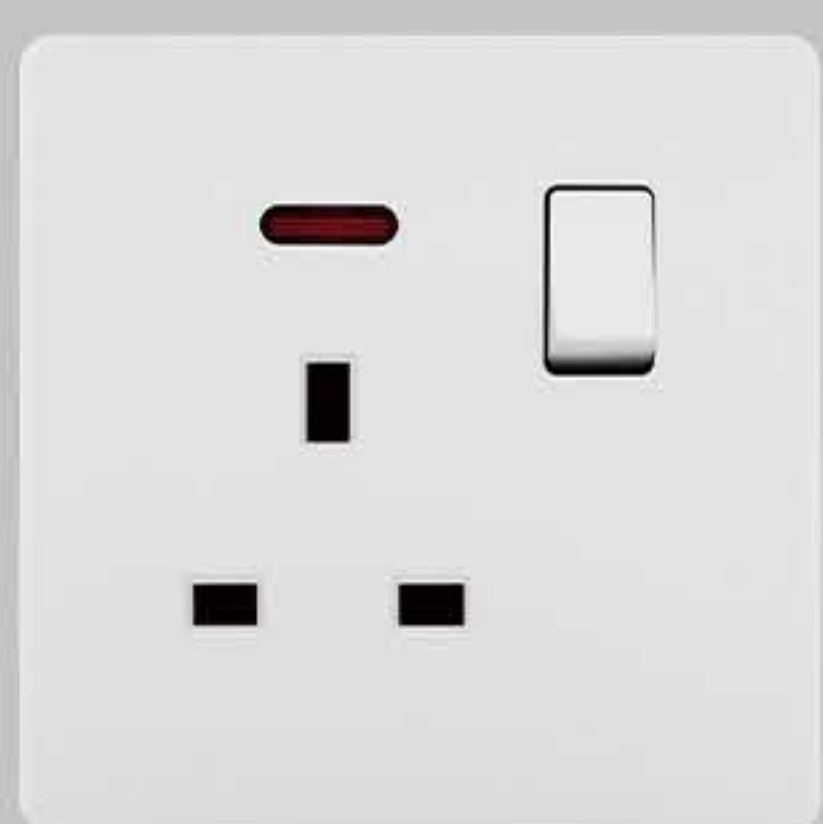

**T2-1-13ASP**  
1 gang 13A SP switched  
socket with neon

Qty/Carton: 10/100  
Carton Size: 50X32X21cm

**T2plus-1-13A**  
1 gang 13A switched  
socket with neon  
(big button)

Qty/Carton: 10/100  
Carton Size: 50X32X21cm