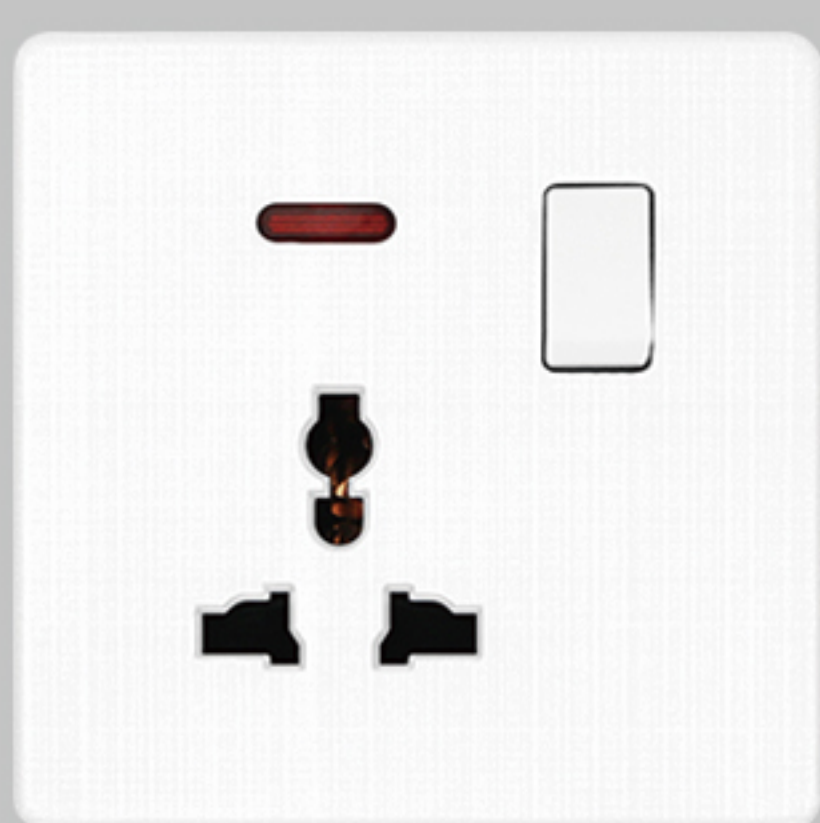

T9-1-3
1 gang 13A multi function switched socket with neon
Qty/Carton: 10/100
Carton Size: 50X32X21cm