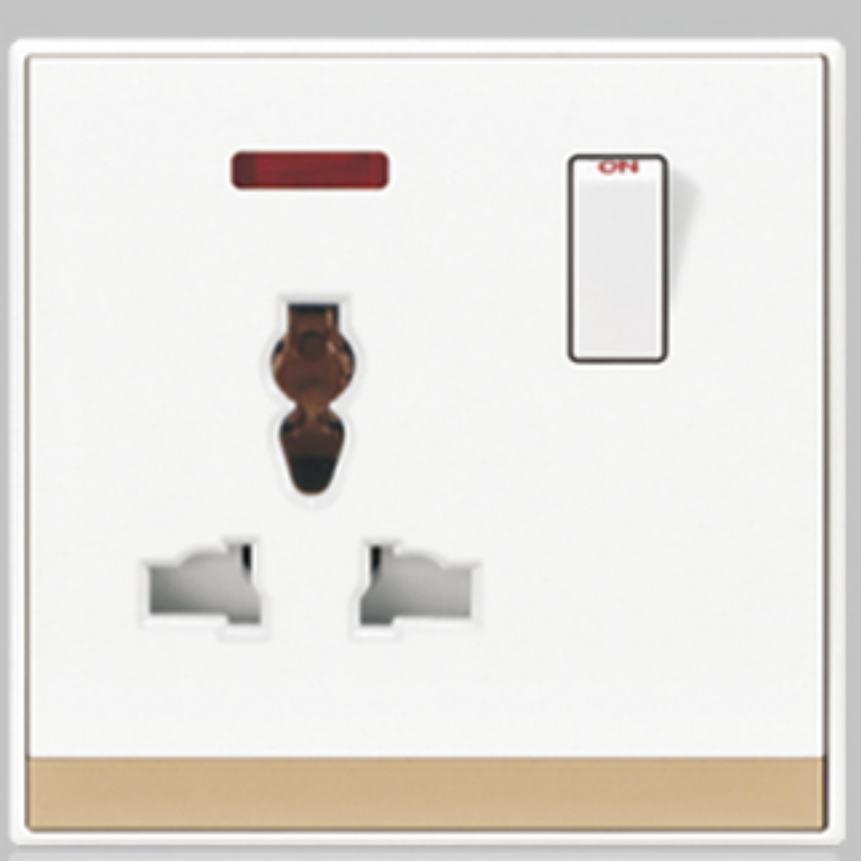

768-1-3
1 gang 13A multi-function switched socket with neon
Qty/Carton: 10/100
Carton Size: 50X32X21cm