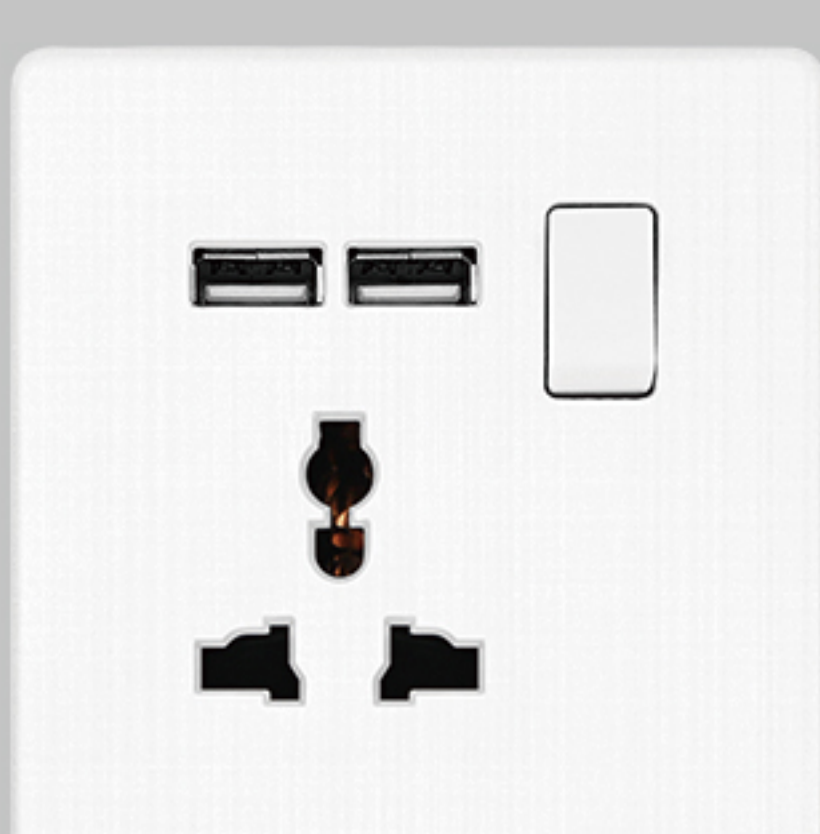

T9-1-3USB
13A multi function switched socket with 2 USB
Qty/Carton: 10/100
Carton Size: 50X32X21cm