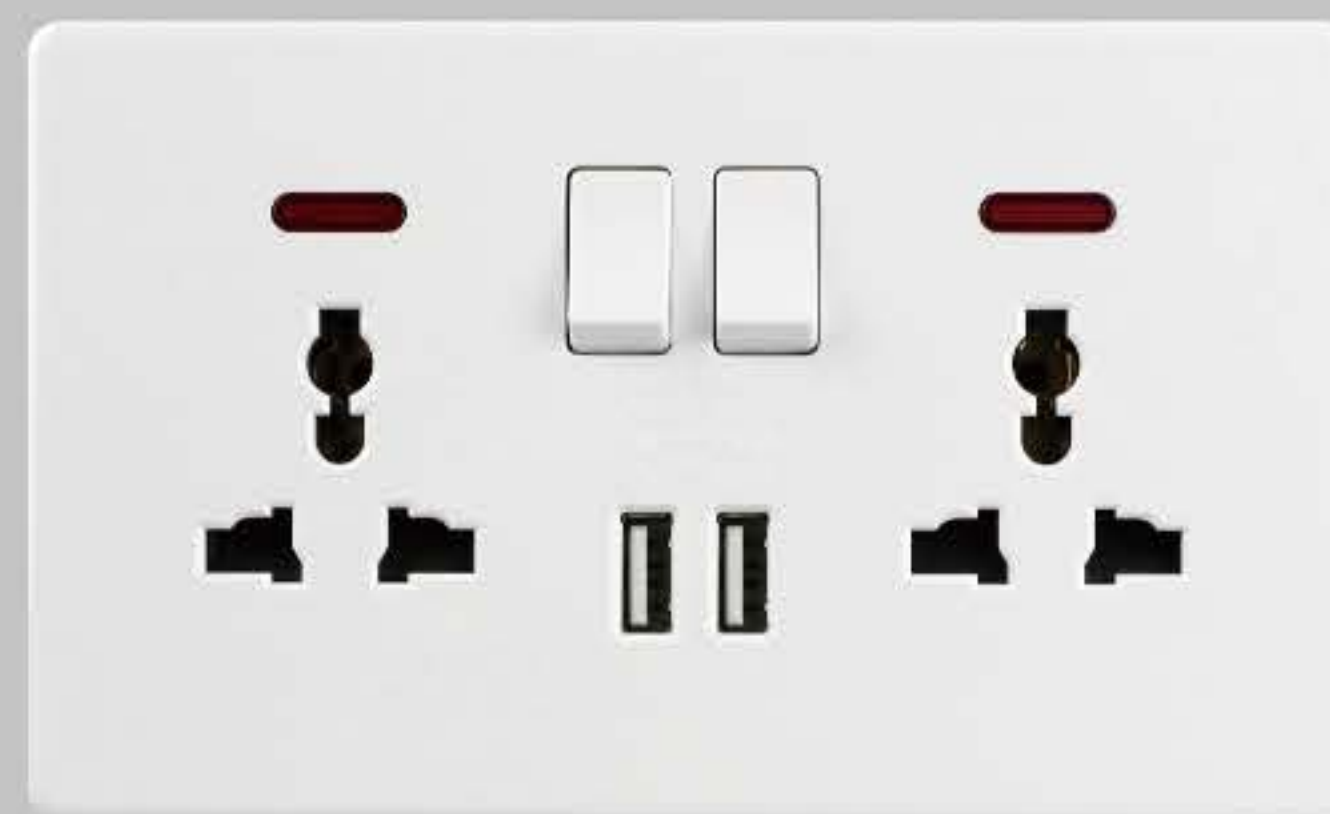

T2-2-3
2 gang 13A multi function
switched socket with USB + type C

T2-2-3USB
2 gang 13A multi function
switched socket with 2USB

Qty/Carton: 5/50
Carton Size: 50X32X21cm