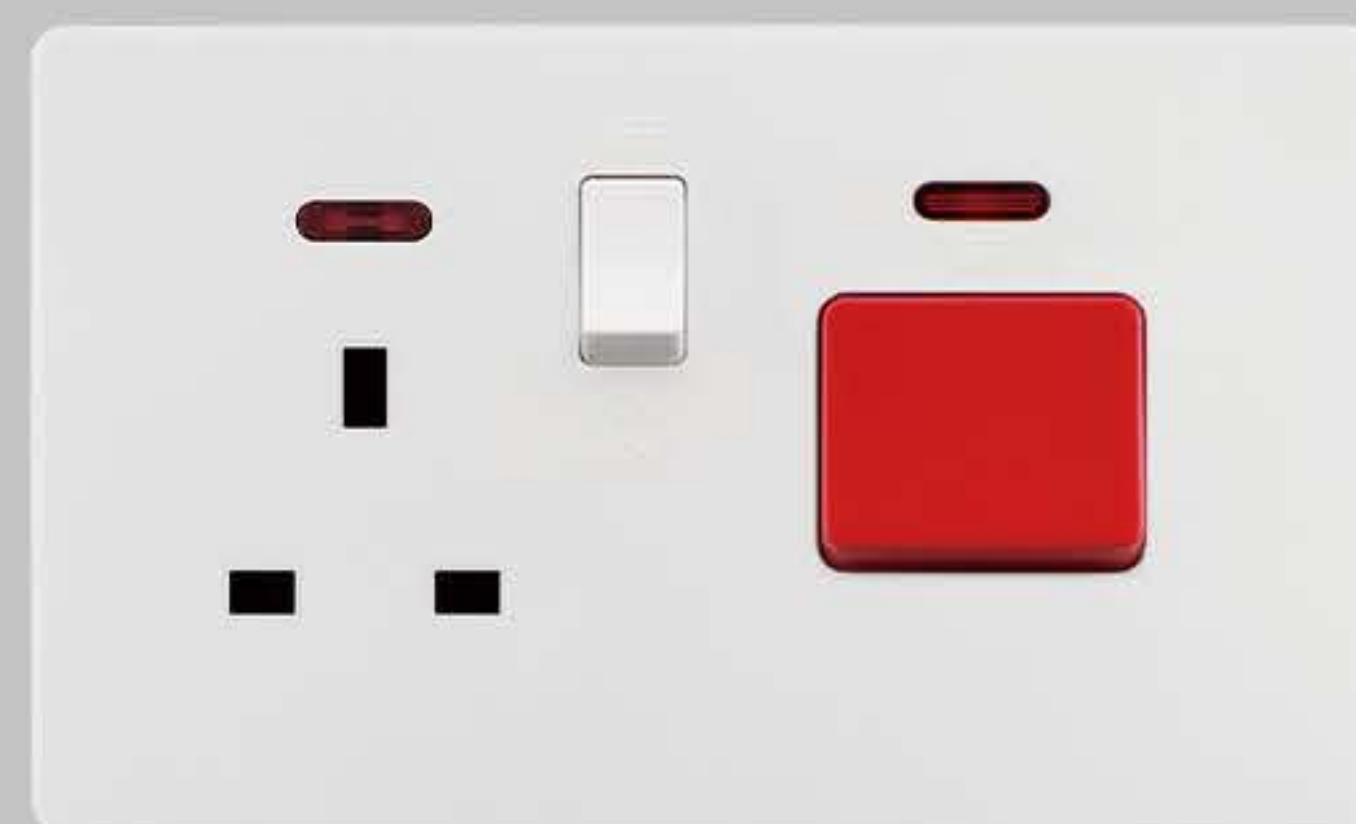

T2-CU
Cooker Unit

Qty/Carton: 5/50
Carton Size:
50X32X21cm