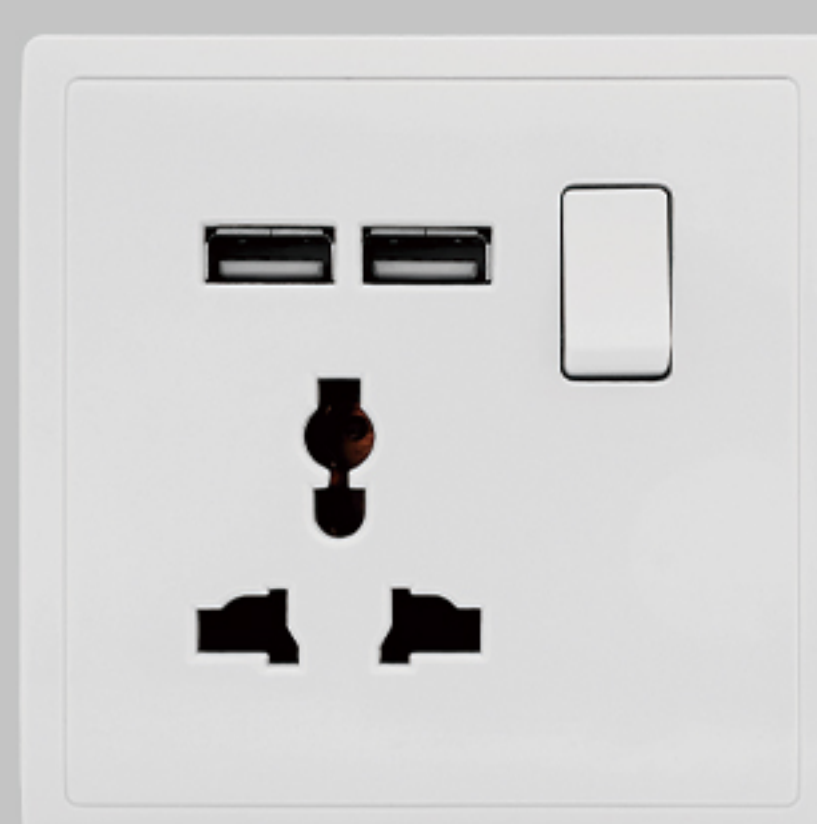

211-1-3USB
13A multi function switched socket with 2USB

Qty/Carton: 10/100
Carton Size: 50X32X21cm