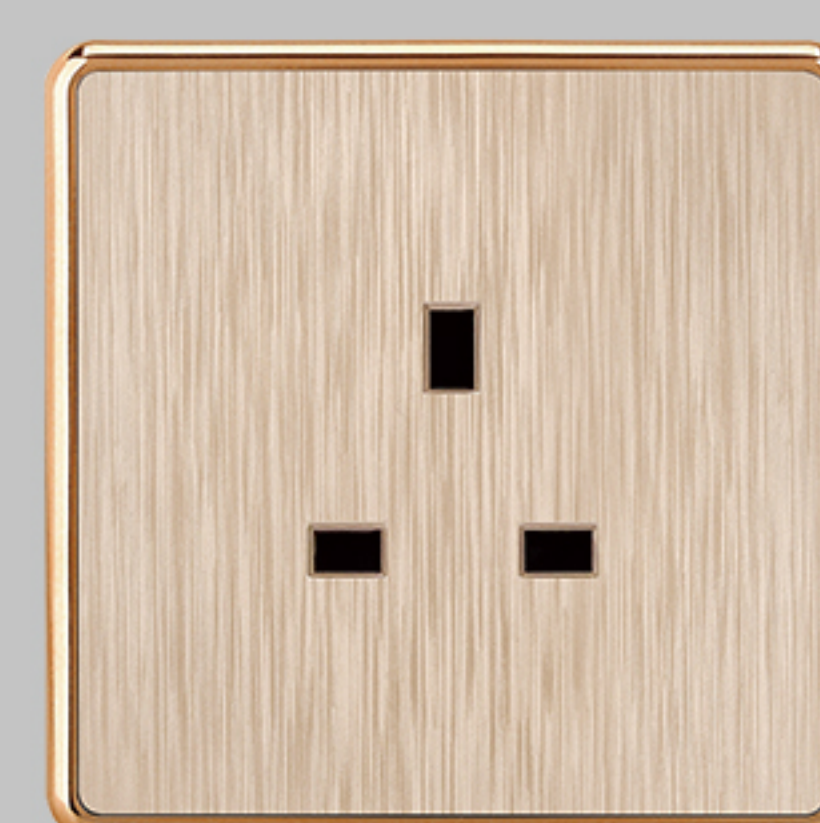

T3-0-4
4pin socket
Qty/Carton: 10/100
Carton Size: 50X32X21cm

T3-13A
13A socket
Qty/Carton: 10/100
Carton Size: 50X32X21cm