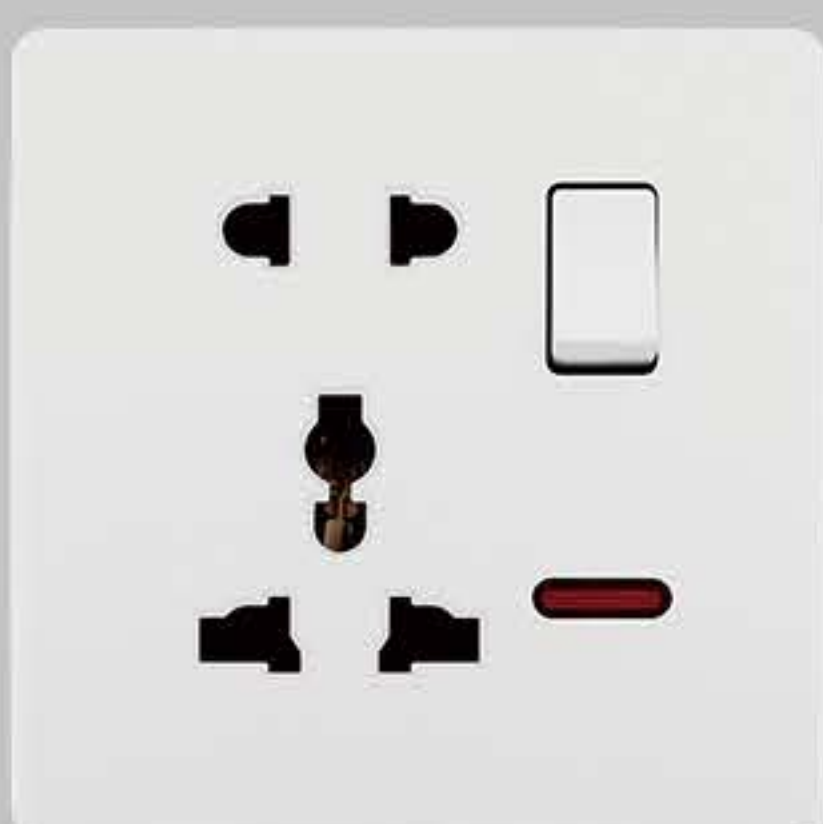

T2-1-5
1 gang 5 pin switched
socket with neon

Qty/Carton: 10/100
Carton Size: 50X32X21cm