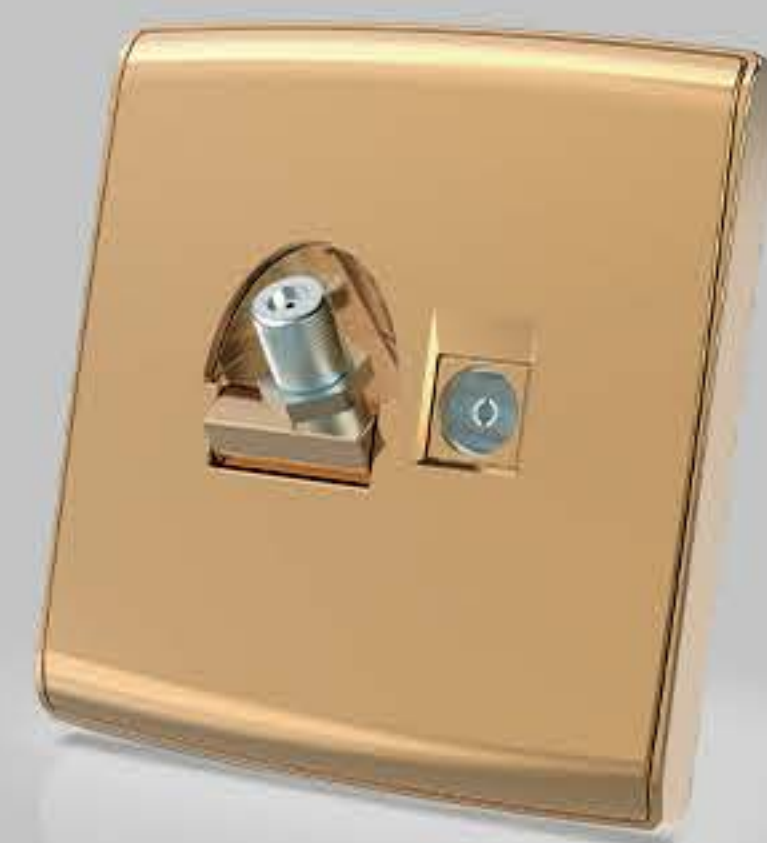

S2-SAT-TEL
Satellite and Telephone socket

S2-SAT-TV
Satellite and TV socket

Qty Carton: 10/100
Carton Size: 50X32X21cm