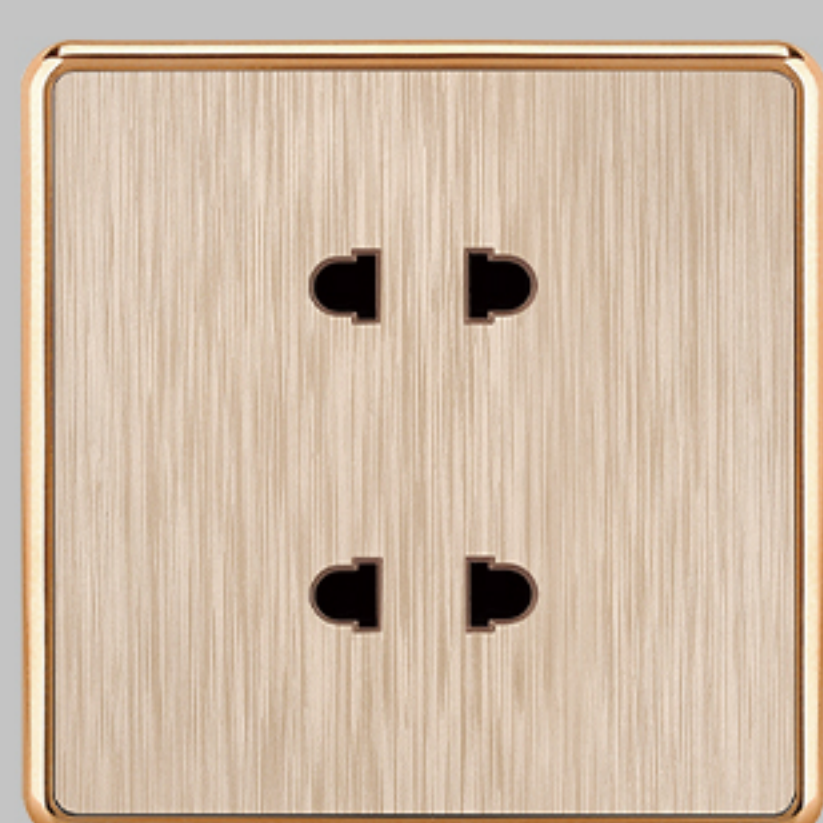

T3-2-2
2 gang 2pin switched
socket
Qty/Carton: 10/100
Carton Size: 50X32X21cm

T3-0-4
4pin socket
Qty/Carton: 10/100
Carton Size: 50X32X21cm