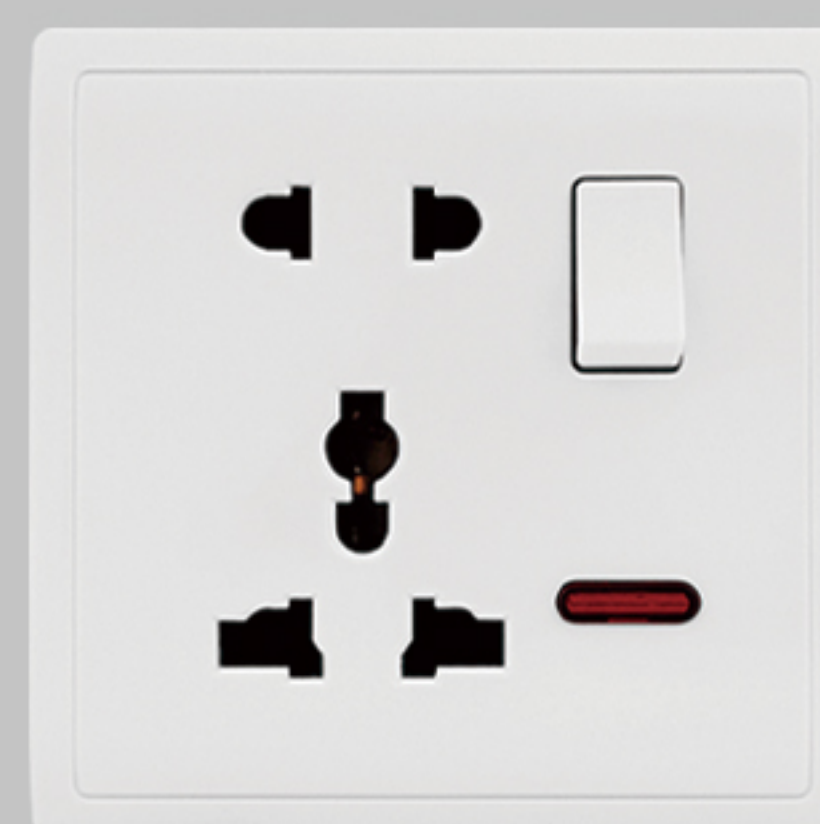

211-1-3
1 gang 13A multi function switched socket with neon

211-1-5
1 gang 5pin multi function switched socket with neon

Qty/Carton: 10/100
Carton Size: 50X32X21cm