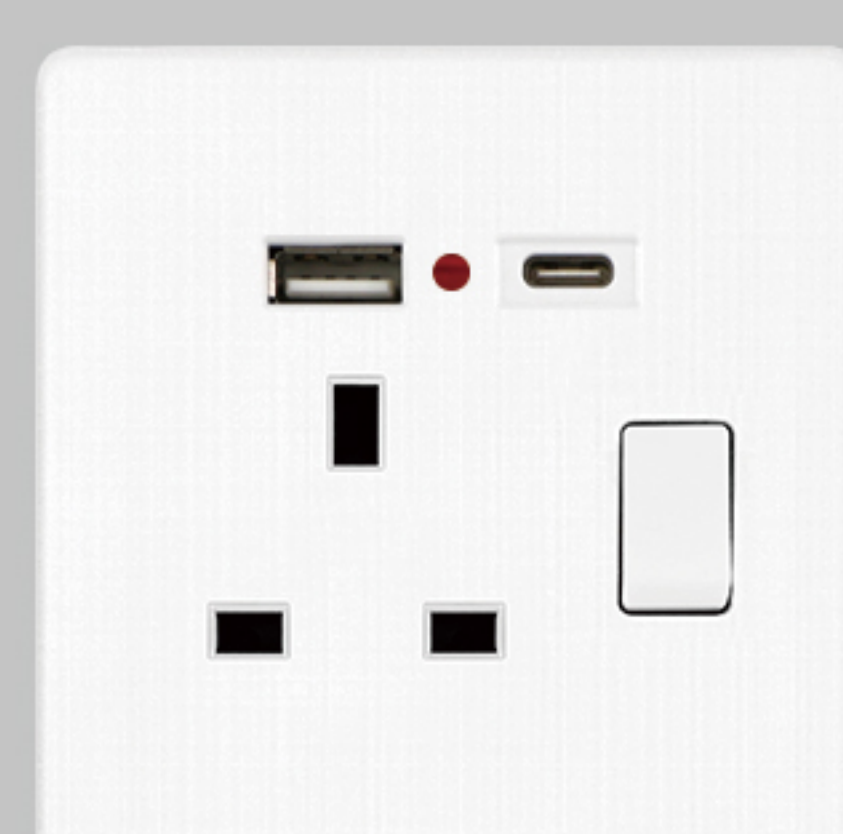

T9-1-3USB+C
13A multi function switched socket with 2 USB + type C
Qty/Carton: 10/100
Carton Size: 50X32X21cm

T9-1-13AUSB+C
1 gang 13A DP switched socket with USB + type C
Qty/Carton: 10/100
Carton Size: 50X32X21cm