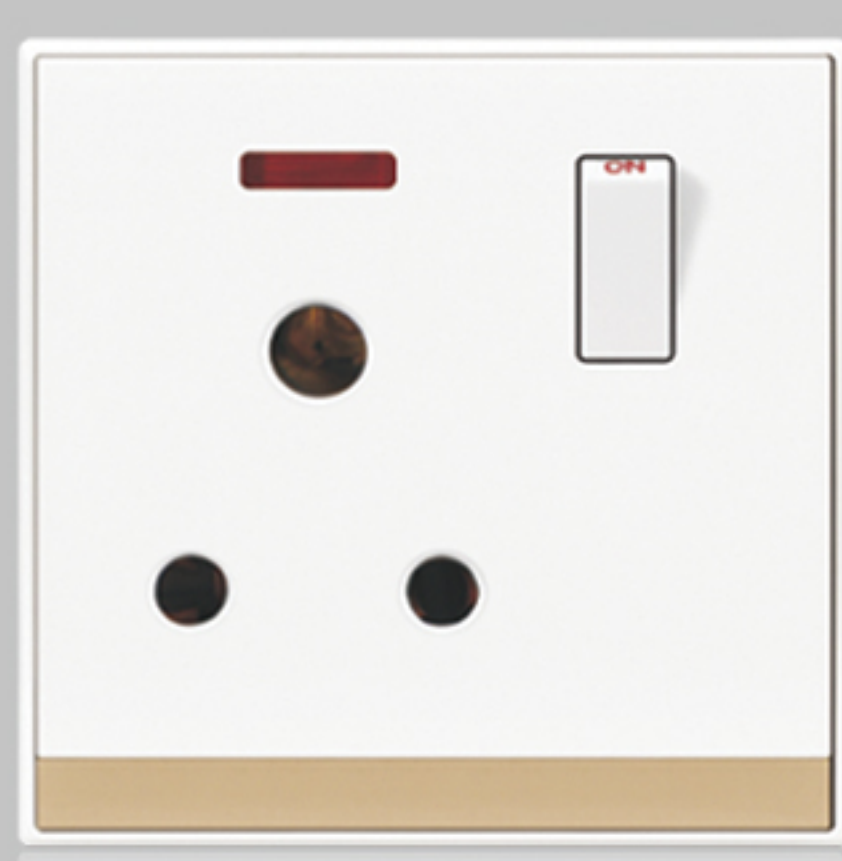

768-1-3
1 gang 13A multi-function switched socket with neon
Qty/Carton: 10/100
Carton Size: 50X32X21cm

768-1-15A
1 gang 15A switched socket with neon
Qty/Carton: 10/100
Carton Size: 50X32X21cm