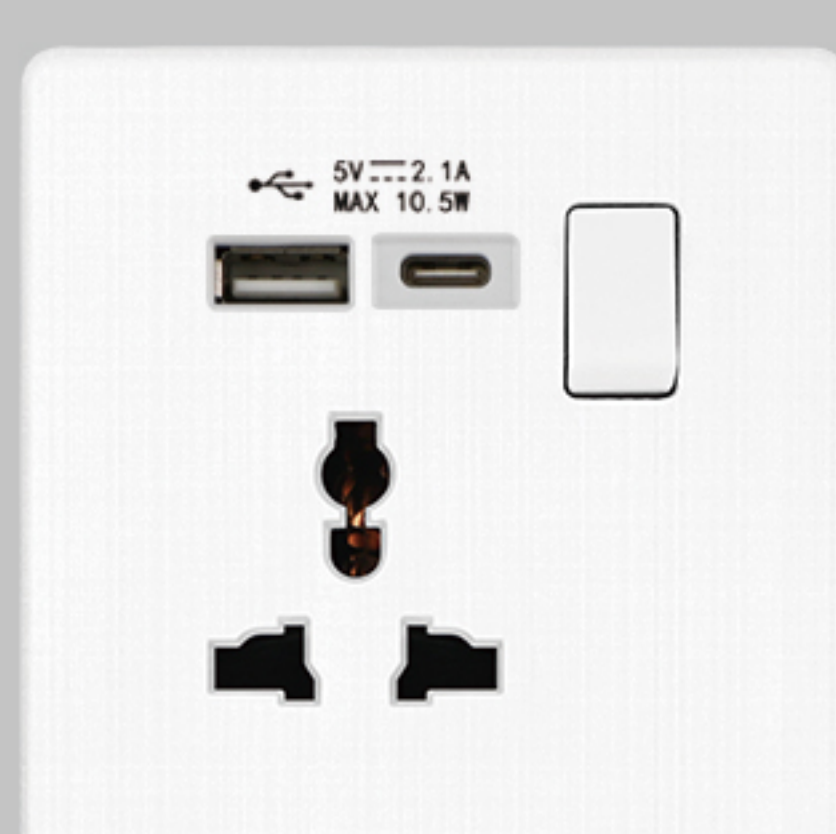

T9-1-3USB
13A multi function switched socket with 2 USB
Qty/Carton: 10/100
Carton Size: 50X32X21cm

T9-1-3USB+C
13A multi function switched socket with 2 USB + type C
Qty/Carton: 10/100
Carton Size: 50X32X21cm