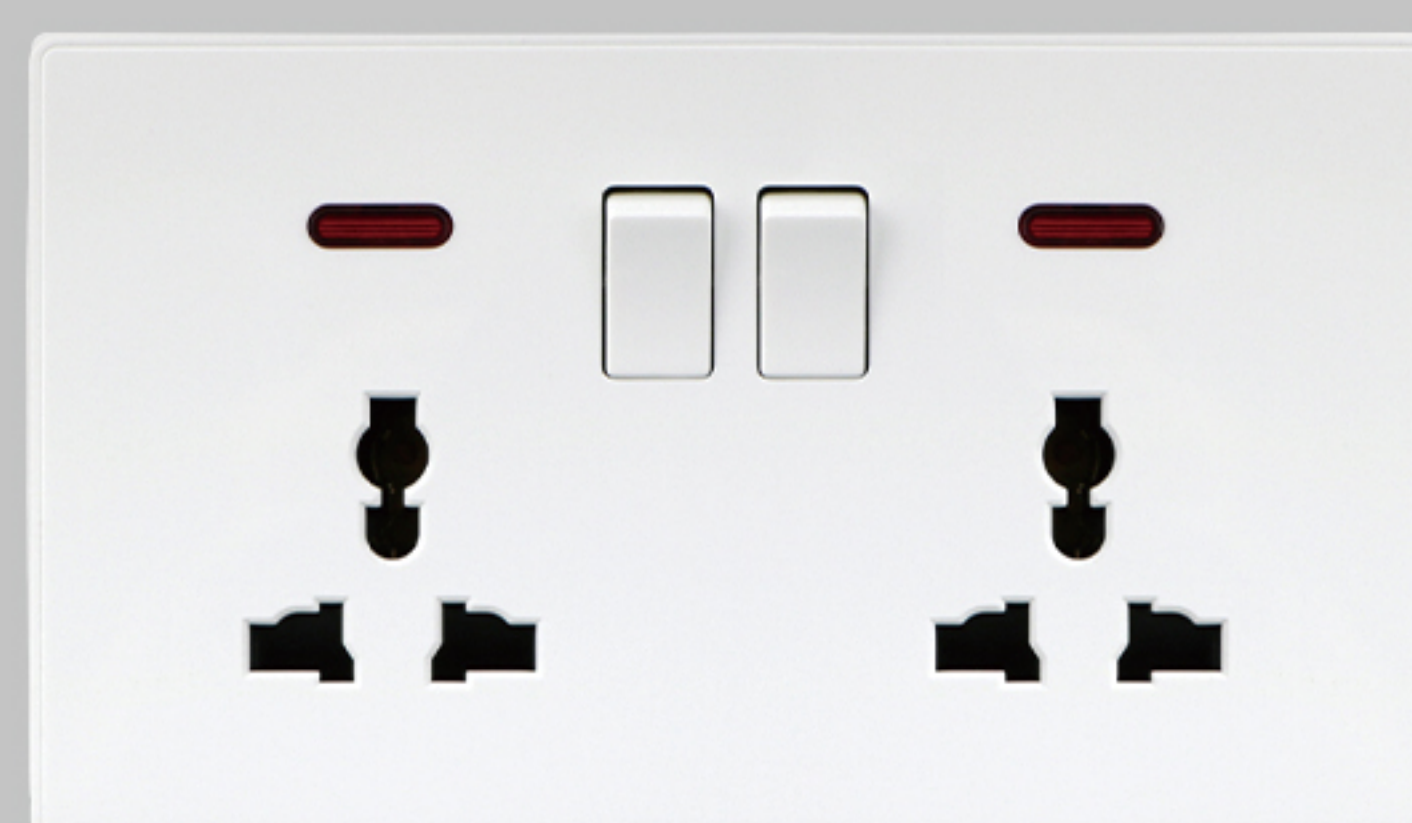

**V1-2-13A**  
2 gang 13A switched socket with neon

Qty Carton: 5/50  
Carton Size: 50X32X21cm

**V1-2-3**  
2 gang 13A multi-function switched socket with neon

Qty Carton: 5/50  
Carton Size: 50X32X21cm

**V1-CM**  
Dimmer switch (630W)