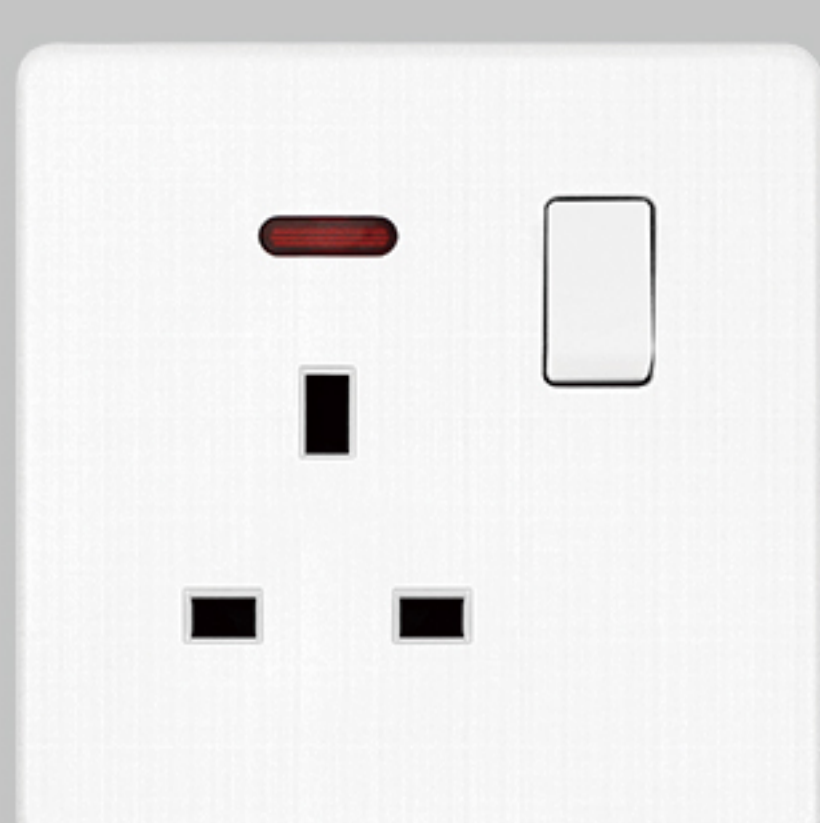

T9-1-13A
1 gang 13A switched socket with neon
Qty/Carton: 10/100
Carton Size: 50X32X21cm