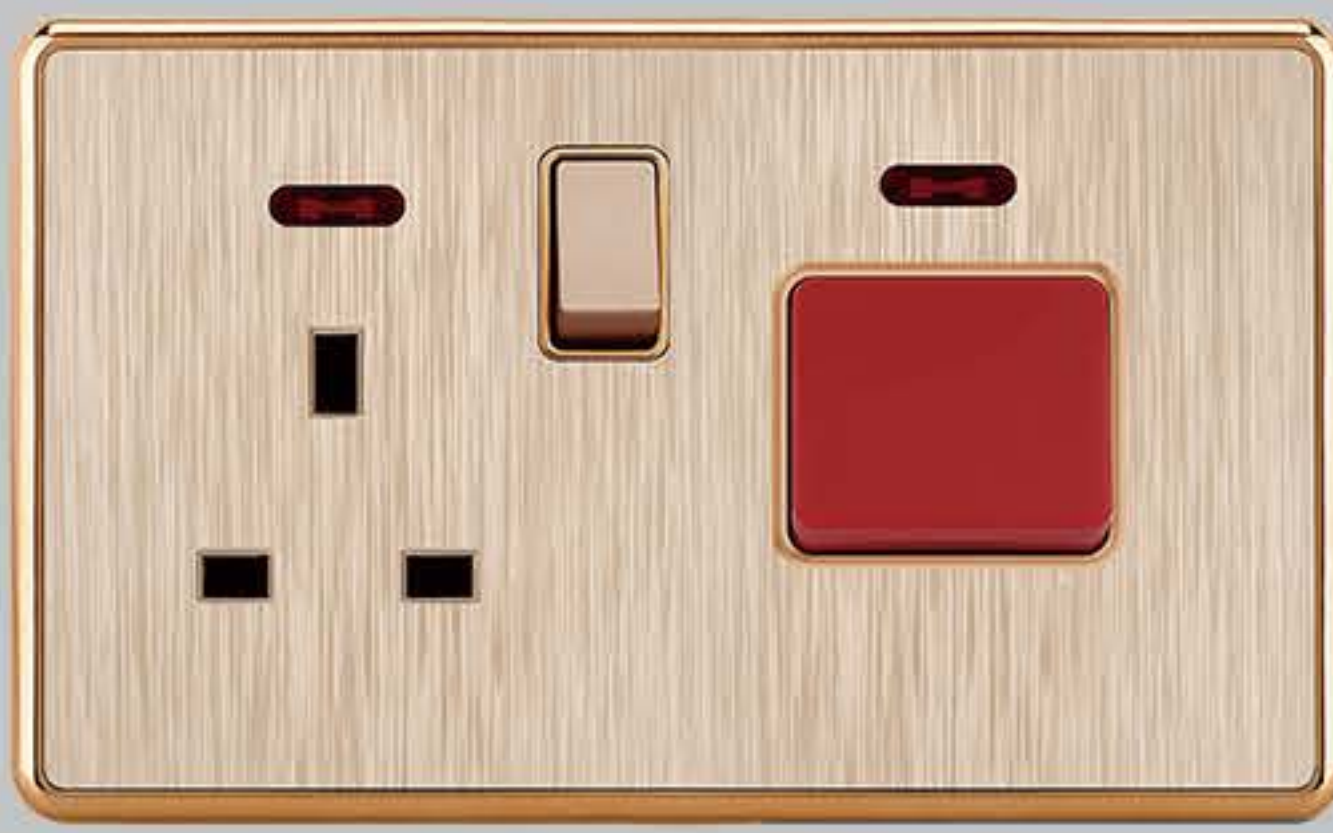

T3-CU
Cooker Unit

Qty/Carton: 5/50
Carton Size: 50X32X21cm