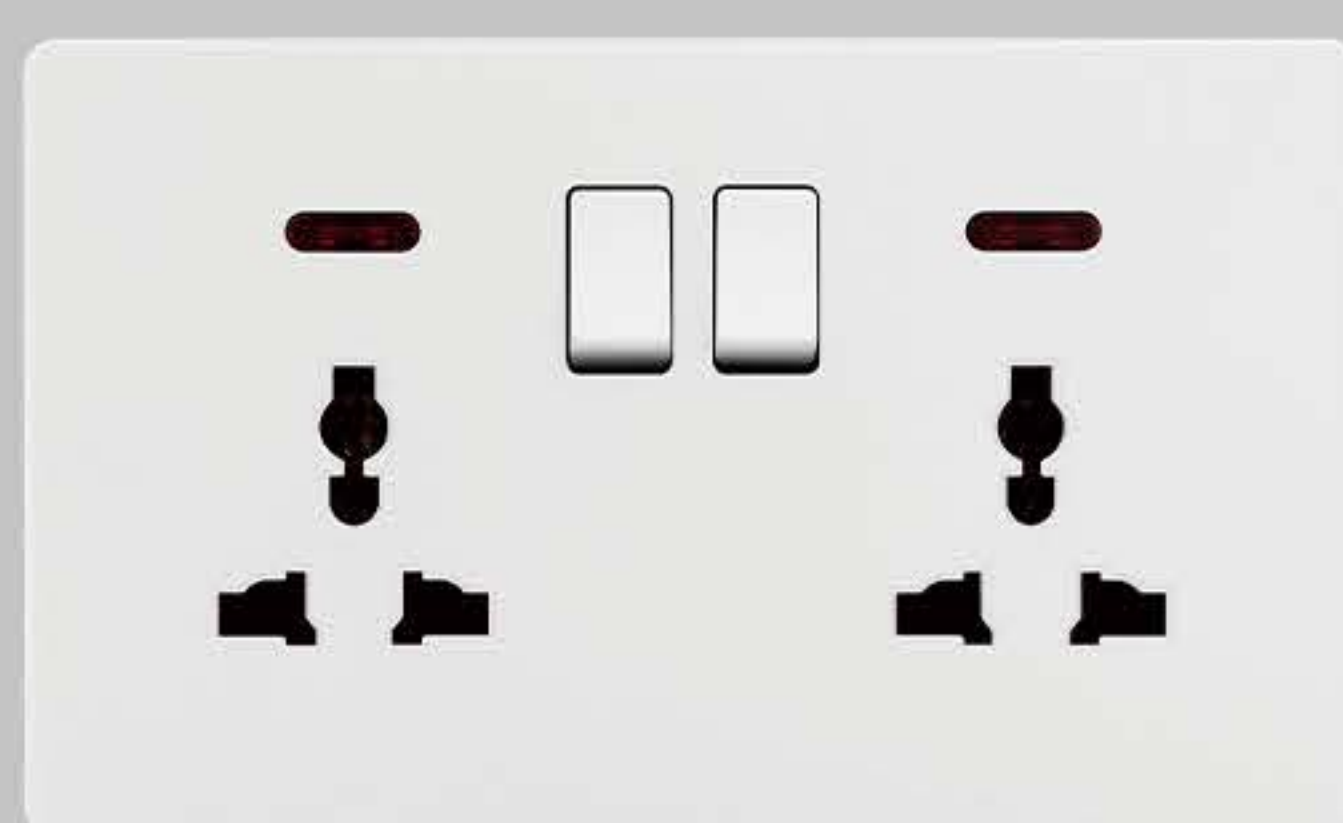

T2-2-3
2 gang 13A multi function
switched socket with neon

Qty/Carton: 5/50
Carton Size: 50X32X21cm