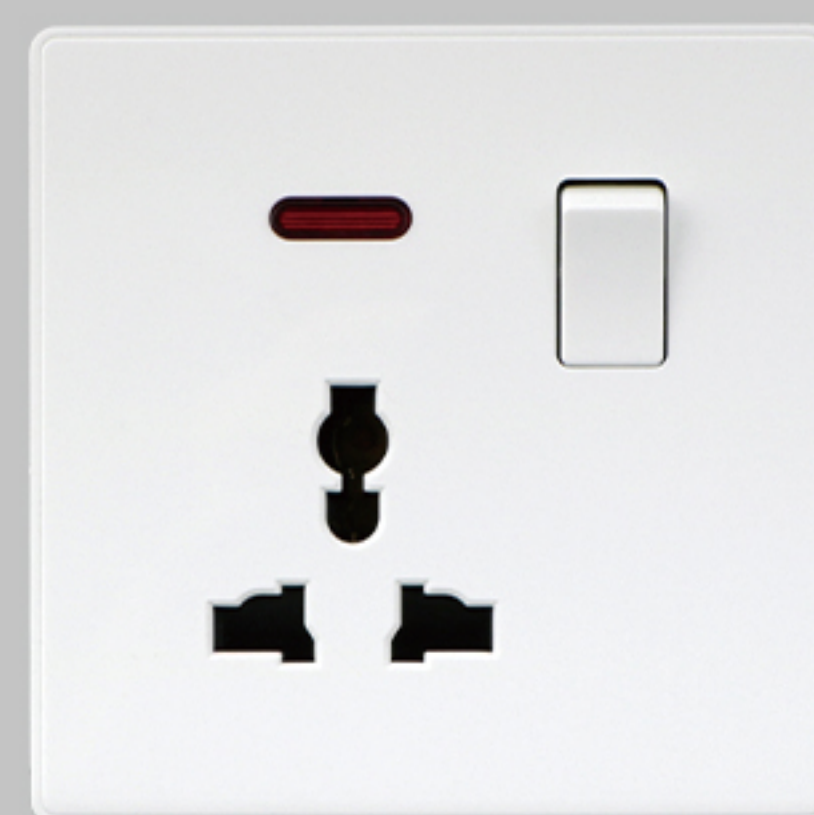

V1-1-3
13A multi-function socket with neon

Qty Carton: 10/100
Carton Size: 50X32X21cm