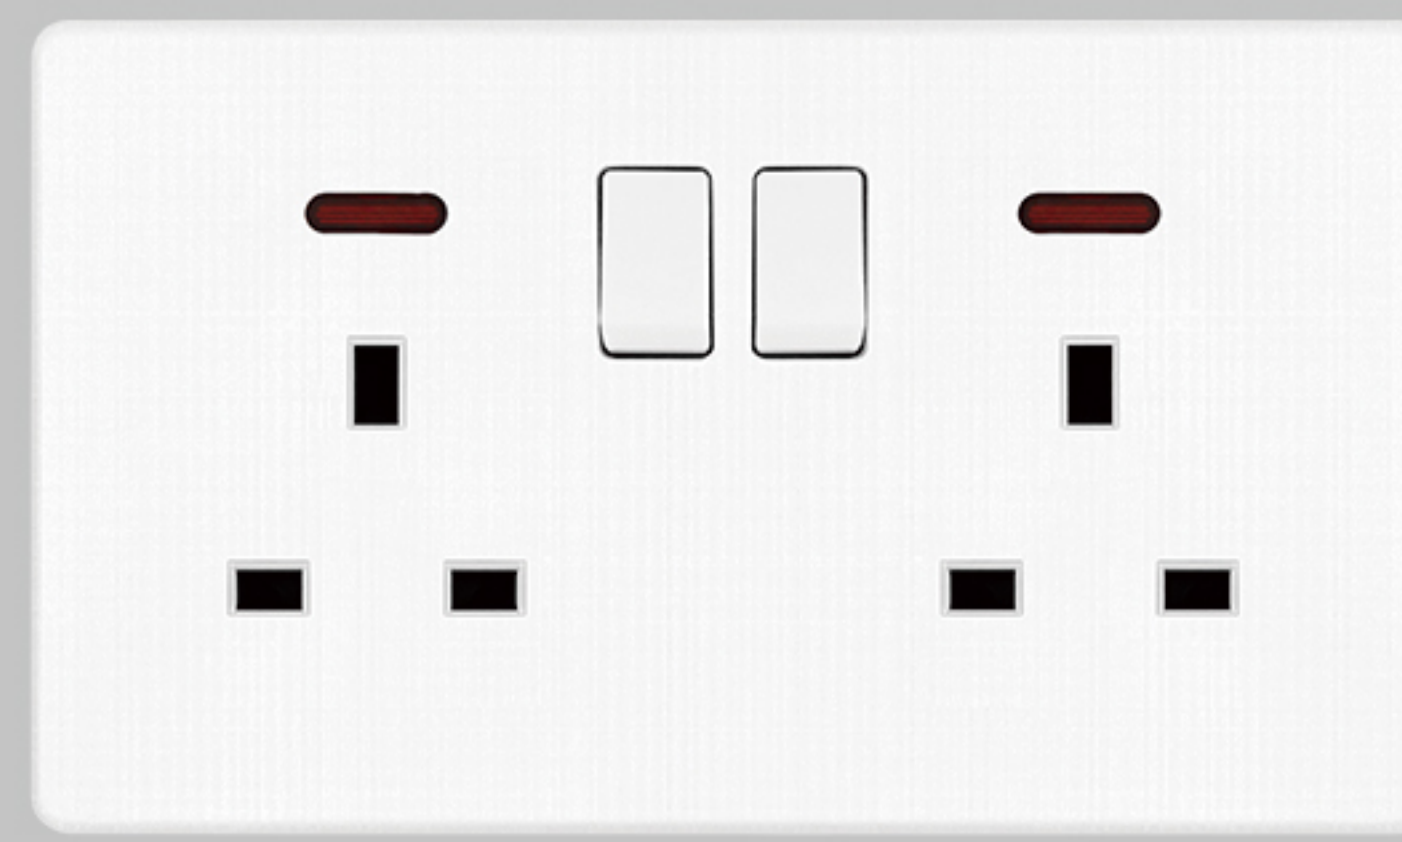

T9-2-13AW
2 gang 13A switched socket
with neon

Qty/Carton: 5/50
Carton Size: 50X32X21cm