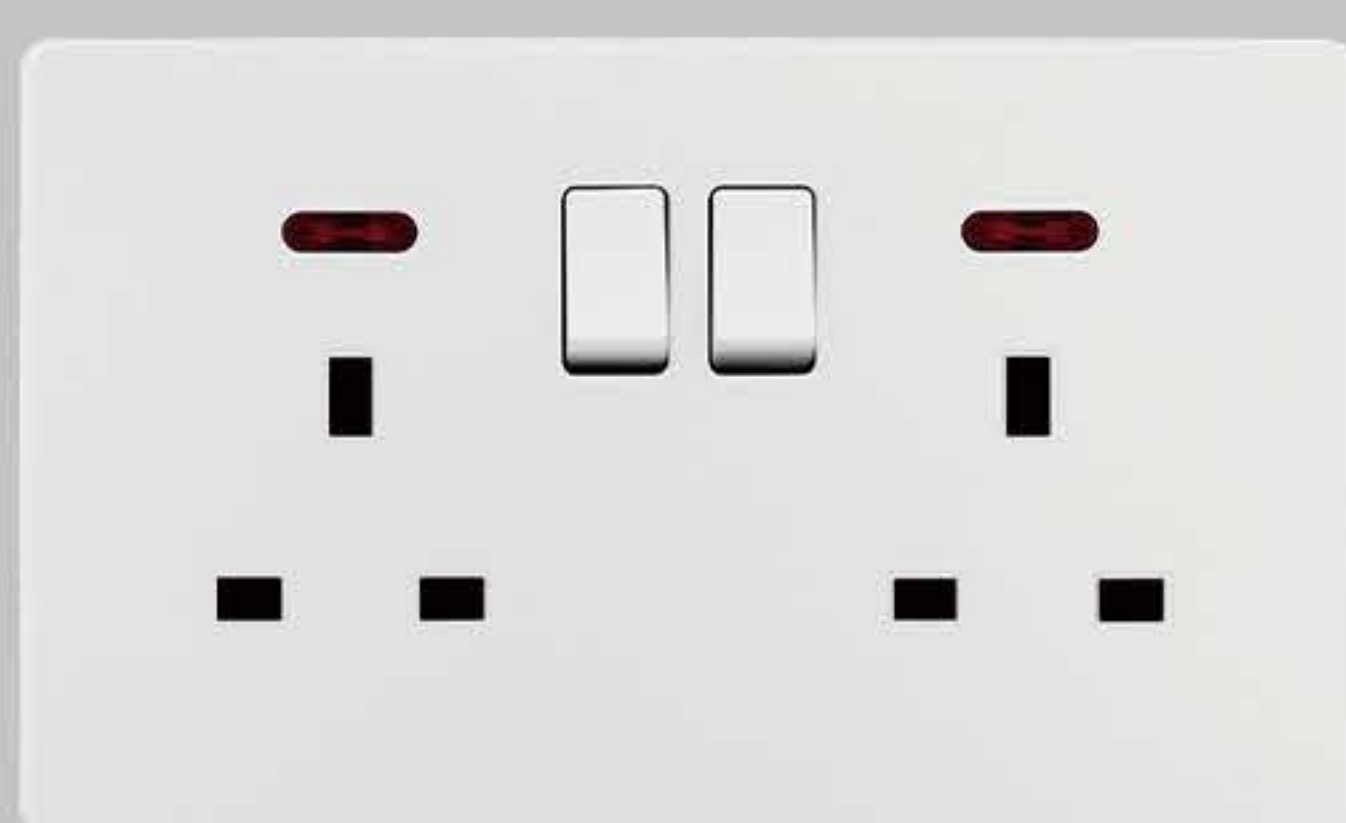

T2-2-13ASP
2 gang 13A SP switched
socket with neon

Qty/Carton: 5/50
Carton Size: 50X32X21cm