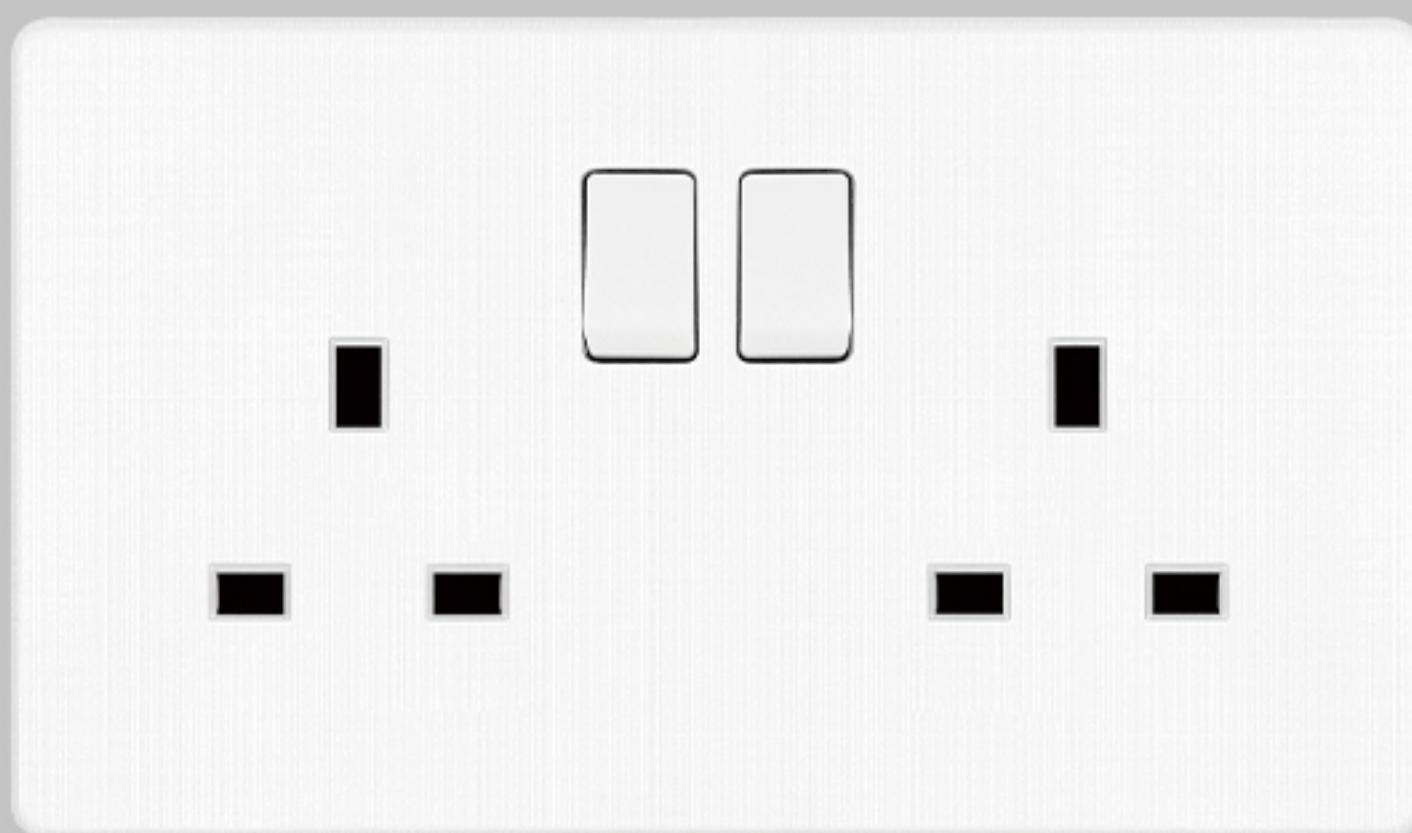

T9-2-13AW
2 gang 13A switched
socket

Qty/Carton: 5/50
Carton Size: 50X32X21cm