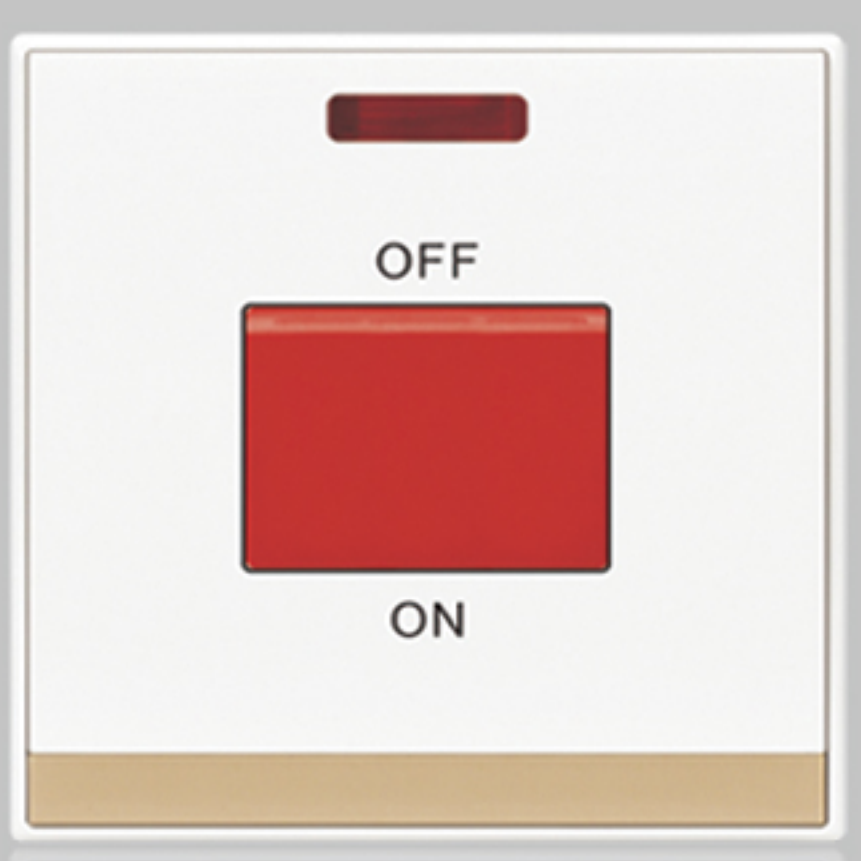

768-45A
1 gang 45A DP switch with neon
Qty/Carton: 10/100
Carton Size: 50X32X21cm