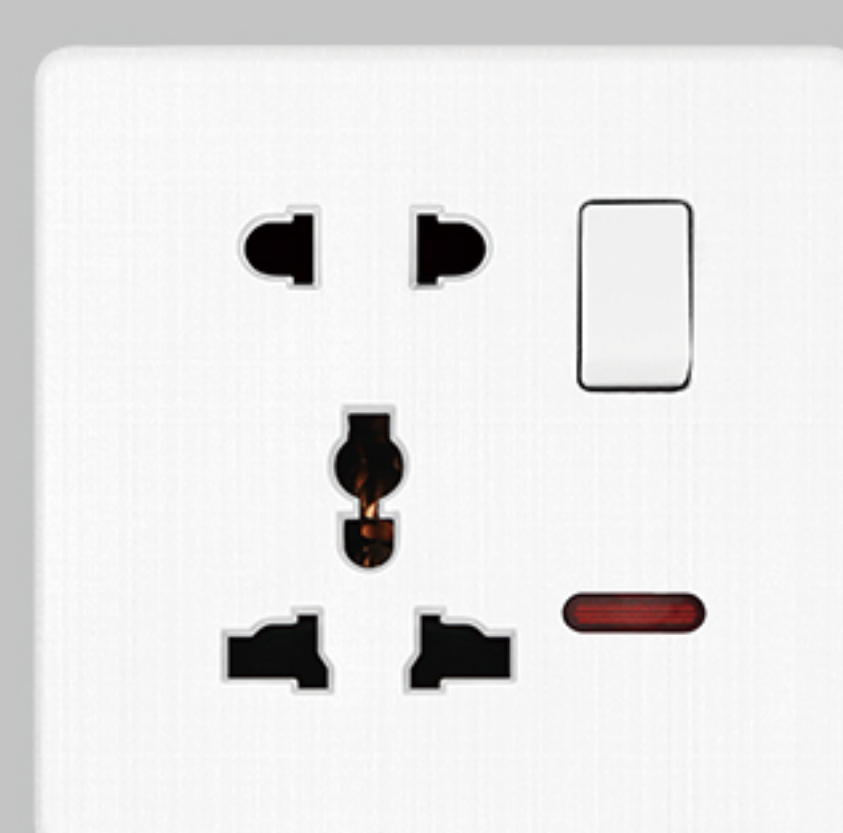

T9-1-15A
1 gang 15A switched socket with neon
Qty/Carton: 10/100
Carton Size: 50X32X21cm

T9-1-5
13A 5pin switched socket with neon
Qty/Carton: 10/100
Carton Size: 50X32X21cm