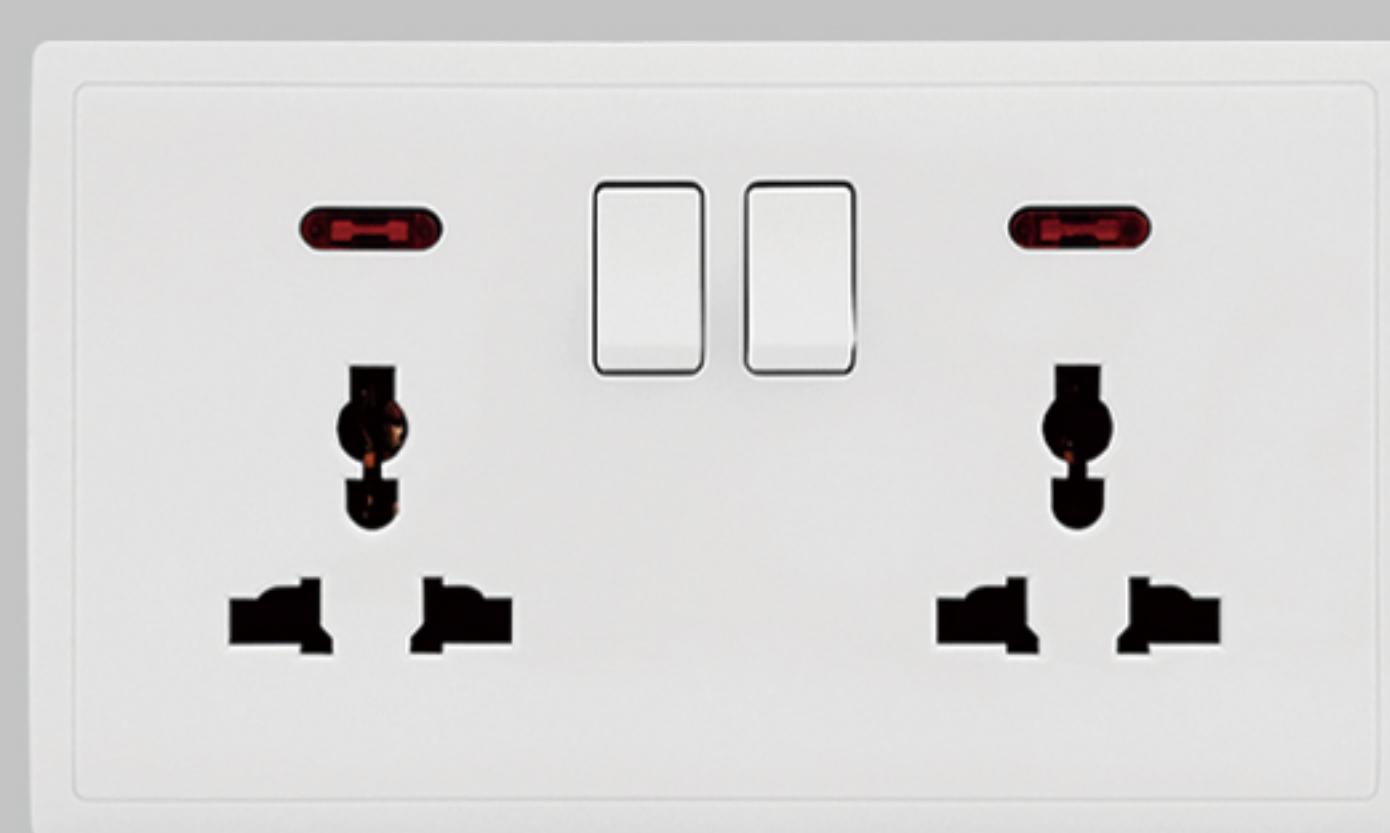

211-2-3
2 gang 13A multi function switched socket with neon

Qty/Carton: 5/50
Carton Size: 50X32X21cm