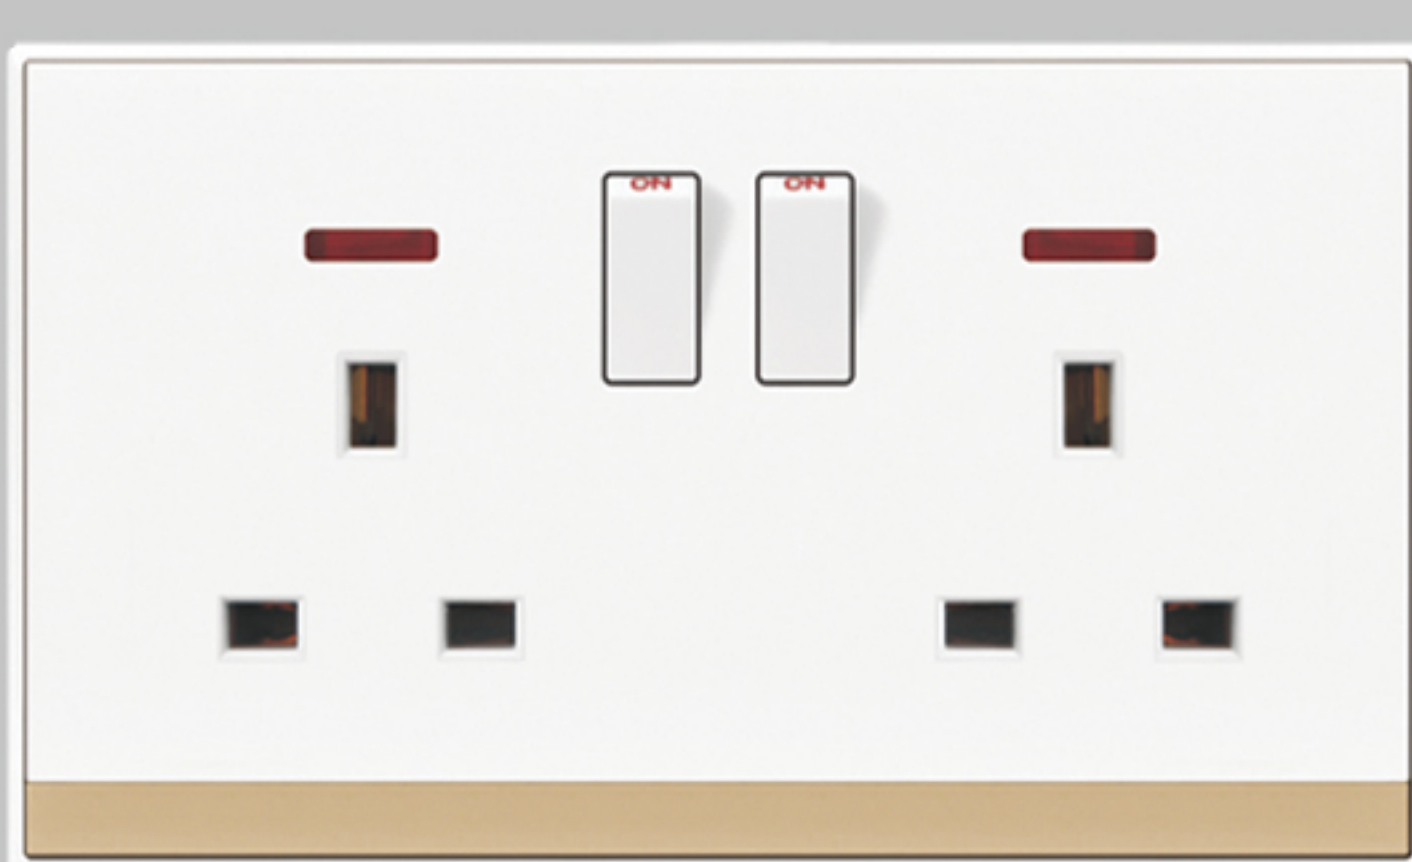

768-2-13A
2 gang 13A switched socket with neon
Qty/Carton: 5/50
Carton Size: 50X32X21cm