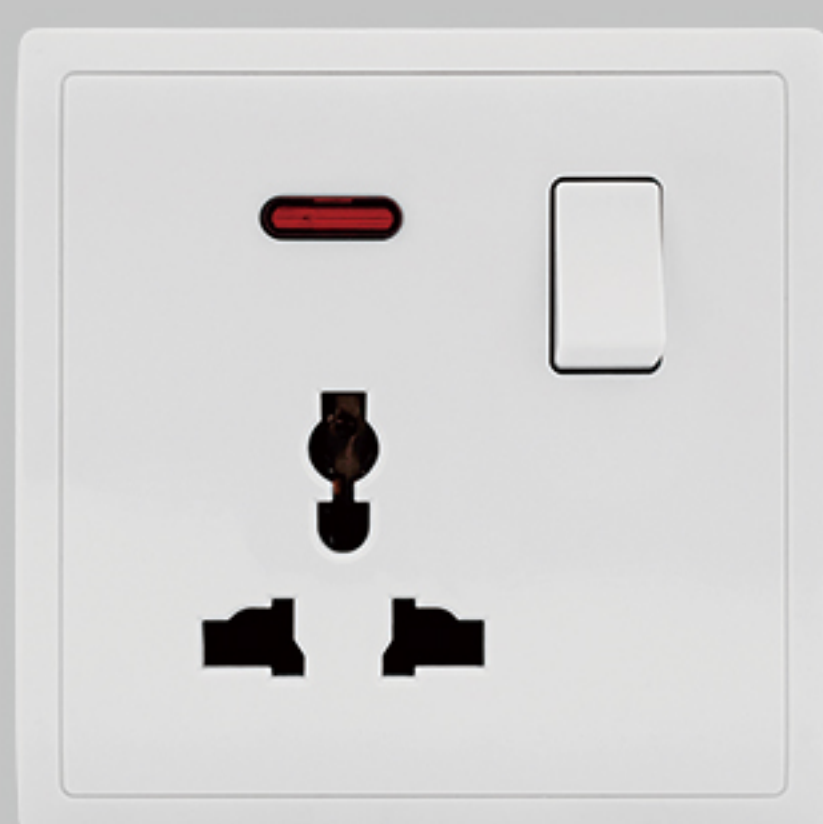

211-1-13A
1 gang 13A switched socket with neon

211-1-3
1 gang 13A multi function switched socket with neon

Qty/Carton: 10/100
Carton Size: 50X32X21cm