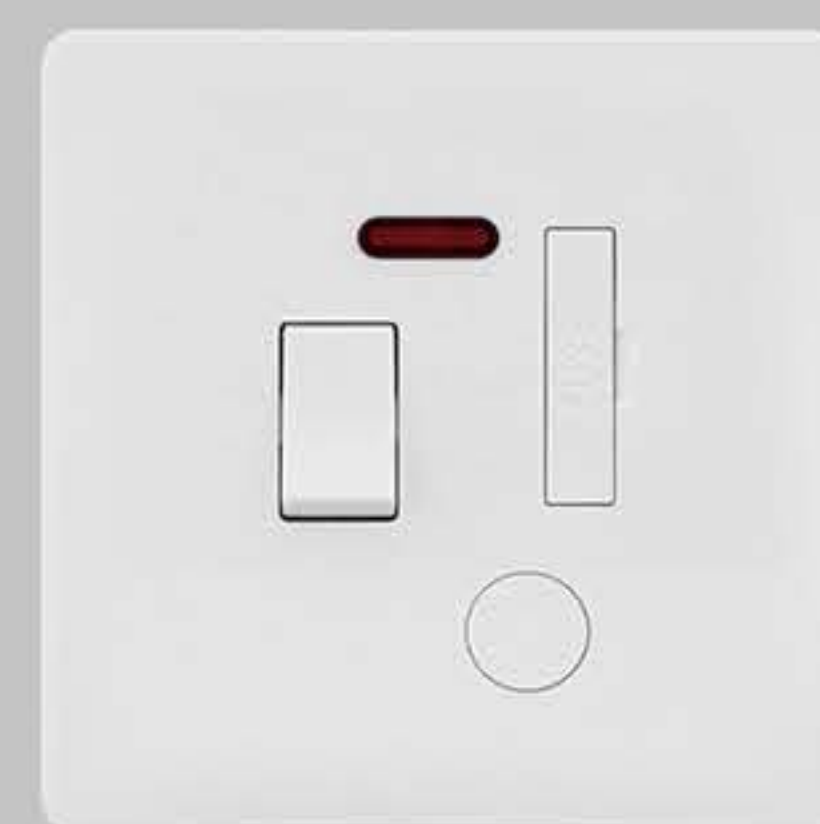

T2-45A
45A DP switch with neon

T2-13AFS
13A fuse switch with neon

Qty/Carton: 10/100
Carton Size: 50X32X21cm