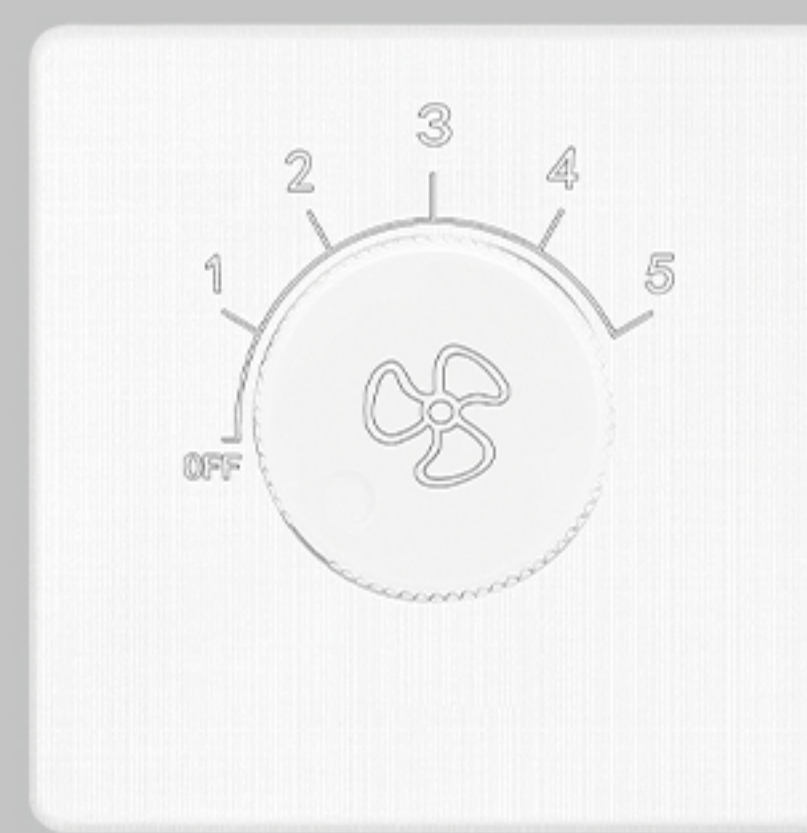

T9-TS
Fan speed control (500W)

Qty/Carton: 8/80
Carton Size: 50X32X21cm