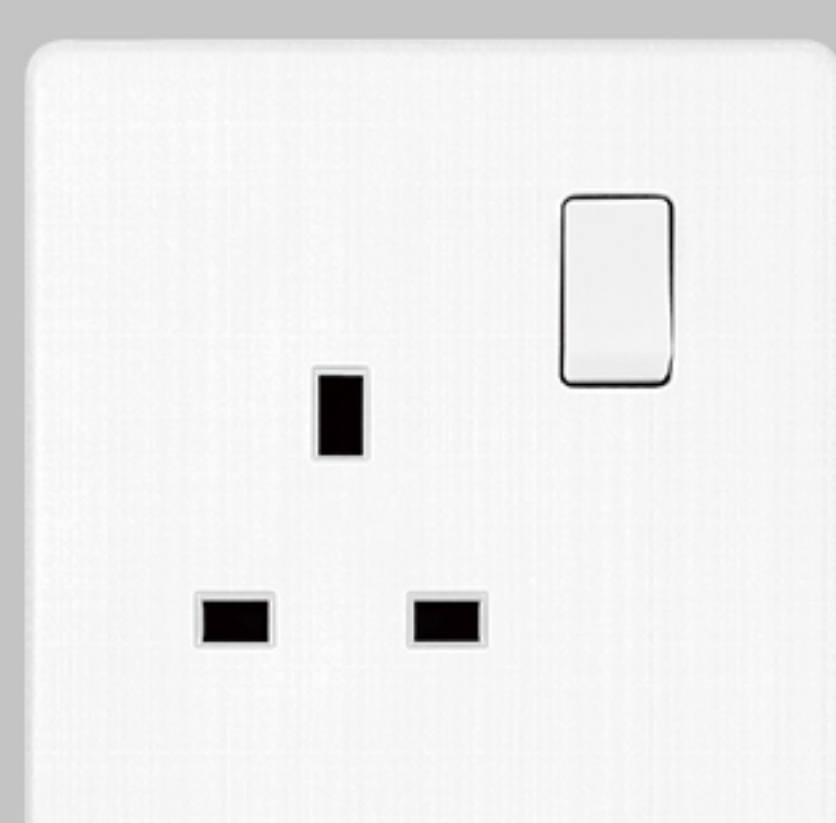

T9-1-13A
1 gang 13A switched socket with neon
Qty/Carton: 10/100
Carton Size: 50X32X21cm

T9-1-13AW
1 gang 13A switched socket
Qty/Carton: 10/100
Carton Size: 50X32X21cm