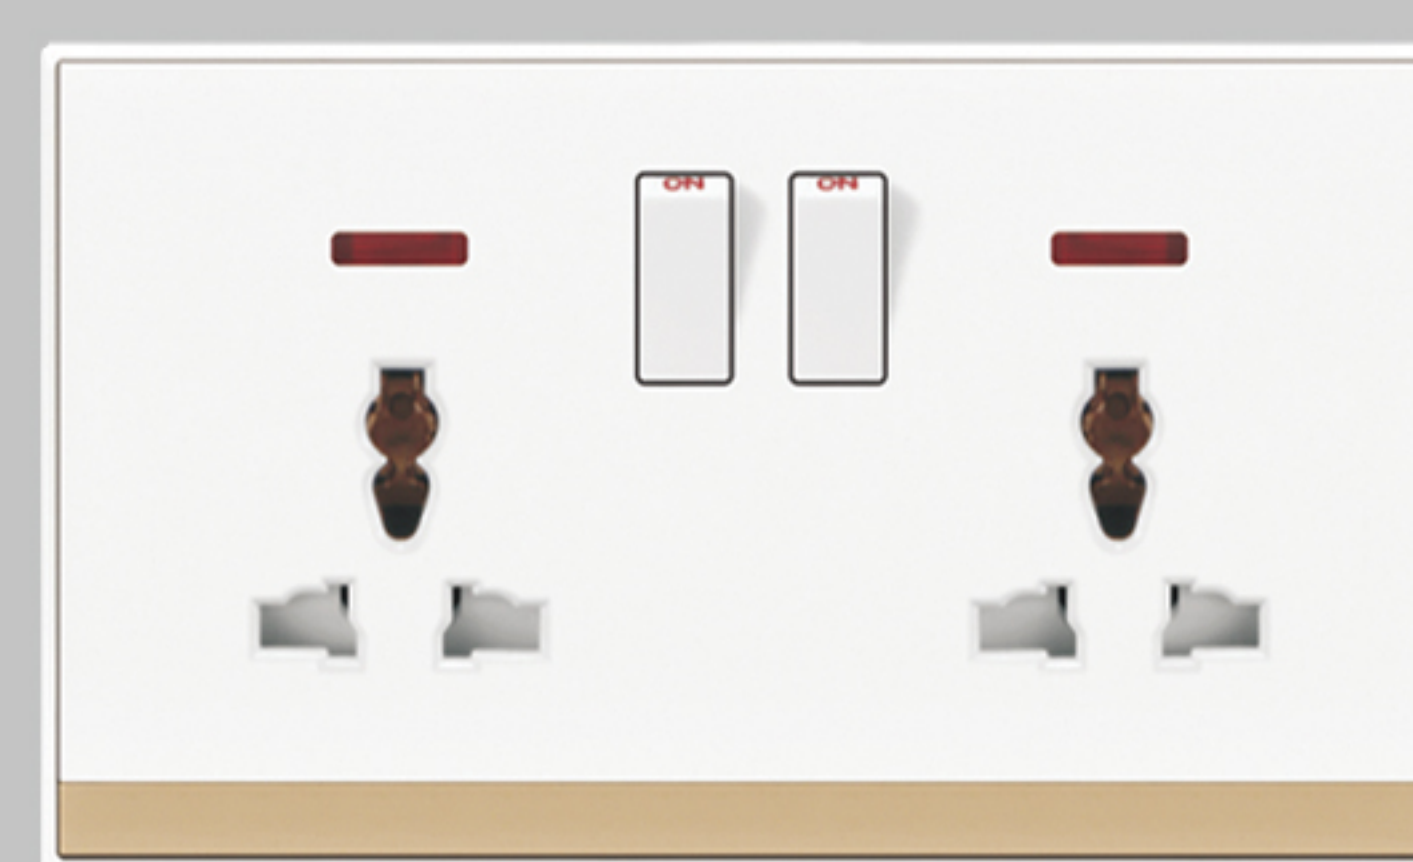

768-2-3
2 gang 13A multi-function switched socket with neon
Qty/Carton: 5/50
Carton Size: 50X32X21cm