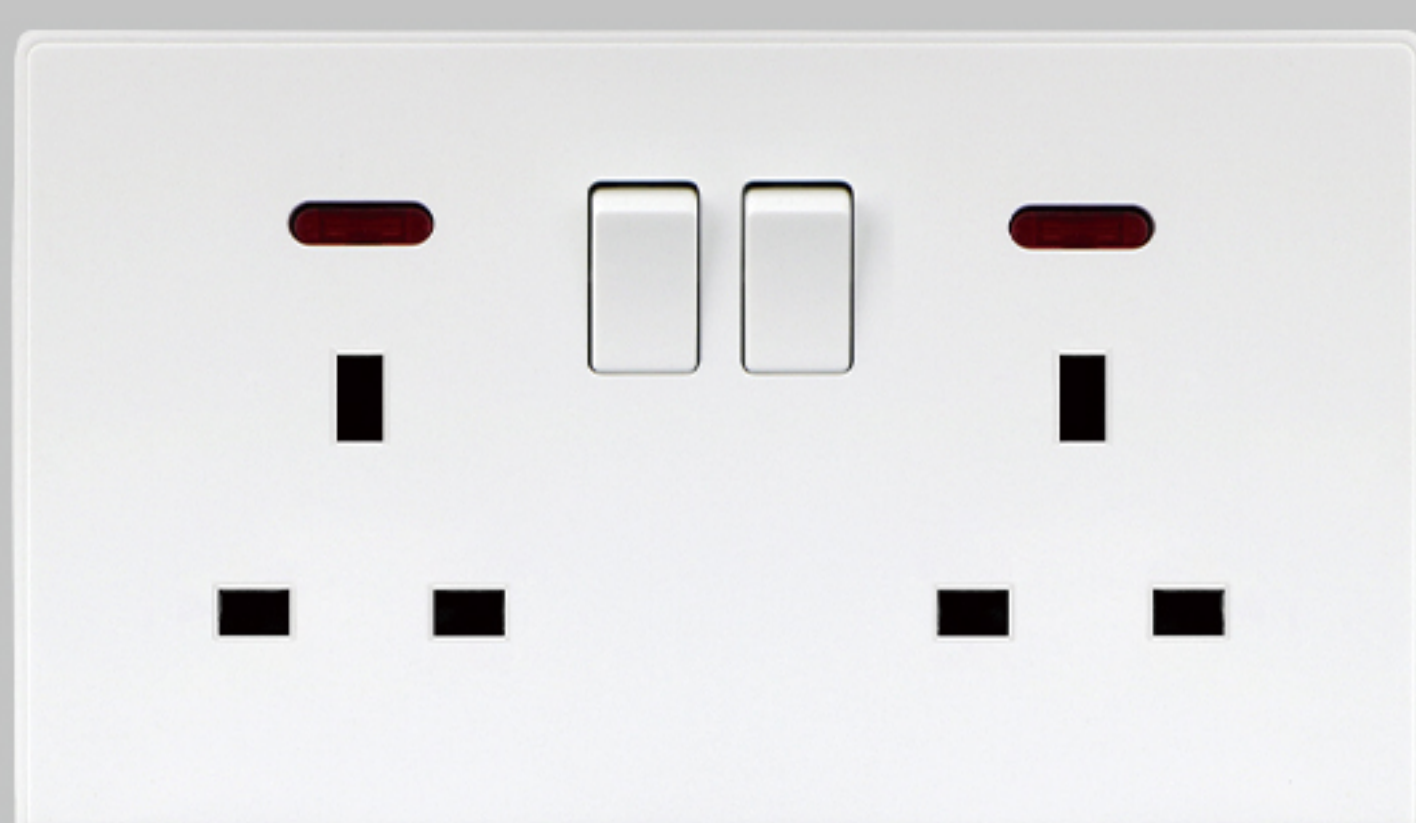

**V1-2-13A**  
2 gang 13A switched socket with neon

Qty Carton: 5/50  
Carton Size: 50X32X21cm

**V1-2-3**  
2 gang 13A multi-function switched socket with neon

Qty Carton: 5/50  
Carton Size: 50X32X21cm

**V1-CM**  
Dimmer switch (630W)