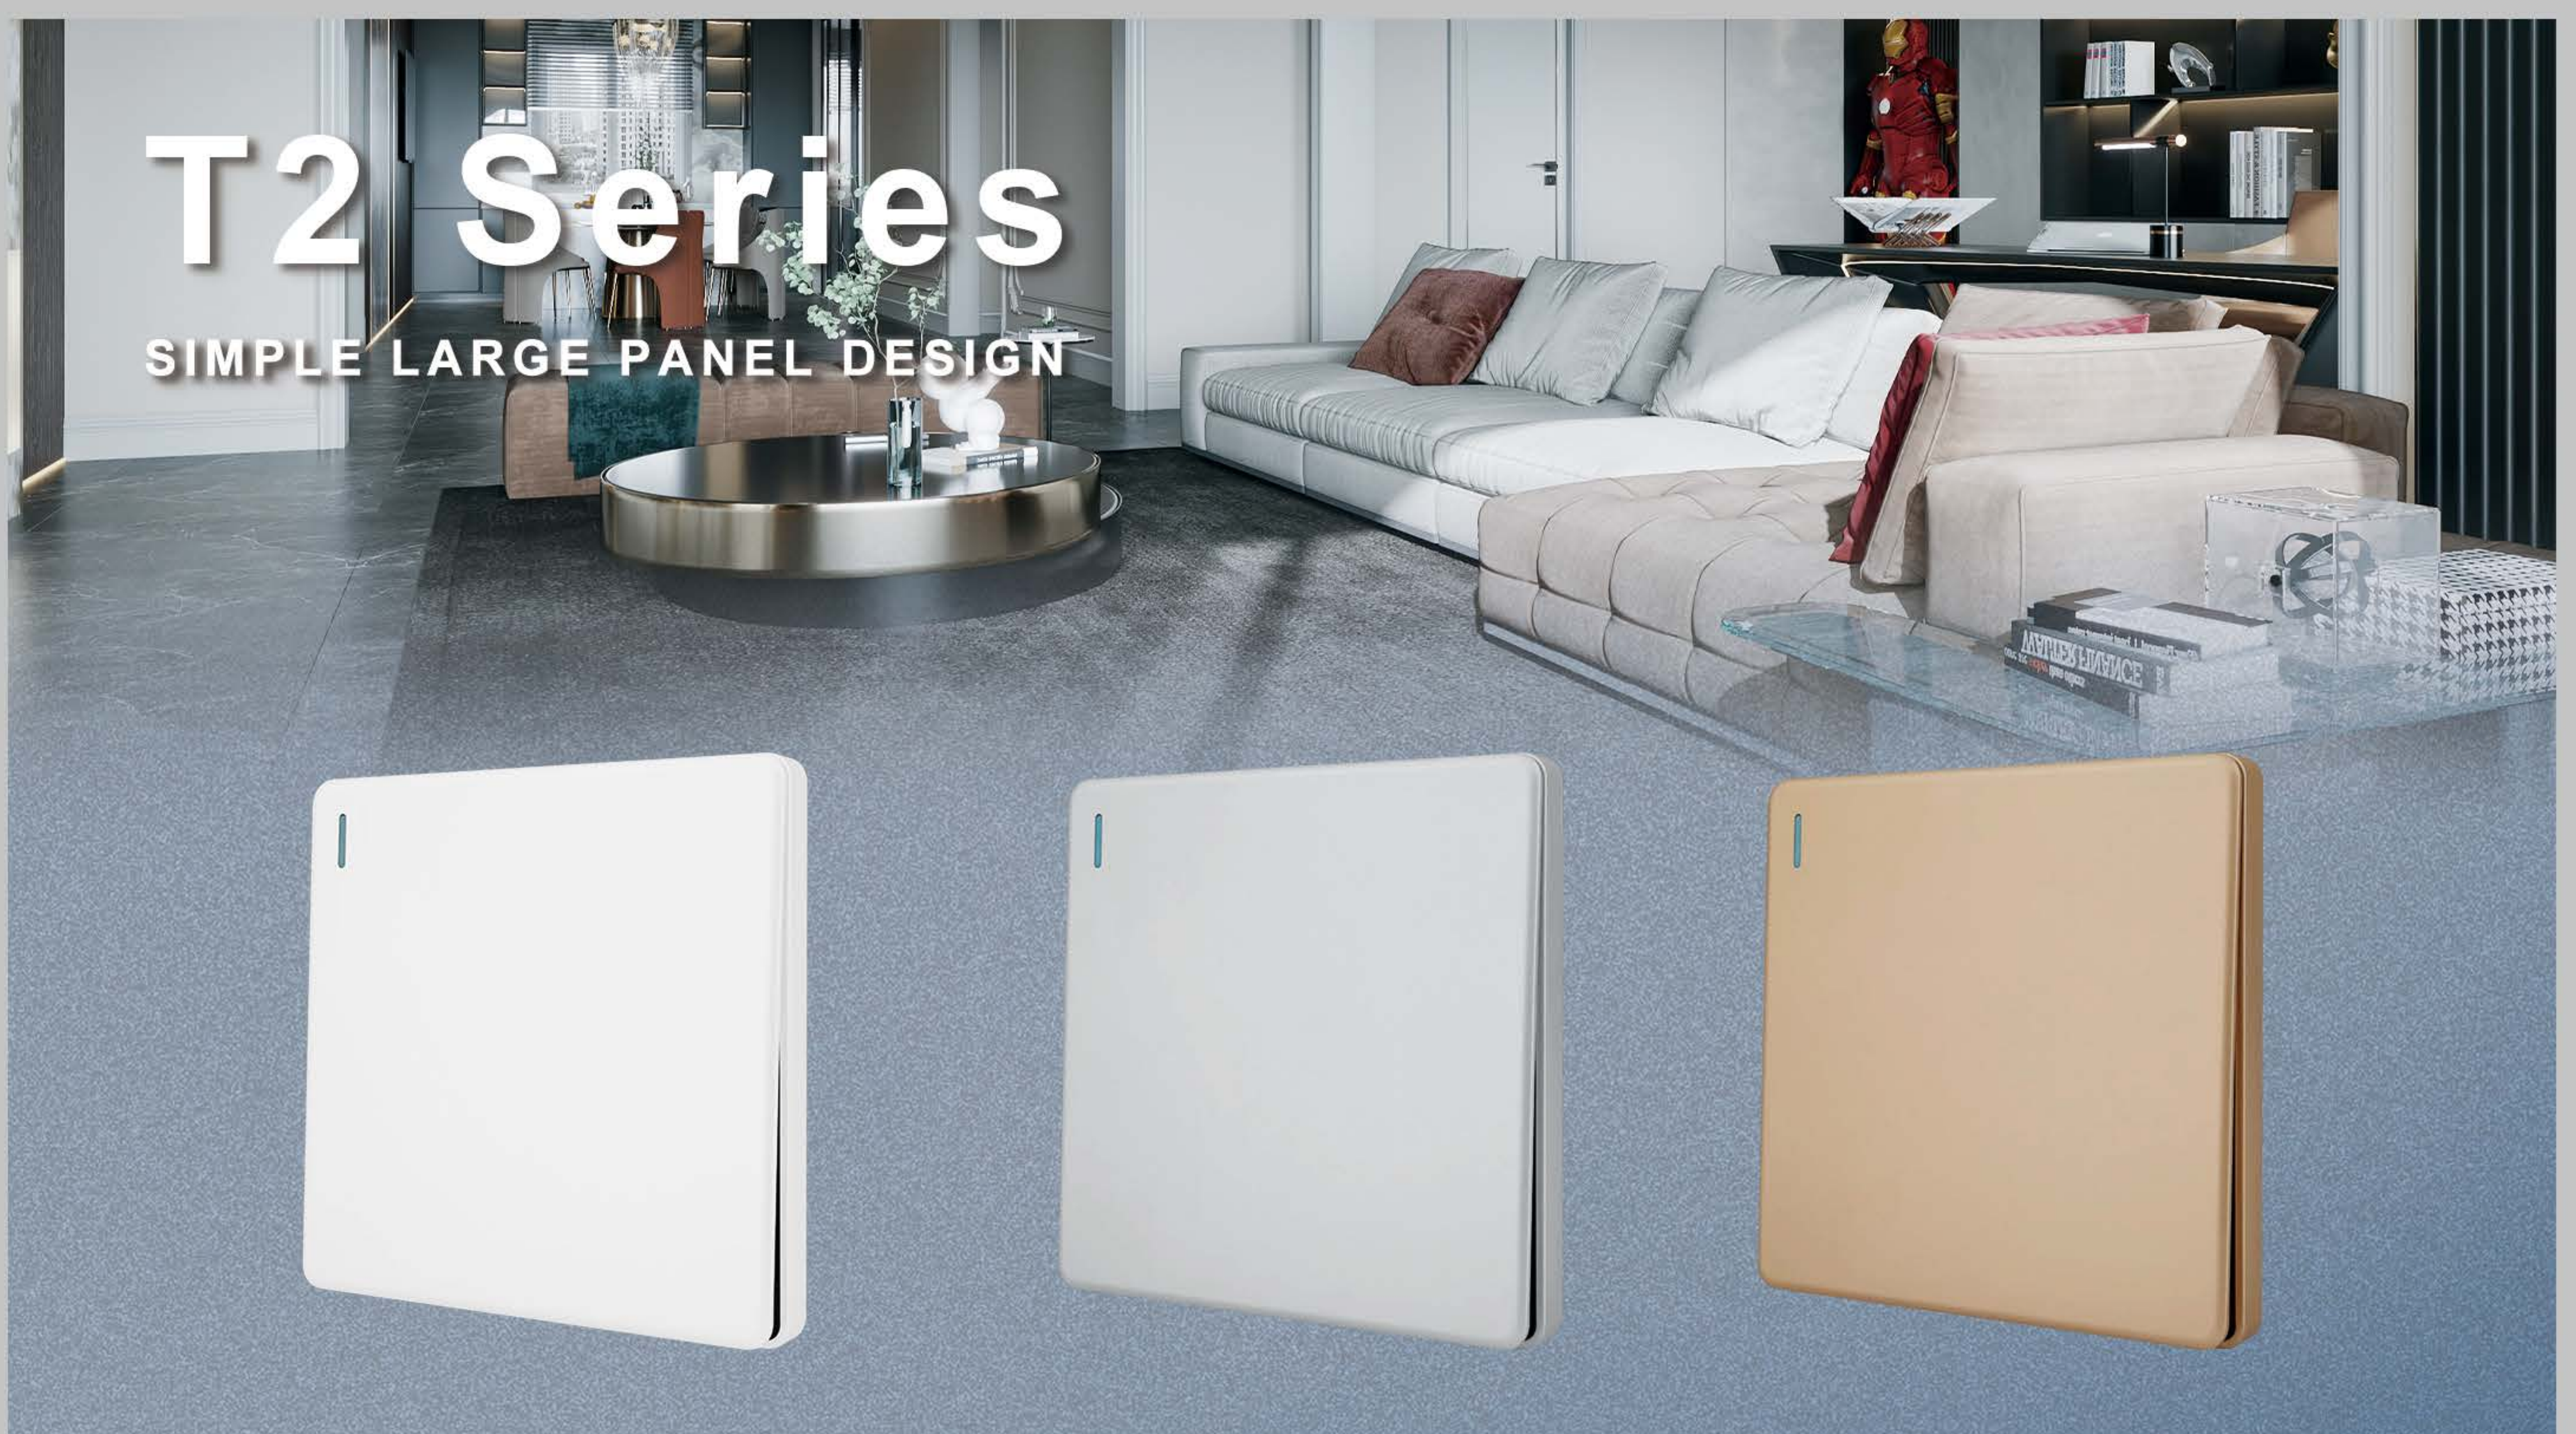

# T3 Series

BRUSHED TEXTURE DESIGN CHROME FRAME  
FULL LUXURY

**T3-1**  
1 gang 1 way switch  
**T3-1A**  
1 gang 2 way switch  
Qty/Carton: 10/100  
Carton Size: 50X32X21cm

**T3-2**  
2 gang 1 way switch  
**T3-2A**  
2 gang 2 way switch  
Qty/Carton: 10/100  
Carton Size: 50X32X21cm