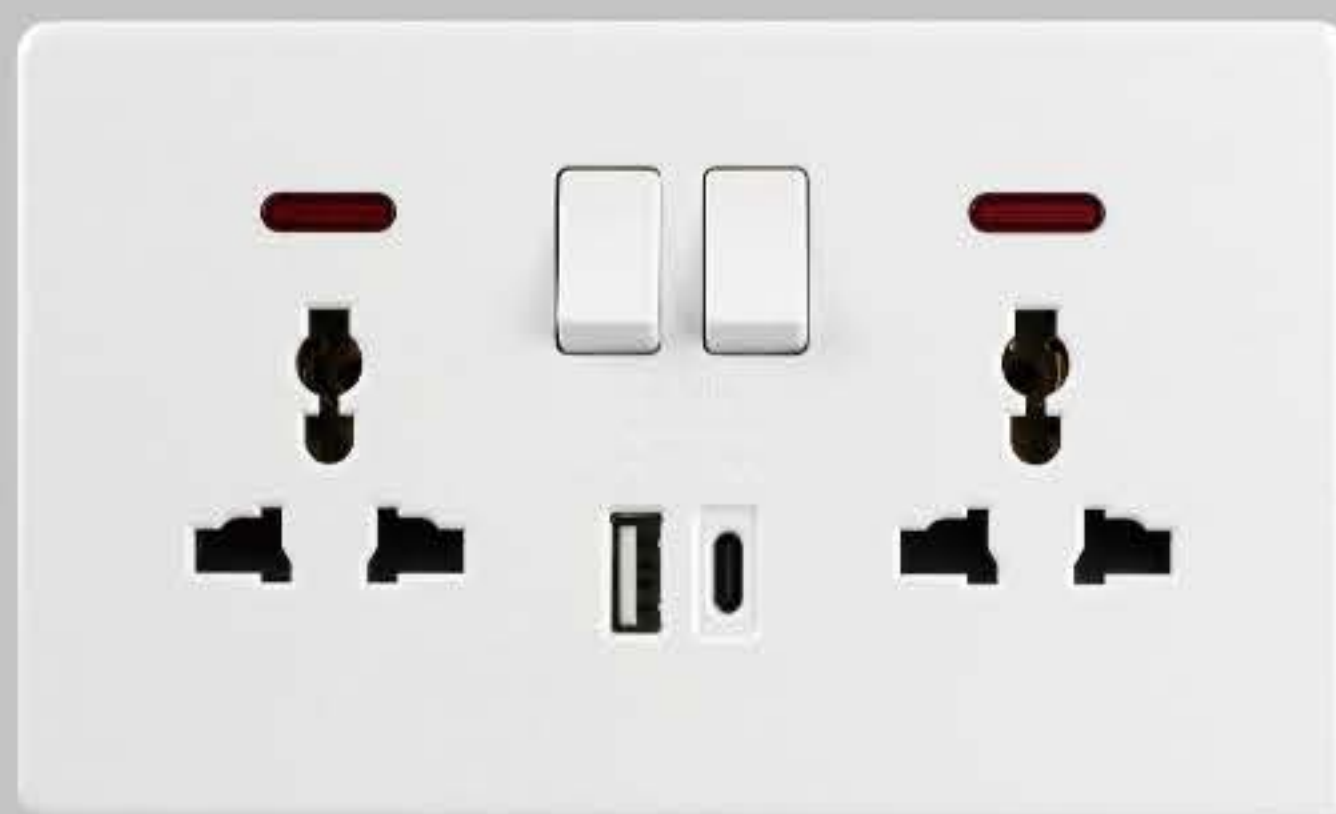

T2-2-3
2 gang 13A multi function
switched socket with USB + type C

Qty/Carton: 5/50
Carton Size: 50X32X21cm