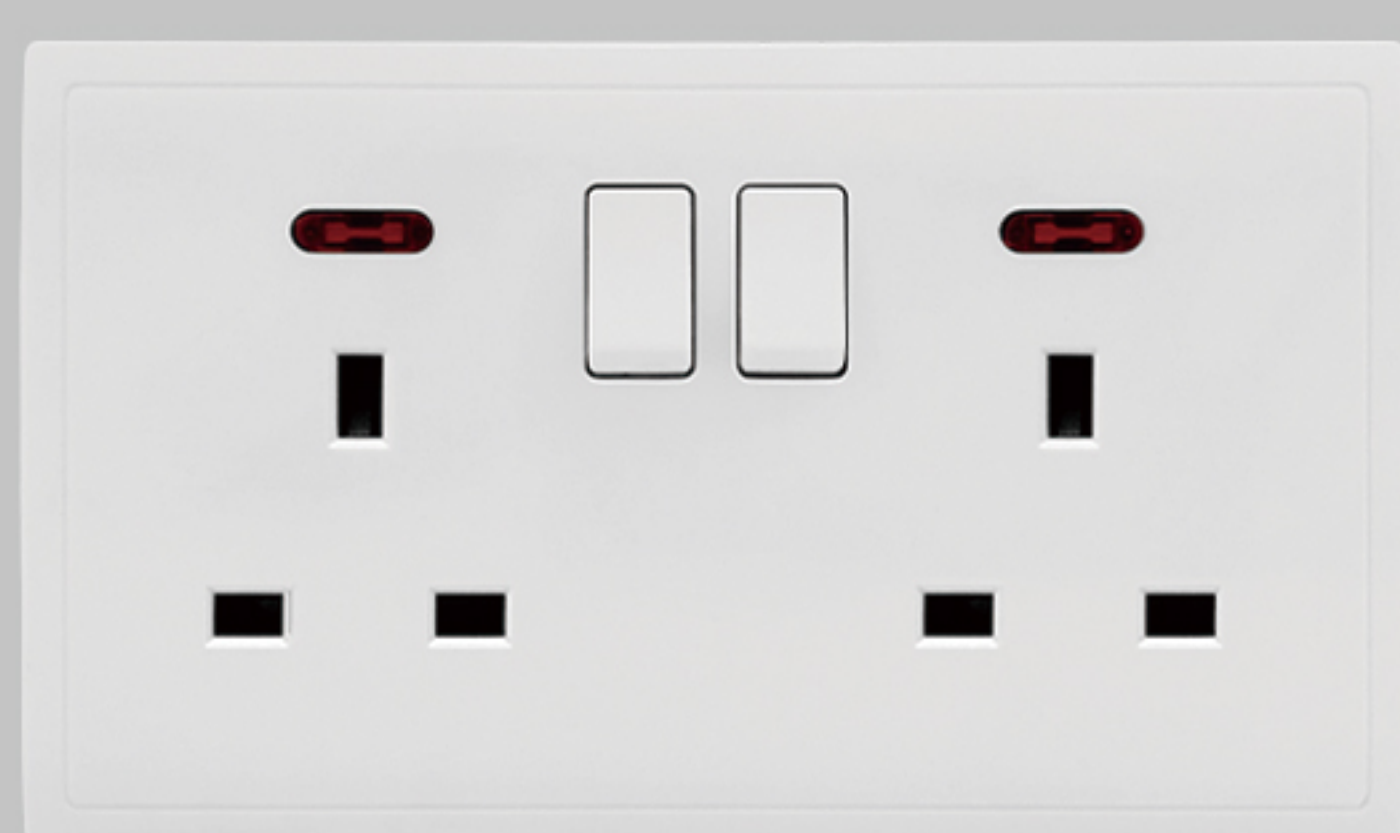

211-2-13A
2 gang 13A switched socket with neon

Qty/Carton: 5/50
Carton Size: 50X32X21cm