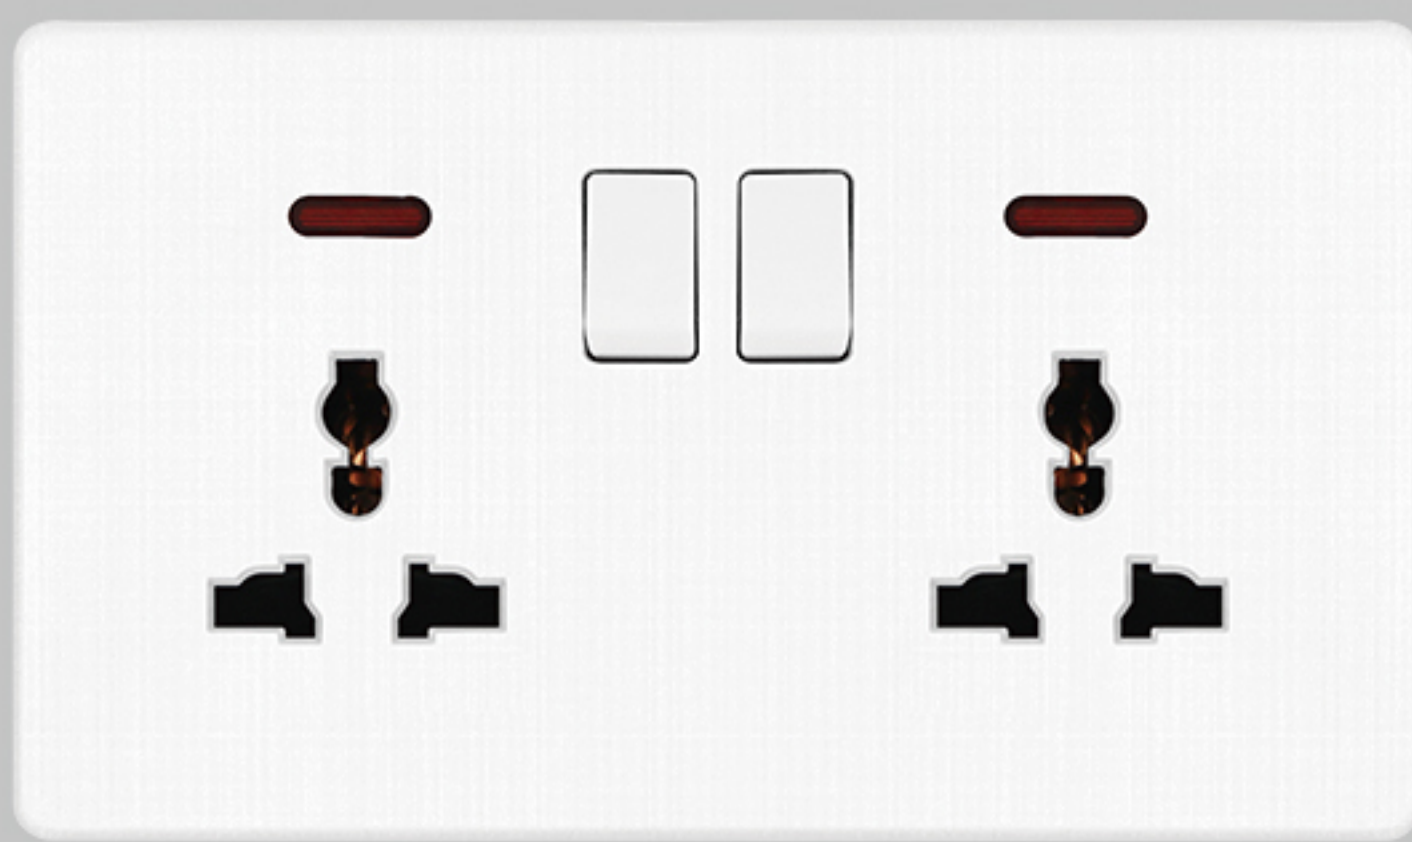

T9-1-3
2 gang 13A multi function
switched socket with neon

Qty/Carton: 5/50
Carton Size: 50X32X21cm