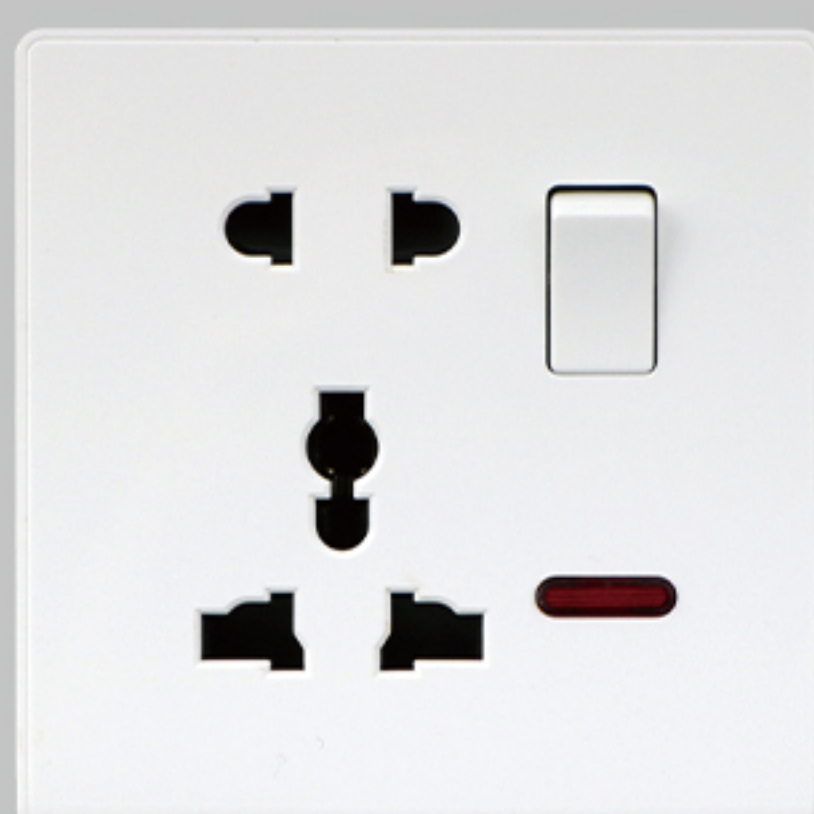

V1-1-5
5pin multi-function switched socket with neon

Qty Carton: 10/100
Carton Size: 50X32X21cm