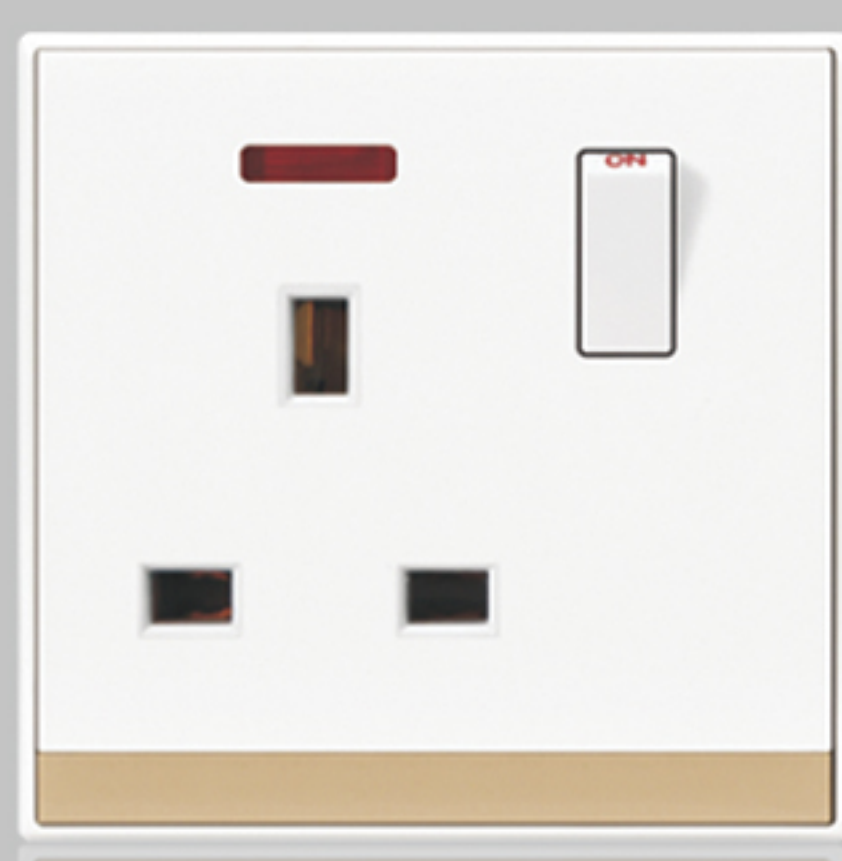

768-45A
1 gang 45A DP switch with neon
Qty/Carton: 10/100
Carton Size: 50X32X21cm

768-1-13A
1 gang 13A switched socket with neon
Qty/Carton: 10/100
Carton Size: 50X32X21cm