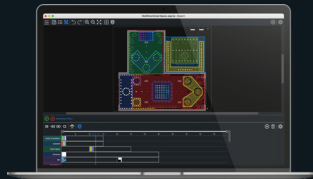

EXPERT

Expert makes light of it with a new approach to programming.

Let the Expert software guide you through setting up and creating your lighting design, with helpers and walkthroughs. The desktop app, available for Windows and macOS, is a brand new programming platform, designed from scratch to give you just the tools you need.

SPACES

Manage your fixtures intuitively – from one canvas to nested rooms and zoned areas, your fixtures are naturally grouped where they are located.

SCENES

Fulfil your lighting design – from just colour and intensity, through to creative effects and sequences that can be subtle, ambient, or dramatic.

STATES

An innovative new approach to managing how lighting events are activated, with choices determined by logical combinations of tagged scenes and behaviours.

SIMULATE

See your scene programming right there on your canvas, simulate in real time, and virtually activate changes on stations and from the schedule to check interactions before you upload.