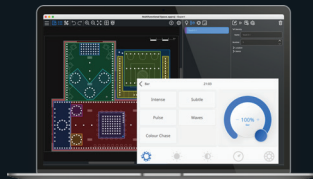

SPACES

Manage your fixtures intuitively – from one canvas to nested rooms and zoned areas, your fixtures are naturally grouped where they are located.

SCENES

Fulfil your lighting design – from just colour and intensity, through to creative effects and sequences that can be subtle, ambient, or dramatic.

STATES

An innovative new approach to managing how lighting events are activated, with choices determined by logical combinations of tagged scenes and behaviours.

SIMULATE

See your scene programming right there on your canvas, simulate in real time, and virtually activate changes on stations and from the schedule to check interactions before you upload.

SCHEDULE

Familiar calendar views make scheduling your lighting a breeze, with full recurrence options for holidays and special events.

STATIONS

Elegant 5-inch touch screen with automatically generated pages and controls, themes that match your project and style, and skins that can be changed on demand.