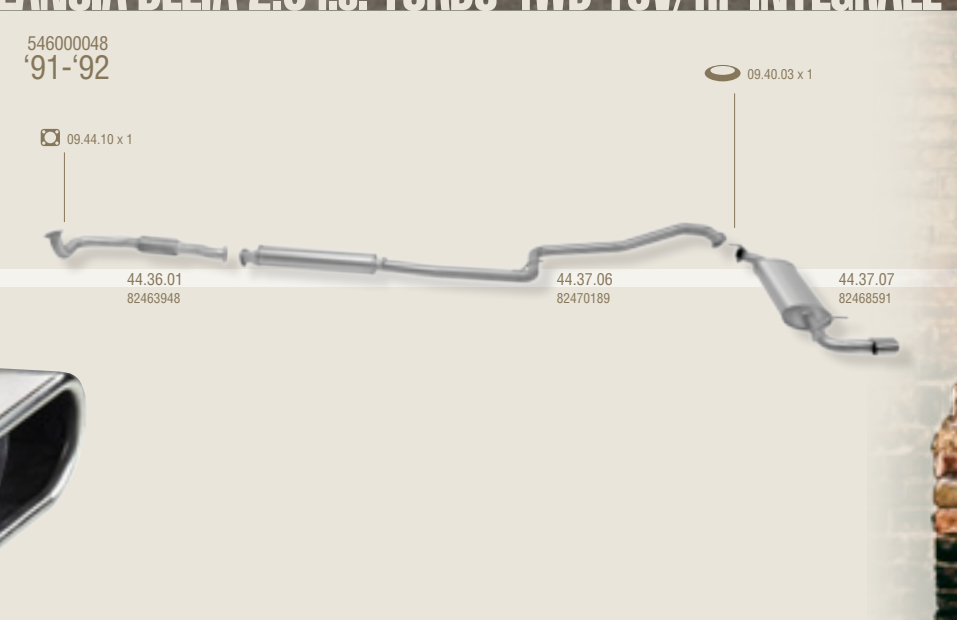

CITROËN DS 20/21/23

21.71.07

514000101
'66-'74

01.10.48 x 1
Ø 44,5 int.

LAND ROVER RANGE ROVER 3.5 V8

VOLKSWAGEN - GOLF I 1.6 GTI

RV.45.07

72.19.07

LANCIA DELTA 2.0 i.e. TURBO 4WD 16V/HF INTEGRALE

Start your own engine

Find the exhaust system for your car in the HOUSE OF TIME online catalog by IMASAF, Paradise for Young Timers and Old Timers. More than 2,500 part numbers, more than 25 years old.