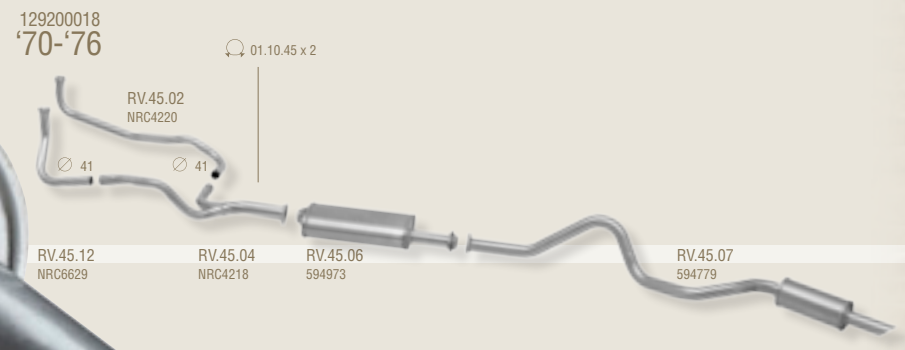

CITROËN DS 20/21/23

21.71.07

514000101
'66-'74

01.10.48 x 1
Ø 44,5 int.

LAND ROVER RANGE ROVER 3.5 V8

VOLKSWAGEN - GOLF I 1.6 GTI

RV.45.07

72.19.07

LANCIA DELTA 2.0 i.e. TURBO 4WD 16V/HF INTEGRALE

Start your own engine

Find the exhaust system for your car in the HOUSE OF TIME online catalog by IMASAF, Paradise for Young Timers and Old Timers. More than 2,500 part numbers, more than 25 years old.