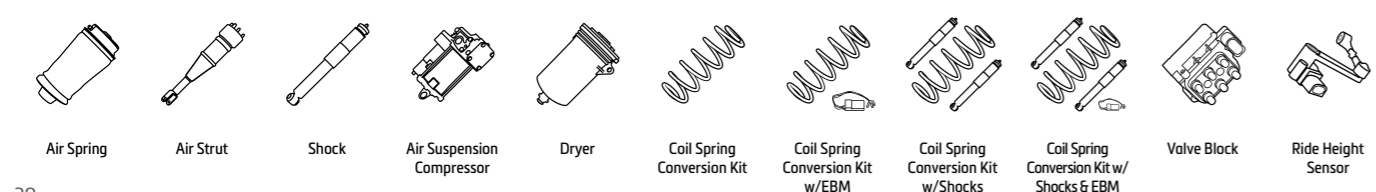

CHEVROLET				
Part #	Product Type	Position	Model Information	Attributes
GMT805, GMT820, GMT830, GMT921, GMT931, GMT941 (Avalanche/Suburban/Tahoe)				
MR-3568			2007-2013 Avalanche 1500	4x2, 4x4 (w/Electronic Suspension)
			2007-2014 Suburban 1500	4x2, 4x4 (w/Autoride Suspension)
			2007-2014 Tahoe 1500	4x2, 4x4 (w/Electronic Suspension)
P-3242			2001-2006 Tahoe 1500	4x2, 4x4 (w/Autoride Suspension) 4.8 V8, 5.3, 5.3 AWD/V8 AWD, 6.0 V8
			2001-2014 Suburban 1500	4x2, 4x4 (w/Autoride Suspension) 5.3 AWD/Flex-Fuel 4WD
			2002-2013 Avalanche 1500	4x2, 4x4 (w/Electronic Suspension) 5.3 AWD/Flex-Fuel/Flex-Fuel AWD, 8.1
			2007-2014 Tahoe 1500	4x2, 4x4 (w/Electronic Suspension) 5.3
SK-2760			2000-2006 Suburban 1500	4x2, 4x4 (w/Autoride Suspension)
			2000-2006 Tahoe 1500	4x2, 4x4 (w/Autoride Suspension) 4.8 V8, 5.3, 5.3 AWD/V8 AWD, 6.0 V8
			2002-2006 Avalanche 1500	4x2, 4x4 (w/Electronic Suspension) 5.3 AWD, 8.1
SK-2806			2007-2013 Avalanche 1500	4x2, 4x4 (w/Electronic Suspension) 5.3 Flex-Fuel/Flex-Fuel AWD
			2007-2014 Suburban 1500	4x2, 4x4 (w/Autoride Suspension)
			2007-2014 Tahoe 1500	4x2, 4x4 (w/Electronic Suspension) 5.3, 6.0 Flex/Hybrid 4WD
SK-2954			2007-2013 Avalanche 1500	4x2, 4x4 (w/Electronic Suspension) 5.3 Flex-Fuel, 5.3 Flex-Fuel AWD
			2007-2014 Suburban 1500	4x2, 4x4 (w/Autoride Suspension)
			2007-2014 Tahoe 1500	4x2, 4x4 (w/Electronic Suspension) 5.3
SK-3062			2000-2006 Suburban 1500	4x2, 4x4 (w/Autoride Suspension)
			2000-2006 Tahoe 1500	4x2, 4x4 (w/Autoride Suspension)
			2002-2006 Avalanche 1500	4x2, 4x4 (w/Electronic Suspension)
GMTK2UC, GMTK2YC (Suburban/Tahoe)				
AS-3066			2015-2020 Suburban 1500	
			2015-2020 Tahoe 1500	6.2 4WD
C-3416			2015-2020 Tahoe 1500	6.2 4WD
C-3432			2015-2020 Suburban 1500	6.2 4WD

ENGINEERED TO RIDE, BUILT TO LAST.®