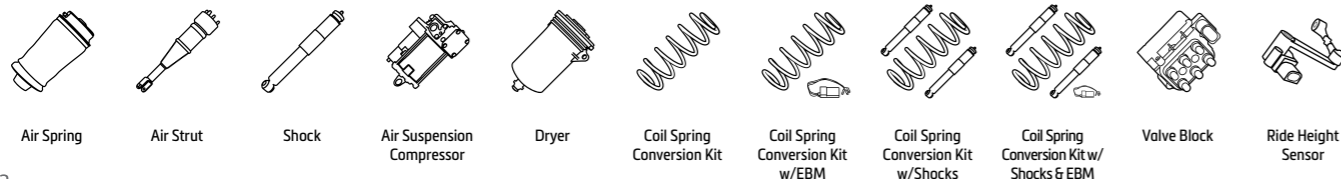

CHEVROLET				
Part #	Product Type	Position	Model Information	Attributes
GMTK2UC, GMTK2YC (Suburban/Tahoe)				
P-3242			2015-2020 Suburban 1500	6.0
			2015-2020 Tahoe 1500	6.2 4WD
SK-3354			2015-2020 Suburban 1500	w/MagneRide
			2015-2020 Tahoe 1500	w/MagneRide
GMTK2HC (Cheyenne/Silverado)				
P-3242			2015-2019 Silverado	Crew Cab Pickup 5.3/6.2 4WD
				Extended Cab Pickup 5.3/6.2 4WD
				Standard Cab Pickup 5.3 4WD
			2015-2019 Cheyenne	Crew Cab Pickup 6.2 4WD
				Standard Cab Pickup 6.2 4WD

Through the use of OE parts and quality Tier 1 components such as leak-resistant seals, CNC-machined parts, premium name-brand rubber air sleeves, and VOSS air line fittings, Arnott delivers on the superior quality customers can expect with each Arnott part.

BENEFITS OF USING ARNOTT AIR SUSPENSION

- Trusted for over three decades
- Highest quality with superior support
- Broadest aftermarket coverage
- Simplified diagnosis & installation
- Additional sales & profit
- Additional savings available for workshops