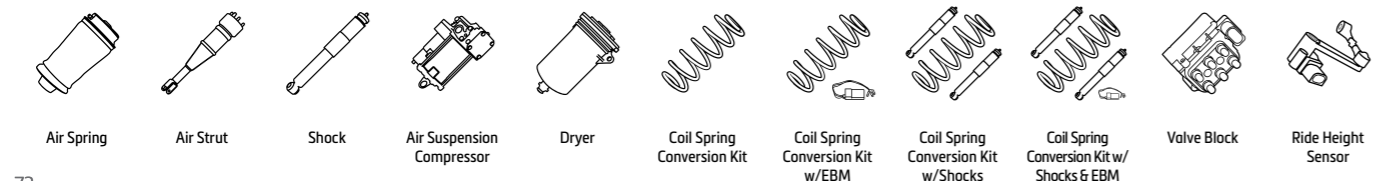

Mercedes-Benz				
Part #	Product Type	Position	Model Information	Attributes
S/W212, C/W/X218 (CLS-Class/E-Class)				
A-2790			2010-2016 E-Class	w/AIRMATIC & ADS, w/ & w/o 4MATIC E 200, E 200 CDI/BlueTEC/CGI/NGT, E 220 BlueTEC/BlueTEC 4-matic/CDI, E 250, E 250 CDI/BlueTEC/BlueTEC 4-matic/CGI, E 300, E 300 4-matic/CDI/BlueTEC/Hybrid/BlueTEC Hybrid, E 350, E 350 4-matic/BlueTEC/BlueTEC 4-matic/CDI/CDI 4-matic/CGI, E 400, E 400 4-matic, E 500, E 500 4-matic, E 63 AMG, E 63 AMG 4-matic
				w/AIRMATIC, w/o ADS, w/4MATIC, Non-AMG E 200, E 200 CDI/BlueTEC/CGI/NGT, E 220 BlueTEC/BlueTEC 4-matic/CDI, E 250, E 250 CDI/BlueTEC/BlueTEC 4-matic/CGI, E 300, E 300 4-matic/CDI/BlueTEC/Hybrid/BlueTEC Hybrid, E 350, E 350 4-matic/BlueTEC/BlueTEC 4-matic/CDI/CDI 4-matic/CGI, E 400, E 400 4-matic, E 500, E 500 4-matic, E 63 AMG, E 63 AMG 4-matic
			2009-2016 E-Class T-Model	w/AIRMATIC, w/ & w/o ADS, w/ & w/o 4MATIC, Non-AMG E 220 BlueTEC/BlueTEC 4-matic/CDI, E 250, E 250 CDI/BlueTEC/BlueTEC 4-matic/CGI, E 300, E 300 4-matic/CDI/BlueTEC/Hybrid/BlueTEC Hybrid, E 350, E 350 4-matic/BlueTEC/BlueTEC 4-matic/CDI/CDI 4-matic/CGI, E 400, E 400 4-matic, E 500, E 500 4-matic, E 63 AMG, E 63 AMG 4-matic
			2012-2018 CLS-Class	w/AIRMATIC, w/ & w/o ADS, w/ & w/o 4MATIC, Incl. AMG CLS 220 BlueTEC/d, CLS 250 BlueTEC 4-matic/d 4-matic/CDI/BlueTEC/d, CLS 350/BlueTEC/d/BlueTEC 4-matic/CDI/d/CDI 4-matic/d 4-matic, CLS 400/4-matic, CLS 500/4-matic, CLS 63 AMG/AMG 4-matic
A-2791			2010-2016 E-Class	w/AIRMATIC & ADS, w/ & w/o 4MATIC E 200, E 200 CDI/BlueTEC/CGI/NGT, E 220 BlueTEC/BlueTEC 4-matic/CDI, E 250, E 250 CDI/BlueTEC/BlueTEC 4-matic/CGI, E 300, E 300 4-matic/CDI/BlueTEC/Hybrid/BlueTEC Hybrid, E 350, E 350 4-matic/BlueTEC/BlueTEC 4-matic/CDI/CDI 4-matic/CGI, E 400, E 400 4-matic, E 500, E 500 4-matic, E 63 AMG, E 63 AMG 4-matic
				w/AIRMATIC, w/o ADS, w/4MATIC, Non-AMG E 200, E 200 CDI/BlueTEC/CGI/NGT, E 220 BlueTEC/BlueTEC 4-matic/CDI, E 250, E 250 CDI/BlueTEC/BlueTEC 4-matic/CGI, E 300, E 300 4-matic/CDI/BlueTEC/Hybrid/BlueTEC Hybrid, E 350, E 350 4-matic/BlueTEC/BlueTEC 4-matic/CDI/CDI 4-matic/CGI, E 400, E 400 4-matic, E 500, E 500 4-matic, E 63 AMG, E 63 AMG 4-matic
			2009-2016 E-Class T-Model	w/AIRMATIC, w/ & w/o ADS, w/ & w/o 4MATIC, Non-AMG E 220 BlueTEC/BlueTEC 4-matic/CDI, E 250, E 250 CDI/BlueTEC/BlueTEC 4-matic/CGI, E 300, E 300 4-matic/CDI/BlueTEC/Hybrid/BlueTEC Hybrid, E 350, E 350 4-matic/BlueTEC/BlueTEC 4-matic/CDI/CDI 4-matic/CGI, E 400, E 400 4-matic, E 500, E 500 4-matic, E 63 AMG, E 63 AMG 4-matic
			2012-2018 CLS-Class	w/AIRMATIC, w/ & w/o ADS, w/ & w/o 4MATIC, Incl. AMG CLS 220 BlueTEC/d, CLS 250 BlueTEC 4-matic/d 4-matic/CDI/BlueTEC/d, CLS 350/BlueTEC/d/BlueTEC 4-matic/CDI/d/CDI 4-matic/d 4-matic, CLS 400/4-matic, CLS 500/4-matic, CLS 63 AMG/AMG 4-matic
AS-3237			2009-2016 E-Class	w/AIRMATIC & ADS, w/4MATIC E 220 BlueTEC 4-matic, E 250 CDI/BlueTEC 4-matic, E 300 4-matic, E 350 BlueTEC 4-matic/CDI 4-matic, E 500 4-matic, E 63 AMG 4-matic
			2013-2017 CLS-Class	w/AIRMATIC & ADS, w/4MATIC, Incl. AMG CLS 250 BlueTEC/d 4-matic, CLS 350 BlueTEC 4-matic/CDI/d 4-matic/d 4-matic, CLS 400 4-matic, CLS 500 4-matic, CLS 63 AMG 4-matic
AS-3238			2009-2016 E-Class	w/AIRMATIC & ADS, w/4MATIC E 220 BlueTEC 4-matic, E 250 CDI/BlueTEC 4-matic, E 300 4-matic, E 350 BlueTEC 4-matic/CDI 4-matic, E 500 4-matic, E 63 AMG 4-matic
			2013-2017 CLS-Class	w/AIRMATIC & ADS, w/4MATIC, Incl. AMG CLS 250 BlueTEC/d 4-matic, CLS 350 BlueTEC 4-matic/CDI/d 4-matic/d 4-matic, CLS 400 4-matic, CLS 500 4-matic, CLS 63 AMG 4-matic
AS-3239			2009-2016 E-Class	w/AIRMATIC & ADS, w/o 4MATIC, Incl. AMG E 180, E 200/CDI/BlueTEC/CGI/NGT, E 220 BlueTEC/CDI/BlueTEC, E 250/CDI/BlueTEC/CGI, E 300/CDI/BlueTEC/Hybrid/BlueTEC Hybrid, E 350/BlueTEC/CDI/CGI, E 400, E 500, E 63 AMG

ENGINEERED TO RIDE, BUILT TO LAST.®