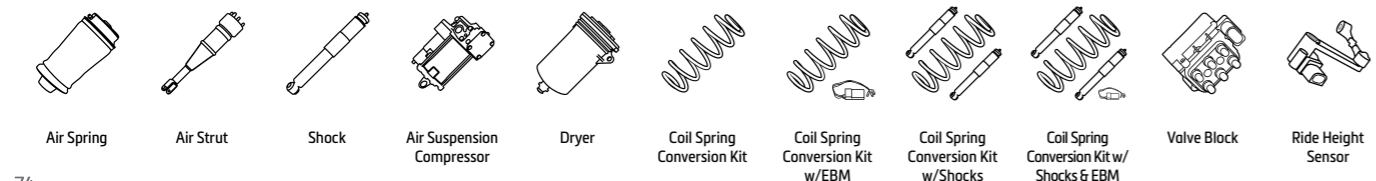

Mercedes-Benz				
Part #	Product Type	Position	Model Information	Attributes
S/W213 (CLS-Class/E-Class)				
A-3330			2016--> E-Class T-Model	w/AIRMATIC, w/ & w/o 4MATIC, Incl. AMG AMG E 43 4-matic/53 EQ Boost 4-matic+/63 S 4-matic+, E 200/4-matic/d/EQ Boost/EQ Boost 4-matic, E 220 d/d 4-matic, E 250, E 300 d/de/EQ Boost, E 350 d/d 4-matic, E 400 4-matic/d/d 4-matic, E 450 4-matic
			2017--> E-Class All-Terrain	w/AIRMATIC, w/ & w/o 4MATIC, Incl. AMG E 220 d 4-matic, E 350 d 4-matic, E 400 d 4-matic
AS-3577			2016--> E-Class	w/AIRMATIC, w/4MATIC, E43 AMG AMG E43 4-matic
AS-3578			2016--> E-Class	w/AIRMATIC, w/4MATIC, E43 AMG AMG E43 4-matic
P-3475			2016--> E-Class	w/AIRMATIC, w/ & w/o 4MATIC, Incl. Hybrid, Incl. AMG AMG E 43 4-matic, AMG E 53 EQ Boost 4-matic+, AMG E 63 4-matic+/S 4-matic+, E 200/4-matic/EQ Boost/EQ Boost 4-matic/d, E 220 d/d 4-matic, E 250, E 260 EQ Boost/4-matic, E 300/EQ Boost/d/de/e/d 4-matic/de 4-matic, E 350 EQ Boost/d/d 4-matic/e/EQ Boost 4-matic, E 400 4-matic/d/d 4-matic, E 450 4-matic/EQ Boost/EQ boost 4-matic
			2017--> CLS-Class	w/AIRMATIC, w/ & w/o 4MATIC, Incl. Hybrid, Incl. AMG AMG CLS 53 EQ Boost 4-matic+, CLS 220 d, CLS 260 EQ Boost, CLS 300 d/d 4-matic, CLS 350 d/d 4-matic/EQ Boost/EQ Boost 4-matic, CLS 400 d 4-matic, CLS 450 EQ Boost 4-matic
W163, W203 (ML-Class)				
RH-3501			1998-2005 ML-Class	w/LED or Bi-Xenon Intelligent Lighting Systems ML 230, ML 270 CDI, ML 320, ML 350, ML 400 CDI, ML 430, ML 500, ML 55 AMG
W164, X164 (GL-Class/ML-Class)				
A-2575			2005-2011 ML-Class	w/AIRMATIC, w/ & w/o ADS, Incl. AMG ML 280 CDI 4-matic, ML 300 4-matic/CDI 4-matic, ML 320 CDI 4-matic, ML 350 4-matic/CDI 4-matic, ML 420 CDI 4-matic, ML 450 CDI 4-matic, ML 500 4-matic, ML 63 AMG 4-matic
			2006-2012 GL-Class	w/AIRMATIC, w/ & w/o ADS GL 320 CDI 4-matic/350 BlueTEC 4-matic, GL 350 CDI 4-matic, GL 420 CDI 4-matic, GL 450 4-matic/CDI 4-matic, GL 500 4-matic
A-2596			2005-2011 ML-Class	w/AIRMATIC & ADS, AMG ML 280 CDI 4-matic, ML 300 4-matic/CDI 4-matic, ML 320 CDI 4-matic, ML 350 4-matic/CDI 4-matic, ML 420 CDI 4-matic, ML 450 CDI 4-matic, ML 500 4-matic, ML 63 AMG 4-matic
			2006-2012 GL-Class	w/AIRMATIC, w/o ADS, Incl. AMG ML 280 CDI 4-matic, ML 300 4-matic/CDI 4-matic, ML 320 CDI 4-matic, ML 350 4-matic/CDI 4-matic, ML 420 CDI 4-matic, ML 450 CDI 4-matic, ML 500 4-matic, ML 63 AMG 4-matic
AS-2450			2005-2011 ML-Class	w/AIRMATIC & ADS, Non-AMG ML 280 CDI 4-matic, ML 300 CDI 4-matic, ML 320 CDI 4-matic, ML 350 4-matic/CDI 4-matic, ML 420 CDI 4-matic, ML 450 CDI 4-matic, ML 500 4-matic
			2006-2012 GL-Class	w/AIRMATIC & ADS GL 320 CDI 4-matic/350 BlueTEC 4-matic, GL 350 CDI 4-matic, GL 420 CDI 4-matic, GL 450 4-matic/CDI 4-matic, GL 500 4-matic
AS-2463			2006-2011 ML-Class	w/AIRMATIC & ADS, AMG ML 63 AMG 4-matic