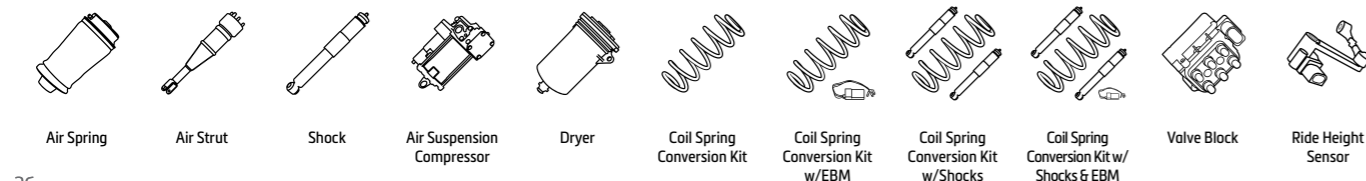

ENGINEERED TO RIDE, BUILT TO LAST.®