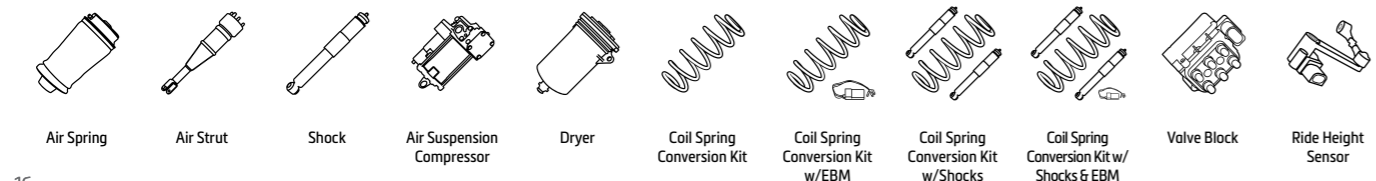

BMW				
Part #	Product Type	Position	Model Information	Attributes
E65/66 (7 Series)				
AS-2978			2002-2008 7 Series	w/EDC 730 d/i/Li/Ld, 735 i/Li, 740 d/i/Li, 745 d/i/Li, 750 i/Li, 760 i/Li
AS-2979			2002-2008 7 Series	w/EDC 730 d/i/Li/Ld, 735 i/Li, 740 d/i/Li, 745 d/i/Li, 750 i/Li, 760 i/Li
AS-2980			2002-2008 7 Series	w/o EDC 730 d/i/Li/Ld, 735 i/Li, 740 d/i/Li, 745 d/i/Li, 750 i/Li, 760 i/Li
AS-2981			2002-2008 7 Series	w/o EDC 730 d/i/Li/Ld, 735 i/Li, 740 d/i/Li, 745 d/i/Li, 750 i/Li, 760 i/Li
P-2469	OES		2002-2008 7 Series	730 d/i/Li/Ld, 735 i/Li, 740 d/i/Li, 745 d/i/Li, 750 i/Li, 760 i/Li
E70/71 (X5/X6)				
A-2642			2006-2013 X5 2007-2014 X6	w/Adaptive Drive, Comfort or Sport Suspension 3.0 d/sd/si, 4.8 i xDrive, M, M 50 d, xDrive (30 d/i, 35 d/i, 40 d/i, 48 i, 50 i) w/Adaptive Drive, Comfort or Sport Suspension ActiveHybrid, Active Hybrid xDrive, M, M 50 d, xDrive (30 d, 35 d/i, 40 d, 50 i)
P-3221			2006-2013 X5 2007-2014 X6	3.0 d/sd/si, 4.8 i xDrive, M, M 50 d, xDrive (30 d/i, 35 d/i, 40 d/i, 48 i, 50 i) ActiveHybrid, Active Hybrid xDrive, M, M 50 d, xDrive (30 d, 35 d/i, 40 d, 50 i)
SK-3606			2006-2013 X5 2007-2014 X6	Excl. VDC 3.0 d/sd/si, 4.8 i xDrive, M, M 50 d, xDrive (30 d/i, 35 d/i, 40 d/i, 48 i, 50 i) Excl. VDC 3.0 d/sd/si, 4.8 i xDrive, M, M 50 d, xDrive (30 d/i, 35 d/i, 40 d/i, 48 i, 50 i)
SK-3607			2006-2013 X5 2007-2014 X6	Excl. VDC 3.0 d/sd/si, 4.8 i xDrive, M, M 50 d, xDrive (30 d/i, 35 d/i, 40 d/i, 48 i, 50 i) Excl. VDC 3.0 d/sd/si, 4.8 i xDrive, M, M 50 d, xDrive (30 d/i, 35 d/i, 40 d/i, 48 i, 50 i)
VB-2898			2006-2013 X5 2007-2014 X6	3.0 d/sd/si, 4.8 i xDrive, M, M 50 d, xDrive (30 d/i, 35 d/i, 40 d, 48 i, 50 i) M, M 50 d, xDrive (30 d, 35 d/i, 40 d, 50 i)
F01/02/04 (7 Series)				
AS-2823			2008-2015 7 Series	w/FlexRay Technology 730 d/d xDrive/i/Li, 740 d/d xDrive/i/Li/Li xDrive, 750 d xDrive/i/i xDrive, 760 i, Active Hybrid

ENGINEERED TO RIDE, BUILT TO LAST.®