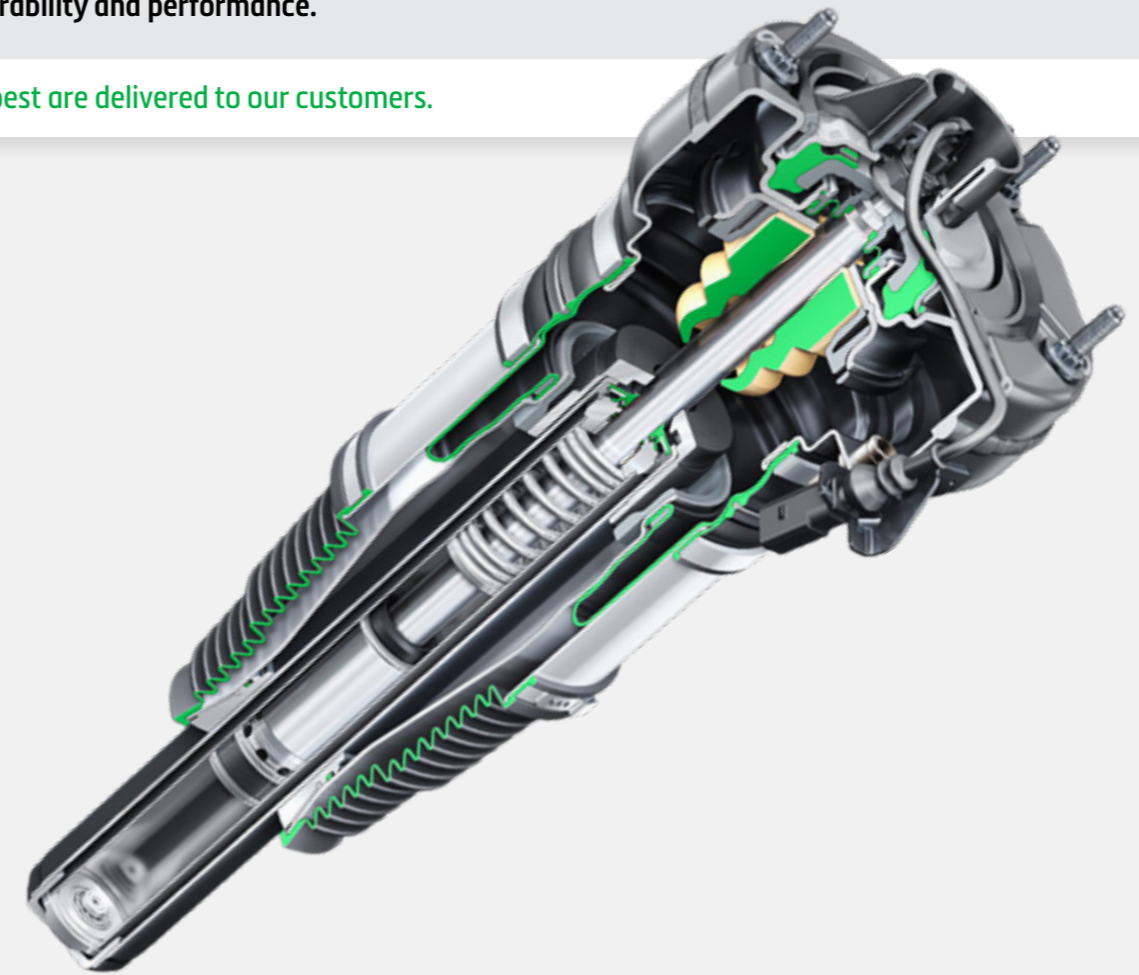

Only the best are delivered to our customers.

THE ARNOTT ADVANTAGE

- ▲ Works with vehicle's auto damping & leveling system
- ▲ Exact fit & functionality of OE
- ▲ Arnott-engineered to improve strut longevity
- ▲ Plug & play installation is identical to OE