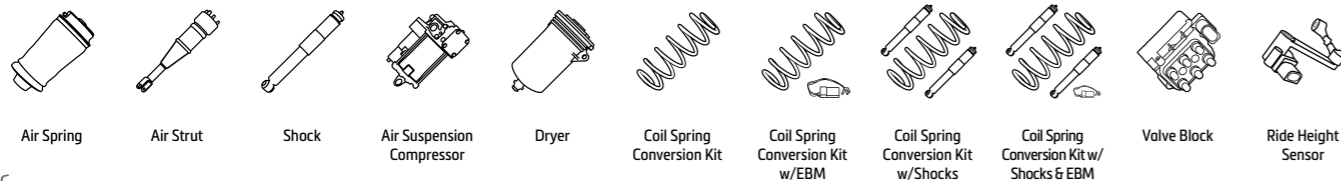

ENGINEERED TO RIDE, BUILT TO LAST.®