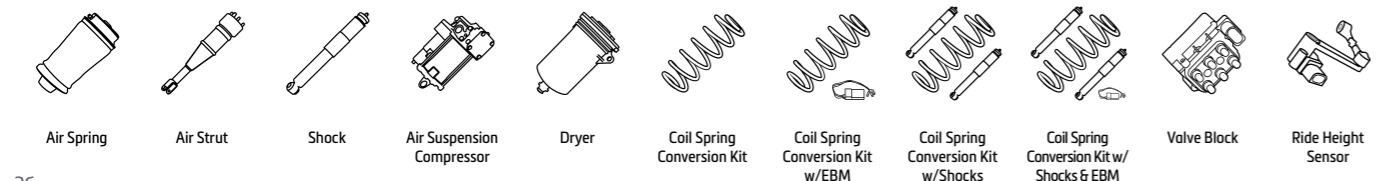

FORD				
Part #	Product Type	Position	Model Information	Attributes
U93, U222, U324 (Expedition)				
C-2140			2003-2006 Expedition	2 Wheel Drive & 4 Wheel Drive
C-2529			2007-2014 Expedition	2 Wheel Drive & 4 Wheel Drive (AWD/RWD)
C-2607			1997-2002 Expedition	2 Wheel Drive (RWD)
C-2608			1997-2002 Expedition	4 Wheel Drive
D-2155			1997-2006 Expedition	2 Wheel Drive & 4 Wheel Drive
P-2932			1997-2006 Expedition	2 Wheel Drive & 4 Wheel Drive
P-2937			2007-2017 Expedition	2 Wheel Drive & 4 Wheel Drive
SK-2723			2003-2006 Expedition	2 Wheel Drive & 4 Wheel Drive
SK-3597			2015-2017 Expedition	2 Wheel Drive & 4 Wheel Drive
SK-3598			2015-2017 Expedition	2 Wheel Drive & 4 Wheel Drive
WIN88, WIN126 (Windstar)				
C-2175			1995-2003 Windstar	w/Load Leveling Rear Air Suspension 3.0 V6, 3.8, 3.8 V6

ENGINEERED TO RIDE, BUILT TO LAST.®