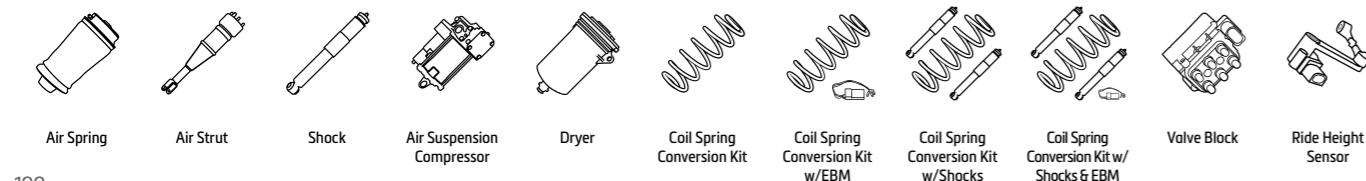

TOYOTA				
Part #	Product Type	Position	Model Information	Attributes
J200 (Land Cruiser)				
RH-3767			2007--> Land Cruiser 200	4.0, 4.5 D4-D, 4.5 D V8, 4.6 V8, 4.7 V8, 5.7 V8
RH-3773			2007--> Land Cruiser 200	4.0, 4.5 D4-D, 4.5 D V8, 4.6 V8, 4.7 V8, 5.7 V8
RH-3774			2007--> Land Cruiser 200	4.0, 4.5 D4-D, 4.5 D V8, 4.6 V8, 4.7 V8, 5.7 V8
N210 (4 Runner)				
A-2949			2002-2009 4 Runner	4.0, 4.7
P-3192	OES		2002-2009 4 Runner	4.0, 4.7
RH-3771			2002-2009 4 Runner	2.7 4WD, 3.0 D 4WD, 4.0, 4.0 4WD, 4.7, 4.7 4WD
RH-3772			2002-2009 4 Runner	2.7 4WD, 3.0 D 4WD, 4.0, 4.0 4WD, 4.7, 4.7 4WD
N280 (4 Runner)				
A-3331			2010--> 4 Runner	2.7, 4.0
A-3332			2010--> 4 Runner	2.7, 4.0

ENGINEERED TO RIDE, BUILT TO LAST.®