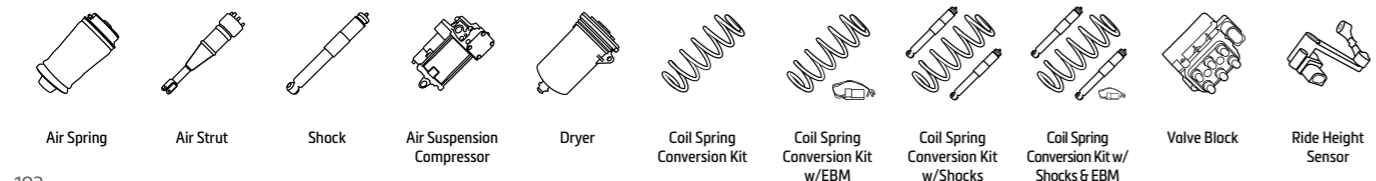

VOLKSWAGEN				
Part #	Product Type	Position	Model Information	Attributes
2KA, 2KH, 2CA, 2CH, 2KB, 2KJ, 2CB, 2CJ (Caddy)				
P-3786	OES		2004-2015 Caddy III	For optional DriveRite-systems only Box body, MPV - 1.2 TSI, 1.4, 1.6, 1.6Bifuel/TDI, 1.9 D/TDI/TDI 4motion, 2.0 Ecofuel/SDI/TDI/TDI 16V/16V 4motion/4motion
7P5, 7P6 (Touareg)				
AS-3056			2010-2018 Touareg	w/Auto-Leveling 3.0 V6 TDI/TSI Hybrid/FSI, 4.2 V8 FSI/TDI
AS-3057			2010-2018 Touareg	w/Auto-Leveling 3.0 V6 TDI/TSI Hybrid/FSI, 4.2 V8 FSI/TDI
AS-3166			2010-2018 Touareg	3.0 V6 TSI/FSI/TDI/TSI Hybrid/TDI 4motion, 3.6 V6 FSI, 4.2 V8 FSI/TDI
AS-3167			2010-2018 Touareg	3.0 V6 TSI/FSI/TDI/TSI Hybrid/TDI 4motion, 3.6 V6 FSI, 4.2 V8 FSI/TDI
AS-3235			2010-2018 Touareg	w/Auto-Leveling 3.0 V6 TDI/TSI Hybrid/FSI, 4.2 V8 FSI/TDI
AS-3236			2010-2018 Touareg	w/Auto-Leveling 3.0 V6 TDI/TSI Hybrid/FSI, 4.2 V8 FSI/TDI
D1 (Phaeton)				
AS-2580			2002-2016 Phaeton	3D1, 3D2, 3D3, 3D4, 3D6, 3D7, 3D8, 3D9 - 3.0 V6 TDI 4motion, 3.2 V6/4motion, 4.2 V8 4motion, 5.0 V10 TDI 4motion, 6.0 W12 4motion
AS-2581			2002-2016 Phaeton	3D1, 3D2, 3D3, 3D4, 3D6, 3D7, 3D8, 3D9 - 3.0 V6 TDI 4motion, 3.2 V6/4motion, 4.2 V8 4motion, 5.0 V10 TDI 4motion, 6.0 W12 4motion
AS-2892			2002-2016 Phaeton	3D1, 3D2, 3D3, 3D4, 3D6, 3D7, 3D8, 3D9 - 3.0 V6 TDI 4motion, 3.2 V6/4motion, 4.2 V8 4motion, 5.0 V10 TDI 4motion, 6.0 W12 4motion
AS-2893			2002-2016 Phaeton	3D1, 3D2, 3D3, 3D4, 3D6, 3D7, 3D8, 3D9 - 3.0 V6 TDI 4motion, 3.2 V6/4motion, 4.2 V8 4motion, 5.0 V10 TDI 4motion, 6.0 W12 4motion

VOLKSWAGEN				
Part #	Product Type	Position	Model Information	Attributes
D1 (Phaeton)				
AS-2968			2002-2016 Phaeton	3D1, 3D2, 3D3, 3D4, 3D6, 3D7, 3D8, 3D9 - 3.0 V6 TDI 4motion, 3.2 V6/4motion, 4.2 V8 4motion, 5.0 V10 TDI 4motion, 6.0 W12 4motion
AS-2969			2002-2016 Phaeton	3D1, 3D2, 3D3, 3D4, 3D6, 3D7, 3D8, 3D9 - 3.0 V6 TDI 4motion, 3.2 V6/4motion, 4.2 V8 4motion, 5.0 V10 TDI 4motion, 6.0 W12 4motion
AS-3127			2002-2016 Phaeton	3D1, 3D2, 3D3, 3D4, 3D6, 3D7, 3D8, 3D9 - 3.2 V6/4motion, 4.2 V8 4motion, 5.0 V10 TDI 4motion, 6.0 W12 4motion
AS-3128			2002-2016 Phaeton	3D1, 3D2, 3D3, 3D4, 3D6, 3D7, 3D8, 3D9 - 3.2 V6/4motion, 4.2 V8 4motion, 5.0 V10 TDI 4motion, 6.0 W12 4motion
AS-3129			2002-2016 Phaeton	3D1, 3D2, 3D3, 3D4, 3D6, 3D7, 3D8, 3D9 - 3.0 V6 TDI 4motion, 3.2 V6/4motion, 4.2 V8 4motion, 5.0 V10 TDI 4motion, 6.0 W12 4motion
AS-3130			2002-2016 Phaeton	3D1, 3D2, 3D3, 3D4, 3D6, 3D7, 3D8, 3D9 - 3.0 V6 TDI 4motion, 3.2 V6/4motion, 4.2 V8 4motion, 5.0 V10 TDI 4motion, 6.0 W12 4motion
P-2740	OES		2002-2016 Phaeton	3D1, 3D2, 3D3, 3D4, 3D6, 3D7, 3D8, 3D9 - 3.0 V6 TDI 4motion, 3.2 V6/4motion, 4.2 V8 4motion, 5.0 V10 TDI 4motion, 6.0 W12 4motion
VB-3265	OES		2002-2016 Phaeton	3D1, 3D2, 3D3, 3D4, 3D6, 3D7, 3D8, 3D9 - 3.0 V6 TDI 4motion, 3.2 V6/4motion, 4.2 V8 4motion, 5.0 V10 TDI 4motion, 6.0 W12 4motion
VB-3831			2002-2016 Phaeton	3D1, 3D2, 3D3, 3D4, 3D6, 3D7, 3D8, 3D9 - 3.0 V6 TDI 4motion, 3.2 V6/4motion, 4.2 V8 4motion, 5.0 V10 TDI 4motion, 6.0 W12 4motion
7HB, 7HJ, 7EB, 7EJ, 7EF, 7EG, 7HF, 7EC, 7JD, 7JE, 7JL, 7JY, 7JZ, 7FD, 7HA, 7HH, 7EA, 7EH (Transporter)				
P-3786	OES		2003-2015 Transporter	For optional DriveRite-systems only Bus, platform, van - 1.9 TDI, 2.0, 2.0 BitDI, 2.0 BitDI 4motion, 2.0 Bifuel, 2.0 CNG/TDI/TSI, 2.0 TDI/TSI 4motion, 2.5 TDI, 2.5 TDI 4motion, 3.2 V6, 3.2 V6 4motion
7L (Touareg)				
A-2523			2002-2010 Touareg	7LA, 7L6, 7L7 - 2.5 R5 TDI, 3.0 TDI/V6 TDI, 3.2 V6, 3.6 V6 FSI, 4.2 V8/V8 FSI, 5.0 R50 TDI/V10 TDI, 6.0 W12
A-2571			2002-2010 Touareg	7LA, 7L6, 7L7 - 2.5 R5 TDI, 3.0 TDI/V6 TDI, 3.2 V6, 3.6 V6 FSI, 4.2 V8/V8 FSI, 5.0 R50 TDI/V10 TDI, 6.0 W12