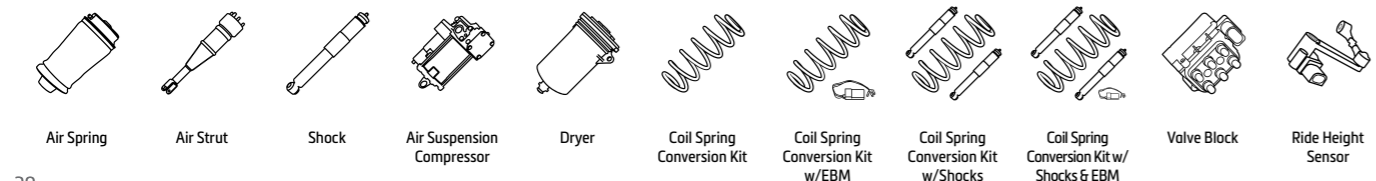

GMC				
Part #	Product Type	Position	Model Information	Attributes
GMT820, GMT830, GMT922, GMT932 (Yukon)				
C-2836			2007-2014 Yukon XL 1500	All Models w/Autoride 6.0, 6.0 4WD
C-3182			2000-2006 Yukon 1500	All Models w/Autoride
C-3183			2000-2006 Yukon XL 1500	All Models w/Autoride
C-3184			2007-2014 Yukon 1500	All Models w/Autoride 5.3, 6.2, 6.2 4WD
C-3185			2007-2014 Yukon XL 1500	All Models w/Autoride 6.0, 6.0 4WD
D-2803			2000-2014 Yukon 1500	All Models w/Autoride 6.2 4WD
			2000-2014 Yukon XL 1500	All Models w/Autoride
MR-3435			2007-2014 Yukon 1500	All Models w/Autoride
			2007-2014 Yukon XL 1500	All Models w/Autoride
MR-3436			2007-2014 Yukon 1500	All Models w/Autoride
			2007-2014 Yukon XL 1500	All Models w/Autoride
MR-3568			2007-2014 Yukon 1500	All Models w/Autoride
			2007-2014 Yukon XL 1500	All Models w/Autoride
P-3242			2000-2014 Yukon 1500	All Models w/Autoride
			2000-2014 Yukon XL 1500	All Models w/Autoride
SK-2760			2000-2006 Yukon 1500	All Models w/Autoride
			2000-2006 Yukon XL 1500	All Models w/Autoride