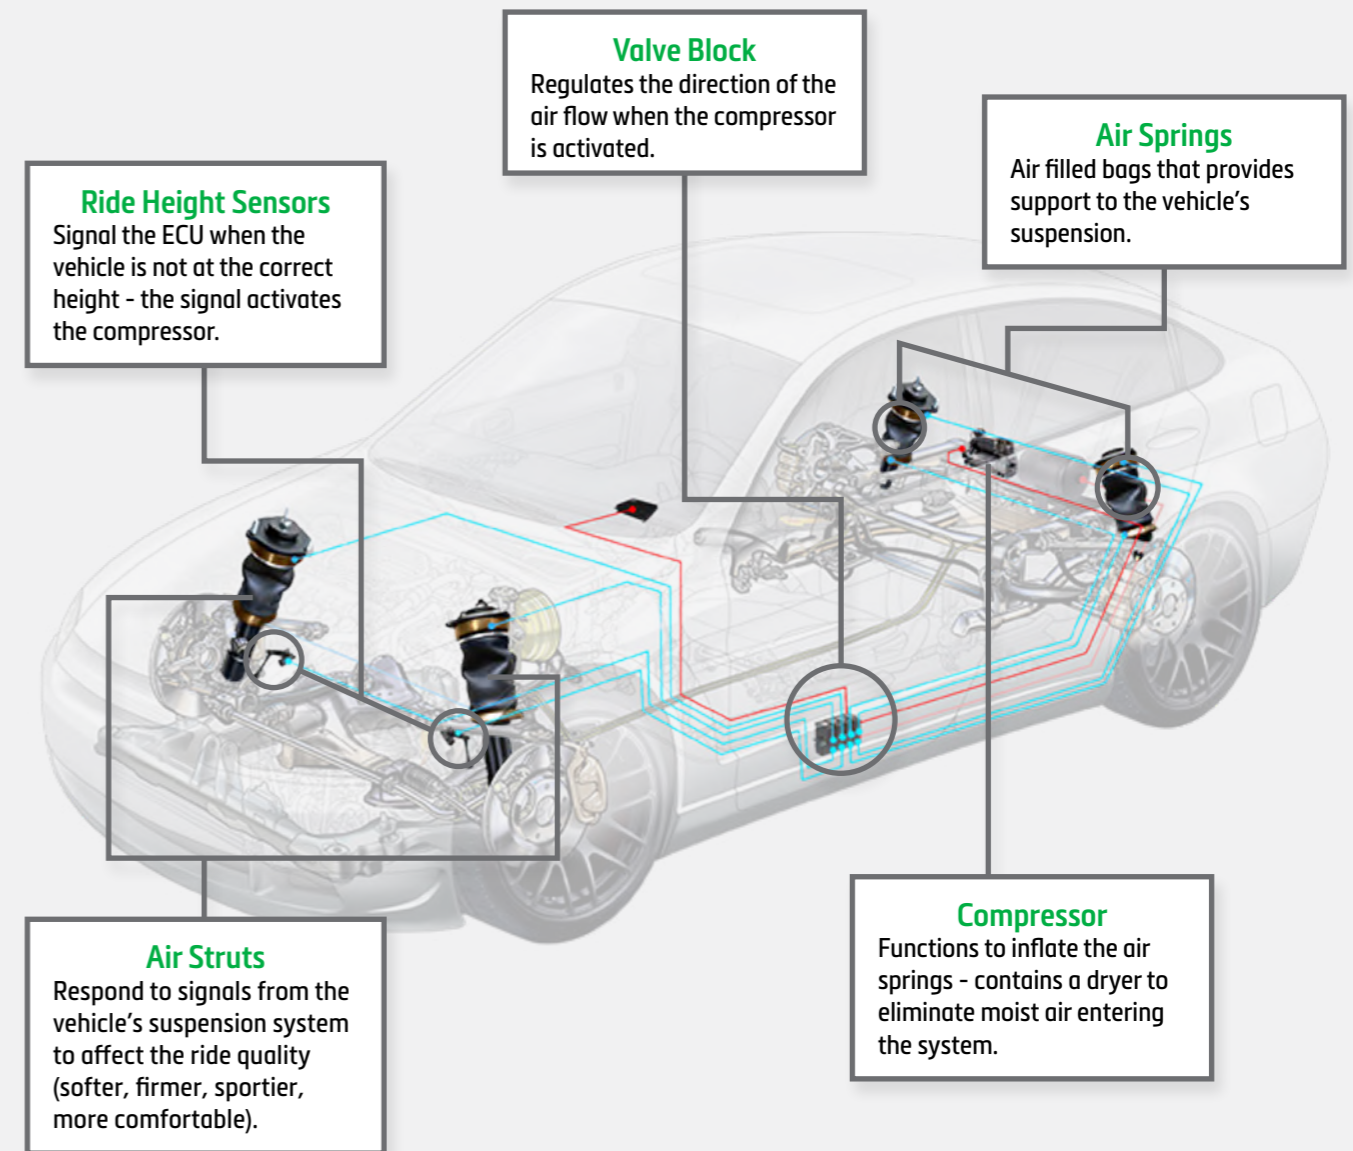

BUICK				
Part #	Product Type	Position	Model Information	Attributes
F55 (Lucerne)				
AS-2950			2005-2011 Lucerne	w/MagneRide, w/Sport Suspension
MR-3446			2005-2011 Lucerne	w/MagneRide
MR-3447			2005-2011 Lucerne	w/MagneRide
MR-3448			2005-2011 Lucerne	w/MagneRide
P-2982			2005-2011 Lucerne	
SK-2952			2005-2011 Lucerne	w/MagneRide, w/Sport Suspension
G Platform (LeSabre/Park Avenue/Riviera)				
AS-2190 (Sold in Pairs)			1994-1999 Riviera	
			1996-2005 Park Avenue	3.8 Supercharged
			1999-2005 LeSabre	3.8
SK-2189 (Sold in Pairs)			2000-2005 LeSabre	3.8
GMT360 (Rainier)				
A-2610 (Gen. II)			2004-2007 Rainier	

AIR SUSPENSION BASICS

Air suspension systems use a compressor to inflate rubber air springs which may be separate from the shock absorber or combined with the damper as an air suspension strut. Height sensors give the ECU (Electronic Control Unit) a signal when the vehicle is not at a predetermined height and the compressor then pumps air into the air springs until the proper height is reached.

Like all rubber components, air springs and struts are wear and tear parts. Typically, the rubber will dry rot and small cracks form where the air bladder rolls upon itself. On average, an air suspension part will need to be replaced in six to ten years. Mileage, climate, driving conditions and off-road usage also influence the replacement rate.