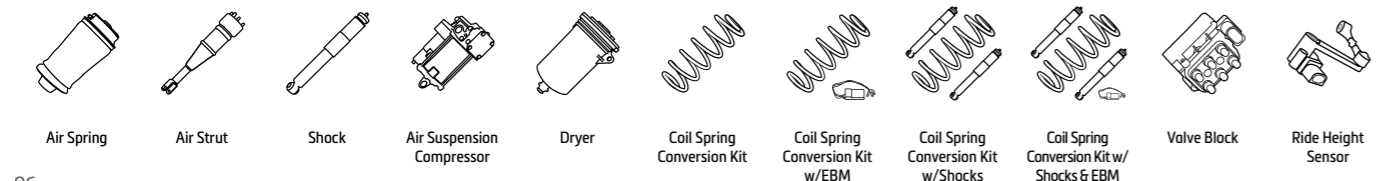

ROLLS-ROYCE				
Part #	Product Type	Position	Model Information	Attributes
RR1/RR2/RR3 (Phantom VII)				
P-2494			2003-2017 Phantom VII	V12, 6.75 V12

SAAB				
Part #	Product Type	Position	Model Information	Attributes
GMT360 (9-7X)				
A-2610 (Gen. II)			2004-2012 9-7X	4.2/5.3 AWD
C-2137			2004-2012 9-7X	4.2/5.3 AWD