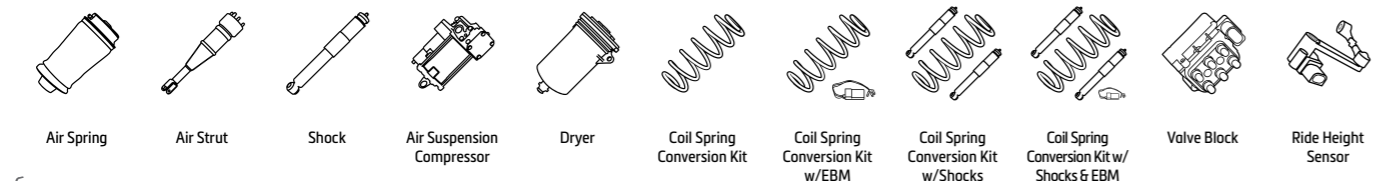

AUDI				
Part #	Product Type	Position	Model Information	Attributes
4G (A7)				
VB-3832	OES		2010-2018 A7 Sportback	1.8 TFSI, 2.0 TFSI/TFSI quattro, 2.8 FSI/FSI quattro, 3.0 TDI/TDI quattro/TFSI quattro, RS7 quattro/performance quattro, S7 quattro
4LB (Q7)				
A-2523			2006-2015 Q7	3.0 TDI quattro/TFSI quattro, 3.6 FSI quattro, 4.2 FSI quattro/TDI quattro, 6.0 TDI quattro
A-2571			2006-2015 Q7	3.0 TDI quattro/TFSI quattro, 3.6 FSI quattro, 4.2 FSI quattro/TDI quattro, 6.0 TDI quattro
A-2572			2006-2015 Q7	3.0 TDI quattro/TFSI quattro, 3.6 FSI quattro, 4.2 FSI quattro/TDI quattro, 6.0 TDI quattro
AS-3164			2006-2015 Q7	3.0 TDI quattro/TFSI quattro, 3.6 FSI quattro, 4.2 FSI quattro/TDI quattro
AS-3165			2006-2015 Q7	3.0 TDI quattro/TFSI quattro, 3.6 FSI quattro, 4.2 FSI quattro/TDI quattro, 6.0 TDI quattro
C-3419			2007-2015 Q7	3.0 TFSI quattro, 3.6 FSI quattro, 4.2 FSI quattro
P-2496	OES		2006-2015 Q7	3.0 TDI quattro/TFSI quattro, 3.6 FSI quattro, 4.2 FSI quattro/TDI quattro, 6.0 TDI quattro
VB-3470			2006-2015 Q7	3.0 TDI quattro/TFSI quattro, 3.6 FSI quattro, 4.2 FSI quattro/TDI quattro, 6.0 TDI quattro
VB-3824	OES		2006-2015 Q7	3.0 TDI quattro/TFSI quattro, 3.6 FSI quattro, 4.2 FSI quattro/TDI quattro, 6.0 TDI quattro
4M (Q7/SQ7)				
P-3473	OES		2015--> Q7	2.0 TFSI quattro, 3.0 TDI e-tron quattro, 3.0 TDI quattro/TFSI quattro, 4.5/5.0 TDI Mild Hybrid quattro, 5.5 TFSI Mild Hybrid quattro, 5.5/6.0 TFSI e quattro, Van (3.0 4.5/5.0 TDI Mild Hybrid quattro, 3.0 TDI quattro)