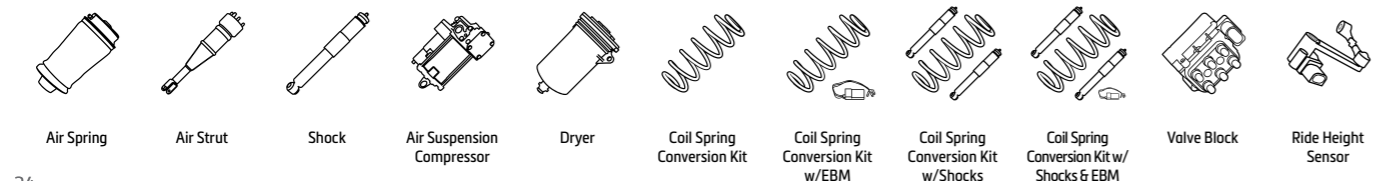

CADILLAC				
Part #	Product Type	Position	Model Information	Attributes
GMT806, GMT820, GMT830, GMT926, GMT936, GMT946 (Escalade)				
AS-2715			2002-2014 Escalade	Short Wheelbase & Long Wheelbase (ESV, EXT) 5.7 AWD, 6.0, 6.0 AWD, 6.2, 6.2 AWD/FLEXFUEL/FLEXFUEL AWD
AS-3430			2002-2014 Escalade	Short Wheelbase & Long Wheelbase (ESV, EXT), w/Autoride Suspension 5.7 AWD, 6.0, 6.0 AWD, 6.2, 6.2 AWD/FLEXFUEL/FLEXFUEL AWD
C-2666			2002-2006 Escalade	Short Wheelbase 5.7 AWD, 6.0, 6.0 AWD, 6.2, 6.2 AWD/FLEXFUEL/FLEXFUEL AWD
C-2667			2002-2006 Escalade	Long Wheelbase (ESV, EXT) 5.7 AWD, 6.0, 6.0 AWD, 6.2, 6.2 AWD/FLEXFUEL/FLEXFUEL AWD
C-2835			2007-2014 Escalade	Short Wheelbase 6.0 Hybrid/Hybrid AWD, 6.2, 6.2 AWD/FLEXFUEL/FLEXFUEL AWD/Flex/Flex AWD
C-2836			2007-2014 Escalade	Long Wheelbase (ESV, EXT) 6.0 Hybrid/Hybrid AWD, 6.2, 6.2 AWD/FLEXFUEL/FLEXFUEL AWD/Flex/Flex AWD
C-3182			2002-2006 Escalade	Short Wheelbase 5.7 AWD, 6.0, 6.0 AWD
C-3183			2002-2006 Escalade	Long Wheelbase (ESV, EXT) 5.7 AWD, 6.0, 6.0 AWD
C-3184			2007-2014 Escalade	Short Wheelbase 6.0 Hybrid/Hybrid AWD, 6.2, 6.2 AWD/FLEXFUEL/FLEXFUEL AWD/Flex/Flex AWD
C-3185			2007-2014 Escalade	Long Wheelbase (ESV, EXT) 6.0 Hybrid/Hybrid AWD, 6.2, 6.2 AWD/FLEXFUEL/FLEXFUEL AWD/Flex/Flex AWD
D-2803			2002-2014 Escalade	Short Wheelbase & Long Wheelbase (ESV, EXT) 5.7 AWD, 6.0, 6.0 AWD, 6.2, 6.2 AWD/FLEXFUEL/FLEXFUEL AWD
MR-3435			2007-2014 Escalade	Short Wheelbase & Long Wheelbase (ESV, EXT) 5.7 AWD, 6.0, 6.0 AWD, 6.2, 6.2 AWD/FLEXFUEL/FLEXFUEL AWD