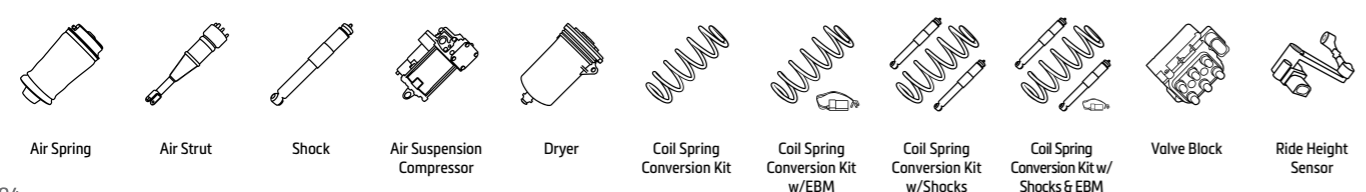

RENAULT				
Part #	Product Type	Position	Model Information	Attributes
ED, EV, FD, FV, HD, HV, JD, JV, UD, UV (Master)				
A-3292			1998-2010 Master II Van	1.9 dCi 80/dTi, 2.2 dCi 90, 2.5 D/dCi/dCi 100 (FD0U, FD0V)/dCi 120, 2.8 dTi, 3.0 dCi 140 (HD0S, FD0S, HD1S)
			1998-2010 Master II Bus	1.9 dCi 80/dTi, 2.2 dCi 90, 2.5 D/dCi/dCi 100 (JDCV)/dCi 120, 2.8 dTi, 3.0 dCi 140 (JD0T)
			1998-2010 Master II Platform/Chassis	2.2 dCi 90, 2.5 D/dCi/dCi 100 (ED4V, ED8V)/dCi 120, 2.8 dTi, 3.0 dCi 140 (ED0S, UD0S)
P-3786	OES		1998--> Master II Van	For optional DriveRite-systems only 1.9 dCi 80/dTi, 2.2 dCi 90, 2.5 D/dCi/dCi 100 (FD0U, FD0V)/dCi 120, 2.8 dTi, 3.0 dCi 140 (HD0S, FD0S, HD1S)
			1998--> Master II Bus	For optional DriveRite-systems only 1.9 dCi 80/dTi, 2.2 dCi 90, 2.5 D/dCi/dCi 100 (JDCV)/dCi 120, 2.8 dTi, 3.0 dCi 140 (JD0T)
			1998--> Master II Platform/Chassis	For optional DriveRite-systems only 2.2 dCi 90, 2.5 D/dCi/dCi 100 (ED4V, ED8V)/dCi 120, 2.8 dTi, 3.0 dCi 140 (ED0S, UD0S)
			2010--> Master III Van	For optional DriveRite-systems only 2.3 dCi 100/110/125/130/135/145/150/165/170/180 RWD/FWD
			2011--> Master III Bus	For optional DriveRite-systems only 2.3 dCi 100/110/125/135/145/150/165/170/180 FWD
			2010--> Master III Platform/Chassis	For optional DriveRite-systems only 2.3 dCi 100/110/125/130/135/145/150/165/170/180 RWD/FWD

ENGINEERED TO RIDE, BUILT TO LAST.®