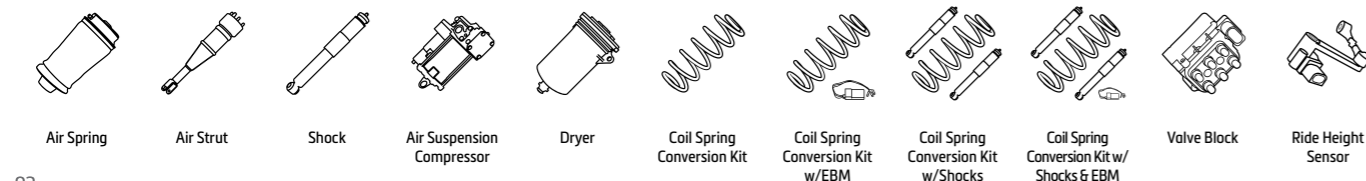

Mercedes-Benz				
Part #	Product Type	Position	Model Information	Attributes
W/V251 (R-Class)				
A-2597			2005-2014 R-Class	w/AIRMATIC, w/ & w/o ADS, w/ & w/o 4MATIC, Incl. AMG R 280/4-matic/CDI, R 300/CDI/CDI 4-matic, R 320 CDI 4-matic, R 350/4-matic/CDI 4-matic/CGI 4-matic, R 500 4-matic, R 63 AMG 4-matic
AS-2394			2005-2014 R-Class	w/AIRMATIC & ADS, w/ & w/o 4MATIC, Incl. AMG R 280/4-matic/CDI, R 300/CDI/CDI 4-matic, R 320 CDI 4-matic, R 350/4-matic/CDI 4-matic/CGI 4-matic
AS-2833			2005-2014 R-Class	w/AIRMATIC & ADS, w/ & w/o 4MATIC, Incl. AMG R 280/4-matic/CDI, R 300/CDI/CDI 4-matic, R 320 CDI 4-matic, R 350/4-matic/CDI 4-matic/CGI 4-matic, R 500 4-matic, R 63 AMG 4-matic, R 500 4-matic
P-3215			2005-2014 R-Class	w/AIRMATIC & ADS, w/ & w/o 4MATIC, Incl. AMG R 280/4-matic/CDI, R 300/CDI/CDI 4-matic, R 320 CDI 4-matic, R 350/4-matic/CDI 4-matic/CGI 4-matic, R 500 4-matic, R 63 AMG 4-matic
P-3281			2005-2014 R-Class	w/AIRMATIC, w/ & w/o ADS, w/ & w/o 4MATIC, Incl. AMG R 280/4-matic/CDI, R 300/CDI/CDI 4-matic, R 320 CDI 4-matic, R 350/4-matic/CDI 4-matic/CGI 4-matic, R 500 4-matic, R 63 AMG 4-matic
RH-3501			2005-2017 R-Class	w/AIRMATIC, w/ & w/o ADS, w/LED or Bi-Xenon Intelligent Lighting Systems R 280/4-matic/CDI/CDI 4-matic, R 300/4-matic/CDI/CDI 4-matic, R 320 4-matic/CDI 4-matic, R 350/4-matic/CDI 4-matic/CGI 4-matic, R400 4-matic, R 500 4-matic, R 63 AMG 4-matic
SK-3217			2005-2014 R-Class	w/AIRMATIC & ADS, w/ & w/o 4MATIC, Non-AMG R 280/CDI/4-matic/CDI 4-matic, R300/CDI/CDI 4-matic, R 320 CDI 4-matic, R 350/4-matic/CDI 4-matic/CGI 4-matic, R400 4-matic, R 500 4-matic
SK-3218			2005-2014 R-Class	w/o AIRMATIC, w/ & w/o 4MATIC, Incl. AMG R 280/CDI/4-matic/CDI 4-matic, R 300/CDI/CDI 4-matic, R 320 CDI 4-matic, R 350/4-matic/CDI 4-matic/CGI 4-matic, R 400 4-matic, R 500 4-matic, R 63 AMG 4-matic
SK-3262			2005-2014 R-Class	w/AIRMATIC & ADS, w/4MATIC, Non-AMG R 280/CDI/4-matic/CDI 4-matic, R300/CDI/CDI 4-matic, R 320 CDI 4-matic, R 350/4-matic/CDI 4-matic/CGI 4-matic, R400 4-matic, R 500 4-matic
VB-3267			2010-2014 R-Class	w/AIRMATIC, w/ & w/o ADS, w/ & w/o 4MATIC, Incl. AMG R 350 CDI 4-matic
VB-3823	OES		2005-2014 R-Class	w/AIRMATIC, w/ & w/o ADS, w/ & w/o 4MATIC, Incl. AMG R 350 CDI 4-matic
VB-3499			2005-2014 R-Class	w/o AIRMATIC, w/ & w/o 4MATIC, Incl. AMG R 280/CDI/CDI 4-matic, R 300/CDI/CDI 4-matic, R 320 CDI 4-matic, R 350/4-matic/CDI 4-matic/CGI 4-matic, R 500 4-matic