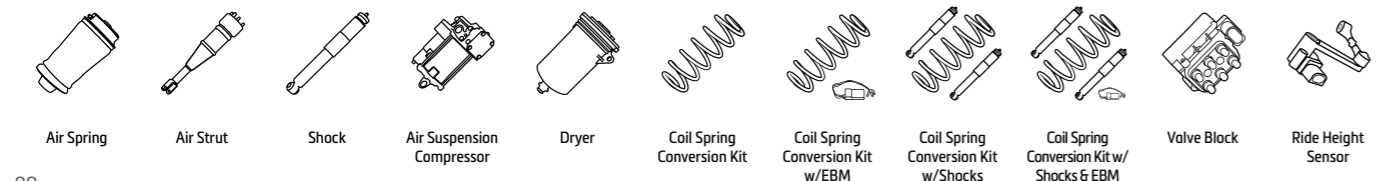

Mercedes-Benz				
Part #	Product Type	Position	Model Information	Attributes
W205 (C-Class)				
SK-3389			2013--> C-Class	w/AIRMATIC, w/ & w/o 4MATIC, Incl. AMG, Excl. C350e AMG C 43 4-matic, AMG C 63/S, C 160, C 180, C 180 BlueTEC/d, C 200 4-matic/BlueTEC/d/EQ Boost/EQ Boost 4-matic, C 220 BlueTEC/d/d 4-matic, C 250, C 250 BlueTEC/d/d 4-matic, C 300, C 300 BlueTEC Hybrid/h/d/d 4-matic, C 400 4-matic, C 450 AMG 4-matic
SK-3390			2013--> C-Class	w/AIRMATIC, w/ & w/o 4MATIC, Incl. AMG, Excl. C350e AMG C 43 4-matic, AMG C 63/S, C 160, C 180, C 180 BlueTEC/d, C 200 4-matic/BlueTEC/d/EQ Boost/EQ Boost 4-matic, C 220 BlueTEC/d/d 4-matic, C 250, C 250 BlueTEC/d/d 4-matic, C 300, C 300 BlueTEC Hybrid/h/d/d 4-matic, C 400 4-matic, C 450 AMG 4-matic
W/V/X222 (S-Class/Maybach)				
AS-3160			2013--> S-Class	w/AIRMATIC, w/4MATIC, w/o ABC, Non-AMG S 350 BlueTEC/d 4-matic/BlueTEC 4-matic, S 400 4-matic/d 4-matic, S 450 4-matic/EQ Boost 4-matic, S 500 4-matic, S 560 4-matic
			2014--> Maybach	w/AIRMATIC, w/4MATIC, w/o ABC, Non-AMG S 400 Maybach 4-matic, S450 Maybach/EQ Boost 4-matic, S 500 Maybach 4-matic, S 560 Maybach 4-matic
AS-3161			2013--> S-Class	w/AIRMATIC, w/4MATIC, w/o ABC, Non-AMG S 350 BlueTEC/d 4-matic/BlueTEC 4-matic, S 400 4-matic/d 4-matic, S 450 4-matic/EQ Boost 4-matic, S 500 4-matic, S 560 4-matic
			2014--> Maybach	w/AIRMATIC, w/4MATIC, w/o ABC, Non-AMG S 400 Maybach 4-matic, S450 Maybach/EQ Boost 4-matic, S 500 Maybach 4-matic, S 560 Maybach 4-matic
AS-3162			2013--> S-Class	w/AIRMATIC, w/o 4MATIC, w/o ABC, Incl. AMG S 300 BlueTEC Hybrid/h, S 350 BlueTEC/d/L/L EQ Boost, S 400 Hybrid/h/d, S 450 EQ Boost, S 500/EQ Boost/Hybrid/e, S 560/e, S 600
			2014--> Maybach	w/AIRMATIC, w/o 4MATIC, w/o ABC, Incl. AMG S 500 Maybach, S 560 Maybach, S 600 Maybach, S 650 Maybach
AS-3163			2013--> S-Class	w/AIRMATIC, w/o 4MATIC, w/o ABC, Incl. AMG S 300 BlueTEC Hybrid/h, S 350 BlueTEC/d, S 400 Hybrid/h/d, S 450 EQ Boost, S 500/EQ Boost/Hybrid/e, S 560/e, S 600
			2014--> Maybach	w/AIRMATIC, w/o 4MATIC, w/o ABC, Incl. AMG S 300 BlueTEC Hybrid/h, S 350 BlueTEC/d, S 400 Hybrid/h/d, S 450 EQ Boost, S 500/EQ Boost/Hybrid/e, S 560/e, S 600
AS-3358			2013--> S-Class	w/AIRMATIC, w/o 4MATIC, w/o ABC, Non-AMG S 300 BlueTEC Hybrid/h, S 350 BlueTEC/d/d 4-matic/BlueTEC 4-matic/d/d 4-matic, S 400 4-matic/Hybrid/h/d/d 4-matic, S 450 4-matic/EQ Boost 4-matic, S 500/4-matic/EQ Boost/Hybrid/e, S 560/4-matic/e, S 600
			2014--> Maybach	w/AIRMATIC, w/o 4MATIC, w/o ABC, Non-AMG S 500 Maybach/Maybach 4-matic, S 560 Maybach/Maybach 4-matic, S 600 Maybach, S 650 Maybach
AS-3359			2013--> S-Class	w/AIRMATIC, w/o 4MATIC, w/o ABC, Non-AMG S 300 BlueTEC Hybrid/h, S 350 BlueTEC/d/d 4-matic/BlueTEC 4-matic/d/d 4-matic, S 400 4-matic/Hybrid/h/d/d 4-matic, S 450 4-matic/EQ Boost 4-matic, S 500/4-matic/EQ Boost/Hybrid/e, S 560/4-matic/e, S 600
			2014--> Maybach	w/AIRMATIC, w/o 4MATIC, w/o ABC, Non-AMG S 500 Maybach/Maybach 4-matic, S 560 Maybach/Maybach 4-matic, S 600 Maybach, S 650 Maybach
AS-3360			2013--> S-Class	w/AIRMATIC, w/ & w/o 4MATIC, w/o ABC, Non-AMG S 300 BlueTEC Hybrid/h, S 350 BlueTEC/d/d 4-matic/BlueTEC 4-matic/d 4-matic, S 400 4-matic/Hybrid/h/d/d 4-matic, S 450 4-matic/EQ Boost/EQ Boost 4-matic, S 500/4-matic/EQ Boost/Hybrid/e, S 560/4-matic/e, S 600
			2014--> Maybach	w/AIRMATIC, w/ & w/o 4MATIC, w/o ABC, Non-AMG S 500 Maybach/Maybach 4-matic, S 560 Maybach/Maybach 4-matic, S 600 Maybach, S 650 Maybach

ENGINEERED TO RIDE, BUILT TO LAST.®