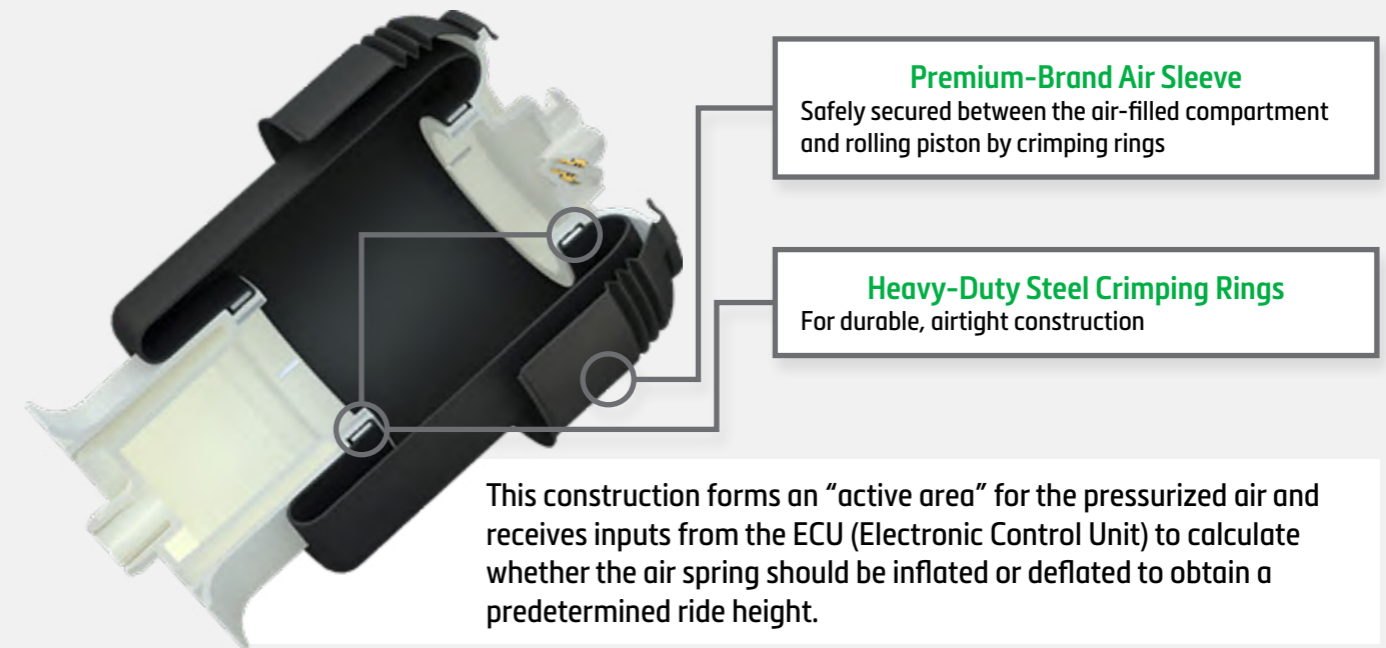

Superior Components

Through the use of OE parts and quality Tier 1 components such as leak-resistant seals, CNC-machined parts, premium name-brand rubber air sleeves, and VOSS air line fittings, Arnott delivers on the superior quality customers can expect with each Arnott part.

Air springs in a vehicle's suspension are durable rubber sleeves that are inflated and deflated through electronic inputs to create a smooth, controlled ride. An air spring can be connected to a vehicle's axel or integrated onto the suspension strut.