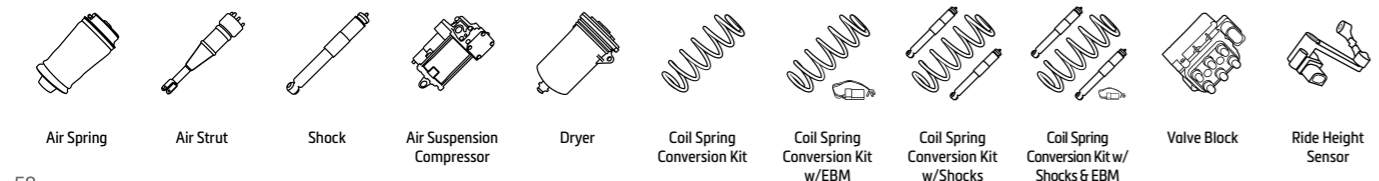

LINCOLN				
Part #	Product Type	Position	Model Information	Attributes
Panther (Town Car)				
C-2614			1990-1997 Town Car	4.6 Liter V8, 5.0 Liter V8
			1998-2002 Town Car	4.6 Liter V8
C-2615			2003-2011 Town Car	4.6 Liter V8
D-2155			1998-2002 Town Car	4.6 Liter V8
D-2171			1990-1997 Town Car	4.6 Liter V8, 5.0 Liter V8
			2003-2011 Town Car	4.6 Liter V8
P-2935			1998-2002 Town Car	4.6 Liter V8
P-2936			1990-1997 Town Car	4.6 Liter V8, 5.0 Liter V8
			2003-2011 Town Car	4.6 Liter V8
U173, U228, U326 (Navigator)				
A-2148			1998-2002 Navigator	2 Wheel Drive
A-2153			1998-2002 Navigator	4 Wheel Drive
A-2647			2007-2014 Navigator	2 Wheel Drive & 4 Wheel Drive
A-2735			2003-2006 Navigator	2 Wheel Drive & 4 Wheel Drive
AS-2139			2003-2006 Navigator	2 Wheel Drive & 4 Wheel Drive
C-2140			2003-2006 Navigator	2 Wheel Drive & 4 Wheel Drive