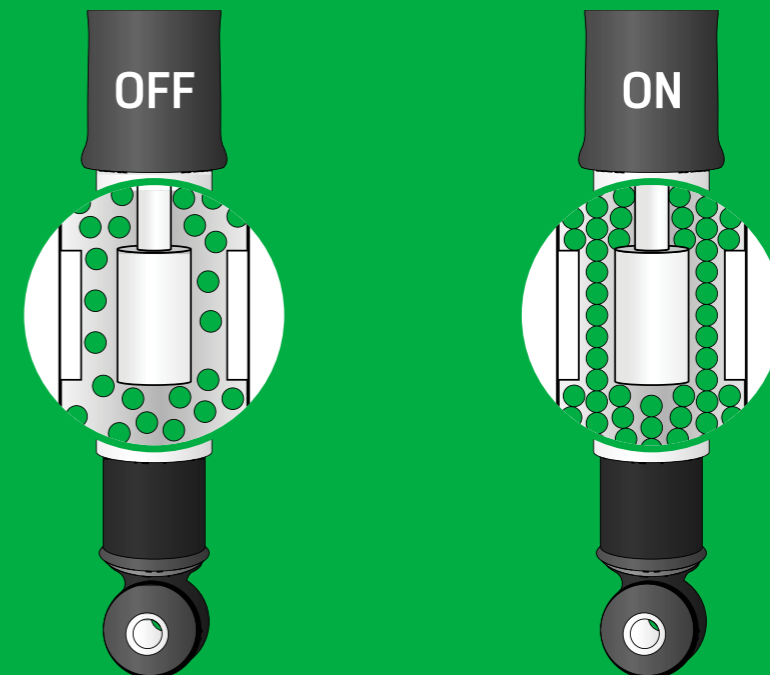

ARNOTT-DESIGNED NEW AIR STRUTS

- Custom-valved shock adapts to driving style
- Premium brand air sleeve, bump stop & dust boot
- Works with vehicle's auto leveling functionality
- CNC-machined aluminum or stamped steel top
- Improved seals to prevent leaks
- Many connect to ADS system to eliminate warning lights
- Engineered & assembled in the USA

REMANUFACTURED AIR STRUTS

- Tested, cleaned & recharged OE shock
- New sealing cap & air line fitting
- Works with vehicle's auto damping & leveling system
- Premium air sleeve, bump stop, air fitting & dust boot
- OE top mount & sensor
- Remanufactured in the USA

MAGNETIC RIDE SHOCKS

Magnetic Ride Shocks are now offered in Arnott's aftermarket suspension product line. Designed as a direct replacement for GM SUVs with the magnetorheological damper system Z95 RPO, Arnott's OES magnetic shocks provide the same adaptive ride as the OE.

What are Magnetic Ride Shocks?

Magnetic Ride Shocks consist of a monotube damper filled with a combination of synthetic hydrocarbon oil and readily magnetized iron particles (the sum of which is known as magnetorheological fluid) as well as electromagnetic coils. Maintaining the system are a sensor set and an Electronic Control Unit (ECU).

How do Magnetic Ride Shocks work?

If the vehicle sensors detect a change in road conditions, a signal is sent to the ECU. The ECU then determines the electromagnetic current strength required for each shock. When activated, the electromagnetic coils create a magnetic field that instantly magnetizes the iron particles, increasing the viscosity of the magnetorheological fluid and suspension stiffness.