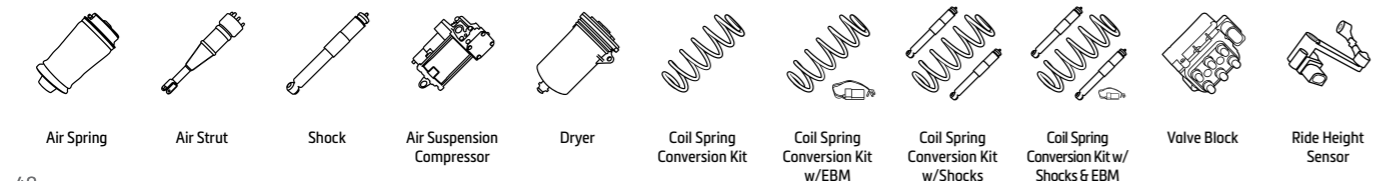

LAND ROVER				
Part #	Product Type	Position	Model Information	Attributes
L322 (Range Rover)				
AS-2796			2006-2012 Range Rover	w/o VDS, Supercharged 3.0 D, 3.6 D, 4.2, 4.4, 4.4 D, 5.0
AS-2797			2009-2012 Range Rover	w/VDS, Incl. Supercharged 3.0 D, 3.6 D, 4.2, 4.4, 4.4 D, 5.0
AS-2798			2009-2012 Range Rover	w/VDS, Incl. Supercharged 3.0 D, 3.6 D, 4.2, 4.4, 4.4 D, 5.0
AS-2961			2002-2005 Range Rover	w/o VDS 3.0 D, 3.6 D, 4.2, 4.4, 4.4 D, 5.0
			2006-2012 Range Rover	w/o VDS, Incl. Supercharged 3.0 D, 3.6 D, 4.2, 4.4, 4.4 D, 5.0
AS-2962			2002-2005 Range Rover	w/o VDS 3.0 D, 3.6 D, 4.2, 4.4, 4.4 D, 5.0
			2006-2012 Range Rover	w/o VDS, Incl. Supercharged 3.0 D, 3.6 D, 4.2, 4.4, 4.4 D, 5.0
C-2518			2002-2005 Range Rover	w/o VDS 3.0 D, 4.4
C-2967			2009-2012 Range Rover	w/VDS, Incl. Supercharged 3.0 D, 3.6 D, 4.2, 4.4, 4.4 D, 5.0
C-2989			2006-2012 Range Rover	w/o VDS, Incl. Supercharged 3.0 D, 3.6 D, 4.2, 4.4, 4.4 D, 5.0
P-2462			2002-2005 Range Rover	w/o VDS 3.0 D, 4.2, 4.4
P-3232			2006-2012 Range Rover	w/o VDS, Incl. Supercharged 3.0 D 4x4, 3.6 D 4x4, 4.2 4x4, 4.4 4x4, 4.4 D 4x4, 5.0 4x4
			2009-2012 Range Rover	w/VDS, Incl. Supercharged 3.0 D 4x4, 3.6 D 4x4, 4.2 4x4, 4.4 4x4, 4.4 D 4x4, 5.0 4x4
RH-3378			2009-2012 Range Rover	w/VDS, Incl. Supercharged 3.0 D 4x4, 3.6 D 4x4, 4.2 4x4, 4.4 4x4, 4.4 D 4x4, 5.0 4x4

ENGINEERED TO RIDE, BUILT TO LAST.®