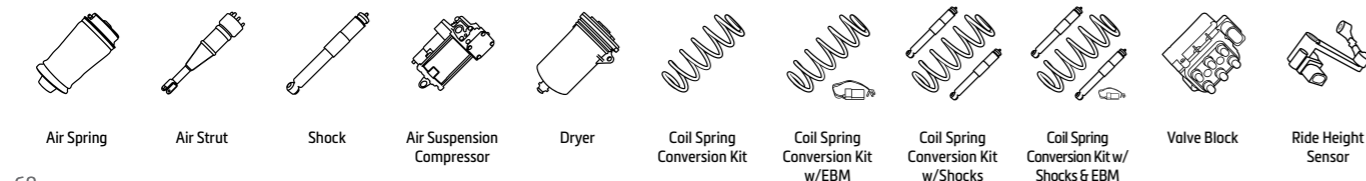

Mercedes-Benz				
Part #	Product Type	Position	Model Information	Attributes
S/W211, C/W219 (CLS-Class/E-Class)				
AS-2295			2003-2008 E-Class	w/AIRMATIC & ADS, w/4MATIC, Non-AMG E 240 4-matic, E 280 4-matic/CDI 4-matic, E 320 4-matic/CDI 4-matic, E 350 4-matic, E 500 4-matic
			2003-2009 E-Class T-Model	w/AIRMATIC & ADS, w/4MATIC, Non-AMG E 240 T 4-matic, E 280 T 4-matic/T CDI 4-matic, E 320 T 4-matic/T CDI 4-matic, E 350 T 4-matic, E 500 T 4-matic
AS-2300			2002-2008 E-Class	w/AIRMATIC & ADS, AMG E 55 AMG Kompressor, E 63 AMG
			2003-2009 E-Class T-Model	w/AIRMATIC & ADS, AMG E 55 T AMG Kompressor, E 63 AMG
			2005-2010 CLS-Class	w/AIRMATIC & ADS, AMG CLS 55 AMG, CLS 63 AMG
AS-2301			2002-2008 E-Class	w/AIRMATIC & ADS, AMG E 55 AMG Kompressor, E 63 AMG
			2003-2009 E-Class T-Model	w/AIRMATIC & ADS, AMG E 55 T AMG Kompressor, E 63 AMG
			2005-2010 CLS-Class	w/AIRMATIC & ADS, AMG CLS 55 AMG, CLS 63 AMG
AS-2785			2002-2008 E-Class	w/AIRMATIC & ADS, w/o 4MATIC, Non-AMG E 200 CDI/Kompressor/NGT, E 220 CDI, E 230, E 240, E 270 CDI, E 280/CDI, E 300 BlueTEC, E 320 CDI, E 350/CGI, E 400 CDI, E 420 CDI, E 500
			2003-2009 E-Class T-Model	w/AIRMATIC & ADS, w/o 4MATIC, Non-AMG 350 CGI, E 200 CDI/Kompressor/T Kompressor, E 220 CDI/T CDI, E 230 T, E 240 T, E 270 T CDI, E 280 T/T CDI, E 320 T/T CDI, E 350 T, E 500 T
			2004-2010 CLS-Class	w/AIRMATIC & ADS, Non-AMG CLS 280, CLS 300, CLS 320 CDI, CLS 350/CDI, CLS 500
AS-2786			2002-2008 E-Class	w/AIRMATIC & ADS, w/o 4MATIC, Non-AMG E 200 CDI/Kompressor/NGT, E 220 CDI, E 230, E 240, E 270 CDI, E 280/CDI, E 300 BlueTEC, E 320 CDI, E 350/CGI, E 400 CDI, E 420 CDI, E 500
			2003-2009 E-Class T-Model	w/AIRMATIC & ADS, w/o 4MATIC, Non-AMG 350 CGI, E 200 CDI/Kompressor/T Kompressor, E 220 CDI/T CDI, E 230 T, E 240 T, E 270 T CDI, E 280 T/T CDI, E 320 T/T CDI, E 350 T, E 500 T
			2004-2010 CLS-Class	w/AIRMATIC & ADS, Non-AMG CLS 280, CLS 300, CLS 320 CDI, CLS 350/CDI, CLS 500
AS-2787			2002-2008 E-Class	w/AIRMATIC & ADS, AMG E 55 AMG Kompressor, E 63 AMG
			2003-2009 E-Class T-Model	w/AIRMATIC & ADS, AMG E 55 T AMG Kompressor, E 63 AMG
			2004-2010 CLS-Class	w/AIRMATIC & ADS, AMG CLS 55 AMG, CLS 63 AMG
AS-2788			2002-2008 E-Class	w/AIRMATIC & ADS, AMG E 55 AMG Kompressor, E 63 AMG
			2003-2009 E-Class T-Model	w/AIRMATIC & ADS, AMG E 55 T AMG Kompressor, E 63 AMG
			2004-2010 CLS-Class	w/AIRMATIC & ADS, AMG CLS 55 AMG, CLS 63 AMG

ENGINEERED TO RIDE, BUILT TO LAST.®