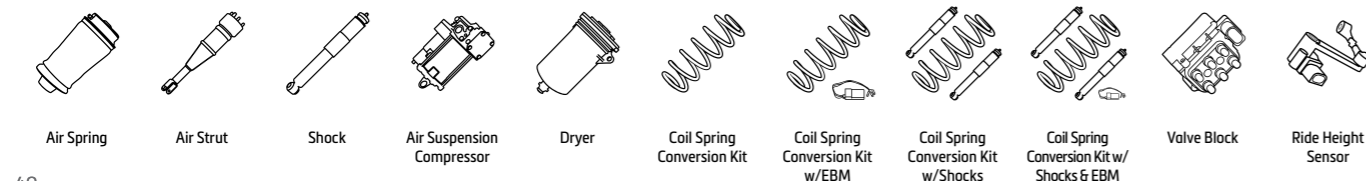

ENGINEERED TO RIDE, BUILT TO LAST.®