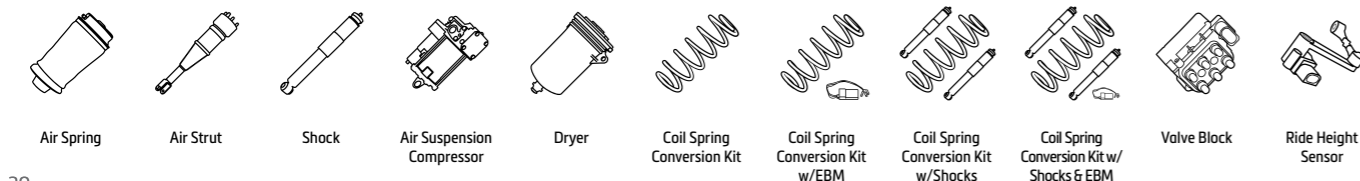

THE ARNOTT ADVANTAGE

- ▲ Trusted for more than 30 years
- ▲ Custom-tuned to specific the application
- ▲ Arnott-owned R&D and test facilities
- ▲ Manufactured with the latest technology using premium components
- ▲ Broadest aftermarket coverage
- ▲ Expert technical support available