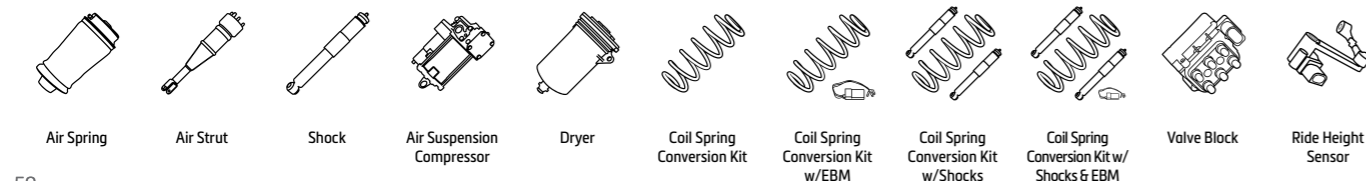

TECH TIP: SOFTWARE UPDATES

Arnott compressors for Land Rover LR3, LR4 and Range Rover Sport may need a software update after installation. Since Land Rover moved away from Hitachi to another compressor supplier, the software update is mandatory. Without this update, the compressor may not function well and this could void the warranty.

ARNOTT NEW SHOCK

- Rear shock for 10-12 Land Rover Range Rover (w/VDS)
- New custom-tuned twin tube shock
- Protective dust boot
- New - not remanufactured, eliminates core handling
- Designed, assembled & tested in the USA
- SK-3382