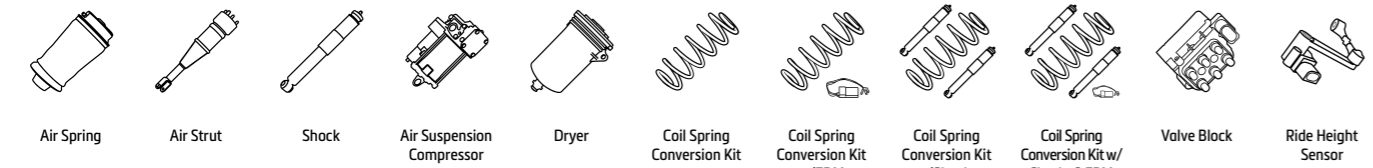

JEEP				
Part #	Product Type	Position	Model Information	Attributes
WK2 (Grand Cherokee)				
AS-3289			2010-2015 Grand Cherokee	w/Quadra-Lift, w/o SRT suspension 3.0 4x4/CRD/CRD V6 4x4, 3.6 V6 4x4/V6 FlexFuel 4x4, 5.7 4x4/V8 4x4, 6.4 SRT8 4x4
AS-3290			2010-2015 Grand Cherokee	w/Quadra-Lift, w/o SRT suspension 3.0 4x4/CRD/CRD V6 4x4, 3.6 V6 4x4/V6 FlexFuel 4x4, 5.7 4x4/V8 4x4, 6.4 SRT8 4x4
AS-3323			2010-2015 Grand Cherokee	w/Quadra-Lift, w/o SRT suspension 3.0 4x4/CRD/CRD V6 4x4, 3.6 V6 4x4/V6 FlexFuel 4x4/VVT 4x4, 5.7 4x4/V8 4x4, 6.2 4x4/i V8 4x4
AS-3324			2010-2015 Grand Cherokee	w/Quadra-Lift, w/o SRT suspension 3.0 4x4/CRD/CRD V6 4x4, 3.6 V6 4x4/V6 FlexFuel 4x4/VVT 4x4, 5.7 4x4/V8 4x4, 6.2 4x4/i V8 4x4
P-3245			2010--> Grand Cherokee	3.0 4x4/CRD/CRD V6 4x4/TD V6 4x4/V6 4x4, 3.6 V6/V6 4x4/V6 FlexFuel 4x4/VVT/VVT 4x4, 5.7 4x4/V8 4x4, 6.2 4x4/i V8 4x4, 6.4 SRT8 4x4
SK-3394			2010--> Grand Cherokee	w/Quadra-Lift, w/o SRT suspension 3.0 4x4/CRD/CRD V6 4x4, 3.6 V6 4x4/V6 FlexFuel 4x4/VVT 4x4, 5.7 4x4/V8 4x4, 6.2 4x4/i V8 4x4, 6.4 SRT8 4x4
VB-3470			2010--> Grand Cherokee	3.0 4x4/CRD/CRD V6 4x4, 3.6 V6 4x4/V6 FlexFuel 4x4/VVT 4x4, 5.7 V8 4x4, 6.4 SRT8 4x4
VB-3824			2010--> Grand Cherokee	3.0 4x4/CRD/CRD V6 4x4, 3.6 V6 4x4/V6 FlexFuel 4x4/VVT 4x4, 5.7 V8 4x4, 6.4 SRT8 4x4

LAMBORGHINI				
Part #	Product Type	Position	Model Information	Attributes
P-3473			2018--> Urus	4.0 All-wheel drive

LAND ROVER				
Part #	Product Type	Position	Model Information	Attributes
L318 (Discovery II)				
A-2202			1998-2004 Discovery II	2.5 Td5, 4.0 V8
C-2203			1998-2004 Discovery II	2.5 Td5, 4.0 V8
P-2495			1998-2004 Discovery II	2.5 Td5, 4.0 V8
L319 (Discovery LR3/LR4)				
AS-2534			2004-2009 Discovery LR3 2009-2018 Discovery LR4	2.7 TD, 4.0, 4.0 V6, 4.4 2.7 TD, 3.0, 3.0 TD, 4.0, 5.0 V8
AS-2809			2004-2009 Discovery LR3 2009-2018 Discovery LR4	2.7 TD, 4.0, 4.0 V6, 4.4 2.7 TD, 3.0, 3.0 TD, 4.0, 5.0 V8
C-3619			2004-2009 Discovery LR3	2.7 TD 4x4
C-3620			2009-2018 Discovery LR4	2.7 TD 4x4, 3.0 4x4, 3.0 TD 4x4, 3.0 SDV6 4x4, 4.0 4x4, 5.0 V8 4x4
P-3431			2004-2009 Discovery LR3 2009-2018 Discovery LR4	2.7 TD, 4.0, 4.0 V6, 4.4 2.7 TD, 3.0, 3.0 TD, 4.0, 5.0 V8

L320 (Range Rover Sport)				
Part #	Product Type	Position	Model Information	Attributes
AS-2534			2005-2013 Range Rover Sport	Incl. Supercharged 2.7 D, 3.0 D, 3.6 D, 4.2, 4.2 4x4, 4.4, 5.0
AS-2761			2009-2013 Range Rover Sport	w/VDS, Supercharged 2.7 d 4x4, 3.0 D, 3.6 D 4x4, 4.2 4x4, 4.4 4x4, 5.0 4x4
AS-2762			2009-2013 Range Rover Sport	w/VDS, Supercharged 2.7 d 4x4, 3.0 D, 3.6 D 4x4, 4.2 4x4, 4.4 4x4, 5.0 4x4
AS-2809			2005-2013 Range Rover Sport	Incl. Supercharged 2.7 D, 2.7 TD 4x4, 3.0 D, 3.0 TD 4x4, 3.6 D, 4.2, 4.4, 5.0