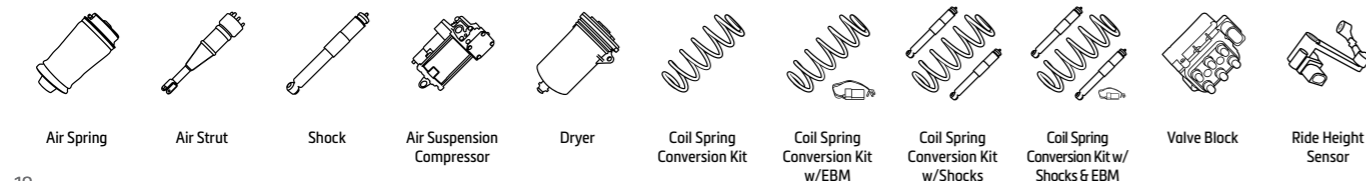

WABCO SOLENOID VALVE BLOCK

- Solenoid valve block for 09-17 BMW 5 Series GT (F07/F11) & 7 Series (F01/02/04)
- Direct OE replacement
- Made from quality materials
- Color-coded for fast installation
- VB-3787