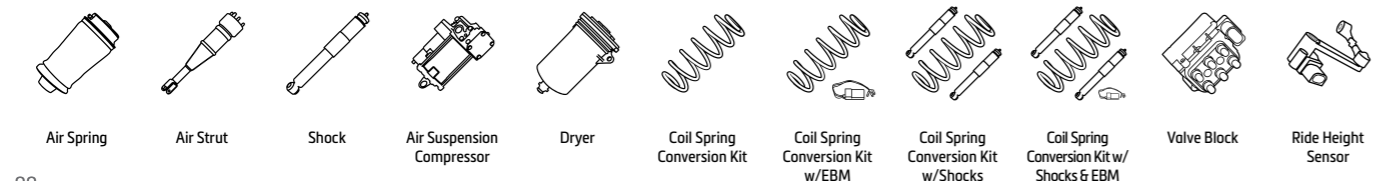

OLDSMOBILE				
Part #	Product Type	Position	Model Information	Attributes
G Platform (Aurora)				
AS-2190 (Sold in Pairs)			1995-2003 Aurora	
SK-2189 (Sold in Pairs)			1998-2003 Aurora	
GMT360 (Bravado)				
A-2610 (Gen. II)			2002-2004 Bravada	
C-2137			2002-2004 Bravada	

OPEL				
Part #	Product Type	Position	Model Information	Attributes
X12 (Combo)				
P-3786			2012--> Combo Box Body/MPV	For optional DriveRite-systems only 1.4, 1.4 CNG, 1.3 CDTI, 1.6 CDTI, 2.0 CDTI
			2012--> Combo Tour	For optional DriveRite-systems only 1.4, 1.4 CNG, 1.3 CDTI, 1.6 CDTI, 2.0 CDTI
X62 (Movano)				
P-3786			2010--> Movano B Bus	For optional DriveRite-systems only Bus, van, platform - 2.3 CDTI FWD
X70 (Movano)				
A-3292			1998-2010 Movano Bus	1.9 DTI, 2.2 DTI, 2.5 D, 2.5 CDTI, 2.8 DTI, 3.0 DTI
			1999-2010 Movano Van	1.9 DTI, 2.2 DTI, 2.5 D, 2.5 DTI, 2.5 CDTI, 2.8 DTI, 3.0 DTI
			1998-2010 Movano Platform	2.2 DTI, 2.5 D, 2.5 DTI, 2.5 CDTI, 2.8 DTI, 3.0 DTI
X82 (Vivaro)				
P-3786			2014--> Vivaro B	For optional DriveRite-systems only Bus, van, platform - 1.6 CDTI
X82 (Vivaro)				
P-3786			2001--> Vivaro A	For optional DriveRite-systems only Bus, van, platform - 1.9 DI, 1.9 DTI, 2.0 16V, 2.0 CDTI, 2.0 ECOTEC, 2.5 DTI, 2.5 CDTI

PEUGEOT				
Part #	Product Type	Position	Model Information	Attributes
Boxer				
A-3634			2005--> Boxer	2.0 BlueHDi 110/120/130/130 4x4/160/160 4x4, 2.0 BlueHDi 110/140/165, 2.2 HDi 100/110/120/130/130 4x4/150/150 4x4, 2.2 HDi 110/130/150, 2.8 HDi, 3.0 HDi/145/160/175, e-Boxer
EB_ (807)				
P-3786			2002--> 807	For optional DriveRite-systems only Van, 2.0, 2.0 HDi, 2.0 16V, 2.2, 2.2 HDi, 3.0 V6, HDi
Partner				
P-3786			2008--> Partner Box Body/MPV	For optional DriveRite-systems only 1.2 THP, 1.6, 1.6 HDi, 1.6 HDi / BlueHDi 75, 1.6 HDi 16V/4x4, 1.6 BlueHDi 100, 1.6 BlueHDi 120, 1.6 HDi 90, Électrique
			2009--> Partner Platform	For optional DriveRite-systems only 1.6 HDi, 1.6 HDi 16V, 1.6 BlueHDi 100
			2008--> Partner Tepee	For optional DriveRite-systems only 1.2 THP, 1.6, 1.6 HDi, 1.6 HDi / BlueHDi 75, 1.6 HDi 16V/4x4, 1.6 BlueHDi 100, 1.6 BlueHDi 120, 1.6 HDi 90, Électrique
VF3_ (Expert)				
A-3303			2007-2016 Expert Tepee	1.6 HDi 90 8V, 1.6 HDi 90 16V, 2.0 HDi 100, 2.0 HDi 120/4x4, 2.0 HDi 130/4x4, 2.0 HDi 140, 2.0 HDi 165, 2.0 16V
			2007-2016 Expert Van	1.6 HDi 90 8V, 1.6 HDi 90 16V, 2.0 HDi 100, 2.0 HDi 120/4x4, 2.0 HDi 130/4x4, 2.0 HDi 140, 2.0 HDi 165, 2.0 16V
			2007-2016 Expert Platform	1.6 HDi 90 8V, 1.6 HDi 90 16V, 2.0 HDi 120, 2.0 HDi 130, 2.0 HDi 140, 2.0 HDi 165
P-2851			2007-2016 Expert Tepee	1.6 HDi 90 8V, 1.6 HDi 90 16V, 2.0 HDi 100, 2.0 HDi 120/4x4, 2.0 HDi 130/4x4, 2.0 HDi 140, 2.0 HDi 165, 2.0 16V
			2007-2016 Expert Van	1.6 HDi 90 8V, 1.6 HDi 90 16V, 2.0 HDi 100, 2.0 HDi 120/4x4, 2.0 HDi 130/4x4, 2.0 HDi 140, 2.0 HDi 165, 2.0 16V
			2007-2016 Expert Platform	1.6 HDi 90 8V, 1.6 HDi 90 16V, 2.0 HDi 120, 2.0 HDi 130, 2.0 HDi 140, 2.0 HDi 165
P-3786			2007--> Expert Tepee/Van/Platform	For optional DriveRite-systems only 1.6 HDi 90 8V, 1.6 HDi 90 16V, 2.0 HDi 100, 2.0 HDi 120/4x4, 2.0 HDi 130/4x4, 2.0 HDi 140, 2.0 HDi 165, 2.0 16V, 1.6 HDi 90 8V, 1.6 HDi 90 16V, 2.0 HDi 120, 2.0 HDi 130, 2.0 HDi 140, 2.0 HDi 165

PONTIAC				
Part #	Product Type	Position	Model Information	Attributes
G Platform (Bonneville)				
AS-2190 (Sold in Pairs)			2000-2004 Bonneville	
SK-2189 (Sold in Pairs)			2000-2004 Bonneville	

Arnott computer-tests remanufactured shocks and struts as well as compressors for durability and OE functionality.