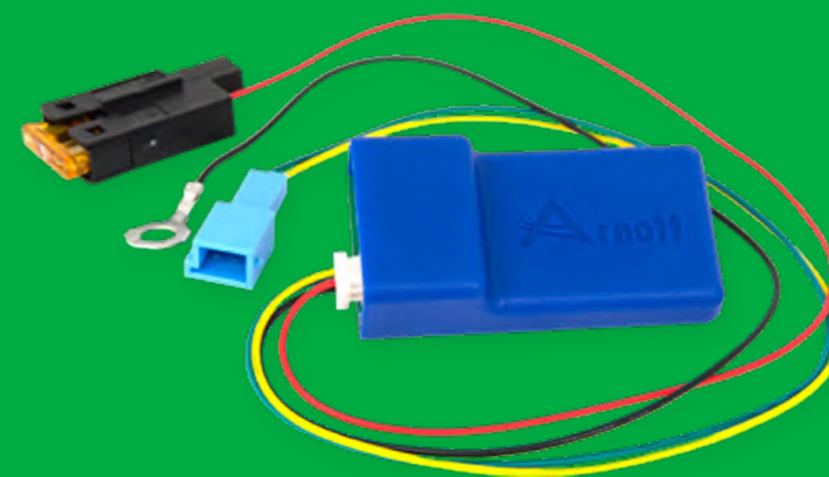

COIL SPRING CONVERSION KITS

- Patented Electronic Bypass Module (EBM) eliminates fault codes
- Custom-valved shock absorbers
- Durable American-made, powder-coated coil springs
- Pre-assembled for easy & safe installation
- OE fit with no modifications needed