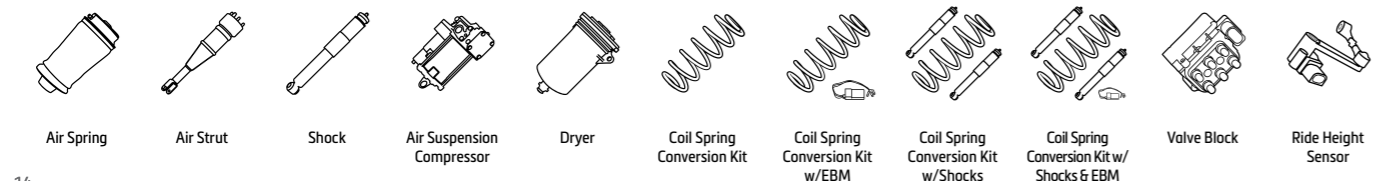

BENTLEY				
Part #	Product Type	Position	Model Information	Attributes
D1 (Continental Coupe, Flying Spur, Convertible)				
AS-2580			2003--> Continental Coupe	3W_ 393/4 - 4.0, 4.0 AWD/FLEX/FLEX AWD/GT, 6.0, 6.0 AWD/CS ISR/FLEX/FLEX AWD/Supersports AWD
			2005-2010 Continental Flying Spur	3W_ - 6.0, 6.0 Flex
			2006--> Continental Convertible	3W_ 393/4 - 4.0, 4.0 AWD/FLEX/FLEX AWD/GT, 6.0, 6.0 AWD/CS ISR/FLEX/FLEX AWD/Supersports AWD
AS-2581			2003--> Continental Coupe	3W_ 393/4 - 4.0, 4.0 AWD/FLEX/FLEX AWD/GT, 6.0, 6.0 AWD/CS ISR/FLEX/FLEX AWD/Supersports AWD
			2005-2010 Continental Flying Spur	3W_ - 6.0, 6.0 Flex
			2006--> Continental Convertible	3W_ 393/4 - 4.0, 4.0 AWD/FLEX/FLEX AWD/GT, 6.0, 6.0 AWD/CS ISR/FLEX/FLEX AWD/Supersports AWD
AS-2892			2003--> Continental Coupe	3W_ 393/4 - 4.0, 4.0 AWD/FLEX/FLEX AWD/GT, 6.0, 6.0 AWD/CS ISR/FLEX/FLEX AWD/Supersports AWD
			2005-2010 Continental Flying Spur	3W_ - 6.0, 6.0 Flex
			2006--> Continental Convertible	3W_ 393/4 - 4.0, 4.0 AWD/FLEX/FLEX AWD/GT, 6.0, 6.0 AWD/CS ISR/FLEX/FLEX AWD/Supersports AWD
AS-2893			2003--> Continental Coupe	3W_ 393/4 - 4.0, 4.0 AWD/FLEX/FLEX AWD/GT, 6.0, 6.0 AWD/CS ISR/FLEX/FLEX AWD/Supersports AWD
			2005-2010 Continental Flying Spur	3W_ - 6.0, 6.0 Flex
			2006--> Continental Convertible	3W_ 393/4 - 4.0, 4.0 AWD/FLEX/FLEX AWD/GT, 6.0, 6.0 AWD/CS ISR/FLEX/FLEX AWD/Supersports AWD
AS-2968			2003--> Continental Coupe	3W_ 393/4 - 4.0, 4.0 AWD/FLEX/FLEX AWD/GT, 6.0, 6.0 AWD/CS ISR/FLEX/FLEX AWD/Supersports AWD
			2005-2010 Continental Flying Spur	3W_ - 6.0, 6.0 Flex
			2006--> Continental Convertible	3W_ 393/4 - 4.0, 4.0 AWD/FLEX/FLEX AWD/GT, 6.0, 6.0 AWD/CS ISR/FLEX/FLEX AWD/Supersports AWD
AS-2969			2003--> Continental Coupe	3W_ 393/4 - 4.0, 4.0 AWD/FLEX/FLEX AWD/GT, 6.0, 6.0 AWD/CS ISR/FLEX/FLEX AWD/Supersports AWD
			2005-2010 Continental Flying Spur	3W_ - 6.0, 6.0 Flex
			2006--> Continental Convertible	3W_ 393/4 - 4.0, 4.0 AWD/FLEX/FLEX AWD/GT, 6.0, 6.0 AWD/CS ISR/FLEX/FLEX AWD/Supersports AWD
AS-3127			2003--> Continental Coupe	3W_ 393/4 - 4.0, 4.0 AWD/FLEX/FLEX AWD/GT, 6.0, 6.0 AWD/CS ISR/FLEX/FLEX AWD/Supersports AWD
			2005-2010 Continental Flying Spur	3W_ - 6.0, 6.0 Flex
			2006--> Continental Convertible	3W_ 393/4 - 4.0, 4.0 AWD/FLEX/FLEX AWD/GT, 6.0, 6.0 AWD/CS ISR/FLEX/FLEX AWD/Supersports AWD
AS-3128			2003--> Continental Coupe	3W_ 393/4 - 4.0, 4.0 AWD/FLEX/FLEX AWD/GT, 6.0, 6.0 AWD/CS ISR/FLEX/FLEX AWD/Supersports AWD
			2005-2010 Continental Flying Spur	3W_ - 6.0, 6.0 Flex
			2006--> Continental Convertible	3W_ 393/4 - 4.0, 4.0 AWD/FLEX/FLEX AWD/GT, 6.0, 6.0 AWD/CS ISR/FLEX/FLEX AWD/Supersports AWD
AS-3129			2003--> Continental Coupe	3W_ 393/4 - 4.0, 4.0 AWD/FLEX/FLEX AWD/GT, 6.0, 6.0 AWD/CS ISR/FLEX/FLEX AWD/Supersports AWD
			2005-2010 Continental Flying Spur	3W_ - 6.0, 6.0 Flex
			2006--> Continental Convertible	3W_ 393/4 - 4.0, 4.0 AWD/FLEX/FLEX AWD/GT, 6.0, 6.0 AWD/CS ISR/FLEX/FLEX AWD/Supersports AWD
AS-3130			2003--> Continental Coupe	3W_ 393/4 - 4.0, 4.0 AWD/FLEX/FLEX AWD/GT, 6.0, 6.0 AWD/CS ISR/FLEX/FLEX AWD/Supersports AWD
			2005-2010 Continental Flying Spur	3W_ - 6.0, 6.0 Flex
			2006--> Continental Convertible	3W_ 393/4 - 4.0, 4.0 AWD/FLEX/FLEX AWD/GT, 6.0, 6.0 AWD/CS ISR/FLEX/FLEX AWD/Supersports AWD
P-2740			2003--> Continental Coupe	3W_ 393/4 - 4.0, 4.0 AWD/FLEX/FLEX AWD/GT, 6.0, 6.0 AWD/CS ISR/FLEX/FLEX AWD/Supersports AWD
			2005-2010 Continental Flying Spur	3W_ - 6.0, 6.0 Flex
			2006--> Continental Convertible	3W_ 393/4 - 4.0, 4.0 AWD/FLEX/FLEX AWD/GT, 6.0, 6.0 AWD/CS ISR/FLEX/FLEX AWD/Supersports AWD

BENTLEY				
Part #	Product Type	Position	Model Information	Attributes
D1 (Continental Coupe, Flying Spur, Convertible)				
VB-3265			2003--> Continental Coupe	3W_ 393/4 - 4.0, 4.0 AWD/FLEX/FLEX AWD/GT, 6.0, 6.0 AWD/CS ISR/FLEX/FLEX AWD/Supersports AWD
			2005-2010 Continental Flying Spur	3W_ - 6.0, 6.0 Flex
			2006--> Continental Convertible	3W_ 393/4 - 4.0, 4.0 AWD/FLEX/FLEX AWD/GT, 6.0, 6.0 AWD/CS ISR/FLEX/FLEX AWD/Supersports AWD
VB-3831			2003--> Continental Coupe	3W_ 393/4 - 4.0, 4.0 AWD/FLEX/FLEX AWD/GT, 6.0, 6.0 AWD/CS ISR/FLEX/FLEX AWD/Supersports AWD
			2005-2010 Continental Flying Spur	3W_ - 6.0, 6.0 Flex
			2006--> Continental Convertible	3W_ 393/4 - 4.0, 4.0 AWD/FLEX/FLEX AWD/GT, 6.0, 6.0 AWD/CS ISR/FLEX/FLEX AWD/Supersports AWD
F4/4V1 (Bentayga)				
P-3473			2015--> Bentayga	3.0 Hybrid, 4.0, 4.0 D, 4.0 TDI, 6.0
3Y_ (Mulsanne)				
P-2986			2009-2020 Mulsanne	6.8, 6.8 Speed

BMW				
Part #	Product Type	Position	Model Information	Attributes
E39 (5 Series)				
A-2737			1996-2004 5 Series	Wagon Only, w/Rear Air Leveling 520 d/i, 523 i, 525 d/i/tds, 528 i, 530 d/i, 540 i
A-2738			1996-2004 5 Series	Wagon Only, w/Rear Air Leveling 520 d/i, 523 i, 525 d/i/tds, 528 i, 530 d/i, 540 i
P-2469			1996-2004 5 Series	Wagon Only, w/Rear Leveling 520 d/i, 523 i, 525 d/i/tds, 528 i, 530 d/i, 540 i
E53 (X5)				
A-2501			2000-2006 X5	w/Rear Leveling, w/o Sport Suspension 3.0 d, 4.4 i, 4.6 is, 4.8 is
A-2502			2000-2006 X5	w/Rear Leveling, w/o Sport Suspension 3.0 d, 4.4 i, 4.6 is, 4.8 is
A-2503			2000-2006 X5	w/Rear Leveling, w/Sport Suspension 3.0 d, 4.4 i, 4.6 is, 4.8 is