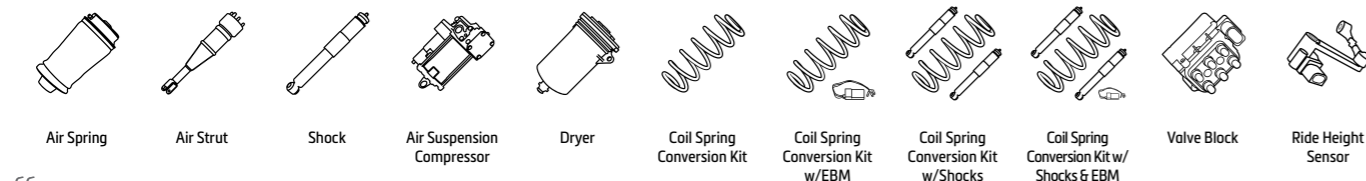

Mercedes-Benz				
Part #	Product Type	Position	Model Information	Attributes
R230 (SL-Class)				
SK-2470			2007-2012 SL-Class	w/ABC Suspension, Non-AMG 600
SK-2471			2007-2012 SL-Class	w/ABC Suspension, Non-AMG 600
SK-2472			2007-2012 SL-Class	w/ABC Suspension, Non-AMG 600
SK-2473			2007-2012 SL-Class	w/ABC Suspension, Non-AMG 600
SK-2482			2007-2012 SL-Class	w/ABC Suspension, SL55/66, AMG 55 AMG/AMG Kompressor, 63 AMG, 65 AMG, 65 AMG Black Series
SK-2483			2007-2012 SL-Class	w/ABC Suspension, SL55/66, AMG 55 AMG/AMG Kompressor, 63 AMG, 65 AMG, 65 AMG Black Series
SK-2484			2007-2012 SL-Class	w/ABC Suspension, SL55/66, AMG 55 AMG/AMG Kompressor, 63 AMG, 65 AMG, 65 AMG Black Series
SK-2485			2007-2012 SL-Class	w/ABC Suspension, SL55/66, AMG 55 AMG/AMG Kompressor, 63 AMG, 65 AMG, 65 AMG Black Series
R231 (SL-Class)				
SK-3601			2012--> SL-Class	Non-AMG 350, 400, 500
SK-3602			2012--> SL-Class	Non-AMG 350, 400, 500
SK-3627			2012--> SL-Class	Non-AMG 350, 400, 500