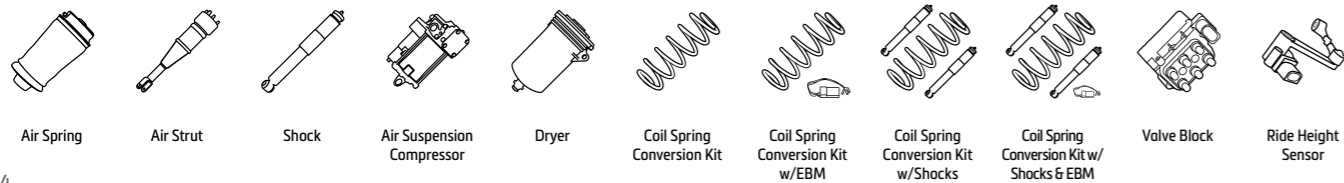

LEXUS				
Part #	Product Type	Position	Model Information	Attributes
UCF30 (LS 430)				
AS-2894			2000-2006 LS 430	XF30
AS-3073			2000-2006 LS 430	XF30
AS-3074			2000-2006 LS 430	XF30
P-3187	OES		2000-2006 LS 430	XF30
USF40, USF41, USF45, USF46, UVF45, UVF46 (LS 460/460L, LS 600h)				
AS-2855			2006-2012 LS 460	w/RWD, Short Wheelbase
			2006-2012 LS 460L	w/RWD, Long Wheelbase
AS-2856			2006-2012 LS 460	w/AWD or RWD, Short Wheelbase
			2006-2012 LS 460L	w/AWD or RWD, Long Wheelbase
			2006-2012 LS 600	Short Wheelbase, Hybrid
			2006-2012 LS 600h L	Long Wheelbase, Hybrid
P-3188	OES		2006-2017 LS 460	w/AWD or RWD, Short Wheelbase
			2006-2017 LS 460L	w/AWD or RWD, Long Wheelbase
			2008-2016 LS 600	Short Wheelbase, Hybrid
			2008-2016 LS 600h L	Long Wheelbase, Hybrid
RH-3760			2006-2017 LS 460	w/RWD, Short Wheelbase
			2006-2017 LS 460L	w/RWD, Long Wheelbase
			2013-2016 LS 600h	w/RWD, Short Wheelbase
RH-3761			2006-2017 LS 460	w/RWD, Short Wheelbase
			2006-2017 LS 460L	w/RWD, Long Wheelbase
			2013-2016 LS 600h	w/RWD, Short Wheelbase
RH-3762			2006-2017 LS 460	w/AWD, Short Wheelbase
			2006-2017 LS 460L	w/AWD, Long Wheelbase
			2013-2016 LS 600h	w/AWD, Short Wheelbase
RH-3763			2006-2017 LS 460	w/AWD, Short Wheelbase
			2006-2017 LS 460L	w/AWD, Long Wheelbase
			2013-2016 LS 600h	w/AWD, Short Wheelbase