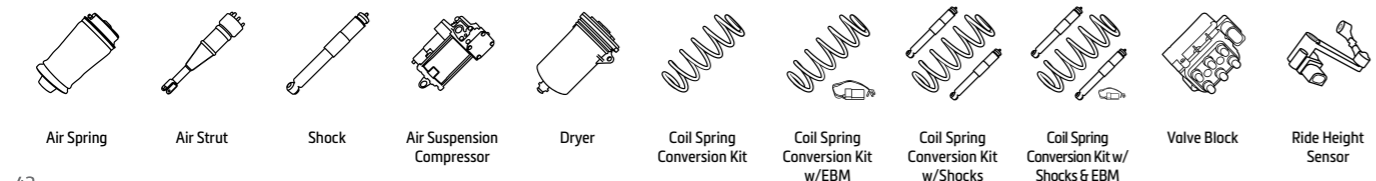

JAGUAR				
Part #	Product Type	Position	Model Information	Attributes
X250 (XF Series)				
P-3734	OES		2012-2015 XF Series Sportbrake	2.0 T, 2.2D, 3.0 D, 5.0 XFR-S
X350, X358 (XJ Series)				
AS-2888			2003-2009 XJ Series	w/Comfort Suspension 3.0, 3.6, 4.2, D 2.7, R 4.2
AS-2889			2003-2009 XJ Series	w/Comfort Suspension 3.0, 3.6, 4.2, D 2.7, R 4.2
AS-2890			2003-2009 XJ Series	w/Sport Suspension 3.0, 3.6, 4.2, D 2.7, R 4.2
AS-2891			2003-2009 XJ Series	w/Sport Suspension 3.0, 3.6, 4.2, D 2.7, R 4.2
C-2745			2003-2009 XJ Series	3.0, 3.6, 4.2, D 2.7,
P-2291	OES		2003-2009 XJ Series	3.0, 3.6, 4.2, D 2.7, R 4.2
VB-3492			2003-2009 XJ Series	3.0, 3.6, 4.2, D 2.7, R 4.2
X351 (XJ Series)				
AS-3234			2009--> XJ Series	w/AWD or RWD, Short Wheelbase & Long Wheelbase 2.0, 3.0, 3.0 AWD/D, 5.0, 5.0 R575/V8
P-3244			2009--> XJ Series	w/AWD or RWD, Short Wheelbase & Long Wheelbase 2.0, 3.0, 3.0 AWD/D, 5.0, 5.0 R575/V8

Comprehensive Quality Assurance

Arnott's Quality Assurance Team is part of the process from development to production. At every step, they make sure that Arnott's high standards of quality, engineering and manufacturing are maintained.