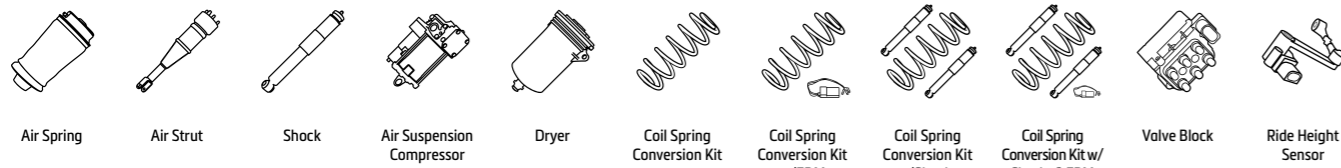

PORSCHE				
Part #	Product Type	Position	Model Information	Attributes
970 (Panamera)				
RH-3714			2009-2016 Panamera	3.0 4S/D/S/S E-Hybrid, 3.6/4, 4.8 4S/GTS/S/Turbo/Turbo S
RH-3715			2009-2016 Panamera	3.0 4S/D/S/S E-Hybrid, 3.6/4, 4.8 4S/GTS/S/Turbo/Turbo S
RH-3716			2009-2016 Panamera	3.0 4S/D/S/S E-Hybrid, 3.6/4, 4.8 4S/GTS/S/Turbo/Turbo S
RH-3717			2009-2013 Panamera	3.0 4S/D/S/S E-Hybrid, 3.6/4, 4.8 4S/GTS/S/Turbo/Turbo S
VB-3470			2009-2016 Panamera	Excl. Hybrid 3.0 4S/D/S/S E-Hybrid, 3.6/4, 4.8 4S/GTS/S/Turbo/Turbo S
VB-3824			2009-2016 Panamera	3.0 4S/D/S/S E-Hybrid, 3.6/4, 4.8 4S/GTS/S/Turbo/Turbo S