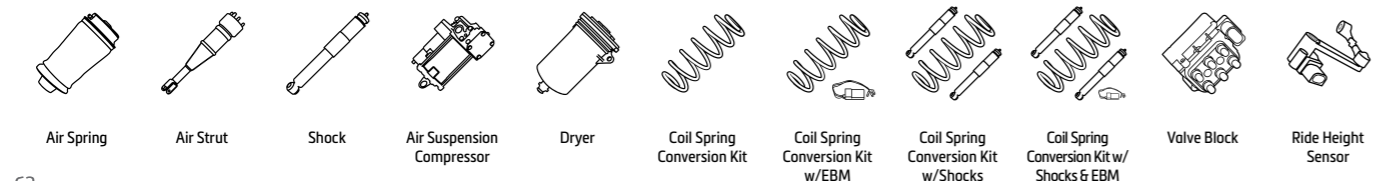

Mercedes-Benz				
Part #	Product Type	Position	Model Information	Attributes
B906 (Sprinter)				
P-3281			2006--> Sprinter	3/3.5/4.6.5-t platform/chassis, 209 CDI, 210 CDI, 211 CDI, 213 CDI, 214 CDI, 215CDI, 216, 216 CDI, 218 CDI, 219 CDI/BlueTEC, 224, 309 CDI, 310 CDI, 311 CDI, 313 CDI/ 4x4, 314 CDI/4x4, 315 CDI/4x4, 316/CDI/4x4/LGT/NGT, 318 CDI/4x4, 319 CDI/BlueTEC/4x4, 324, 411 CDI, 415 CDI, 416 CDI, 418 CDI, 419 CDI, 424, 509 CDI, 510 CDI, 511 CDI/4x4, 513 CDI/4x4, 514 CDI/4x4, 515 CDI/4x4, 516 CDI/4x4, 518 CDI/4x4, 519 CDI/BlueTEC/4x4, 524
P-3786	OES		2006--> Sprinter	For optional DriveRite-systems only 3/3.5/4.6.5-t platform/chassis, 209 CDI, 210 CDI, 211 CDI, 213 CDI, 214 CDI, 215CDI, 216, 216 CDI, 218 CDI, 219 CDI/BlueTEC, 224, 309 CDI, 310 CDI, 311 CDI, 313 CDI/ 4x4, 314 CDI/4x4, 315 CDI/4x4, 316/CDI/4x4/LGT/NGT, 318 CDI/4x4, 319 CDI/BlueTEC/4x4, 324, 411 CDI, 415 CDI, 416 CDI, 418 CDI, 419 CDI, 424, 509 CDI, 510 CDI, 511 CDI/4x4, 513 CDI/4x4, 514 CDI/4x4, 515 CDI/4x4, 516 CDI/4x4, 518 CDI/4x4, 519 CDI/BlueTEC/4x4, 524
C/W208, C209 (CLK-Class)				
RH-3501			1997-2002 CLK-Class	w/LED or Bi-Xenon Intelligent Lighting Systems 200/Kompressor, 230 Kompressor, 320, 430, 55 AMG
			1998-2002 CLK-Class Convertible	w/LED or Bi-Xenon Intelligent Lighting Systems 200/Kompressor, 230 Kompressor, 320, 430, 55 AMG
			2002-2009 CLK-Class	w/LED or Bi-Xenon Intelligent Lighting Systems 200 CGI/Kompressor, 220 CDI, 240, 270 CDI, 280, 320/CDI, 350, 500, 55 AMG, 63 AMG, DTM AMG
			2002-2010 CLK-Class Convertible	w/LED or Bi-Xenon Intelligent Lighting Systems CLK 200 CGI/Kompressor, CLK 240, CLK 280, CLK 320/320 CDI, CLK 350 CLK 500, CLK 55 AMG, CLK 63 AMG, CLK AMG DTM
C215, W220 (CL-Class/S-Class)				
AS-2193			1998-2005 S-Class	w/AIRMATIC & ADS, w/o 4MATIC S 280, S 320/CDI, S 350, S 400 CDI, S 430, S 500, S 600
AS-2194			1998-2001 S-Class	w/AIRMATIC & ADS, w/o 4MATIC S 280, S 320/CDI, S 350/4-matic, S 400 CDI, S 430/4-matic, S 500/4-matic, S 600
			2002-2005 S-Class	w/AIRMATIC & ADS, w/ & w/o 4MATIC S 280, S 320/CDI, S 350/4-matic, S 400 CDI, S 430/4-matic, S 500/4-matic, S 600
AS-2605			1998-2005 S-Class	w/AIRMATIC & ADS, w/o 4MATIC S 280, S 320/CDI, S 350, S 400 CDI, S 430, S 500, S 600
AS-2783			2002-2005 S-Class	w/AIRMATIC & ADS, w/4MATIC S 350 4-matic, S 430 4-matic, S 500 4-matic
AS-2784			2002-2005 S-Class	w/AIRMATIC & ADS, w/4MATIC S 350 4-matic, S 430 4-matic, S 500 4-matic
AS-2884			1998-2001 S-Class	w/AIRMATIC & ADS, w/o 4MATIC S 280, S 320/CDI, S 350/4-matic, S 400 CDI, S 430/4-matic, S 500/4-matic, S 600
			2002-2005 S-Class	w/AIRMATIC & ADS, w/ & w/o 4MATIC S 280, S 320/CDI, S 350/4-matic, S 400 CDI, S 430/4-matic, S 500/4-matic, S 600

Mercedes-Benz				
Part #	Product Type	Position	Model Information	Attributes
C215, W220 (CL-Class/S-Class)				
C-2242			1998-2005 S-Class	w/AIRMATIC & ADS, w/o 4MATIC S 280, S 320/CDI, S 350, S 400 CDI, S 430, S 500, S 600
C-2271			2002-2005 S-Class	w/AIRMATIC & ADS, w/4MATIC S 350 4-matic, S 430 4-matic, S 500 4-matic
C-3269			1998-2005 S-Class	w/AIRMATIC & ADS, w/o 4MATIC S 280, S 320/CDI, S 350, S 400 CDI, S 430, S 500, S 600
P-2192	OES		1998-2001 S-Class	w/AIRMATIC & ADS, w/o 4MATIC S 280, S 320/CDI, S 350/4-matic, S 400 CDI, S 430/4-matic, S 500/4-matic, S 600, S 55 AMG, S 63 AMG
			2002-2005 S-Class	w/AIRMATIC & ADS, w/ & w/o 4MATIC S 280, S 320/CDI, S 350/4-matic, S 400 CDI, S 430/4-matic, S 500/4-matic, S 600, S 55 AMG/ Kompressor, S 65 AMG
RH-3500			1998-2001 S-Class	w/AIRMATIC & ADS, w/o 4MATIC S 280, S 320/DI, S 350, S 400 CDI, S 430, S 500, S 55 AMG/AMG Kompressor, S 600, S 63 AMG
			2002-2005 S-Class	w/AIRMATIC & ADS, w/4MATIC S 280, S 320/DI, S 350, S 400 CDI, S 430, S 500, S 55 AMG/AMG Kompressor, S 600, S 63 AMG
RH-3501			1998-2005 S-Class	w/LED or Bi-Xenon Intelligent Lighting Systems CL 500, CL 55 AMG/AMG Kompressor, CL 600, CL 63 AMG
			1999-2006 CL-Class/S-Class Coupe	w/AIRMATIC & ADS, w/o 4MATIC, w/LED or Bi-Xenon Intelligent Lighting Systems S 280, S 320/CDI, S 350/4-matic, S 400 CDI, S 430/4-matic, S 500/4-matic, S 600
SK-2458			1999-2005 S-Class	From VIN #372602, w/ABC Suspension, AMG S 55 AMG/AMG Kompressor, S 600, S 63 AMG, S 65 AMG
			1999-2006 CL-Class/S-Class Coupe	From VIN #032562, w/ABC Suspension, AMG CL 55 AMG/AMG Kompressor, CL 63 AMG
SK-2459			1999-2005 S-Class	From VIN #372602, w/ABC Suspension, AMG S 55 AMG/AMG Kompressor, S 600, S 63 AMG, S 65 AMG
			1999-2006 CL-Class/S-Class Coupe	From VIN #032562, w/ABC Suspension, AMG CL 55 AMG/AMG Kompressor, CL 63 AMG
SK-2460			1999-2005 S-Class	From VIN #372602, w/ABC Suspension, AMG S 55 AMG/AMG Kompressor, S 63 AMG, S 65 AMG
			1999-2006 CL-Class/S-Class Coupe	From VIN #032562, w/ABC Suspension, AMG CL 55 AMG/AMG Kompressor, CL 63 AMG
SK-2461			1999-2005 S-Class	From VIN #372602, w/ABC Suspension, AMG S 55 AMG/AMG Kompressor, S 63 AMG, S 65 AMG
			1999-2006 CL-Class/S-Class Coupe	From VIN #032562, w/ABC Suspension, AMG CL 55 AMG/AMG Kompressor, CL 63 AMG
C216, W221 (CL-Class/S-Class)				
AS-2540			2005-2013 S-Class	w/AIRMATIC & ADS, w/o 4MATIC S 250 CDI, S 280, S 300, S 320 CDI, S 350/BlueTEC/CDI/CGI, S 400 Hybrid, S 420 CDI, S 450, S 500/CGI, S 550, S 600