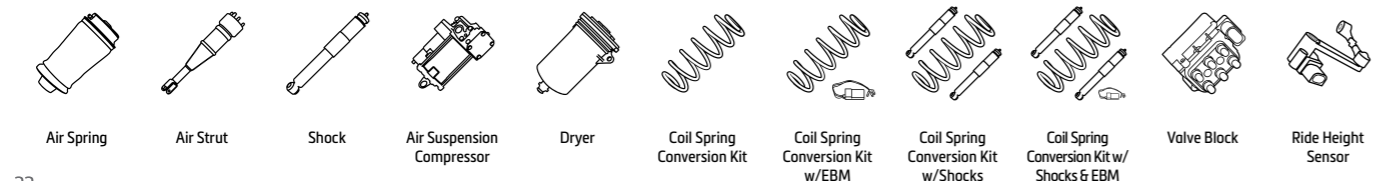

CADILLAC				
Part #	Product Type	Position	Model Information	Attributes
E-body, G-body, K-body (Allante/DeVille/Eldorado/Seville)				
SK-2111 (Sold in Pairs)			1993 Allante	4.6
SK-2118 (Sold in Pairs)			1995 DeVille	Base Model (4.6, 4.9)
SK-2162 (Sold in Pairs)			1993 Allante	4.6
			1993-1994 Eldorado	ETC Model (4.6)
			1993 Seville	STS (4.6 V8)
			1994 DeVille	Concours (4.6)
			1994 Eldorado	Base Model (4.6)
			1994 Seville	SLS & STS (4.6 V8)
SK-2167 (Sold in Pairs)			1995 DeVille	Concours (4.6)
			1995 Eldorado	Base & ETC Models (4.6)
			1996 Eldorado	Base Model (4.6)
			1995 Seville	SLS & STS (4.6 V8)
			1996 Seville	STS (4.6 V8)
SK-2176 (Sold in Pairs)			1996 DeVille	Concours (4.6)
			1996 Eldorado	Base Model (4.6)
			1996 Seville	STS (4.6 V8)
SK-2178 (Sold in Pairs)			1997-1999 DeVille	Concours (4.6)
			1997-2002 Eldorado	ETC Model (4.6)
			1997 Seville	SLS & STS (4.6 V8)
SK-2183 (Sold in Pairs)			1997-1999 DeVille	Base Model (4.6, 4.9)
			1997-2002 Eldorado	Base Model (4.6)
SK-2186 (Sold in Pairs)			1998-2001 Seville	SLS & STS (4.6 V8)
			2000-2001 DeVille	DTS Only (4.6)
SK-2189 (Sold in Pairs)			2000-2005 DeVille	All Models (Excl. DTS, 4.6)
			2002-2003 Seville	SLS & STS (4.6 V8)
			2004 Seville	SLS (4.6 V8)
SK-2264 (Sold in Pairs)			1993 Seville	SLS (4.6 V8)
			1994 DeVille	Base Model (4.6, 4.9)

ENGINEERED TO RIDE, BUILT TO LAST.®