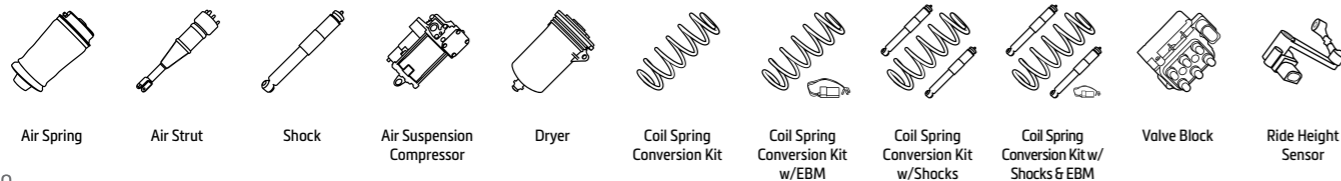

ENGINEERED TO RIDE, BUILT TO LAST.®