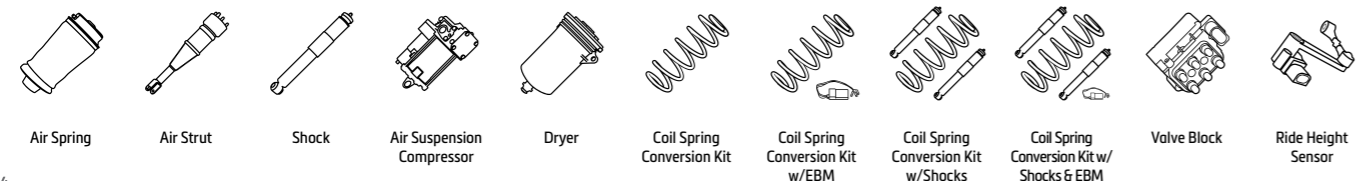

Arnott's commitment to OE quality form, fit and function begins with exhaustive engineering. Arnott's advanced designs are not only more durable, but many are also easier to install than their OE counterparts.

Innovative Engineering

ENGINEERED TO RIDE, BUILT TO LAST.®