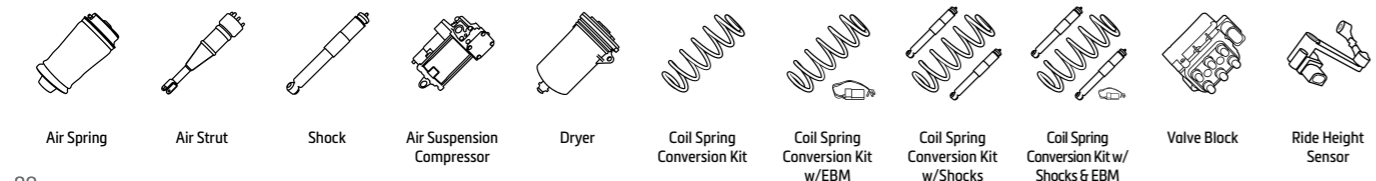

PORSCHE				
Part #	Product Type	Position	Model Information	Attributes
95B (Macan)				
RH-3459			2014--> Macan	2.0, 3.0 GTS/S/S Diesel, 3.6 Turbo
RH-3460			2014--> Macan	2.0, 3.0 GTS/S/S Diesel, 3.6 Turbo
970 (Panamera)				
A-3306			2009-2016 Panamera	3.0 4S/D/S/S E-Hybrid, 3.6/4, 4.8 4S/GTS/S/Turbo/Turbo S
AS-3035			2009-2013 Panamera	3.0 D/S E-Hybrid, 3.6, 3.6 4, 4.8 4S/S/Turbo/Turbo S
AS-3036			2009-2013 Panamera	3.0 D/S E-Hybrid, 3.6, 3.6 4, 4.8 4S/S/Turbo/Turbo S
AS-3037			2013-2016 Panamera	3.0 4S/D/S/S E-Hybrid, 3.6, 3.6 4, 4.8 GTS/Turbo/Turbo S
AS-3038			2013-2016 Panamera	3.0 4S/D/S/S E-Hybrid, 3.6, 3.6 4, 4.8 GTS/Turbo/Turbo S
AS-3345			2009-2013 Panamera	w/ & w/o AWD 3.0 D/S E-Hybrid, 3.6, 3.6 4, 4.8 4S/S/Turbo/Turbo S
AS-3346			2009-2013 Panamera	w/ & w/o AWD 3.0 D/S E-Hybrid, 3.6, 3.6 4, 4.8 4S/S/Turbo/Turbo S
AS-3376			2013-2016 Panamera	3.0 4S/D/S/S E-Hybrid, 3.6, 3.6 4, 4.8 GTS/Turbo/Turbo S
AS-3377			2013-2016 Panamera	3.0 4S/D/S/S E-Hybrid, 3.6, 3.6 4, 4.8 GTS/Turbo/Turbo S

ENGINEERED TO RIDE, BUILT TO LAST.®