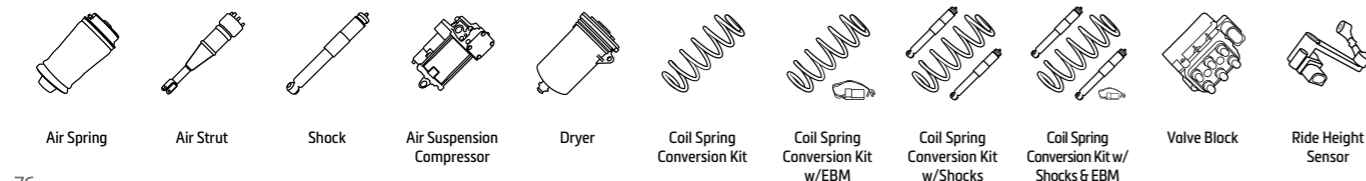

Mercedes-Benz				
Part #	Product Type	Position	Model Information	Attributes
W164, X164 (GL-Class/ML-Class)				
SK-2868			2005-2011 ML-Class	w/AIRMATIC, w/o ADS ML 280 CDI 4-matic, ML 300 4-matic/CDI 4-matic, ML 320 CDI 4-matic, ML 350 4-matic/CDI 4-matic, ML 420 CDI 4-matic, ML 450 CDI 4-matic, ML 500 4-matic
			2006-2012 GL-Class	w/AIRMATIC, w/o ADS GL 320 CDI 4-matic/350 BlueTEC 4-matic, GL 350 CDI 4-matic, GL 420 CDI 4-matic, GL 450 4-matic/CDI 4-matic, GL 500 4-matic
SK-3029			2005-2011 ML-Class	w/AIRMATIC & ADS, Non-AMG ML 280 CDI 4-matic, ML 300 CDI 4-matic, ML 320 CDI 4-matic, ML 350 4-matic/CDI 4-matic, ML 420 CDI 4-matic, ML 450 CDI 4-matic, ML 500 4-matic
			2006-2012 GL-Class	w/AIRMATIC & ADS GL 320 CDI 4-matic/350 BlueTEC 4-matic, GL 350 CDI 4-matic, GL 420 CDI 4-matic, GL 450 4-matic/CDI 4-matic, GL 500 4-matic
VB-3267			2005-2011 ML-Class	w/AIRMATIC & ADS, AMG ML 280 CDI 4-matic, ML 300 4-matic/CDI 4-matic, ML 320 CDI 4-matic, ML 350 4-matic/CDI 4-matic, ML 420 CDI 4-matic, ML 450 CDI 4-matic, ML 500 4-matic, ML 63 AMG 4-matic
			2006-2012 GL-Class	w/AIRMATIC, w/o ADS, Incl. AMG ML 280 CDI 4-matic, ML 300 4-matic/CDI 4-matic, ML 320 CDI 4-matic, ML 350 4-matic/CDI 4-matic, ML 420 CDI 4-matic, ML 450 CDI 4-matic, ML 500 4-matic, ML 63 AMG 4-matic
VB-3823			2005-2011 ML-Class	w/AIRMATIC & ADS, AMG ML 280 CDI 4-matic, ML 300 4-matic/CDI 4-matic, ML 320 CDI 4-matic, ML 350 4-matic/CDI 4-matic, ML 420 CDI 4-matic, ML 450 CDI 4-matic, ML 500 4-matic, ML 63 AMG 4-matic
			2006-2012 GL-Class	w/AIRMATIC, w/ & w/o ADS, Incl. AMG ML 280 CDI 4-matic, ML 300 4-matic/CDI 4-matic, ML 320 CDI 4-matic, ML 350 4-matic/CDI 4-matic, ML 420 CDI 4-matic, ML 450 CDI 4-matic, ML 500 4-matic, ML 63 AMG 4-matic
W166, X166 (GL-Class/GLS-Class/ML-Class/GLE-Class)				
A-2596			2011-2015 ML-Class	w/AIRMATIC & ADS, Incl. AMG ML 250 CDI/BlueTEC 4-matic, ML 300 4-matic, ML 350/4-matic/BlueTEC 4-matic/CDI 4-matic, ML 400 4-matic, ML 500 4-matic, ML 63 AMG 4-matic
			2012-2015 GL-Class	w/AIRMATIC, w/ & w/o ADS, Incl. AMG GL 350 CDI/BlueTEC 4-matic, GL 400 4-matic, GL 500 4-matic, GL 63 AMG 4-matic
			2015-2018 GLE-Class	w/AIRMATIC & ADS, Incl. AMG 250 d/d 4-matic, 320 4-matic, 350 d 4-matic, 400 4-matic, 450 AMG 4-matic, 500 4-matic/e 4-matic, AMG 43 4-matic/63 4-matic/63 S 4-matic
			2015-2019 GLS-Class	w/AIRMATIC, w/ & w/o ADS, Incl. AMG 350 d 4-matic, 400 4-matic, AMG 63 4-matic
AS-3060			2011-2015 ML-Class	w/AIRMATIC & ADS, w/ & w/o 4MATIC, Non-AMG, Excl. GLE Coupe (292), Excl. ADS Plus ML 250 CDI/BlueTEC 4-matic, ML 300 4-matic, ML 350/4-matic/BlueTEC 4-matic/CDI 4-matic, ML 400 4-matic, ML 500 4-matic
			2012-2015 GL-Class	w/AIRMATIC & ADS, w/ & w/o 4MATIC, Non-AMG, Excl. ADS Plus GL 350 CDI/BlueTEC 4-matic, GL 400 4-matic, GL 500 4-matic
			2015-2018 GLE-Class	w/AIRMATIC & ADS, w/ & w/o 4MATIC, Non-AMG, Excl. GLE Coupe (292), Excl. ADS Plus 250 d/d 4-matic, 320 4-matic, 350 d 4-matic, 400 4-matic, 500 4-matic/e 4-matic
			2015-2019 GLS-Class	w/AIRMATIC & ADS, w/ & w/o 4MATIC, Non-AMG, Excl. ADS Plus 350 d 4-matic, 400 4-matic

ENGINEERED TO RIDE, BUILT TO LAST.®