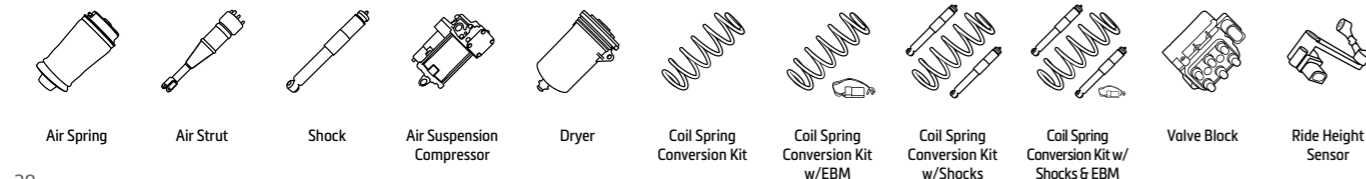

CADILLAC				
Part #	Product Type	Position	Model Information	Attributes
GMX295 (STS)				
MR-3439			2007-2010 STS	w/MagneRide, w/RWD 3.6, 4.6, 4.6 AWD
MR-3440			2007-2010 STS	w/MagneRide, w/RWD 3.6, 4.6, 4.6 AWD
GMX322 (CTS)				
MR-3443			2009-2015 CTS-V	w/MagneRide 2.0 Turbo/Turbo AWD, 2.8, 3.0/AWD, 3.6/AWD, 6.2
MR-3444			2009-2015 CTS-V	w/MagneRide 2.0 Turbo/Turbo AWD, 2.8, 3.0/AWD, 3.6/AWD, 6.2
MR-3445			2009-2015 CTS-V	w/MagneRide 2.0 Turbo/Turbo AWD, 2.8, 3.0/AWD, 3.6/AWD, 6.2

Arnott's remanufactured OE struts maintain original equipment functionality including factory damping and ride as well as auto-leveling. After the strut is inspected, steam cleaned, and media blasted to bare metal, many of Arnott's remanufactured products are recharged with high-performance shock oil. Worn components, such as the piston, rod guides and seal pack are replaced before being repainted with corrosion inhibiting paint.

Returns Vehicle to OE Specifications

TECH TIP: WARNING LIGHTS

A dashboard warning light typically indicates an air suspension problem such as a failed compressor. Another common indicator for an air suspension problem is that the car is no longer leveled in the morning.

CHEVROLET				
Part #	Product Type	Position	Model Information	Attributes
GMT360, GMT370 (Trailblazer)				
A-2610			2002-2006 Trailblazer EXT 2002-2009 Trailblazer	129" Wheelbase 4.2 AWD 113" Wheelbase 4.2 AWD
C-2137			2002-2009 Trailblazer	113" Wheelbase 4.2 AWD
C-2285			2002-2006 Trailblazer EXT	129" Wheelbase 4.2 AWD
P-2863			2002-2006 Trailblazer EXT	129" Wheelbase 4.2 AWD
GMT805, GMT820, GMT830, GMT921, GMT931, GMT941 (Avalanche/Suburban/Tahoe)				
AS-2708			2000-2006 Tahoe 1500	4x2, 4x4 (w/Autoride Suspension) 4.8 V8, 5.3, 5.3 AWD/V8 AWD, 6.0 V8
			2000-2014 Suburban 1500	4x2, 4x4 (w/Autoride Suspension) 5.3 AWD/Flex-Fuel 4WD, 8.1 AWD
			2002-2013 Avalanche 1500	4x2, 4x4 (w/Electronic Suspension) 2.3 AWD/Flex-Fuel/Flex-Fuel AWD, 8.1
			2007-2014 Tahoe 1500	4x2, 4x4 (w/Electronic Suspension) 5.3
AS-2715			2000-2006 Tahoe 1500	4x2, 4x4 (w/Autoride Suspension) 4.8 V8, 5.3, 5.3 AWD/V8 AWD, 6.0 V8
			2000-2014 Suburban 1500	4x2, 4x4 (w/Autoride Suspension) 5.3 AWD/Flex-Fuel 4WD, 8.1 AWD
			2002-2013 Avalanche 1500	4x2, 4x4 (w/Electronic Suspension) 2.3 AWD/Flex-Fuel/Flex-Fuel AWD, 8.1
			2007-2014 Tahoe 1500	4x2, 4x4 (w/Electronic Suspension) 5.3
AS-3430			2000-2006 Suburban 1500	4x2, 4x4 (w/Autoride Suspension)
			2000-2006 Tahoe 1500	4x2, 4x4 (w/Autoride Suspension) 4.8 V8, 5.3, 5.3 AWD/V8 AWD, 6.0 V8
			2002-2006 Avalanche 1500	4x2, 4x4 (w/Autoride Suspension) 5.3 AWD, 8.1
			2007-2013 Avalanche 1500	4x2, 4x4 (w/Autoride Suspension, w/MagneRide) 2.3 AWD/Flex-Fuel/Flex-Fuel AWD, 8.1
			2007-2014 Suburban 1500	4x2, 4x4 (w/Autoride Suspension, w/MagneRide) 5.3 AWD/Flex-Fuel 4WD, 8.1 AWD
2007-2014 Tahoe 1500	4x2, 4x4 (w/Autoride Suspension, w/MagneRide) 5.3			
C-2666			2000-2006 Tahoe 1500	4x2, 4x4 (w/Autoride Suspension) 4.8 V8, 5.3, 5.3 AWD/V8 AWD, 6.0 V8, 8.1