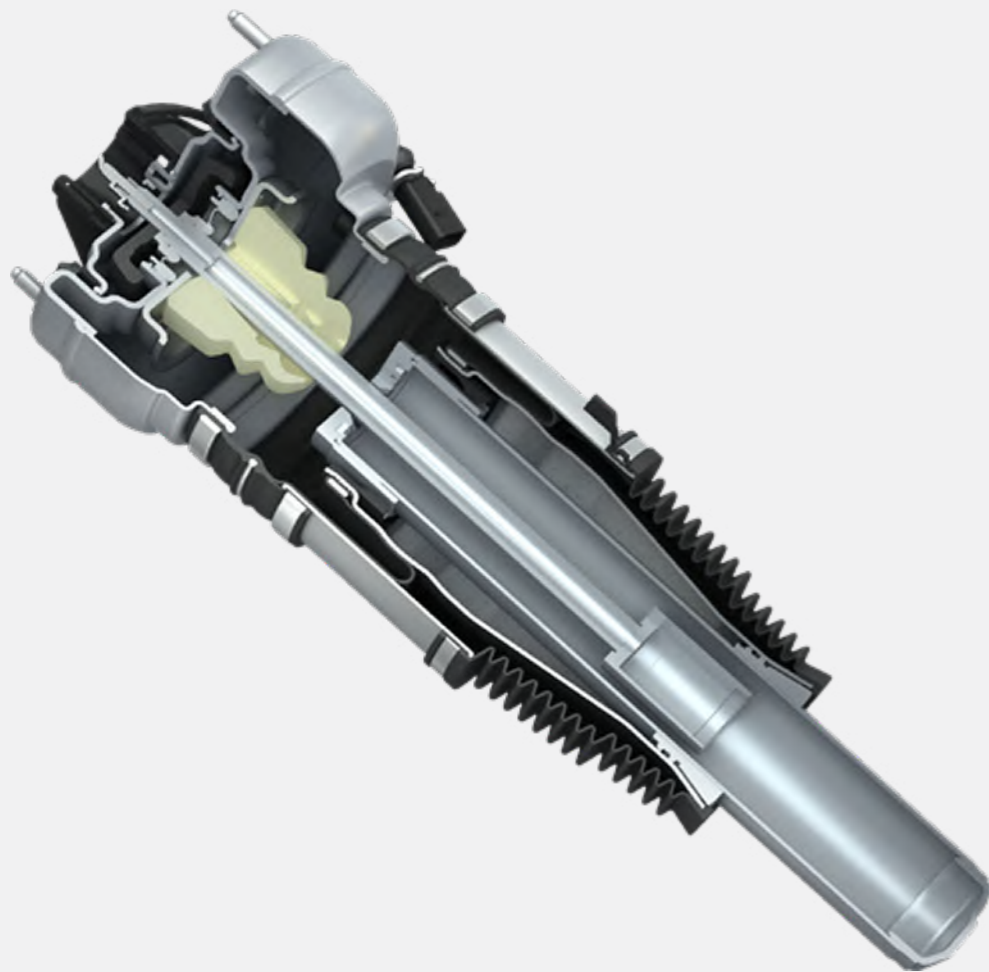

Arnott's engineers apply more than 30 years of remanufacturing experience and knowledge to every new strut they design and continually improve their ability to design new air struts that replicate the OE-like ride drivers expect.

Weaknesses in the OE design are improved and Arnott's new struts are built with Tier 1 components, including longer-lasting seals, new polyurethane bump stops, heavy-duty crimping rings and name-brand, dust baffles.

THE ARNOTT ADVANTAGE

- ▲ Precision-tuned, monotube damper in many applications
- ▲ Premium brand air sleeves, bump stop & dust boot
- ▲ Works with vehicle's auto-leveling functionality
- ▲ Improved seals to prevent leaks
- ▲ Designed, assembled & tested in the USA

JEEP				
Part #	Product Type	Position	Model Information	Attributes
WK2 (Grand Cherokee)				
A-3010			2010--> Grand Cherokee	3.0 4x4/CRD/CRD V6 4x4, 3.6 V6 4x4/V6 FlexFuel 4x4/VVT 4x4, 5.7 V8 4x4, 5.7 HEMI 4x4, 6.4 SRT8 4x4, V6 VVT
AS-3248			2016--> Grand Cherokee	w/Quadra-Lift, w/o SRT suspension 3.6 VVT 4x4, 6.2 4x4, 6.2 iV8 4x4
AS-3249			2016--> Grand Cherokee	w/Quadra-Lift, w/o SRT suspension 3.6 VVT 4x4, 6.2 4x4, 6.2 iV8 4x4
AS-3250			2016--> Grand Cherokee	w/Quadra-Lift, w/o SRT suspension 3.6 VVT 4x4, 6.2 4x4, 6.2 iV8 4x4
AS-3251			2016--> Grand Cherokee	w/Quadra-Lift, w/o SRT suspension 3.6 VVT 4x4, 6.2 4x4, 6.2 iV8 4x4