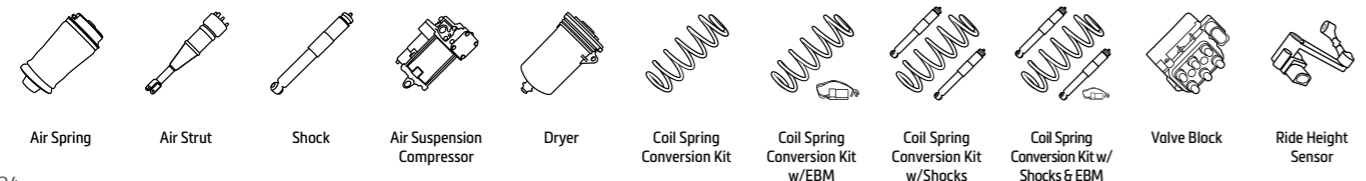

FIAT				
Part #	Product Type	Position	Model Information	Attributes
270_,272_ (Scudo)				
A-3303			2007-2016 Scudo	Van, bus, 1.6 D Multijet, 2.0 D Multijet, 2.0 D Multijet 4x4
P-2851			2007--> Scudo	Van, bus, 1.6 D Multijet, 2.0 D Multijet, 2.0 D Multijet 4x4
P-3786			2007--> Scudo	For optional DriveRite-systems only Van, bus, 1.6 D Multijet, 2.0 D Multijet, 2.0 D Multijet 4x4
263_ (Doblo)				
P-3786			2010--> Doblo Bus	For optional DriveRite-systems only 1.3 D Multijet, 1.4, 1.4 Natural Power, 1.6 D Multijet, 2.0 D Multijet
			2010--> Doblo Cargo	
			2010--> Doblo Platform/Chassis	
296_ (Talento)				
P-3786			2016--> Talento	For optional DriveRite-systems only Bus, van, platform, 1.6 D, 2.0 EcoJet
179_ (Ulysse)				
P-3786			2002-2011 Ulysse	For optional DriveRite-systems only 2.0, 2.0 JTD, 2.0 D Multijet, 2.2 JTD, 3.0
250_ (Ducato)				
A-3634			2006--> Ducato	100 Multijet 2.2 D, 110 Multijet 2.3 D, 115 Multijet 2.0 D, 120 Multijet 2.3 D/2.3 D 4x4, 130 Multijet 2.3 D/2.3 D 4x4, 140 Multijet 2.2 D/2.3 D/Natural Power, 150 Multijet 2.3 D/2.3 4x4/3.0 D, 160 Multijet 2.2 D/2.3 D/3.0 D/3.0 4x4, 180 Multijet 2.2 D/2.3 D/3.0 D, E-Ducato (250DPE)

Arnott's patented Electronic Bypass Module (EBM) turns off dashboard suspension warning lights when installing an Arnott Coil Spring Conversion Kit or Arnott designed new strut with passive damping.

Maintains Factory Electronics