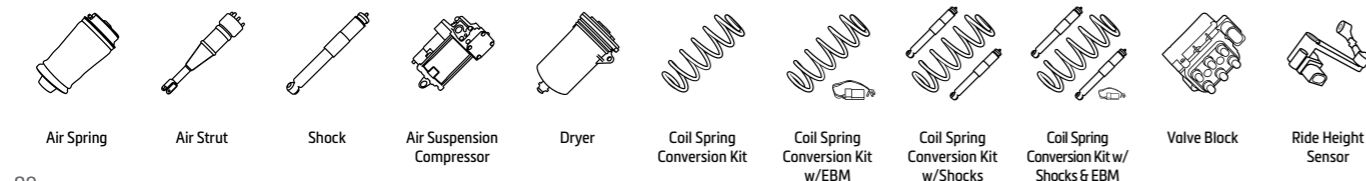

TESLA				
Part #	Product Type	Position	Model Information	Attributes
5YJX (Model X)				
P-3509			2015--> Model X	100D AWD, 60D AWD, 75D AWD, 90D AWD, P100D AWD, P90D AWD, EV AWD
TOYOTA				
Part #	Product Type	Position	Model Information	Attributes
1st Generation (XK30/40) (Sequoia)				
P-3190			2000-2007 Sequoia	4.7, 4.7 4WD
RH-3778			2000-2007 Sequoia	4.7, 4.7 4WD
2nd Generation (XK60) (Sequoia)				
P-3189			2007--> Sequoia	4.6, 4.7/4WD, 5.7/4WD/FLEX 4WD
RH-3768			2007--> Sequoia	4.7/4WD, 5.7/4WD/FLEX 4WD
RH-3769			2007--> Sequoia	4.7/4WD, 5.7/4WD/FLEX 4WD
J15 (Land Cruiser Prado)				
A-3331			2009--> Land Cruiser Prado	2.7, 2.8 D-4D, 3.0 D/D-4D/TDi, 3.5, 4.0 V6 Dual VVTi/V6 VVTi
A-3332			2009--> Land Cruiser Prado	2.7, 2.8 D-4D, 3.0 D/D-4D/TDi, 3.5, 4.0 V6 Dual VVTi/V6 VVTi
P-3191			2009--> Land Cruiser Prado	2.7, 2.8 D-4D, 3.0 D/D-4D/TDi, 3.5, 4.0 V6 Dual VVTi/V6 VVTi
RH-3776			2009--> Land Cruiser Prado	2.7, 2.8 D-4D, 3.0 D/D-4D/TDi, 3.5, 4.0 V6 Dual VVTi/V6 VVTi
RH-3777			2009--> Land Cruiser Prado	2.7, 2.8 D-4D, 3.0 D/D-4D/TDi, 3.5, 4.0 V6 Dual VVTi/V6 VVTi