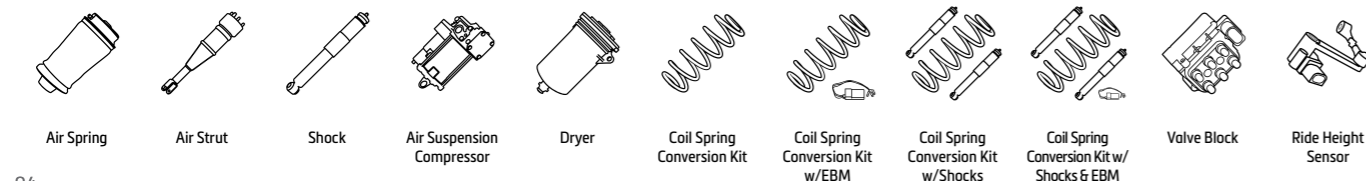

Mercury				
Part #	Product Type	Position	Model Information	Attributes
Panther				
A-2105			1992-2011 Grand Marquis	4.6 Liter V8
A-2220			1992-2011 Grand Marquis	Heavy Duty for Limousine Use
				4.6 Liter V8
C-2614			1992-2002 Grand Marquis	4.6 Liter V8
C-2615			2003-2011 Grand Marquis	4.6 Liter V8
D-2171			1992-2011 Grand Marquis	4.6 Liter V8
P-2936			1992-2011 Grand Marquis	4.6 Liter V8

Comprehensive Quality Assurance

Arnott's Quality Assurance Team is part of the process from development to production. At every step, they make sure that Arnott's high standards of quality, engineering and manufacturing are maintained.

Precision Production

Our precise production processes ensure the highest quality products are built every time, and that our discerning customers only receive the best parts for their vehicles. With facilities in North America and Europe, Arnott has over 300,000 square feet of manufacturing floor space which includes multiple 5-Axis CNC machines, advanced recharging stations, automated painting, and state of the art warehousing.

ENGINEERED TO RIDE, BUILT TO LAST.®