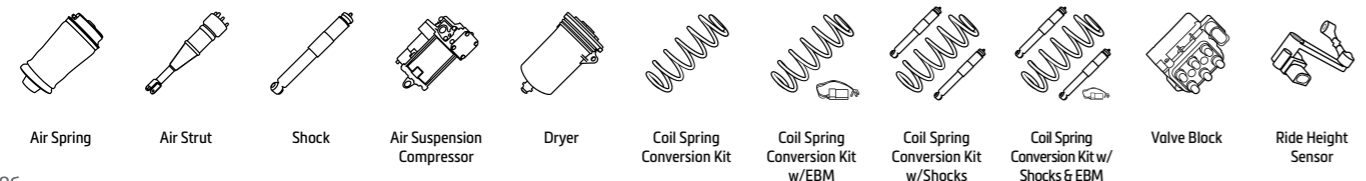

THE ARNOTT ADVANTAGE

- ▲ Meets OE specifications
- ▲ Electrocoated epoxy finish to prevent corrosion
- ▲ Maintenance-free integrated air dryers
- ▲ Most Arnott compressors are fully assembled, including application-specific air lines, wiring harness & brackets
- ▲ Assembled & tested in the USA & EU
- ▲ Includes thermal overload protection
- ▲ Fast, flawless plug & play installation