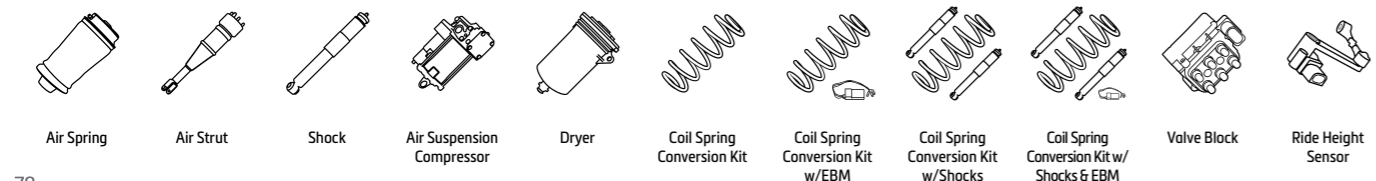

Mercedes-Benz				
Part #	Product Type	Position	Model Information	Attributes
W166, X166 (GL-Class/CLS-Class/ML-Class/GLE-Class)				
AS-3408			2011-2015 ML-Class	w/AIRMATIC & ADS, Incl. AMG ML 250 CDI/BlueTEC 4-matic, ML 300 4-matic, ML 320 4-matic, ML 350/4-matic/BlueTEC 4-matic/CDI 4-matic, ML 400 4-matic, ML 500 4-matic
			2012-2015 GL-Class	w/AIRMATIC, w/ & w/o ADS, Incl. AMG GL 350 CDI/BlueTEC 4-matic, GL 400 4-matic, GL 500 4-matic
			2015-2018 GLE-Class	w/AIRMATIC & ADS, Incl. AMG 250 d/d 4-matic, 320 4-matic, 350 d 4-matic, 400 4-matic, 450 AMG 4-matic, 500 4-matic/e 4-matic
			2015-2019 GLS-Class	w/AIRMATIC, w/ & w/o ADS, Incl. AMG 350 d 4-matic, 400 4-matic
AS-3409			2011-2015 ML-Class	w/AIRMATIC & ADS, Incl. AMG ML 250 CDI/BlueTEC 4-matic, ML 300 4-matic, ML 320 4-matic, ML 350/4-matic/BlueTEC 4-matic/CDI 4-matic, ML 400 4-matic, ML 500 4-matic
			2012-2015 GL-Class	w/AIRMATIC, w/ & w/o ADS, Incl. AMG GL 350 CDI/BlueTEC 4-matic, GL 400 4-matic, GL 500 4-matic
			2015-2018 GLE-Class	w/AIRMATIC & ADS, Incl. AMG 250 d/d 4-matic, 320 4-matic, 350 d 4-matic, 400 4-matic, 450 AMG 4-matic, 500 4-matic/e 4-matic
AS-3410			2012-2015 GL-Class	w/AIRMATIC, w/o ADS GL 350 CDI/BlueTEC 4-matic, GL 400 4-matic, GL 500 4-matic
			2015-2019 GLS-Class	w/AIRMATIC, w/o ADS 350 d 4-matic, 400 4-matic
AS-3411			2012-2015 GL-Class	w/AIRMATIC, w/o ADS GL 350 CDI/BlueTEC 4-matic, GL 400 4-matic, GL 500 4-matic
			2015-2019 GLS-Class	w/AIRMATIC, w/o ADS 350 d 4-matic, 400 4-matic
AS-3593			2011-2015 ML-Class	w/AIRMATIC, w/ADS Plus Only, Incl. AMG ML 250 CDI/BlueTEC 4-matic, ML 300 4-matic, ML 320 4-matic, ML 350 4-matic/CDI 4-matic/BlueTEC 4-matic, ML 400 4-matic, ML 500 4-matic
			2012-2015 GL-Class	w/AIRMATIC, w/ADS Plus Only, Incl. AMG GL 350 CDI/BlueTEC 4-matic, GL 400 4-matic, GL 450 4-matic, GL 500 4-matic, GL 63 AMG 4-matic
			2015-2018 GLE-Class	w/AIRMATIC, w/ADS Plus Only, Incl. AMG 250 d 4-matic, 320 4-matic, 350 4-matic, 350 d 4-matic, 400 4-matic, 450 AMG 4-matic, 500 4-matic, 500 e 4-matic, AMG 43 4-matic, AMG 63 4-matic, AMG 63 S 4-matic
			2015-2019 GLS-Class	w/AIRMATIC, w/ADS Plus Only, Incl. AMG 320 4-matic, 350 d 4-matic, 400 4-matic, 450 4-matic, 500 4-matic, AMG 63 4-matic
AS-3594			2011-2015 ML-Class	w/AIRMATIC, w/ADS Plus Only, Incl. AMG ML 250 CDI/BlueTEC 4-matic, ML 300 4-matic, ML 320 4-matic, ML 350 4-matic/CDI 4-matic/BlueTEC 4-matic, ML 400 4-matic, ML 500 4-matic, ML 63 AMG 4-matic
			2012-2015 GL-Class	w/AIRMATIC, w/ADS Plus Only, Incl. AMG GL 350 CDI/BlueTEC 4-matic, GL 400 4-matic, GL 450 4-matic, GL 500 4-matic, GL 63 AMG 4-matic
			2015-2018 GLE-Class	w/AIRMATIC, w/ADS Plus Only, Incl. AMG 250 d 4-matic, 320 4-matic, 350 4-matic, 350 d 4-matic, 400 4-matic, 450 AMG 4-matic, 500 4-matic, 500 e 4-matic, AMG 43 4-matic, AMG 63 4-matic, AMG 63 S 4-matic
			2015-2019 GLS-Class	w/AIRMATIC, w/ADS Plus Only, Incl. AMG 320 4-matic, 350 d 4-matic, 400 4-matic, 450 4-matic, 500 4-matic, AMG 63 4-matic