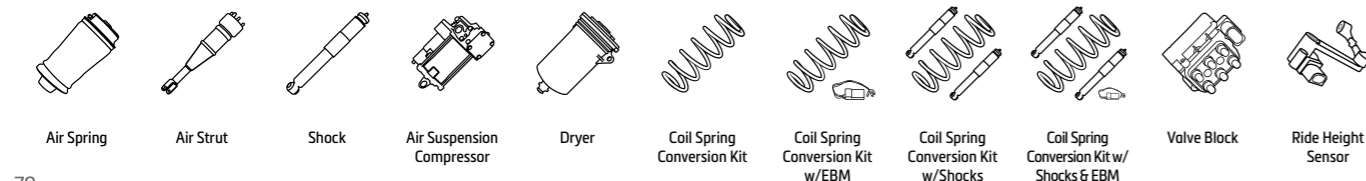

Arnott's patented Electronic Bypass Module is available for most kits and installs easily to turn off any dashboard warning lights once an Arnott Coil Spring Conversion Kit is installed.

Arnott's engineers study countless of cores and then strive to improve upon OE product failure points. From shock testing machines to 3D printers to real world testing on company owned vehicles, Arnott is able to provide advanced solutions for today's air suspension replacement needs.