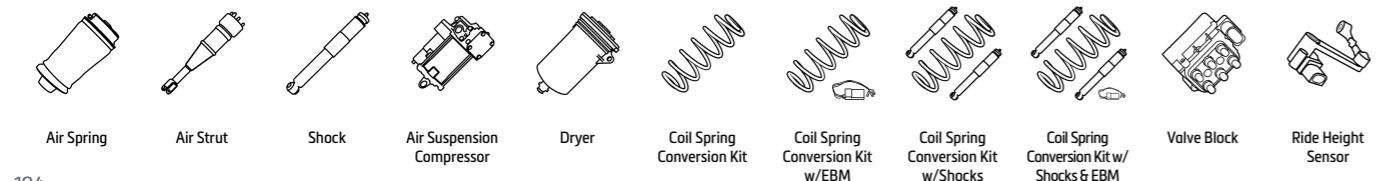

VOLVO				
Part #	Product Type	Position	Model Information	Attributes
SPA Platform (XC90, V90, XC60)				
A-3307			2014--> XC90	w/Auto-Leveling 2.0 T5 AWD/T6 AWD/ Polestar AWD, D4/AWD, D5 AWD, T5 AWD/Polestar AWD, T6 AWD/ Polestar AWD
			2016--> V90 Cross Country	w/Auto-Leveling 2.0 D3/2.0 D3 AWD/D4 AWD/D5 AWD/Polestar AWD/T4/T5/T5 AWD/T6 AWD/ T8 Plug-in-Hybrid AWD/ T8 Hybrid AWD/ T8 Plug-in Hybrid Polestar AWD/ T5 Drive-E Polestar AWD/ B4/B5/B6 Mild-Hybrid
			2017--> XC60	w/Auto-Leveling 2.0 D3/D4/D4 AWD/D4 Polestar AWD/D5 AWD/T4/T5/T5 AWD/T5 Polestar AWD/T6 AWD/T6 Polestar AWD
AS-3343			2014--> XC90	w/Auto-Leveling 2.0 D5 Polestar AWD/T5 AWD/T6 AWD, D4/AWD/DRIVE Polestar AWD, D5 AWD, T5 AWD/ Polestar AWD, T6 AWD/Polestar AWD, T8 Hybrid AWD, T8 Plug-in Hybrid Polestar AWD
AS-3344			2014--> XC90	w/Auto-Leveling 2.0 D5 Polestar AWD/T5 AWD/T6 AWD, D4/AWD/DRIVE Polestar AWD, D5 AWD, T5 AWD/ Polestar AWD, T6 AWD/Polestar AWD, T8 Hybrid AWD, T8 Plug-in Hybrid Polestar AWD
P-3476			2014--> XC90	w/Auto-Leveling, Excl. Hybrid 2.0 T5/6 AWD, D4, D4/5 AWD, T5/6 AWD
			2016--> S90	w/Auto-Leveling, Excl. Hybrid 2.0 (D3/4, 2.0 D4/5 AWD, D5 Polestar AWD, T4/5, T5 Drive-E Polestar, T6 AWD/Drive-E Polestar AWD), D4 Drive-E Polestar
			2016--> V90 Cross Country	w/Auto-Leveling, Excl. Hybrid 2.0 (D3/4, D3 AWD, D4/5 AWD, T4/5, T5 AWD/Polestar/Polestar AWD, T6 AWD/Polestar AWD
			2017--> XC60	w/Auto-Leveling, Excl. Hybrid 2.0 (D3/4, D4/5 AWD, D5 Polestar AWD, T5, T5 AWD/Polestar AWD, T6 AWD/Polestar AWD), T5 Polestar, T5/6 Polestar AWD
VB-3470			2014--> XC90	w/Auto-Leveling 2.0 T5 AWD/T6 AWD, D4/AWD, D5 AWD, T5 AWD, T6 AWD/Polestar AWD, T8 Hybrid AWD, 2.0 T8 Hybrid AWD, T8 Twin Engine AWD, 2.0 T8 Hybrid Polestar AWD, 2.0 D5 Polestar AWD, T8 Plug-in Hybrid Polestar AWD
			2017--> XC60	w/Auto-Leveling 2.0 D3/D4/D4 AWD/D4 Polestar AWD/D5 AWD/T4/T5/T5 AWD/T5 Polestar AWD/T6 AWD/T6 Polestar AWD, T8 Hybrid AWD, T8 Hybrid Polestar AWD, B4 Mild-Hybrid AWD, B5 Mild-Hybrid/AWD, B6 Mild-Hybrid AWD, B4 Plug-In Hybrid, T8 Hybrid Polestar AWD
VB-3824	OES		2014--> XC90	w/Auto-Leveling 2.0 T5 AWD/T6 AWD, D4/AWD, D5 AWD, T5 AWD, T6 AWD/Polestar AWD, T8 Hybrid AWD, 2.0 T8 Hybrid AWD, T8 Twin Engine AWD, 2.0 T8 Hybrid Polestar AWD, 2.0 D5 Polestar AWD, T8 Plug-in Hybrid Polestar AWD
			2017--> XC60	w/Auto-Leveling 2.0 D3/D4/D4 AWD/D4 Polestar AWD/D5 AWD/T4/T5/T5 AWD/T5 Polestar AWD/T6 AWD/T6 Polestar AWD, T8 Hybrid AWD, T8 Hybrid Polestar AWD, B4 Mild-Hybrid AWD, B5 Mild-Hybrid/AWD, B6 Mild-Hybrid AWD, B4 Plug-In Hybrid, T8 Hybrid Polestar AWD

ENGINEERED TO RIDE, BUILT TO LAST.®