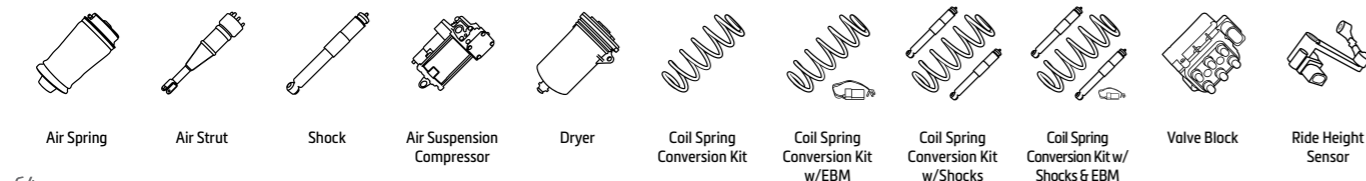

Mercedes-Benz				
Part #	Product Type	Position	Model Information	Attributes
C216, W221 (CL-Class/S-Class)				
C-2956			2007-2013 S-Class	w/AIRMATIC & ADS, w/4MATIC S 320 CDI 4-matic, S 350 4-matic/BlueTEC 4-matic/CGI 4-matic/CDI 4-matic, S 450 4-matic, S 500 4-matic/CGI 4-matic
C-3271			2007-2013 S-Class	w/AIRMATIC & ADS, w/o 4MATIC S 250 CDI, S 280, S 300, S 320 CDI, S 350/BlueTEC/CDI/CGI, S 400 Hybrid, S 420 CDI, S 450/CDI, S 500/CGI, S 550, S 600
C-3272			2007-2013 S-Class	w/AIRMATIC & ADS, w/4MATIC S 320 CDI 4-matic, S 350 4-matic/BlueTEC 4-matic/CGI 4-matic, S 450 4-matic, S 500 4-matic/CGI 4-matic, CL 500 4-matic
P-3246			2005-2013 S-Class	w/AIRMATIC & ADS, w/ & w/o 4MATIC S 250 CDI, S 280, S 300, S 320 CDI/CDI 4-matic, S 350/4-matic/BlueTEC/BlueTEC 4-matic/CDI/CGI/CGI 4-matic, S 400 Hybrid, S 420 CDI, S 450/4-matic, S 500/4-matic/CGI/CGI 4-matic, S 600
			2008-2013 CL-Class/S-Class Coupe	w/AIRMATIC & ADS, w/ & w/o 4MATIC CL 500 4-matic
RH-3501			2005-2013 S-Class	w/AIRMATIC & ADS, w/ & w/o 4MATIC, w/LED or Bi-Xenon Intelligent Lighting Systems S 250 CDI, S 280, S 300, S 320 CDI/CDI 4-matic, S 350/4-matic/BlueTEC/BlueTEC 4-matic/CDI/CGI/CGI 4-matic, S 400 Hybrid, S 420 CDI, S 450/4-matic, S 500/4-matic/CGI/CGI 4-matic, S 600
			2007-2014 CL-Class	CL 500/4-matic, CL 600, CL 63 AMG, CL 65 AMG
VB-3267			2007-2013 S-Class	w/AIRMATIC & ADS, w/ & w/o 4MATIC S 250 CDI, S 280, S 300, S 320 CDI/CDI 4-matic, S 350/4-matic/BlueTEC/BlueTEC 4-matic/CDI/CDI 4-matic/CGI/CGI 4-matic, S 400 Hybrid, S 420 CDI, S 450/4-matic/CDI, S 500/4-matic/CGI/CGI 4-matic, S 550, S 600
			2006-2013 CL-Class/S-Class Coupe	w/AIRMATIC, w/ & w/o ADS, Incl. AMG
VB-3823			2006-2013 S-Class	w/AIRMATIC & ADS, w/ & w/o 4MATIC S 250 CDI, S 280, S 300, S 320 CDI/CDI 4-matic, S 350/4-matic/BlueTEC/BlueTEC 4-matic/CDI/CDI 4-matic/CGI/CGI 4-matic, S 400 Hybrid, S 420 CDI, S 450/4-matic/CDI, S 500/4-matic/CGI/CGI 4-matic, S 600, S 63 AMG, S 65 AMG
			2006-2013 CL-Class/S-Class Coupe	w/AIRMATIC, w/ & w/o ADS, Incl. AMG
C257 (CLS-Class)				
A-3313			2017--> CLS-Class	w/AIRMATIC, w/ & w/o 4MATIC, Incl. Hybrid, Incl. AMG AMG CLS 53 EQ Boost 4-matic+, CLS 220 d, CLS 300 d, CLS 350 EQ Boost/EQ Boost 4-matic/d/d 4-matic, CLS 400 d 4-matic, CLS 450 EQ Boost 4-matic
A-3314			2017--> CLS-Class	w/AIRMATIC, w/ & w/o 4MATIC, Incl. Hybrid, Incl. AMG AMG CLS 53 EQ Boost 4-matic+, CLS 220 d, CLS 300 d, CLS 350 EQ Boost/EQ Boost 4-matic/d/d 4-matic, CLS 400 d 4-matic, CLS 450 EQ Boost 4-matic

Extensive Testing

Arnott's engineers test every product for form, fit and functionality in both a lab setting and on the company's extensive fleet of vehicles.

ENGINEERED TO RIDE, BUILT TO LAST.®