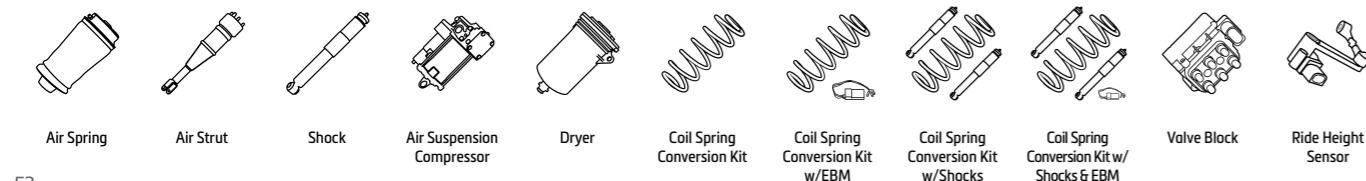

LEXUS				
Part #	Product Type	Position	Model Information	Attributes
AL10 (RX 450H)				
P-3194	OES		2008-2015 RX 450H	450h (GYL10_)/AWD (GYL15_)
J100 (LX 470)				
RH-3764			1998-2008 LX 470	UZJ100
RH-3765			1998-2008 LX 470	UZJ100
RH-3770			1998-2008 LX 470	UZJ100
J120 (GX 470)				
A-2949			2001-2009 GX 470	w/ & w/o Kinetic Dynamic Suspension UZJ120
C-2410			2001-2009 GX 470	UZJ120
P-3192	OES		2001-2009 GX 470	UZJ120
RH-3771			2001-2009 GX 470	UZJ120
RH-3772			2001-2009 GX 470	UZJ120
SK-2812			2001-2009 GX 470	UZJ120

ENGINEERED TO RIDE, BUILT TO LAST.®