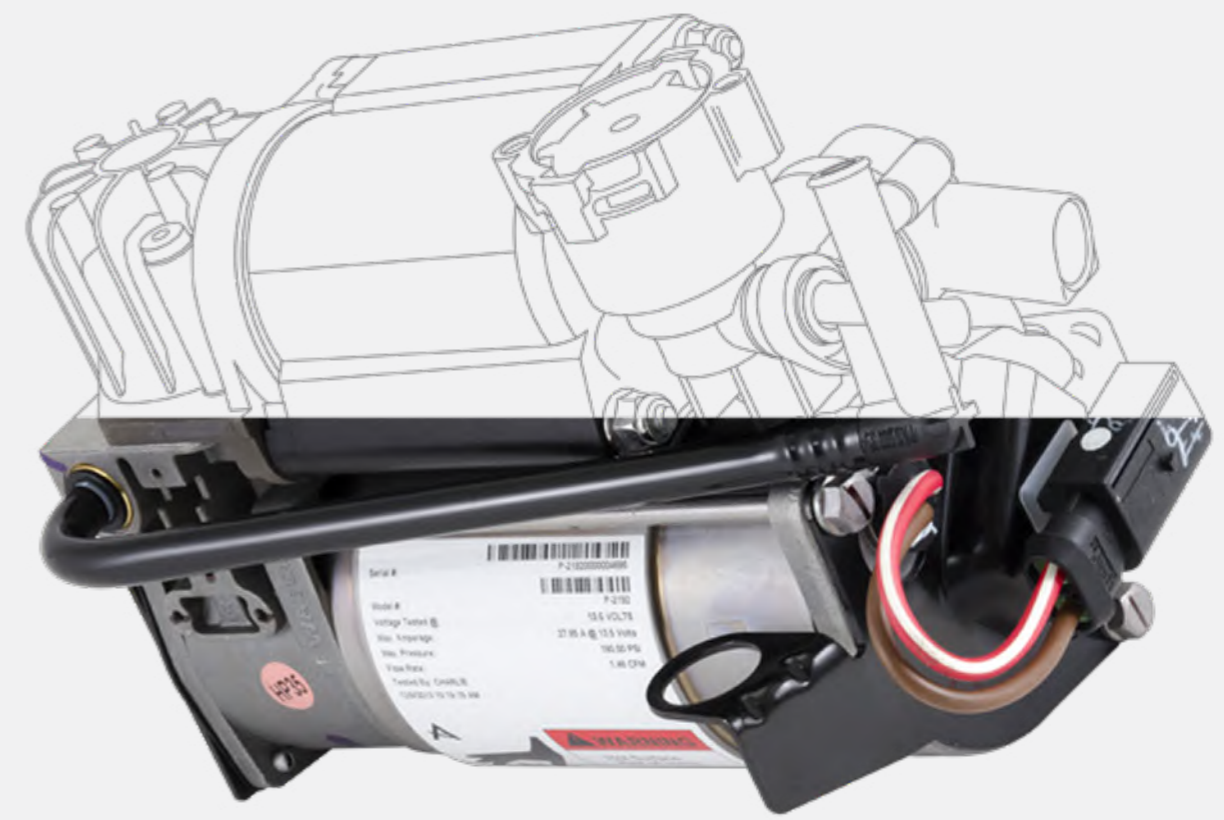

Air suspension compressors inflate or deflate air spring bags to maintain a vehicle's factory designated height. Compressor burnout is one of the most frequent air suspension system problems and is often due to overuse caused by leaking air springs or air struts. When the vehicle is not at the correct height due to leaks in the system, the compressor repeatedly cycles to maintain pressure - ultimately leading to its failure.

Arnott's compressors are direct OE replacements and are vigorously tested to ensure a long life and reduced failure rates.