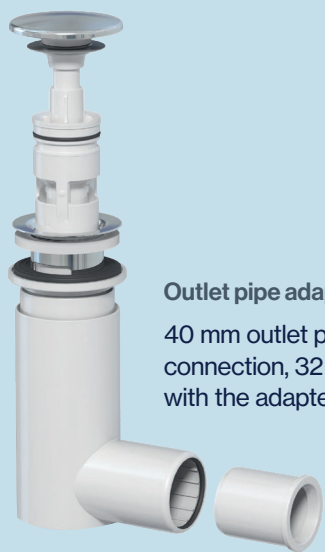

When the spacer ring is used, EasyClean water trap is compatible with 10-30 mm and 1-5 mm thick basins.

Adapter
A 32 mm pipe can be connected to a 40 mm drain outlet using the adapter.

Flexible pipe
Ø 32 mm

L-pipe
Ø 32 and 40 mm

S-pipe
Ø 32 or 40 mm

Wall and floor mounting
Available in two different versions for either floor or wall mounting.

EasyClean spare parts

Open strainer
Stainless open strainer that includes the water trap part.

Gun metal

Copper

Black matte

Gold

**Coloured accessories
for trendy bathrooms**

Our kits include a pop-up plug and waste valve in uniform colours.

Outlet pipe adapter
40 mm outlet pipe connection, 32 mm with the adapter.