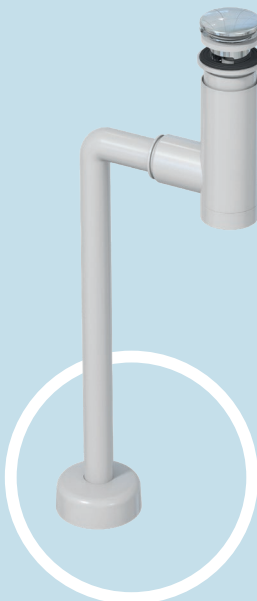

1 Lift the water trap from the waste outlet.

2 Rinse it under running water.

3 Put the water trap back into place.

Technical specifications

Adjustable for heights between 120 and 170 mm.

Compatible with 35-55 mm thick basins with integrated overflow.

Overflow kits

Flexible overflow pipe, length: 180-570 mm. Because of this, EasyClean fits in many different sizes of wash basins. Available with many different types of overflow accessories.

EasyClean spacer ring

When the spacer ring is used, EasyClean water trap is compatible with 10-30 mm and 1-5 mm thick basins.

Adapter
A 32 mm pipe can be connected to a 40 mm drain outlet using the adapter.

Flexible pipe
Ø 32 mm

L-pipe
Ø 32 and 40 mm

S-pipe
Ø 32 or 40 mm

Wall and floor mounting
Available in two different versions for either floor or wall mounting.

EasyClean spare parts

Open strainer
Stainless open strainer that includes the water trap part.