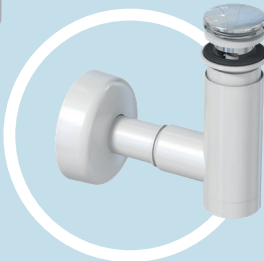

Overflow kits

Flexible overflow pipe, length: 180-570 mm. Because of this, EasyClean fits in many different sizes of wash basins. Available with many different types of overflow accessories.

EasyClean spacer ring

When the spacer ring is used, EasyClean water trap is compatible with 10-30 mm and 1-5 mm thick basins.

Adapter
A 32 mm pipe can be connected to a 40 mm drain outlet using the adapter.

Flexible pipe
Ø 32 mm

L-pipe
Ø 32 and 40 mm

S-pipe
Ø 32 or 40 mm

Wall and floor mounting
Available in two different versions for either floor or wall mounting.

EasyClean spare parts

Open strainer
Stainless open strainer that includes the water trap part.

Gun metal

Copper

Black matte

Gold

**Coloured accessories
for trendy bathrooms**

Our kits include a pop-up plug and waste valve in uniform colours.

Outlet pipe adapter
40 mm outlet pipe connection, 32 mm with the adapter.