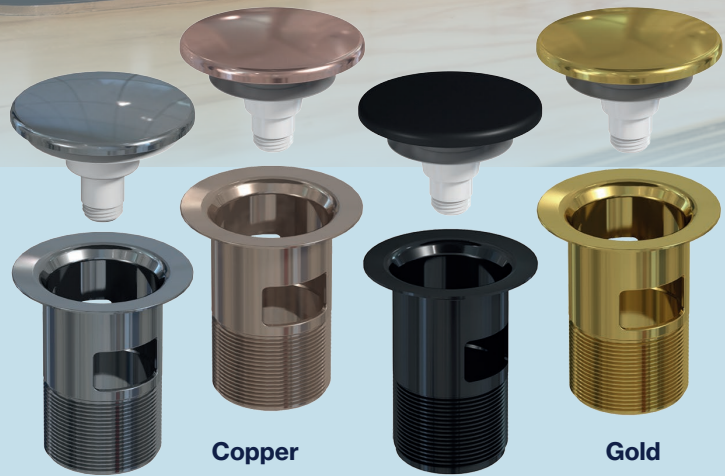

When the spacer ring is used, EasyClean water trap is compatible with 10-30 mm and 1-5 mm thick basins.

Adapter
A 32 mm pipe can be connected to a 40 mm drain outlet using the adapter.

Flexible pipe
Ø 32 mm

L-pipe
Ø 32 and 40 mm

S-pipe
Ø 32 or 40 mm

Wall and floor mounting
Available in two different versions for either floor or wall mounting.

EasyClean spare parts

Open strainer
Stainless open strainer that includes the water trap part.

Gun metal

Copper

Black matte

Gold

**Coloured accessories
for trendy bathrooms**

Our kits include a pop-up plug and waste valve in uniform colours.

Outlet pipe adapter
40 mm outlet pipe connection, 32 mm with the adapter.