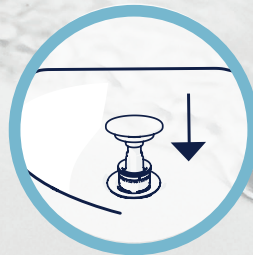

All our products meet the European EN-274 standard.

Developed and produced in Finland.

Clean the water trap in only 20 seconds!

This water trap is super fast and easy to clean, as it is not removed from under the wash basin. Easy cleaning eliminates leakage and water damage.

1 Lift the water trap from the waste outlet.

2 Rinse it under running water.

3 Put the water trap back into place.

Technical specifications

Adjustable for heights between 120 and 170 mm.

Compatible with 35-55 mm thick basins with integrated overflow.

Overflow kits

Flexible overflow pipe, length: 180-570 mm. Because of this, EasyClean fits in many different sizes of wash basins. Available with many different types of overflow accessories.

EasyClean spacer ring

When the spacer ring is used, EasyClean water trap is compatible with 10-30 mm and 1-5 mm thick basins.

Adapter
A 32 mm pipe can be connected to a 40 mm drain outlet using the adapter.

Flexible pipe
Ø 32 mm