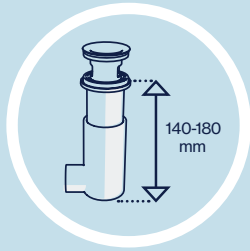

1 Lift the water trap from the waste outlet.

2 Rinse it under running water.

3 Put the water trap back into place.

Technical specifications

Adjustable for heights between 120 and 170 mm.

Compatible with 35-55 mm thick basins with integrated overflow.

Overflow kits

Flexible overflow pipe, length: 180-570 mm. Because of this, EasyClean fits in many different sizes of wash basins. Available with many different types of overflow accessories.

EasyClean spacer ring

When the spacer ring is used, EasyClean water trap is compatible with 10-30 mm and 1-5 mm thick basins.

Adapter
A 32 mm pipe can be connected to a 40 mm drain outlet using the adapter.

Flexible pipe
Ø 32 mm