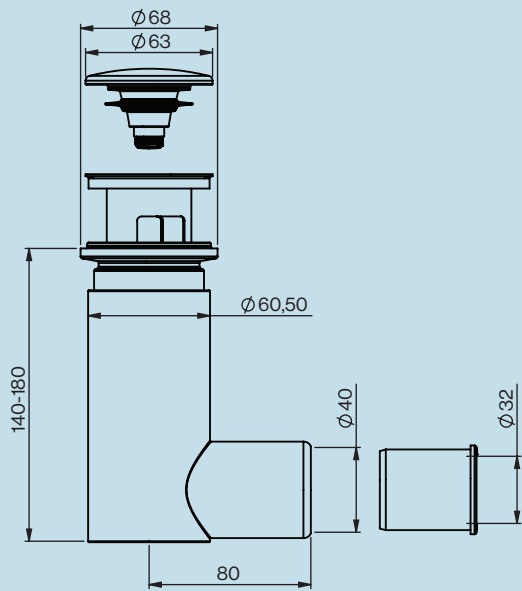

Not equipped with washing machine connection.

Prevex®
EasyClean™