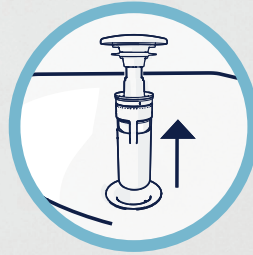

Minimised risks

EasyClean will lower the risk for leakage and water damage, as it does not have to be unscrewed and disassembled for cleaning.

Adjustable

EasyClean is adjustable in height and can be both floor- and wall-mounted. It also fits a lot of different basin types.

1 Lift the water trap from the waste outlet.

2 Rinse it under running water.

3 Put the water trap back into place.

Technical specifications

Adjustable for heights between 120 and 170 mm.

Compatible with 35-55 mm thick basins with integrated overflow.