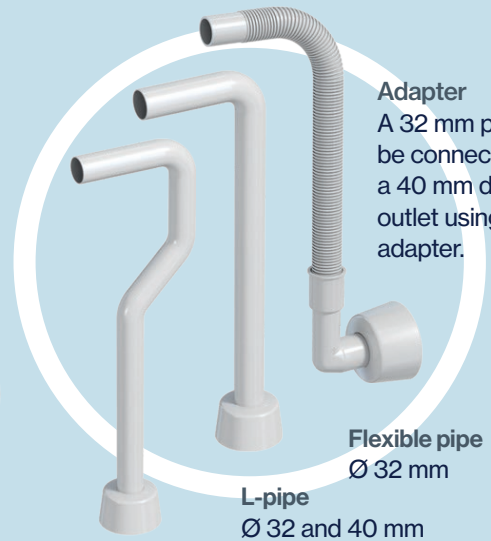

Minimised risks

EasyClean will lower the risk for leakage and water damage, as it does not have to be unscrewed and disassembled for cleaning.

Adjustable

EasyClean is adjustable in height and can be both floor- and wall-mounted. It also fits a lot of different basin types.

1 Lift the water trap from the waste outlet.

2 Rinse it under running water.

3 Put the water trap back into place.

Technical specifications

Adjustable for heights between 120 and 170 mm.

Compatible with 35-55 mm thick basins with integrated overflow.

Overflow kits

Flexible overflow pipe, length: 180-570 mm. Because of this, EasyClean fits in many different sizes of wash basins. Available with many different types of overflow accessories.

EasyClean spacer ring

When the spacer ring is used, EasyClean water trap is compatible with 10-30 mm and 1-5 mm thick basins.

Adapter
A 32 mm pipe can be connected to a 40 mm drain outlet using the adapter.

Flexible pipe
Ø 32 mm