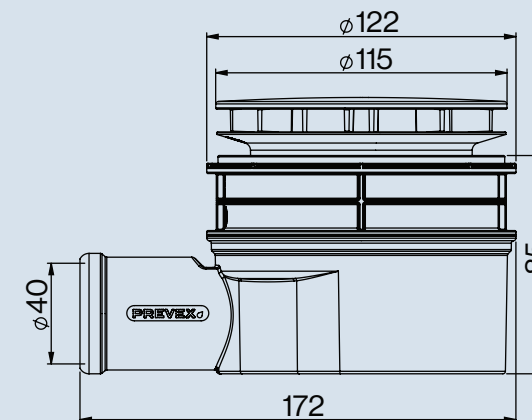

Dimensions

Showerloc High