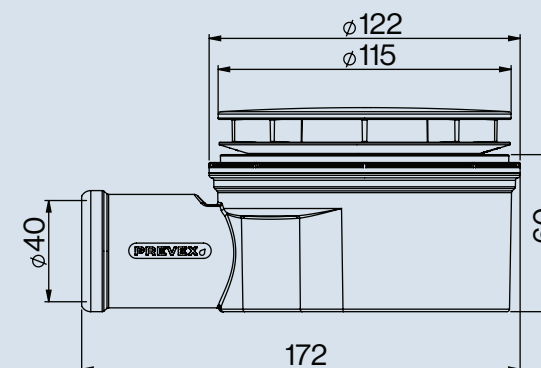

Showerloc Low