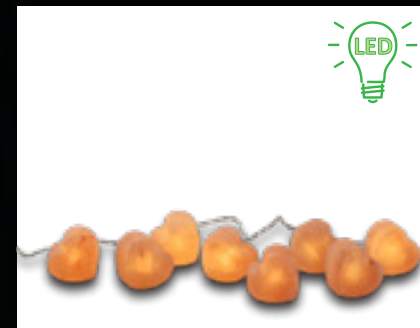

Art.-Nr. 44524

LEUCHTKRISTALLE HERZ, Salzkristalle und LED-Lichterkerze^{2,6}

FIRE STONES HEART, Salt crystals and LED fairy lights^{2,6}