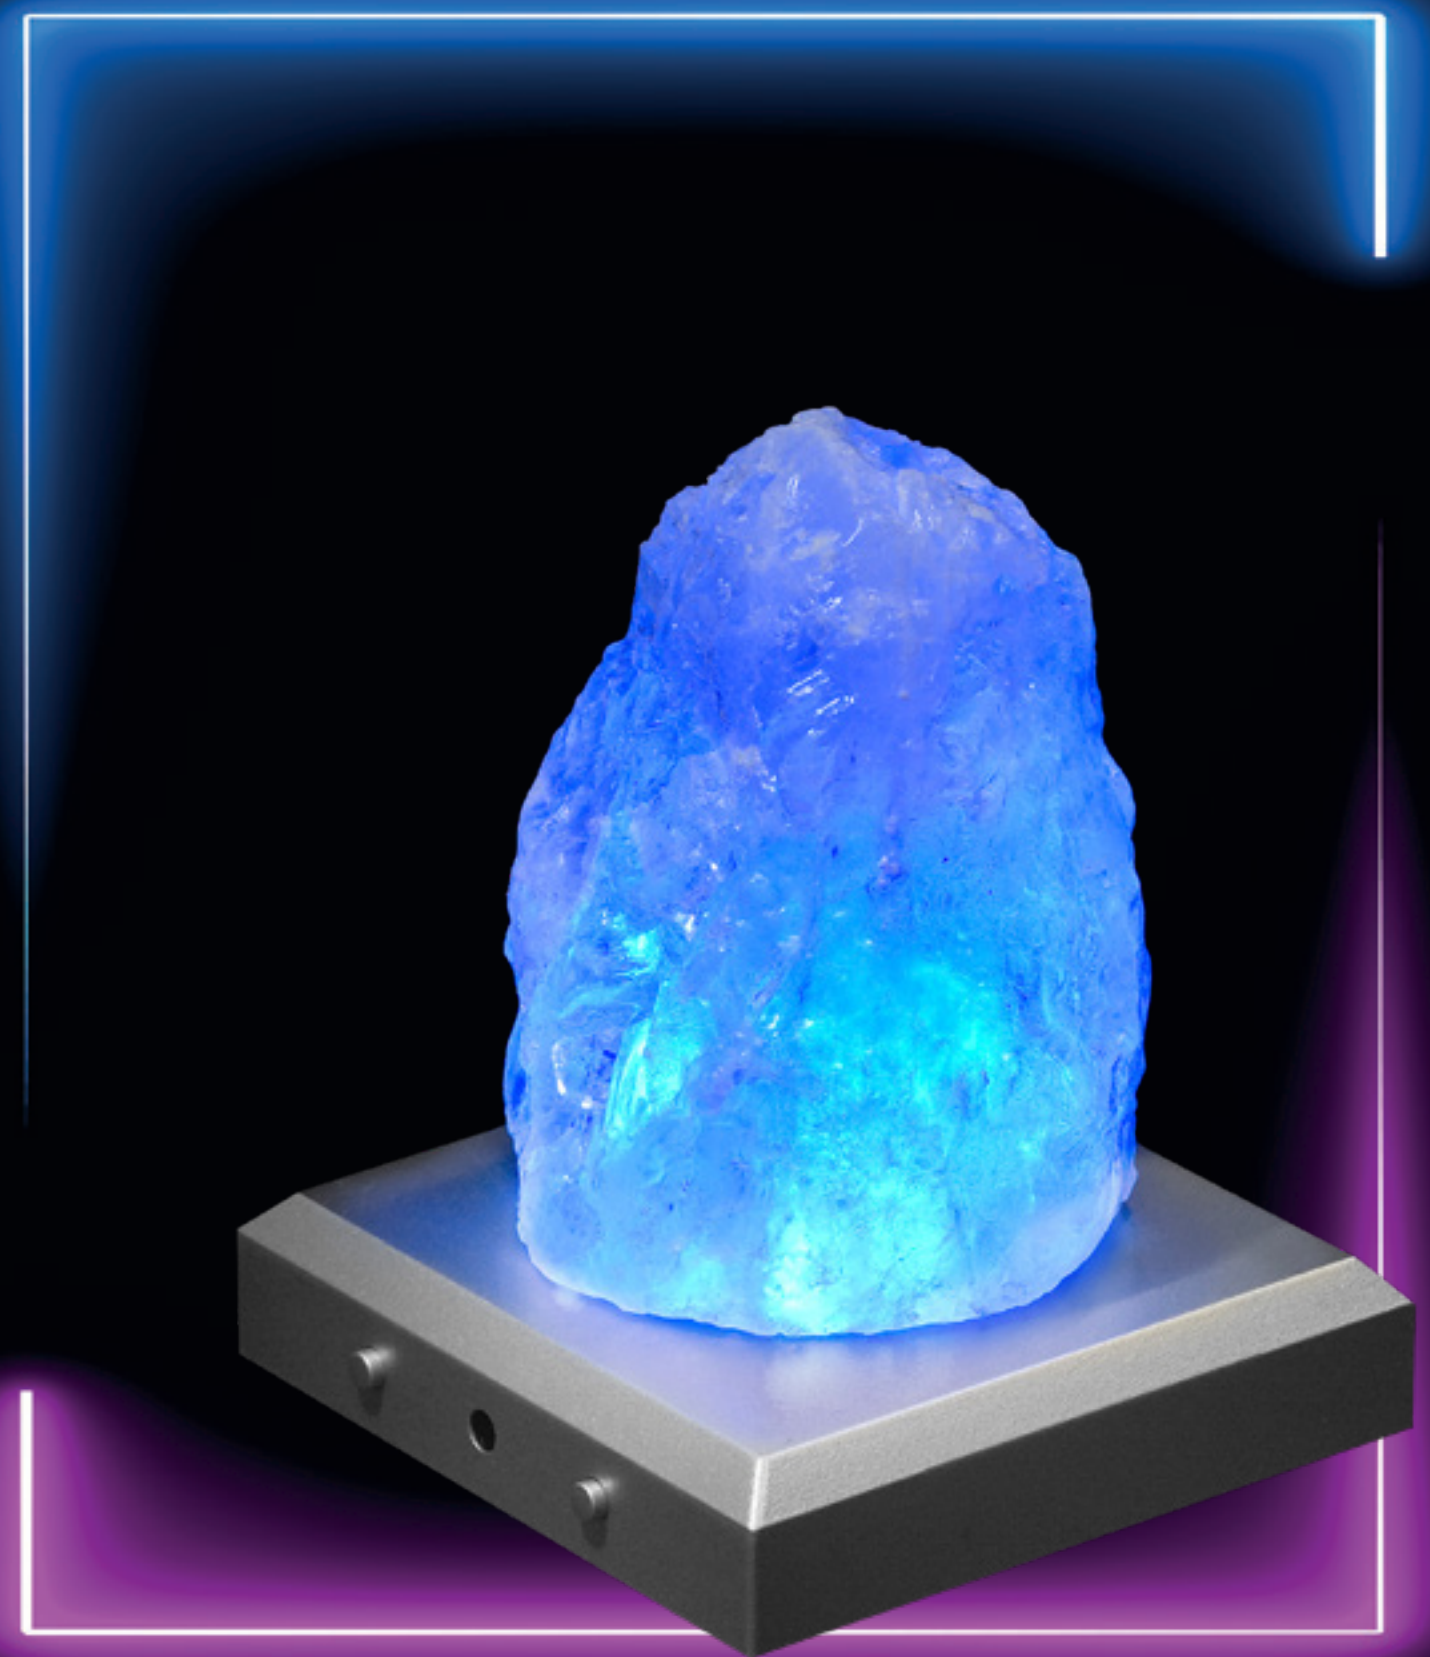

LED-DREAMS

LED SETS | LED SETS