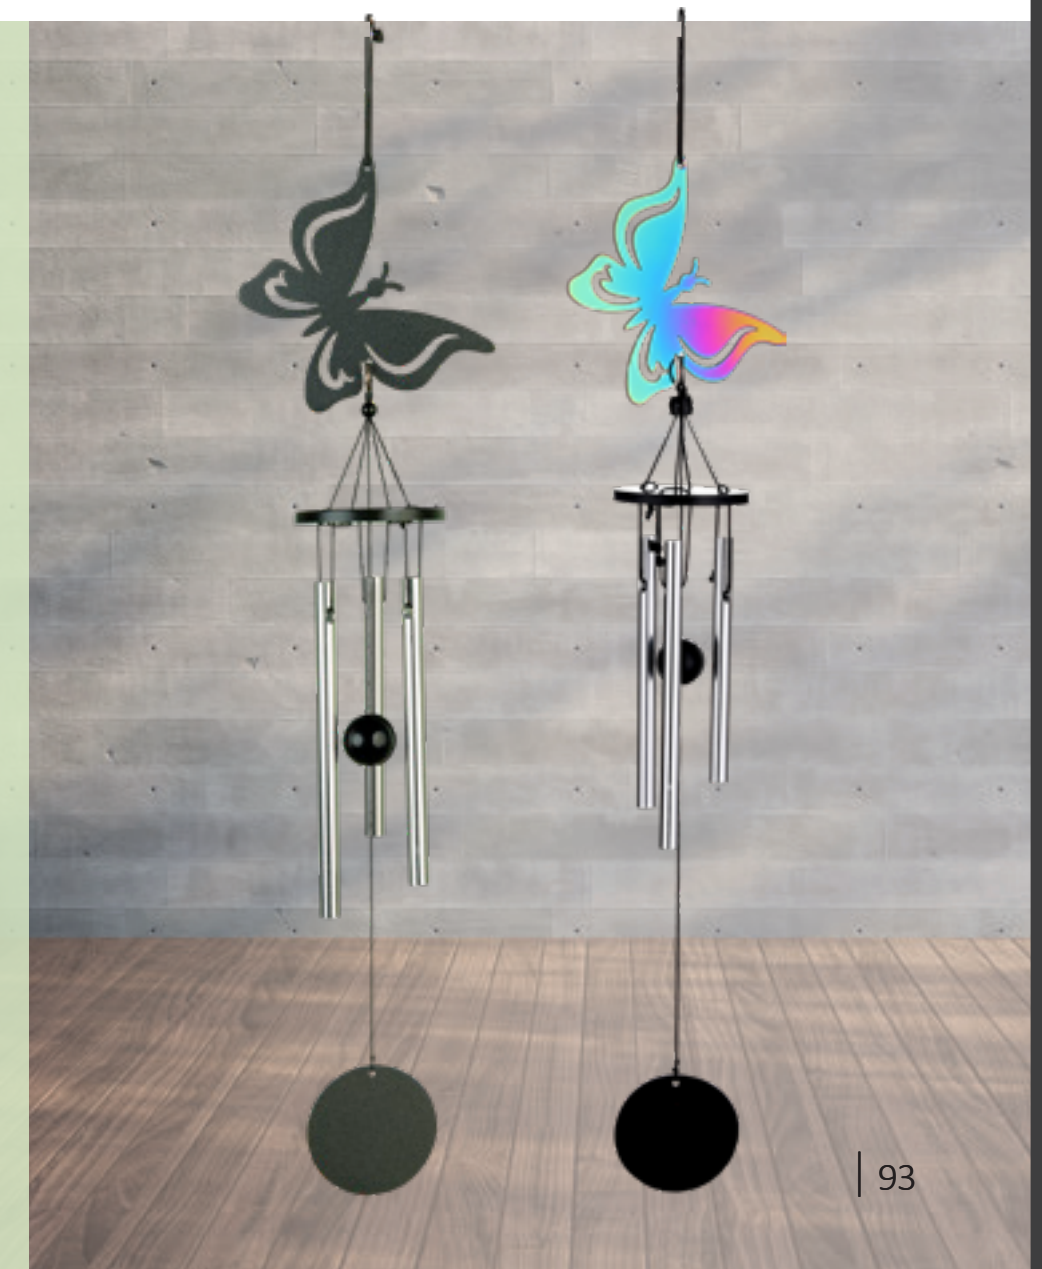

Art.-Nr. OT14OW H ca. 35 cm, 14"
Ornament Klangspiel,
Eule
Musical Ornament Tune,
Owl

Art.-Nr. OT14SN H ca. 35 cm, 14"
Ornament Klangspiel,
Sonne
Musical Ornament Tune,
Sun

ORNAMENT KLANGSPIELE IRISIEREND | MUSICAL ORNAMENT TUNES IRIDESCENT

Art.-Nr. OT14BRIR H ca. 35 cm, 14"
Ornament Klangspiel IRISIEREND
Schmetterling
Musical Ornament Tune IRIDESCENT
Butterfly

Art.-Nr. OT14FRIR H ca. 35 cm, 14"
Ornament Klangspiel IRISIEREND
Elfe
Musical Ornament Tune IRIDESCENT
Fairy

These decorative Musical Ornamental Tunes already tinkle with the slightest breeze. The Musical Ornament Stake Chimes easily stick into garden pots or anywhere you want to put them. The Musical Ornament Tunes which can be hung are a perfect decoration for bushes, trees or outside on the balcony or terrasse.

The Musical Ornament Stake Chimes measure ca. 18" in height including the stake, which makes it very easy to put them into any pot or ground. The Musical Ornament Tunes intended for hanging measure about 14".