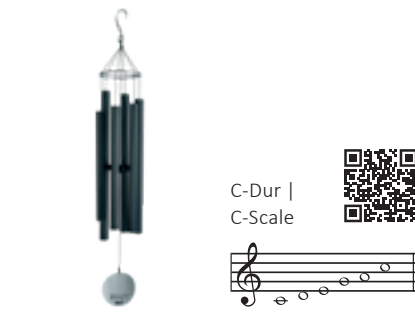

NATURE'S MELODY

AUREOLE KLANGSPIELE | AUREOLE TUNES

Art.-Nr. AT42BK H ca. 106 cm | 42"
Aureole Klangspiel SCHWARZ
Aureole Tune BLACK