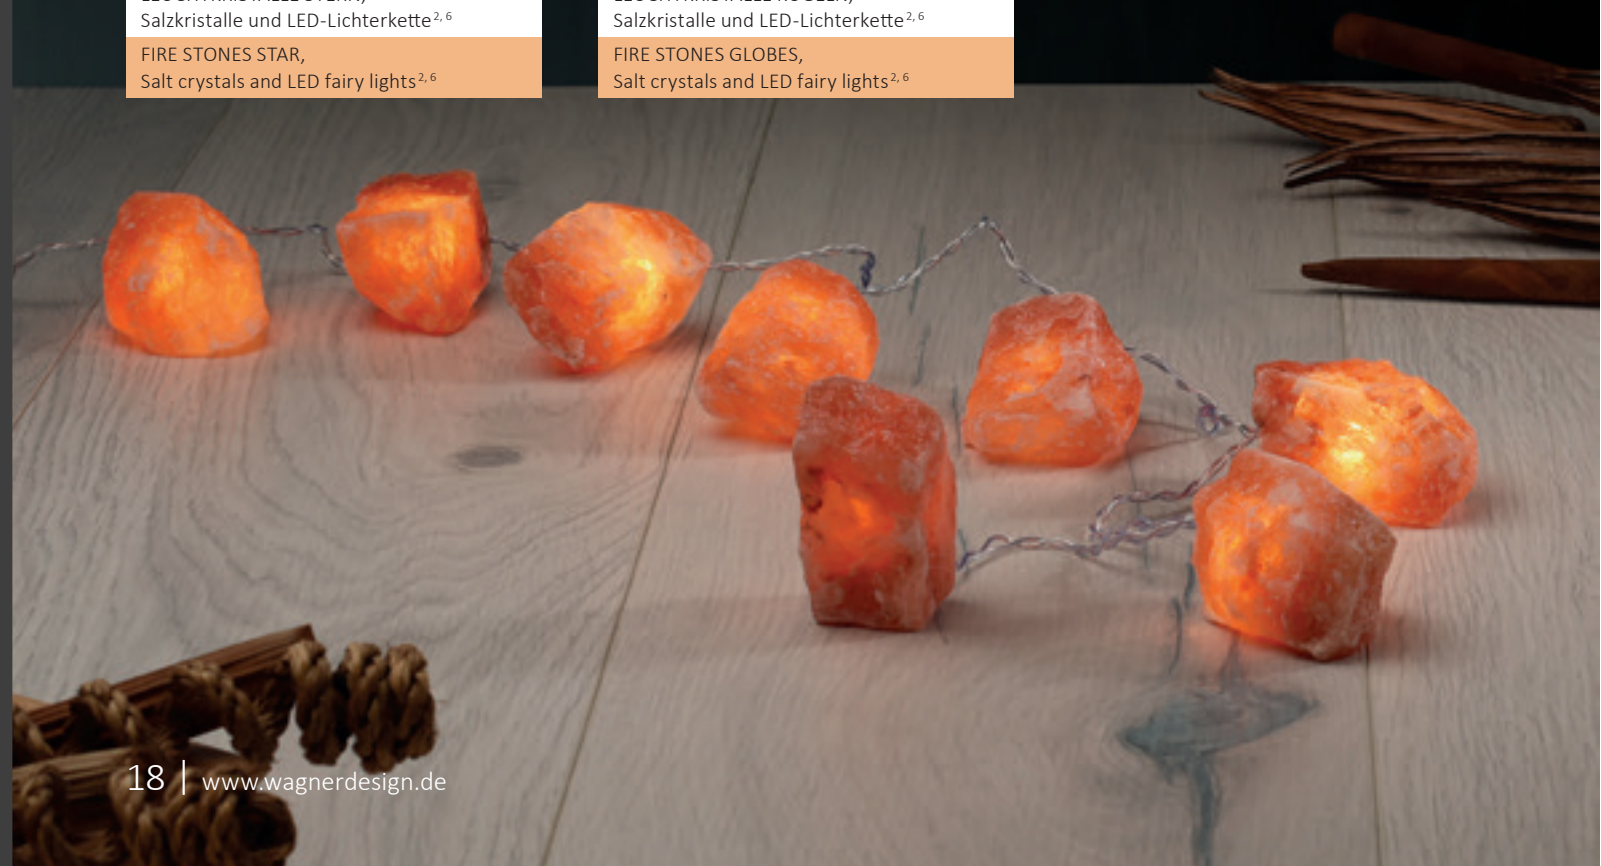

HIMALAYA SALT DREAMS

LICHTERKETTE | FAIRY LIGHTS

Art.-Nr. 44324

LEUCHTKRISTALLE Salzkristalle und LED-Lichterkerze, mit Marmorschale^{2,6}

FIRE STONES Salt Crystals and LED fairy lights, with marble bowl^{2,6}

Art.-Nr. 44534

LEUCHTKRISTALLE ROCK, Salzkristalle und LED-Lichterkerze^{2,6}

FIRE STONES ROCK, Salt crystals and LED fairy lights^{2,6}

Art.-Nr. 44524

LEUCHTKRISTALLE HERZ, Salzkristalle und LED-Lichterkerze^{2,6}

FIRE STONES HEART, Salt crystals and LED fairy lights^{2,6}

Art.-Nr. 44544

LEUCHTKRISTALLE STERN, Salzkristalle und LED-Lichterkerze^{2,6}

FIRE STONES STAR, Salt crystals and LED fairy lights^{2,6}

Art.-Nr. 44554

LEUCHTKRISTALLE KUGELN, Salzkristalle und LED-Lichterkerze^{2,6}

FIRE STONES GLOBES, Salt crystals and LED fairy lights^{2,6}

FEUER IM GLAS | FIRE GLASS

Art.-Nr. 49001 ø ca. 14 cm, H ca. 19 cm

Beleuchtete Salzkristalle FEUER IM GLAS, mit Palm Light Kerze

Illuminated Salt Crystals FIRE GLASS, with Palm Light Candle

Art.-Nr. 49002-2 ø ca. 14 cm, H ca. 19 cm

Beleuchtete Salzkristalle FEUER IM GLAS Blume des Lebens, mit Palm Light Kerze

Illuminated Salt Crystals FIRE GLASS Flower of Life, with Palm Light Candle

Weitere Farben | Additional Colors

Art.-Nr. 41011 ø ca. 8 cm, H ca. 11 cm

Beleuchtete Salzkristalle FEUER IM GLAS klein, mit Palm Light Kerze

Illuminated Salt Crystals FIRE GLASS small, with Palm Light Candle

Das Feuer im Glas ist ein weiterer hochwertiger Artikel im Sortiment von HIMALAYA SALT DREAMS. Wunderbares Kerzenlicht schimmert durch die Salzkristallbrocken im Glas und lässt diese im feuerähnlichen Glanz erscheinen. Das Feuer im Glas ist langlebig, da die hierfür verwendeten hochwertig von Hand gefertigten Palmwachskerzen bei uns nachgekauft werden können.