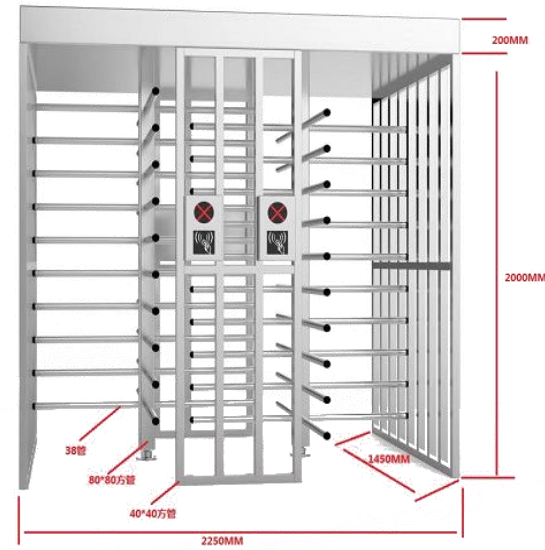

Different Type of Turnstiles (Can be customized)