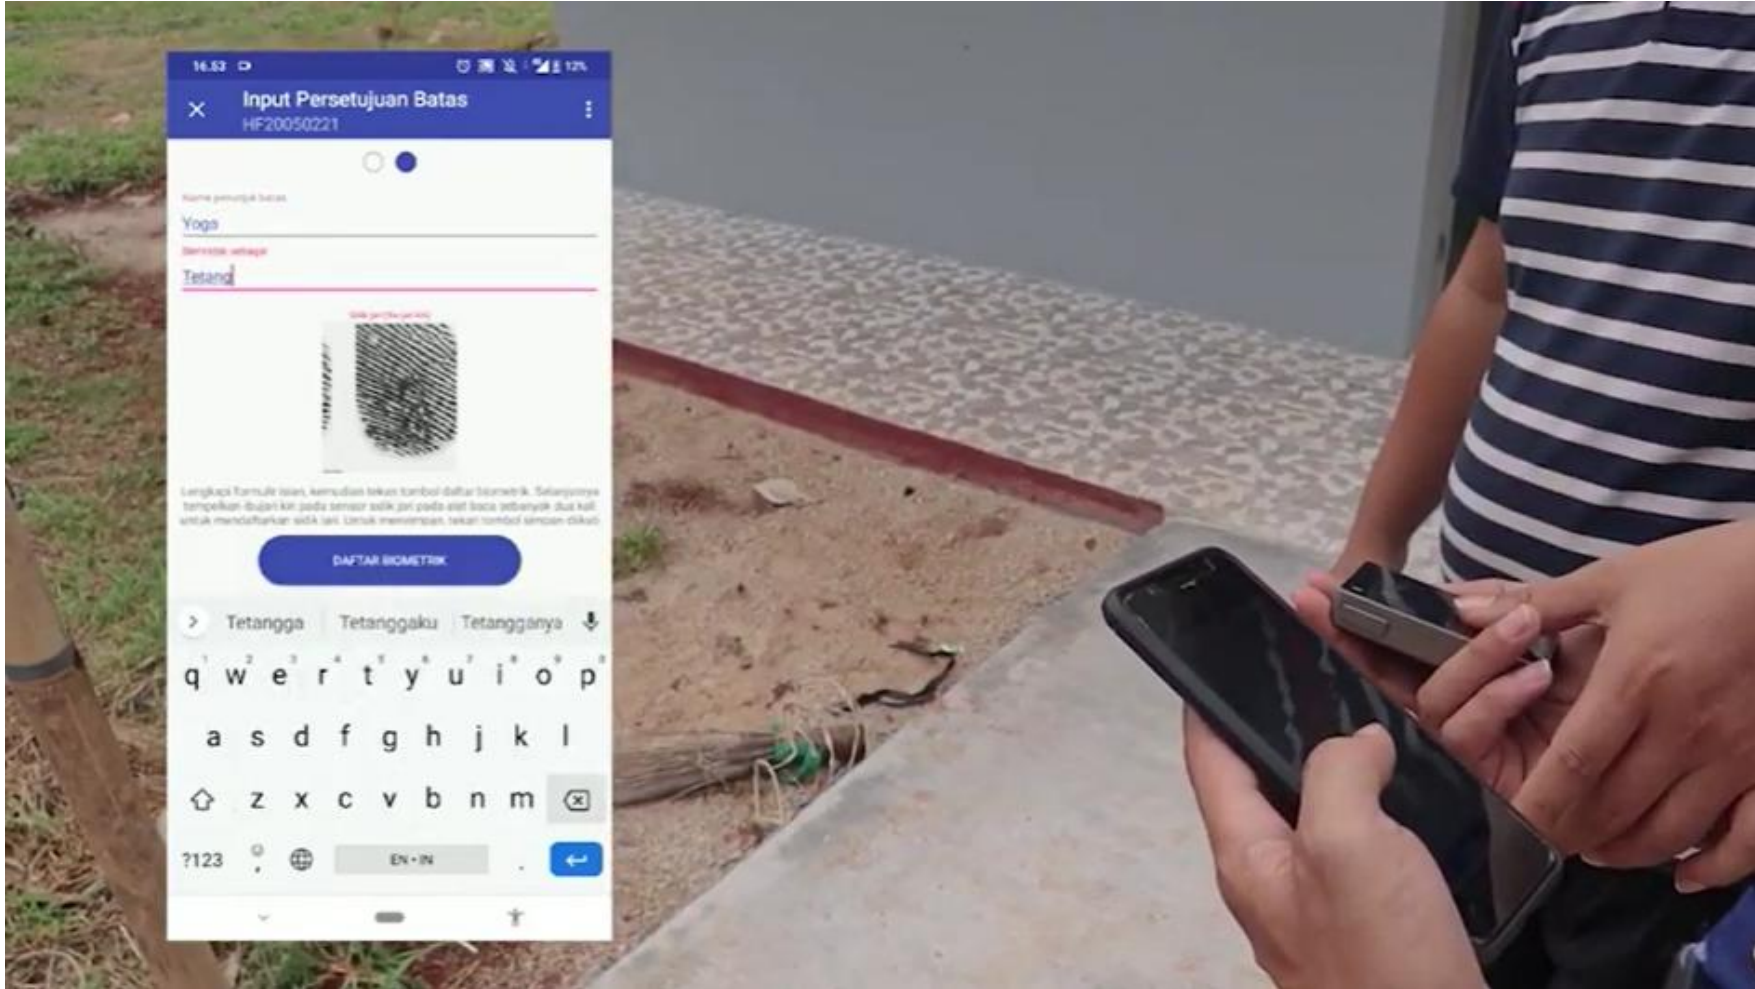

Land Owner Management