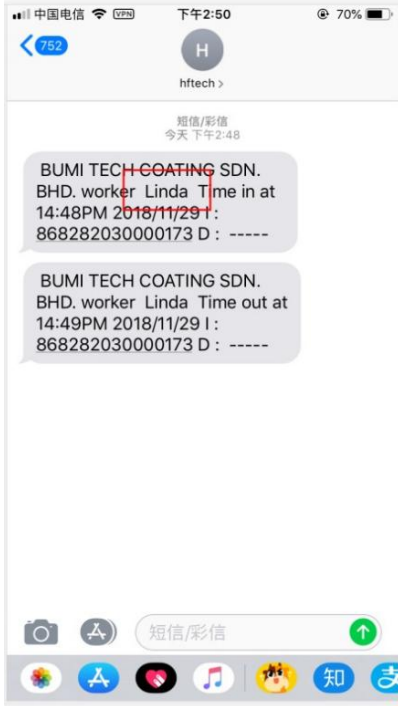

Portable School Attendance

School Bus SMS function

GPS tracker