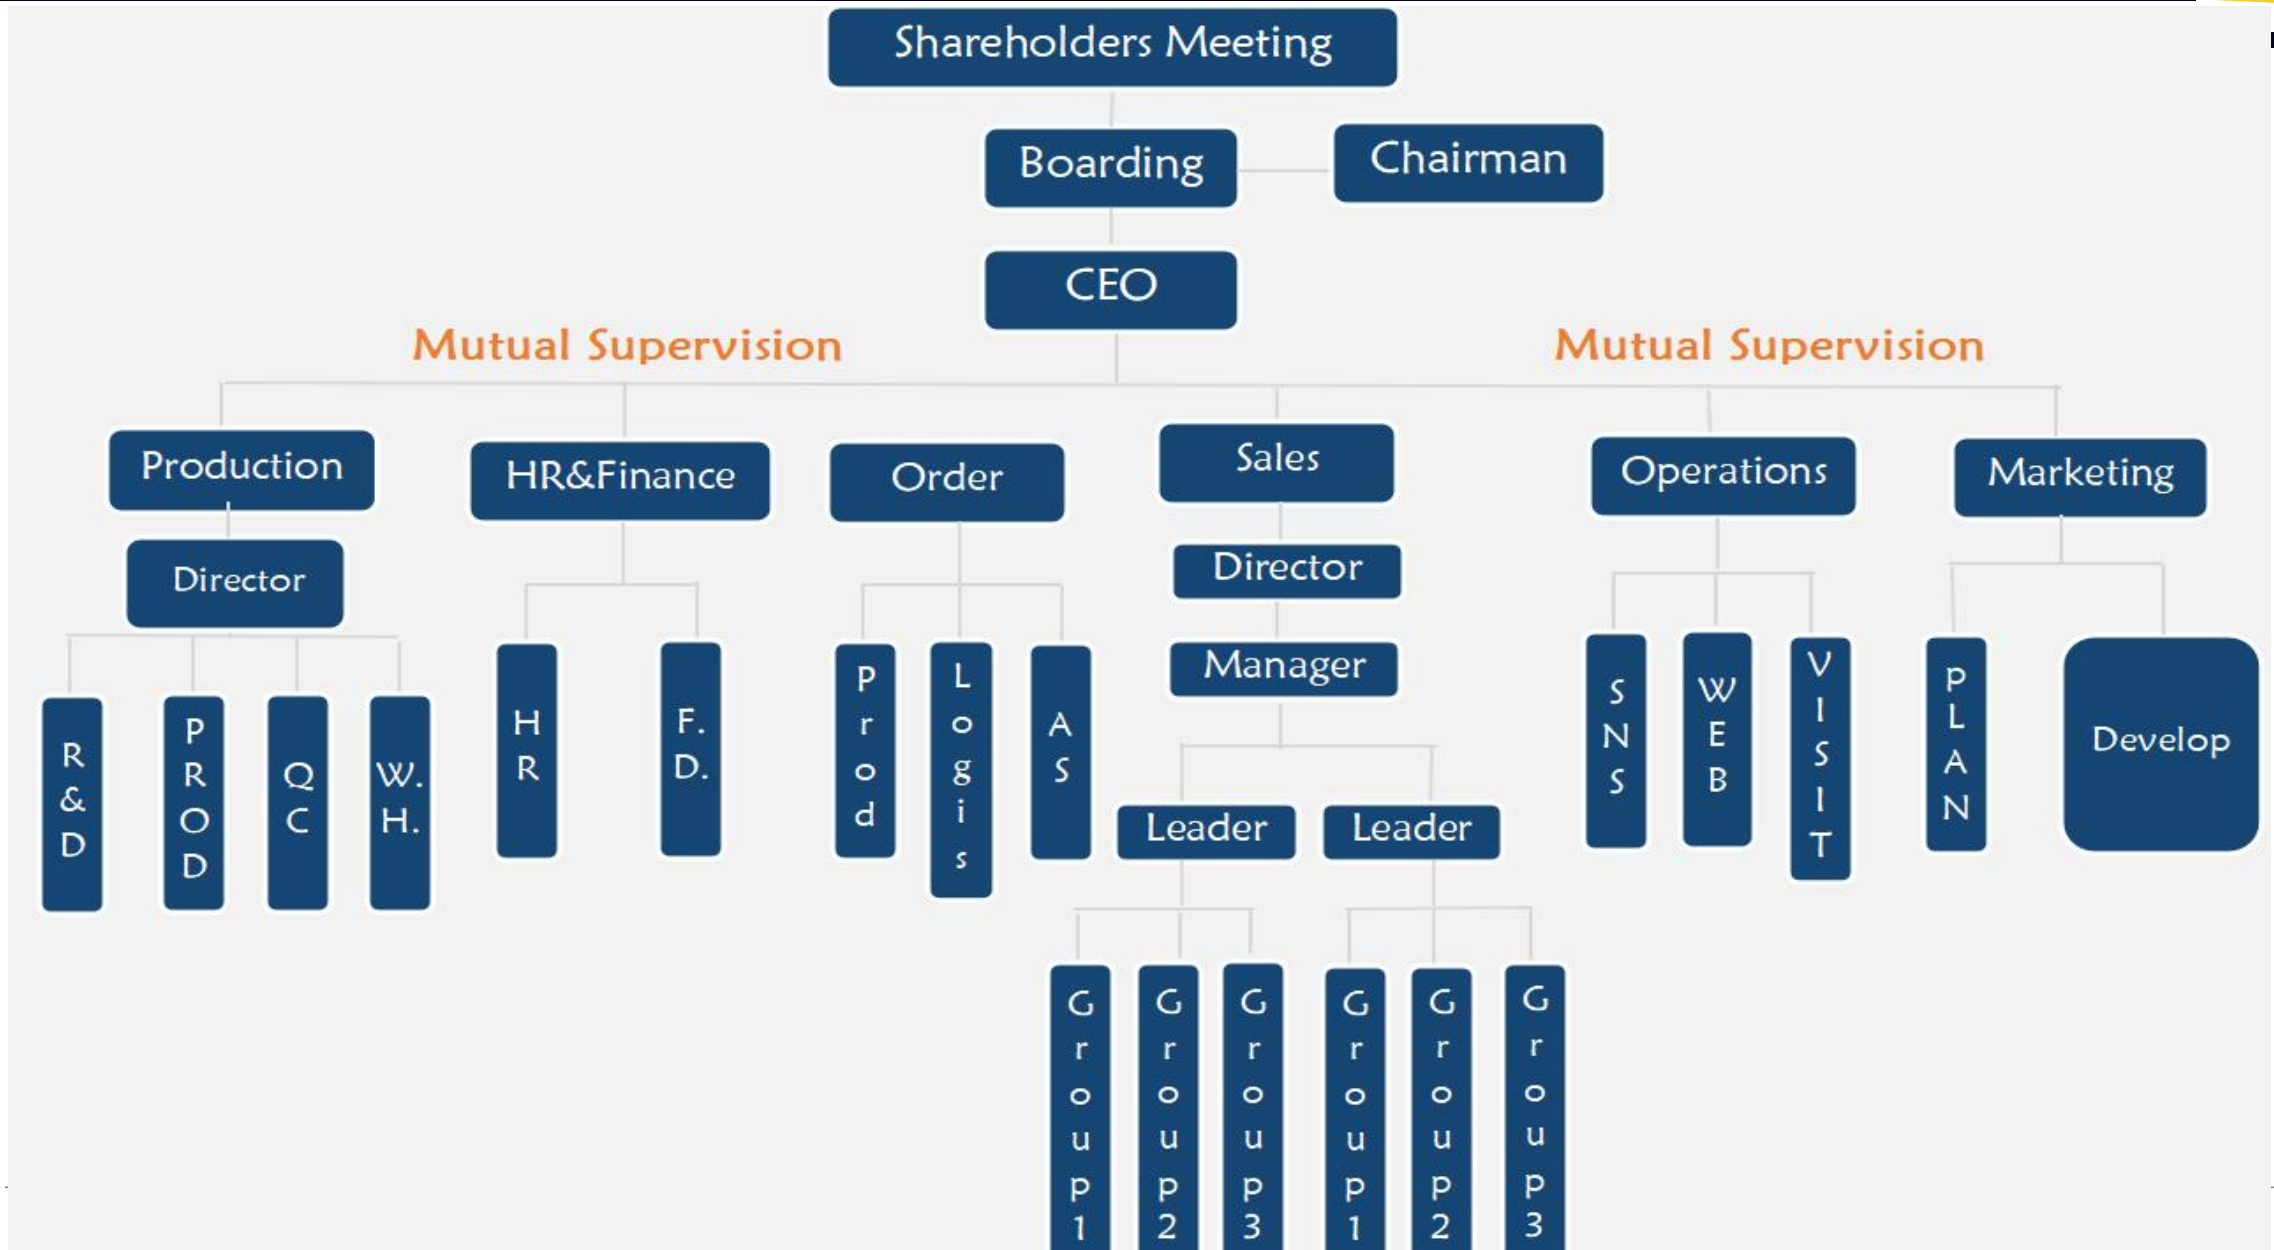

# Professional Provider of Biometric Solution

HUIFAN TECH

# About HFSecurity

---

# About HFSecurity

Chongqing Huifan Technology Co., Ltd. was established in 2005. It is a comprehensive enterprise specializing in the research and development, production, sales and service of biometric and security intelligent electronic products. The factory area is about 8,400m<sup>2</sup> square meters, with 8 automatic assembly lines, mold production lines, etc. It has two ten-temperature zone reflow soldering machines, two double-wave soldering machines, ultrasonic, smart lock life and durability testing systems and other equipment. It specializes in the production of fingerprint and facial testing systems, temperature system, iris and other PDA handheld devices and smart locks and smart home products.

# Organization Chart