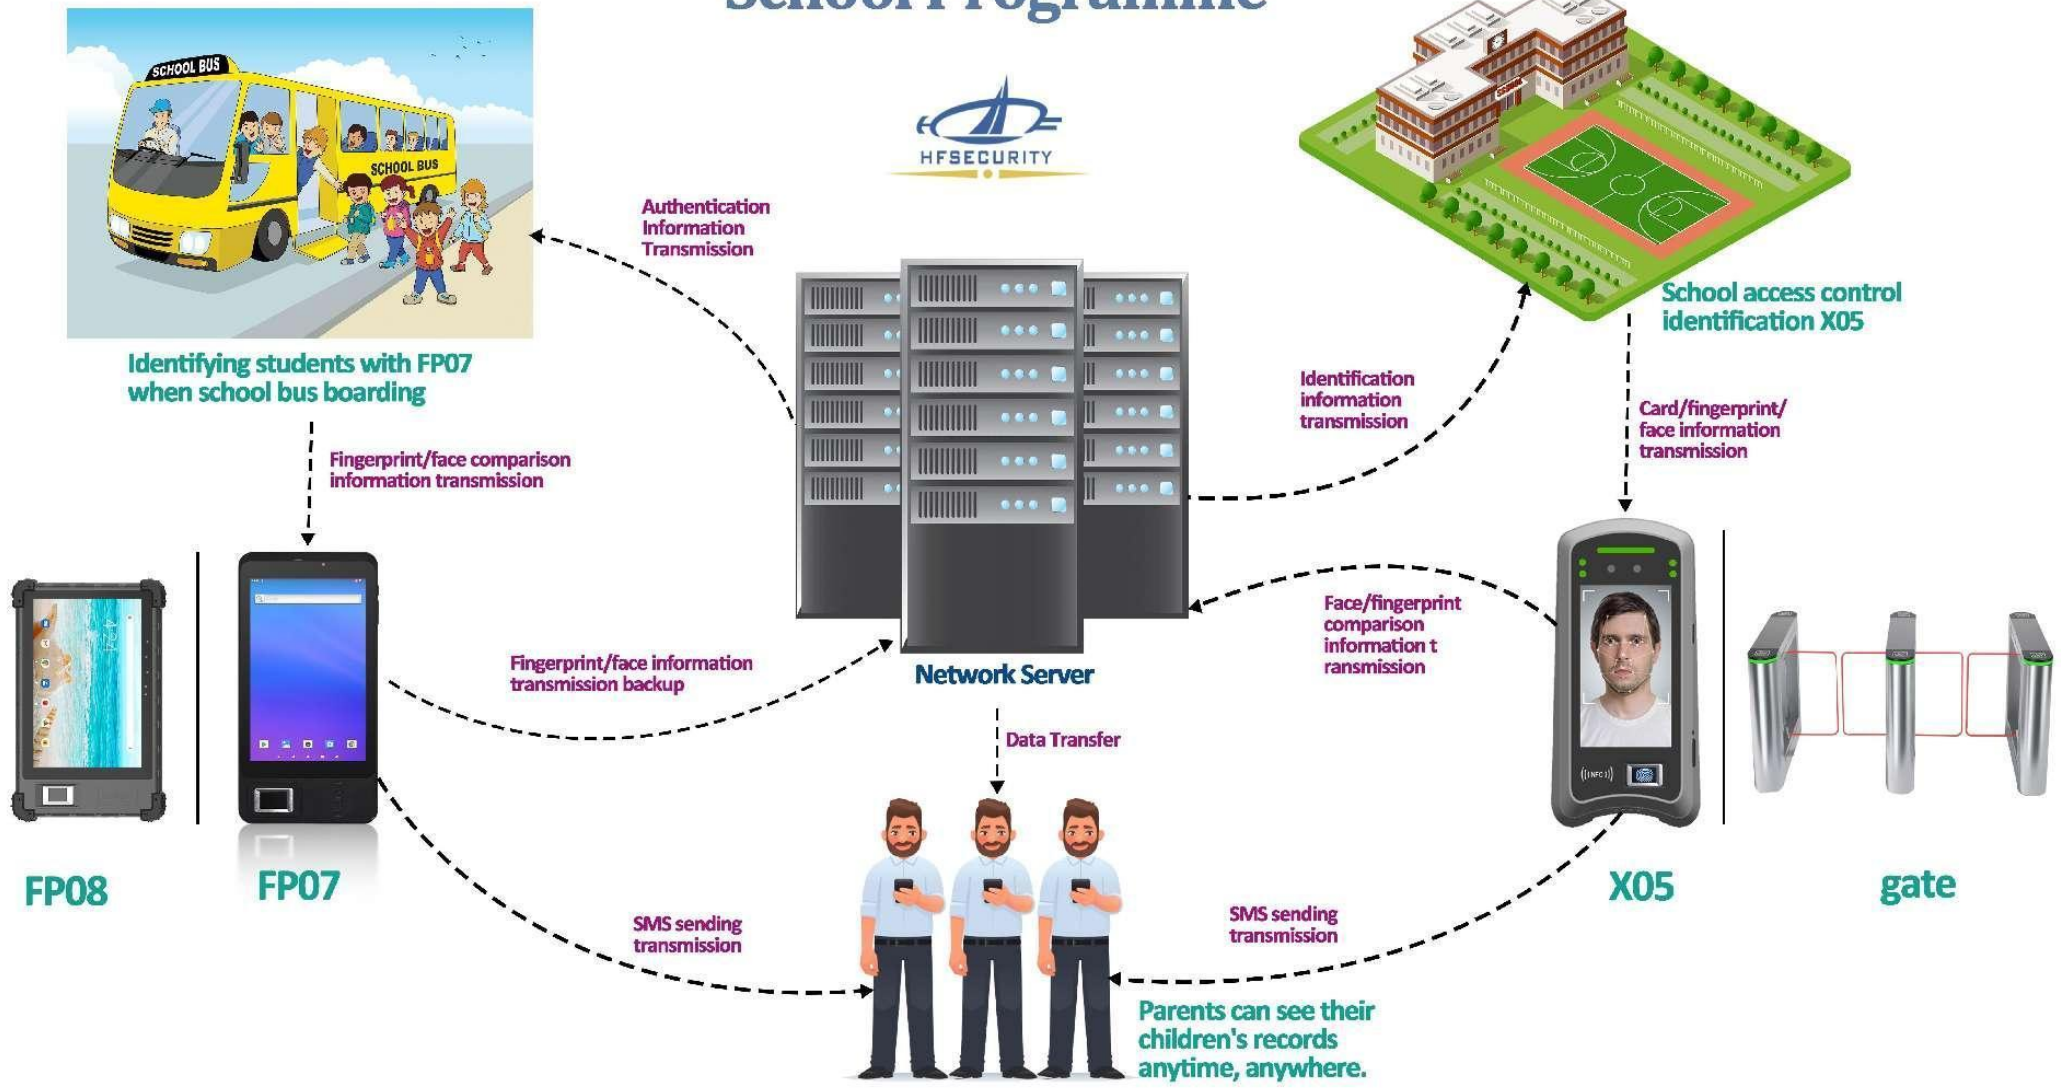

# ENTERPRISE ATTENDANCE MANAGEMENT SOLUTION

# Airport plan

With the continuous development of facial recognition technology, passengers can quickly complete identity verification and boarding procedures after installing facial recognition systems at airport gates. When passing through the gate, the system will automatically compare the passenger's facial information with the data in the database, and you can pass quickly after confirming your identity. The application of this technology not only reduces the time and errors of manual verification, but also avoids security risks such as fraudulent use of documents.