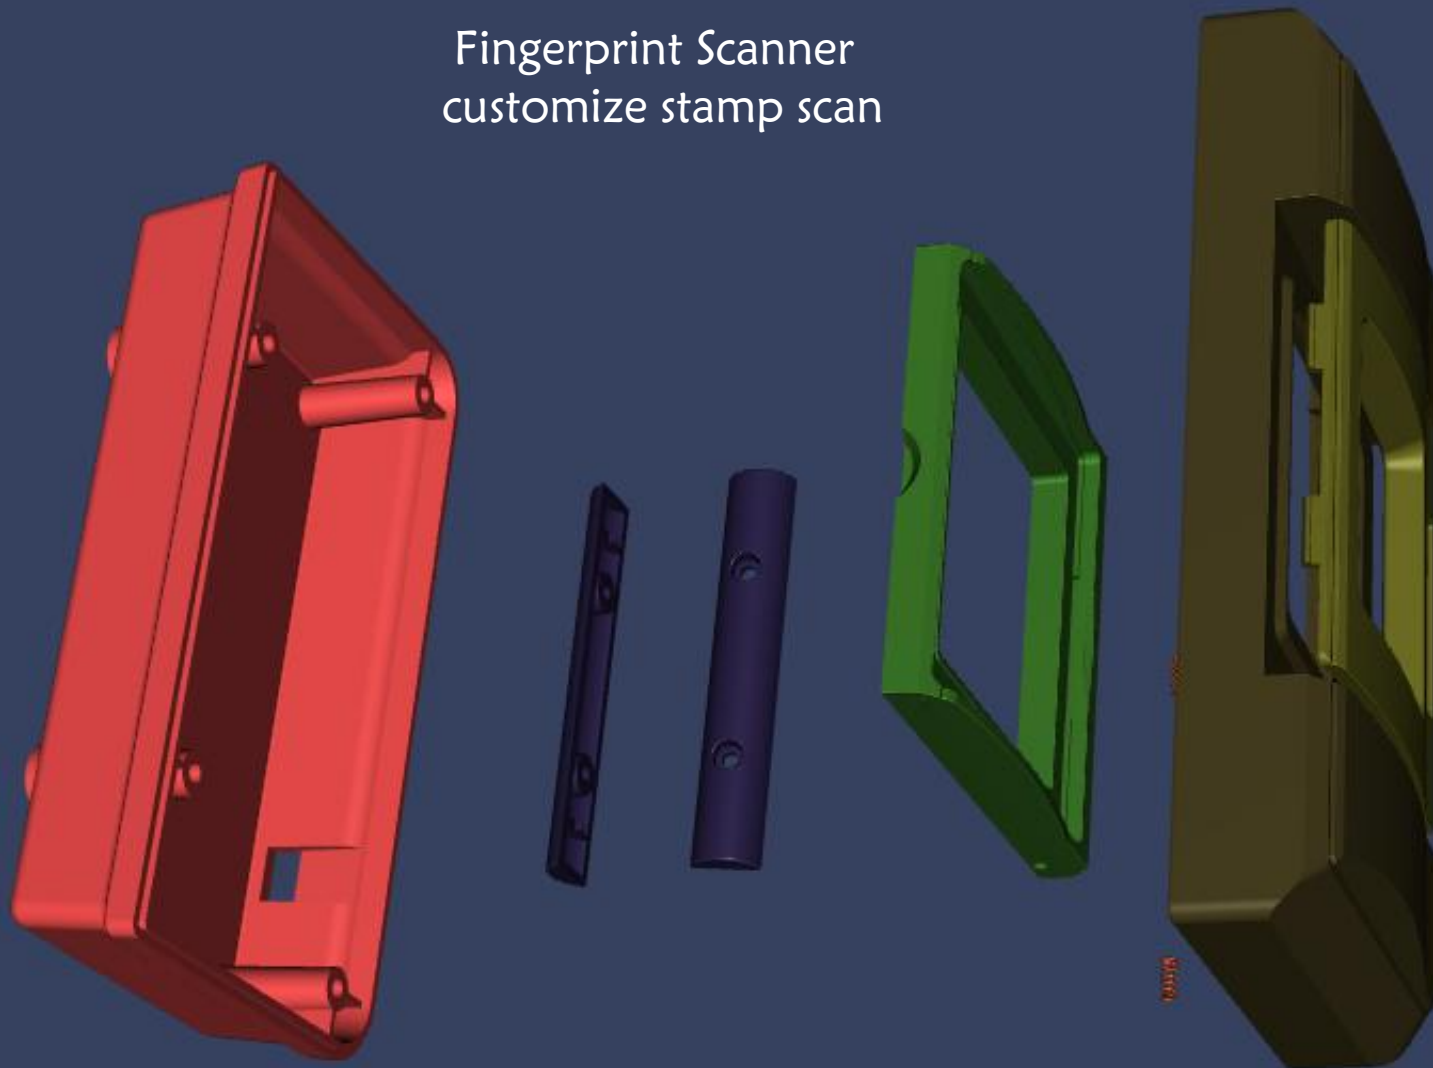

Which We Can OEM/ODM --Housing (Exploded views)

Fingerprint Scanner
customize stamp scan