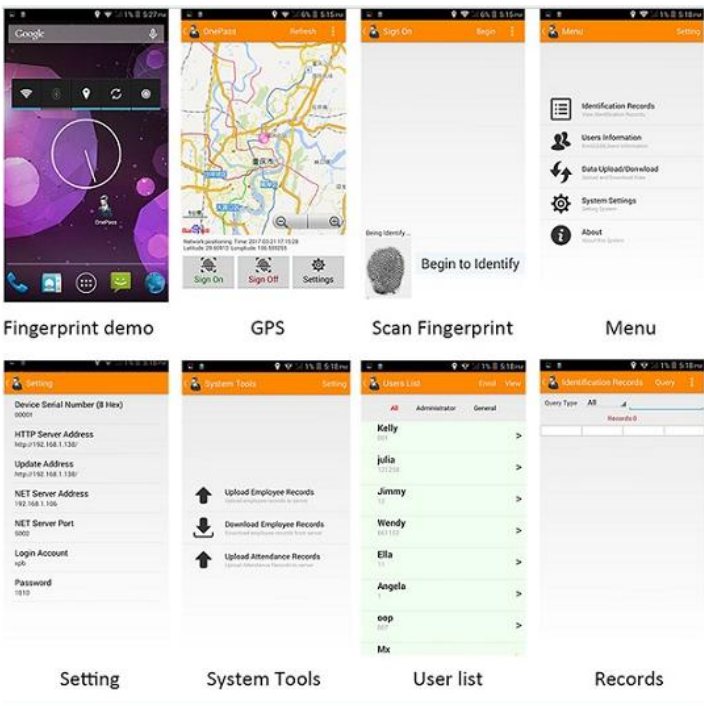

# Driver License Learning School

Driving safety, life safety

Tracking real learning via  
liveness face+finger every 5mins

Necessary hours to  
ensure skills learnt

# Portable School Attendance

School Bus SMS function

GPS tracker