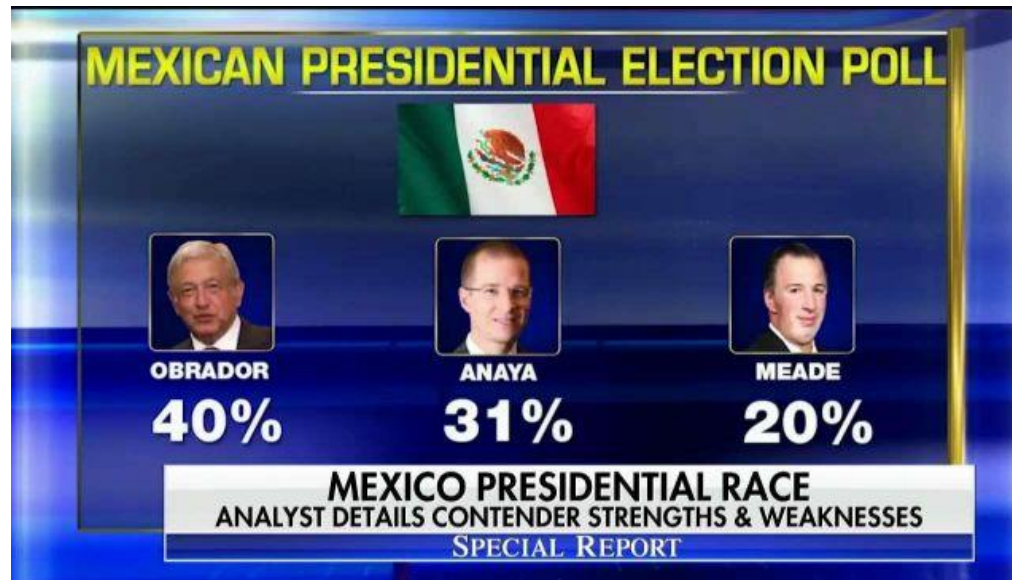

Each poll station with own worker and temporary worker, salary based on working days/working hours via HF4000plus fingerprint scanner biometric records, all send to INE(Instituto Nacional Electoral)