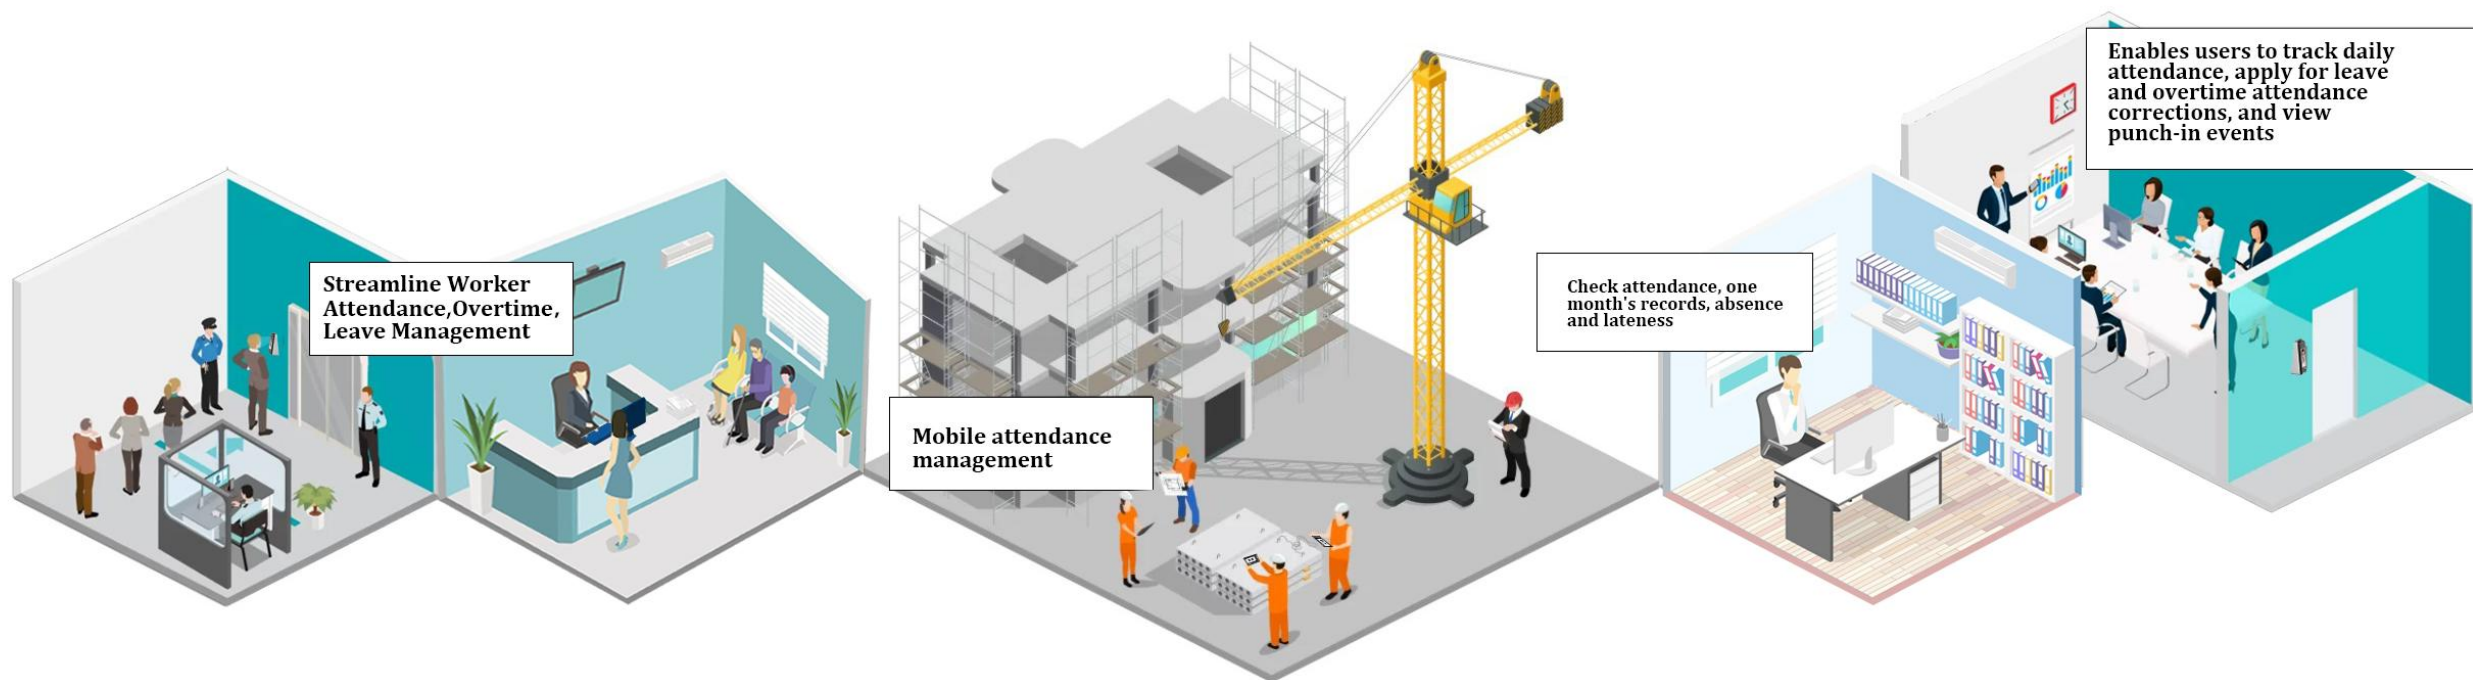

MOBILE ATTENDANCE MANAGEMENT