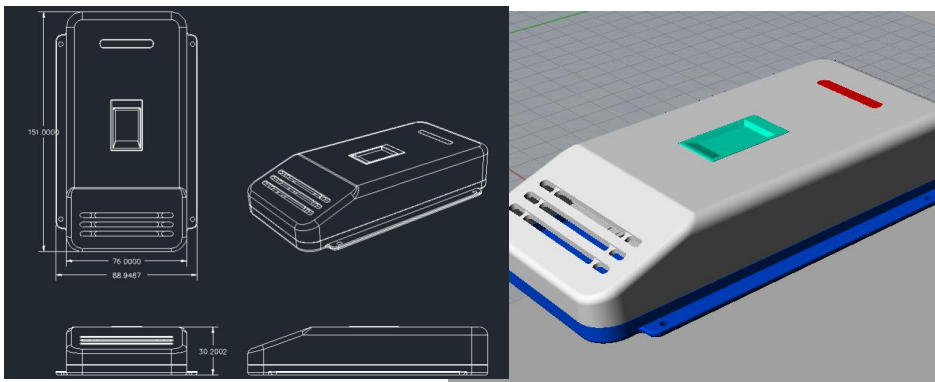

# OEM- from 0 to 1

Singapore customize wall-mounted 4G fingerprint UHF card reader  
Include structural/appearance design, main-board, 3D sample testing, new molding, trial order production, and mass production