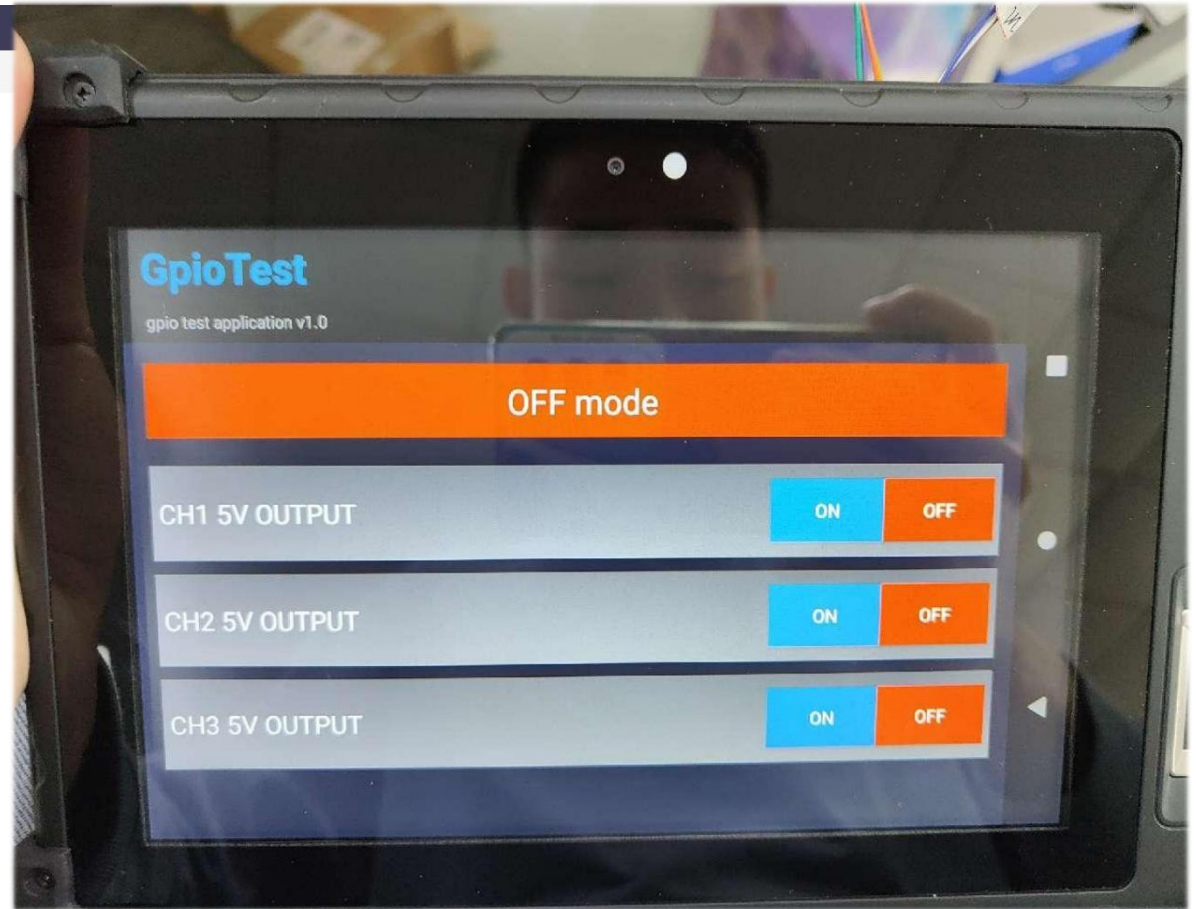

Customize Software

Person

Dashboard

Visitor - Add

Employee

Visitor

Blacklist

Palm

Finger

Authorization

Visitor info

* Name: Special symbols are not supported

ID card/IC card: Support numbers, letters, length 1~32 bits

Face recognition avatar: (Please upload JPG, PNG, JPEG images in not more than 500KB)

Face recognition avatar2: (Please upload JPG, PNG, JPEG images in not more than 500KB)

Face recognition avatar3: (Please upload JPG, PNG, JPEG images in not more than 500KB)