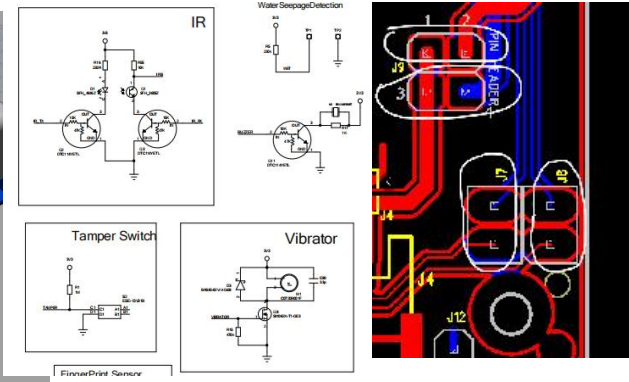

draw circuit diagram