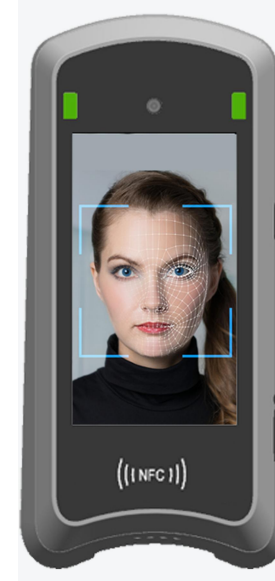

## Fingerprint Scanner Series

01

# HFSecurity Biometric Tablet Series

## Face Recognition Terminal Series

## Newest Multiple Biometric Attendance & access control

HF-X05

- ◆ Fingerprint, NFC, Facial & **IRIS, DIY combination**
- ◆ Android 11, full open system
- ◆ 4G, WIFI, Ethernet(Built-in POE Interface)
- ◆ ***Built-in Battery*** 3000mah
- ◆ Wall Mounted
- ◆ GPS,SMS
- ◆ ***Wiegand input and output interface, RS232 etc.***