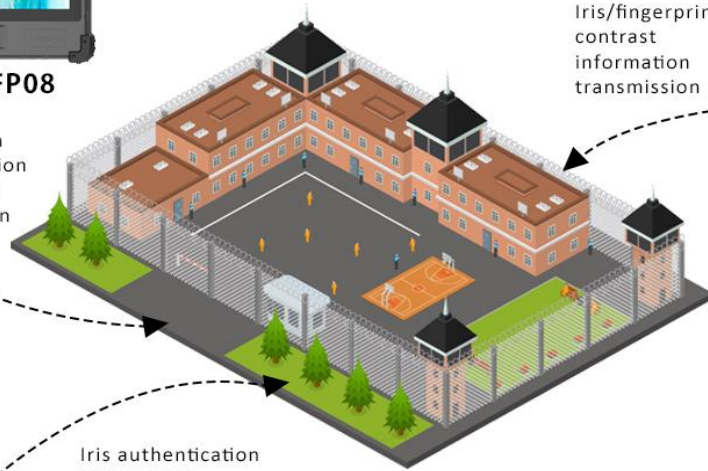

Identity verification for boarding

Face recognition passed security check

## PRISON

X05

ADVANCED ACCESS CONTROL/  
TAMPER ALARM/VISUAL INTERCOM  
IN MONITORING ROOM

Iris/fingerprint/  
contrast  
information  
transmission

CELL ADVANCED ACCESS CONTROL/  
IRIS RECOGNITION/TAMPER ALARM