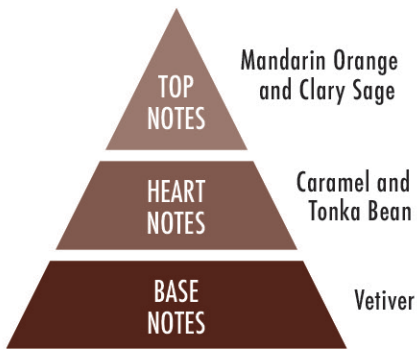

White Honey,  
Patchouli and  
Amber.

FEMMINA

Roberta di Camerino

ROSSA

TOP  
NOTES

Orange Blossom  
and Bergamot

HEART  
NOTES

Tuberose and  
Indian Jasmine

BASE  
NOTES

Madagascar Vanilla,  
White Musk and  
Virginian Cedar

NATURA

TOP  
NOTES

Grapefruit, Lemon  
Mint, Pink Pepper  
Bergamot, Aldehydes  
and Coriander

HEART  
NOTES

Ginger, Nutmeg,  
Jasmine and Melon

BASE  
NOTES

Incense, Amber, Cedar,  
Sandalwood, Patchouli,  
Amberwood and  
Labdanum

BLU

VERDE

TOP NOTES Chestnut and Sugar

HEART NOTES Sage and Lavender

BASE NOTES Vanilla and Smoke.

NERO