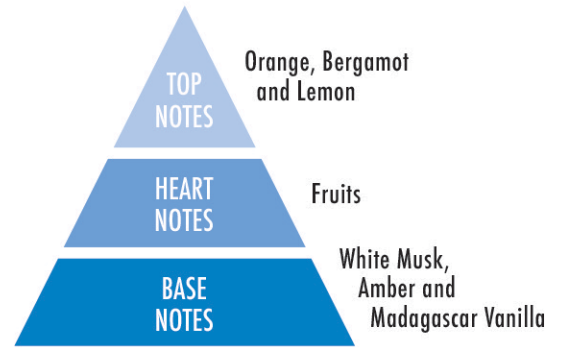

Roberta di Camerino.  
ITALY

Roberta di Camerino

CIELO

TOP  
NOTES

Raspberry,  
Neroli and  
Amalfi Lemon

HEART  
NOTES

Jasmine, African  
Orange Flower  
and Gardenia

BASE  
NOTES

White Honey,  
Patchouli and  
Amber.

FEMMINA

Roberta di Camerino

ROSSA

TOP  
NOTES

Orange Blossom  
and Bergamot

HEART  
NOTES

Tuberose and  
Indian Jasmine

BASE  
NOTES

Madagascar Vanilla,  
White Musk and  
Virginian Cedar

NATURA

TOP  
NOTES

Grapefruit, Lemon  
Mint, Pink Pepper  
Bergamot, Aldehydes  
and Coriander

HEART  
NOTES

Ginger, Nutmeg,  
Jasmine and Melon