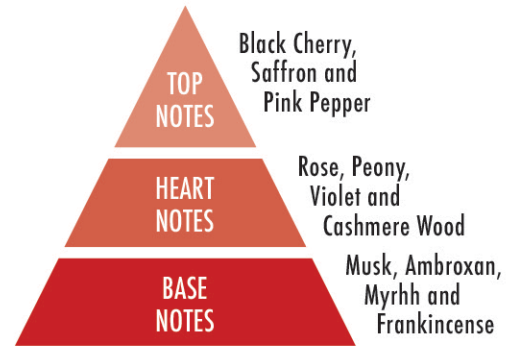

Roberta di Camerino.  
ITALY

Roberta di Camerino

CIELO

TOP  
NOTES

Raspberry,  
Neroli and  
Amalfi Lemon

HEART  
NOTES

Jasmine, African  
Orange Flower  
and Gardenia

BASE  
NOTES

White Honey,  
Patchouli and  
Amber.

FEMMINA

Roberta di Camerino

ROSSA

TOP  
NOTES

Orange Blossom  
and Bergamot

HEART  
NOTES

Tuberose and  
Indian Jasmine

BASE  
NOTES

Madagascar Vanilla,  
White Musk and  
Virginian Cedar

NATURA

TOP  
NOTES

Grapefruit, Lemon  
Mint, Pink Pepper  
Bergamot, Aldehydes  
and Coriander

HEART  
NOTES

Ginger, Nutmeg,  
Jasmine and Melon

BASE  
NOTES

Incense, Amber, Cedar,  
Sandalwood, Patchouli,  
Amberwood and  
Labdanum

BLU

VERDE

TOP NOTES Chestnut and Sugar

HEART NOTES Sage and Lavender

BASE NOTES Vanilla and Smoke.

NERO