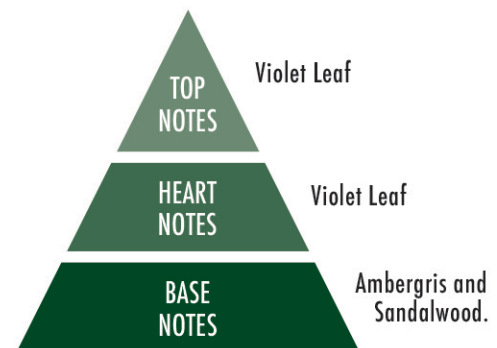

BASE  
NOTES

Madagascar Vanilla,  
White Musk and  
Virginian Cedar

NATURA

TOP  
NOTES

Grapefruit, Lemon  
Mint, Pink Pepper  
Bergamot, Aldehydes  
and Coriander

HEART  
NOTES

Ginger, Nutmeg,  
Jasmine and Melon

BASE  
NOTES

Incense, Amber, Cedar,  
Sandalwood, Patchouli,  
Amberwood and  
Labdanum

BLU

VERDE

TOP NOTES Chestnut and Sugar

HEART NOTES Sage and Lavender

BASE NOTES Vanilla and Smoke.

NERO