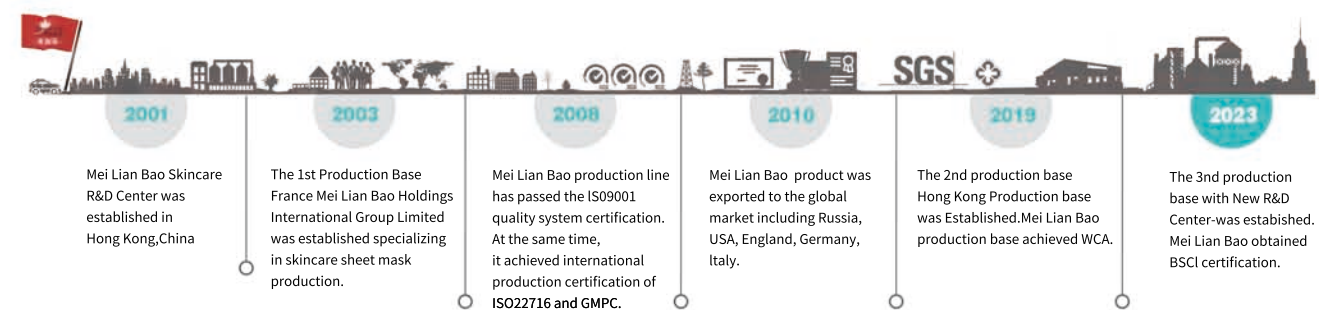

Tracks for the journey to realize a dream

looking back at history, and feeling the driving-power for innovation

Sylvia Lee (Sales Manager)
Tel/Whatsapp: +86 18318882825
Wechat: sylvialeee51
Email: admin@mayllinebe.com