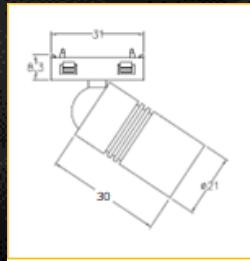

1 Watt - MICRO

LW.S1Rlx.12.xk Series are rail lights with 38 degrees light and available in 12 mm diameter 1 watt and 2700k and 4000k