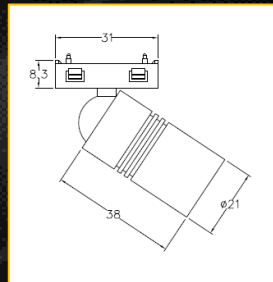

www.ledware.info

Model	Size	Power LED / Color	CRI	PIC
LW.SHOWB.12.27k	Φ21 L38mm	2W - 12/24v 2700K Black	70~80LM/W RA≥90 38°	
LW.SHOWS.12.27k	Φ21 L38mm	2W - 12/24v 2700K Silver	70~80LM/W RA≥90 38°	
LW.SHOWW.12.27k	Φ21 L38mm	2W - 12/24v 2700K White	70~80LM/W RA≥90 38°	
LW.SHOWG.12.27k	Φ21 L38mm	2W - 12/24v 2700K Gold	70~80LM/W RA≥90 38°	
LW.SHOWPG.12.27k	Φ21 L38mm	2W - 12/24v 2700K Pink Gold	70~80LM/W RA≥90 38°	
LW.SHOWBG.12.27k	Φ21 L38mm	2W - 12/24v 2700K Brown Gold	70~80LM/W RA≥90 38°	
LW.SHOWBM.12.27k	Φ21 L38mm	2W - 12/24v 2700K Blue Metallic	70~80LM/W RA≥90 38°