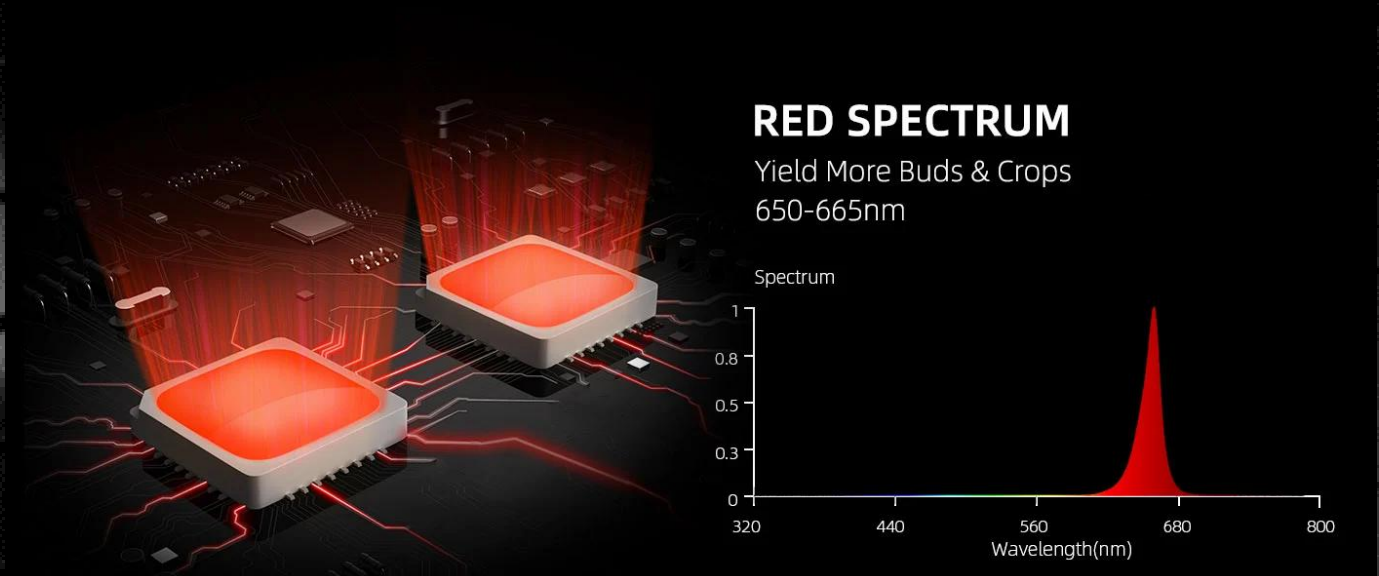

VITRA - NEXO

VITRA is Special Lighting for Plant Growth

Our cutting-edge lighting solution replicates natural sunlight, providing the essential spectrum of light required for healthy plant growth.

This technology ensures that your indoor plants receive the necessary energy to flourish, no matter their location within your home or office.

Full Spectrum LED: Mimics the natural sunlight essential for photosynthesis, promoting healthy plant growth.

Energy Efficient: Uses less power while delivering optimal light for your plants.

Adjustable Angles: Allows you to direct light precisely where your plants need it, ensuring even light distribution.