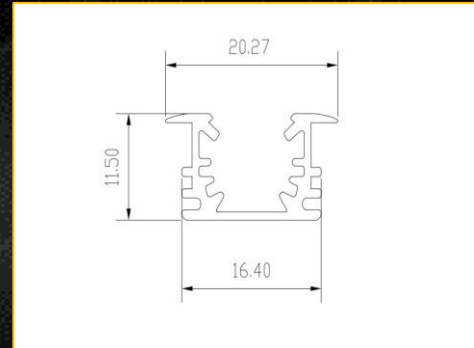

Rail Recessed

Recessed mini rail system

Model	Size	Info	Length	Pic
LW.SHOWB.INRA.2M	W20mm H11,5mm Square Recession 16,4mm	2 Wires 12/24 volt black	2 meter	
LW.SHOWS.INRA.2M	W20mm H11,5mm Square Recession 16,4mm	2 Wires 12/24 volt silver	2 meter	
LW.SHOWW.INRA.2M	W20mm H11,5mm Square Recession 16,4mm	2 Wires 12/24 volt White	2 meter