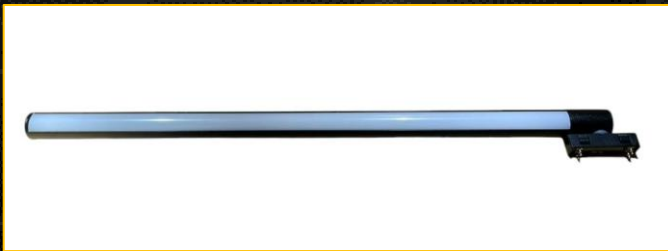

6 Watt - LINE FLEX

LW.SHRFLST.xx.xxk Series are rail linear lights who can be rotated and available in lengths of 300 mm and 2700k and 4000k But we can make also custom lengths and colors.

Model	Size	Power LED / Color	CRI	PIC
LW.SHRFLST.B36.27k	D12mm 300mm	6W DC12V 2700K	400LM/W RA≥90 120°	
LW.SHRFLST.B36.4k	D12mm 300mm	6W DC12V 4000K	420LM/W RA≥90 120°