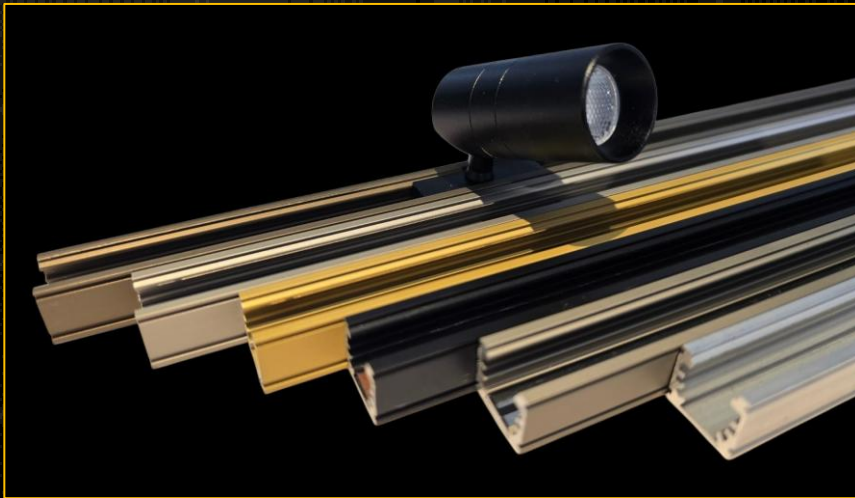

Rail Surface - Colors

Surface mini rail system Square in several anodized Colors
Like Gold / Champagne / Bronze / Inox

Model	Size	Info	Length	Pic
LW.SHOWB.RAILG2M	W14mm H11,5mm Square	2 Wires 12/24 volt Goud	2 meter	
LW.SHOWB.RAILBZ3M	W14mm H11,5mm Square	2 Wires 12/24 volt Bronze	2 meter	
LW.SHOWS.RAILIN2M	W14mm H11,5mm Square	2 Wires 12/24 volt Inox	2 meter	
LW.SHOWW.RAILCH2M	W14mm H11,5mm Square	2 Wires 12/24 volt Champagne	2 meter