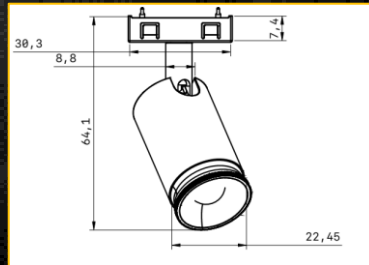

3 Watt - ZOOM

LW.SH3ZWB.12.xk Series are rail lights zoomable light and available in 22,5 mm diameter 3 watt and 2700k and 4000k

Model	Size	Power LED / Color	CRI	PIC
LW.SH3ZWB.12.27k	Φ22,5 L44mm	2W DC12V 2700K Black	70~80LM/W RA≥90 38°	
LW.SH3ZWS.12.27k	Φ22,5 L44mm	2W DC12V 2700K Silver	70~80LM/W RA≥90 38°	
LW.SH3ZWW.12.27k	Φ22,5 L44mm	2W DC12V 2700K White	70~80LM/W RA≥90 38°	
LW.SH3ZWG.12.27k	Φ22,5 L44mm	2W DC12V 2700K Gold	70~80LM/W RA≥90 38°	
LW.SH3ZWPG.12.27k	Φ22,5 L44mm	2W DC12V 2700K Pink Gold	70~80LM/W RA≥90 38°	
LW.SH3ZWBG.12.27k	Φ22,5 L44mm	2W DC12V 2700K Brown Gold	70~80LM/W RA≥90 38°	
LW.SH3ZWBM.12.27k	Φ22,5 L44mm	2W DC12V 2700K Blue Metallic	70~80LM/W RA≥90 38°