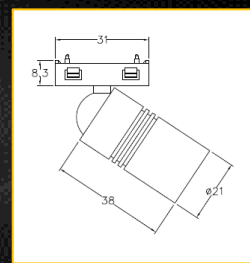

2 Watt - BASIC

LW.SHOWB.12.xxk Series are rail lights with 38 degrees light and available in 21 mm diameter 2 watt and LED colors 1800k, 2200k, 2400k, 2700k, 3000k, 3500k and 4000k