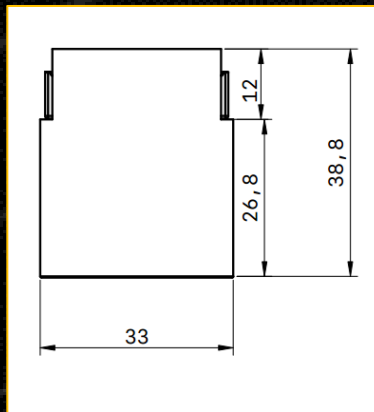

VITRA - NEXO

VITRA is a dedicated grow-lighting series designed for seamless integration into modern rail systems. Developed for indoor plants in offices, retail, hospitality and residential environments, VITRA delivers controlled plant growth without compromising architectural aesthetics.

Unlike traditional grow lights, VITRA is engineered to disappear into the lighting design while actively supporting plant vitality, color and structure.

Model	Size	Power LED / Color	CRI	PIC
LW.VITRO.NEXO.B	Φ33 L39mm	3W DC12V 2700K / 4000k / RED 660Nm Black	70~80LM/W RA≥90 38°	
LW.VITRO.NEXO.S	Φ33 L39mm	3W DC12V 2700K / 4000k / RED 660Nm Silver	70~80LM/W RA≥90 38°