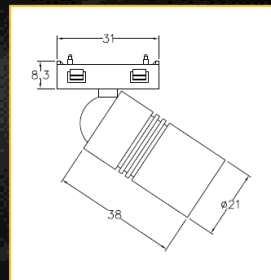

Model	Size	Power LED / Color	CRI	PIC
LW.SHOWB.12.18k	Φ21 L38mm	2W - 12/24v 1800K Black	70~80LM/W RA≥90 38°	
LW.SHOWB.12.22k	Φ21 L38mm	2W - 12/24v 2200K Black	70~80LM/W RA≥90 38°	
LW.SHOWB.12.24k	Φ21 L38mm	2W - 12/24v 2400K Black	70~80LM/W RA≥90 38°