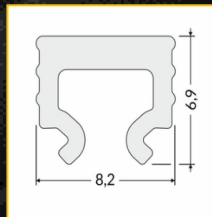

2-10 Watt - LINE

W.SHLINE.xx.xxk Series are rail linear lights and available in lengths of 300 - 1000 mm and 2700k and 4000k
But we can make also custom lengths and colors.