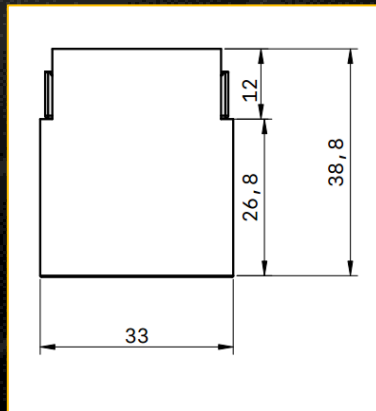

3 Watt - NEXO

LW.SH3NEXO.xk Series are rail lights lens 38 degrees light and available in 33 mm diameter and clicks over the rail.
3 watt and 2700k and 4000k or Mixing Colors

Model	Size	Power LED / Color	CRI	PIC
LW.SH3NEXO.B.27k	Φ33 L39mm	3W DC12V 2700K Black	70~80LM/W RA≥90 38°	
LW.SH3NEXO.S.27k	Φ33 L39mm	3W DC12V 2700K Silver	70~80LM/W RA≥90 38°	
LW.SH3NEXO.B.MIX	Φ33 L39mm	3W DC12V 2700K/4000k / 6000k Silver	70~80LM/W RA≥90 38°