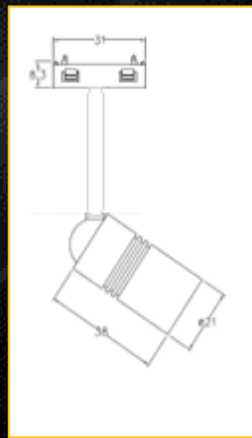

www.ledware.info
Specialist in Light

2 Watt – KIRENGESHOMA

2 Watt - REACH

LW.SH2REB.12.xxk Series are rail lights with 8 – 60 degrees zoom light and available in 21 mm diameter 2 watt and 2700k and 4000k and a basic stem of 10 cm
Stem and colors can be customized