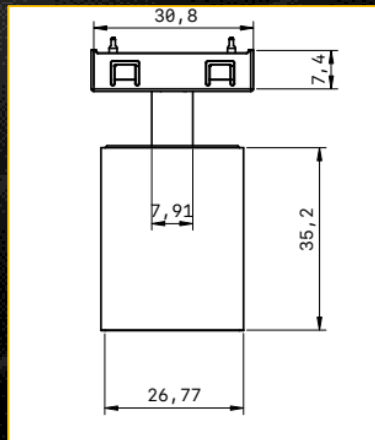

3 Watt - FIXED

LW.SH3WB.12.xk Series are rail lights lens 38 degrees light and available in 22,5 mm diameter 3 watt and 2700k and 4000k

Model	Size	Power LED / Color	CRI	PIC
LW.SH3WB.12.27k	Φ27 L35mm	3W DC12V 2700K Black	70~80LM/W RA≥90 38°	
LW.SH3WS.12.27k	Φ27 L35mm	3W DC12V 2700K Silver	70~80LM/W RA≥90 38°	
LW.SH3WW.12.27k	Φ27 L35mm	3W DC12V 2700K White	70~80LM/W RA≥90 38°	
LW.SH3WG.12.27k	Φ27 L35mm	3W DC12V 2700K Gold	70~80LM/W RA≥90 38°	
LW.SH3WPG.12.27k	Φ27 L35mm	3W DC12V 2700K Pink Gold	70~80LM/W RA≥90 38°	
LW.SH3WBG.12.27k	Φ27 L35mm	3W DC12V 2700K Brown Gold	70~80LM/W RA≥90 38°	
LW.SH3WBM.12.27k	Φ27 L35mm	3W DC12V 2700K Blue Metallic	70~80LM/W RA≥90 38°