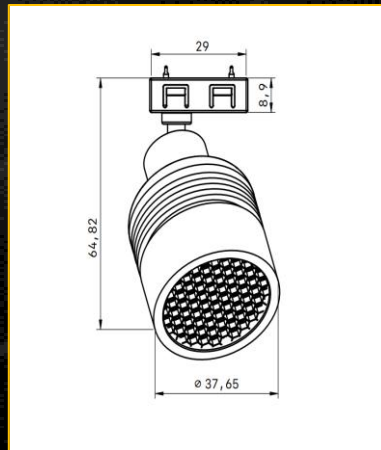

Usage

Restaurants
1800k- 2700k

Stores
3500k

7 Watt - FIXED

LW.SH7WB.12.xk Series are rail lights lens 38 degrees light
and available in 37,5 mm diameter
7 watt and 2700k and 4000k or Mixing Colors

Model	Size	Power LED / Color	CRI	PIC
LW.SH7WB.12.27k	Φ37 L64mm	7W DC12V 2700K Black	70~80LM/W RA≥90 38°	
LW.SH7WS.12.27k	Φ37 L64mm	7W DC12V 2700K Silver	70~80LM/W RA≥90 38°	
LW.SH7WS.12.mix	Φ37 L64mm	7W DC12V 2700K/4000k / 6000k Silver	70~80LM/W RA≥90 38°	