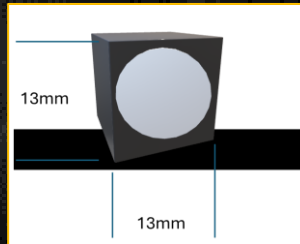

Model	Size	Power LED / Color	CRI	PIC
LW.SH1CUB.12.27k	13x13mm L14mm	1W DC12V 2700K Black	80~90LM/W RA≥90 24°	
LW.SH1CUS.12.27k	13x13mm L14mm	1W DC12V 2700K Silver	80~90LM/W RA≥90 24°	
LW.SH1CUW.12.27k	13x13mm L14mm	1W DC12V 2700K White	80~90LM/W RA≥90 24°	
LW.SH1CUB.12.24k	13x13mm L14mm	1W DC12V 1800K Black	80~90LM/W RA≥90 24°	
LW.SH1CUG.12.27k	13x13mm L14mm	1W DC12V 2400K Black	80~90LM/W RA≥90 24°	
LW.SH1CUB.12.35k	13x13mm L14mm	1W DC12V 3500K Black	80~90LM/W RA≥90 24°	
LW.SH1CUG.12.4k	13x13mm L14mm	1W DC12V 4000K Gold	80~90LM/W RA≥90 24°