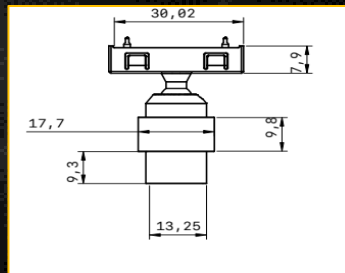

1 Watt – ZOOM

LW.SHZ1Rx.12.xk Series are rail lights with 8-60 degrees zoom light and available in 21 mm diameter 1 watt and 2700k and 4000k

Model	Size	Power LED / Color	CRI	PIC
LW.SH1WB.12.27k	Φ18 L30mm	1W DC12V 2700K Black	70~80LM/W RA≥90 8° - 60° Zoom	
LW.SH1WS.12.27k	Φ18 L30mm	1W DC12V 2700K Silver	70~80LM/W RA≥90 8° - 60° Zoom	
LW.SH1WW.12.27k	Φ18 L30mm	1W DC12V 2700K White	70~80LM/W RA≥90 8° - 60° Zoom	
LW.SH1WG.12.27k	Φ18 L30mm	1W DC12V 2700K Gold	70~80LM/W RA≥90 8° - 60° Zoom	
LW.SH1WPG.12.27k	Φ18 L30mm	1W DC12V 2700K Pink Gold	70~80LM/W RA≥90 8° - 60° Zoom	
LW.SH1WBG.12.27k	Φ18 L30mm	1W DC12V 2700K Brown Gold	70~80LM/W RA≥90 8° - 60° Zoom	
LW.SH1WBM.12.27k	Φ18 L30mm	1W DC12V 2700K Blue Metalic	70~80LM/W RA≥90 8° - 60° Zoom