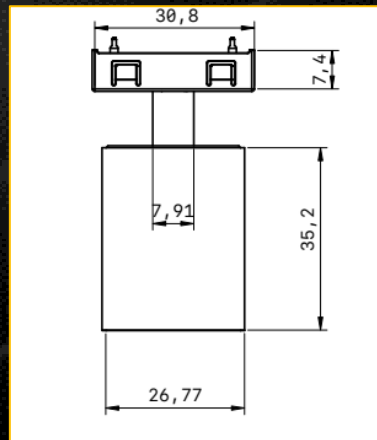

3 Watt - FIXED

LW.SH3WB.12.xk Series are rail lights lens 38 degrees light
and available in 26,5 mm diameter
3 watt and 2700k and 4000k or Mixing Colors

Model	Size	Power LED / Color	CRI	PIC
LW.SH0WB.3W.27k	Φ27 L35mm	3W DC12V 2700K Black	70~80LM/W RA≥90 38°	
LW.SH0WS.3W.27k	Φ27 L35mm	3W DC12V 2700K Silver	70~80LM/W RA≥90 38°	
LW.SH0WS.3W.MIX	Φ27 L35mm	3W DC12V 2700K/4000k / 6000k Silver	70~80LM/W RA≥90 38°