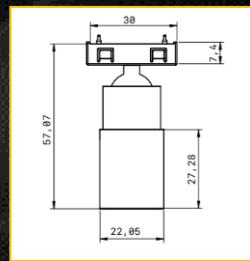

Model	Size	Power LED / Color	CRI	PIC
LW.SH2ZB.12.27k	Φ22 L44mm	2W DC12V 2700K Black	70~80LM/W RA≥90 8° - 60° Zoom	
LW.SH2ZWS.12.27k	Φ22 L44mm	2W DC12V 2700K Silver	70~80LM/W RA≥90 8° - 60° Zoom	
LW.SH2ZWW.12.27k	Φ22 L44mm	2W DC12V 2700K White	70~80LM/W RA≥90 8° - 60° Zoom	
LW.SH2ZWG.12.27k	Φ22 L44mm	2W DC12V 2700K Gold	70~80LM/W RA≥90 8° - 60° Zoom	
LW.SH2ZWPG.12.27k	Φ22 L44mm	2W DC12V 2700K Pink Gold	70~80LM/W RA≥90 8° - 60° Zoom	
LW.SH2ZWBG.12.27k	Φ22 L44mm	2W DC12V 2700K Brown Gold	70~80LM/W RA≥90 8° - 60° Zoom	
LW.SH2ZWBM.12.27k	Φ22 L44mm	2W DC12V 2700K Blue Metallic	70~80LM/W RA≥90 8° - 60° Zoom