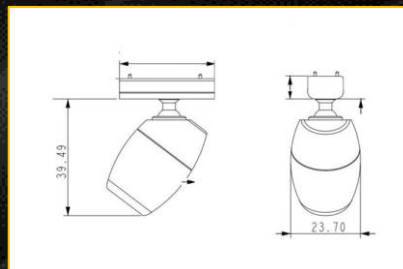

2 Watt – KIRENGESHOMA

LW.SH2ZWB.12.xxk Series are rail lights with 8 – 60 degrees zoom light and available in 21 mm diameter 2 watt and 2700k and 4000k

Model	Size	Power LED / Color	CRI	PIC
LW.SH2.KIRENGESHOMA.C.27K	Φ23 L39mm	2W DC12V 2700K CHROOM	70~80LM/W RA≥90 34°	
LW.SH2.KIRENGESHOMA.C.3K	Φ23 L39mm	2W DC12V 3000K CHROOM	70~80LM/W RA≥90 34°	
LW.SH2.KIRENGESHOMA.C.4K	Φ23 L39mm	2W DC12V 4000K CHROOM	70~80LM/W RA≥90 34°	
LW.SH2.KIRENGESHOMA.B.27K	Φ22 L44mm	2W DC12V 2700K Black	70~80LM/W RA≥90 34°	
LW.SH2.KIRENGESHOMA.B.3K	Φ22 L44mm	2W DC12V 3000K Black	70~80LM/W RA≥90 34°	
LW.SH2.KIRENGESHOMA.B.4K	Φ22 L44mm	2W DC12V 4000K Black	70~80LM/W RA≥90 34°