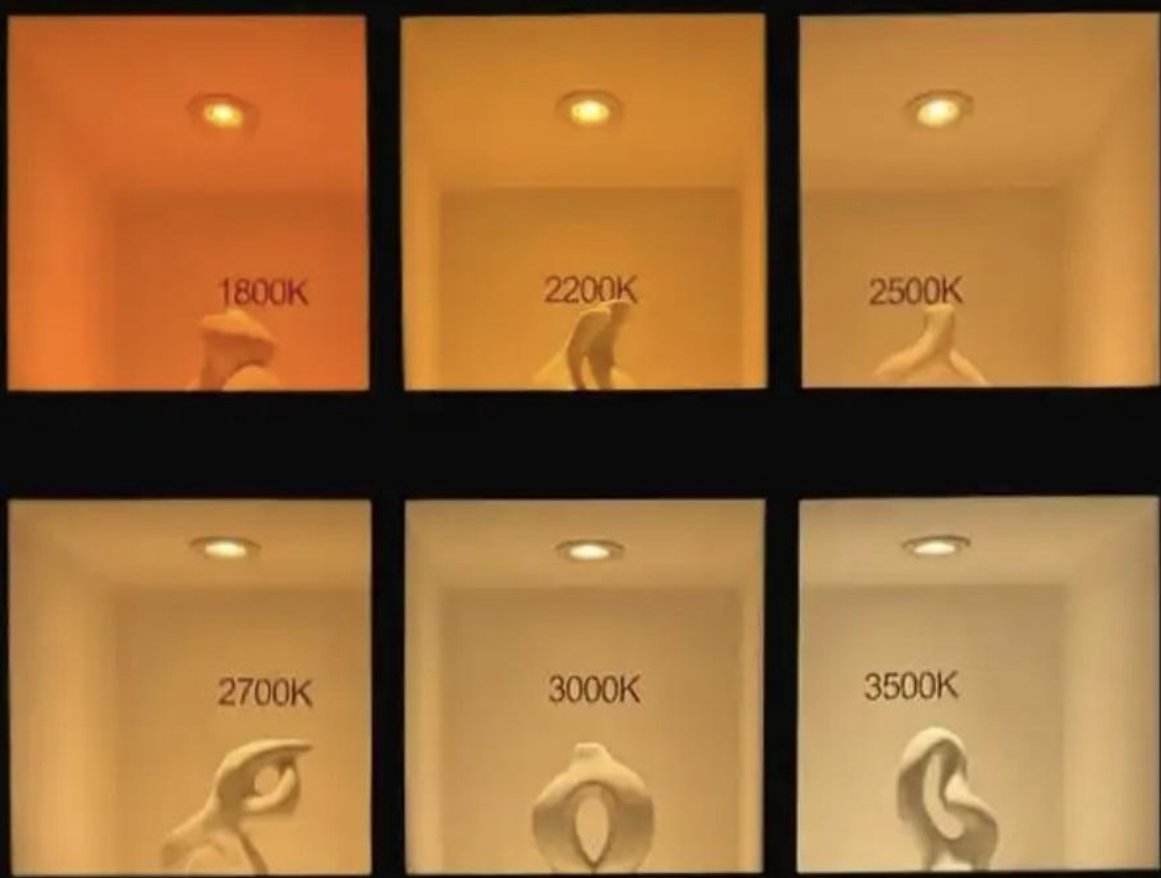

Rail Connectors

Rail system corners and connectors

Model	Size	Info	Length	PIC
LW.SHOW.LBE.SIL	W14mm 25 x 25mm	Corner Silver		
LW.SHOW.LBE.BLA	W14mm 25 x 25mm	Corner Black		
LW.SHOW.LBE.WHI	W14mm 25 x 25mm	Corner White		

LED colors

The MD3 Mini Rail System offers a variety of LED color temperatures to suit different applications and atmospheres.

Available in 1800K, 2200K, 2500K, 2700K, 3000K, 3500K and 4000k. From warm, cozy tones to neutral whites, create the perfect ambiance. Ideal for display, accent, and decorative lighting.