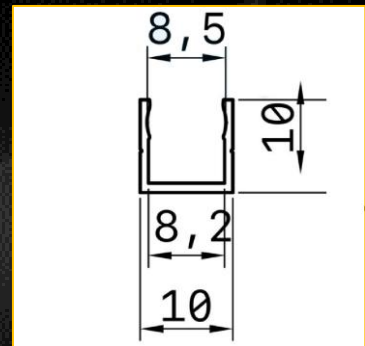

Rail Surface

Surface and recessed rail system mounting

Model	Size	Info	Length	PIC
LW.SHOW.CLIP	W14mm H11,5mm Square	Surface bracket using for Fixing the surface track rail		
LW.SHOW.WIRE		Suspending Wires 2meter wires Using for R20 Track rail	2 meters	
LW.SHOW.KSI	W14mm H11,5mm Square	End silver cap		
LW.SHOW.KZ	W14mm H11,5mm Square	End black cap		
LW.SHOW.KLEM	Round 12mm	Mounting Clip Round rail		

Rail Surface NANO

Surface mini rail system Square type NANO with size of 10x10mm

Model	Size	Info	Length	Pic
LW.SHOWB.NANO2M	W10mm H10mm Square	2 Wires 12/24 volt Black	2 meter	
LW.SHOWS.NANO2M	W10mm H10mm Square	2 Wires 12 volt Silver	2 meter	
LW.SHOWW.NANO2M	W10mm H10mm Square	2 Wires 12 volt White	2 meter	
LW.SHOWB.NANO1M	W10mm H10mm Square	2 Wires 12 volt Black	1 meter	
LW.SHOWS.NANO1M	W10mm H10mm Square	2 Wires 12 volt Black	1 meter	