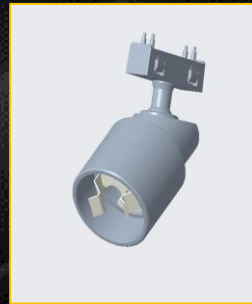

2 Watt – MR11

LW.SHMR11x.12.xxk Series are rail lights with 120 degrees MR11 light and available in 35 mm diameter 2 watt and 2700k and 4000k colors can be customized