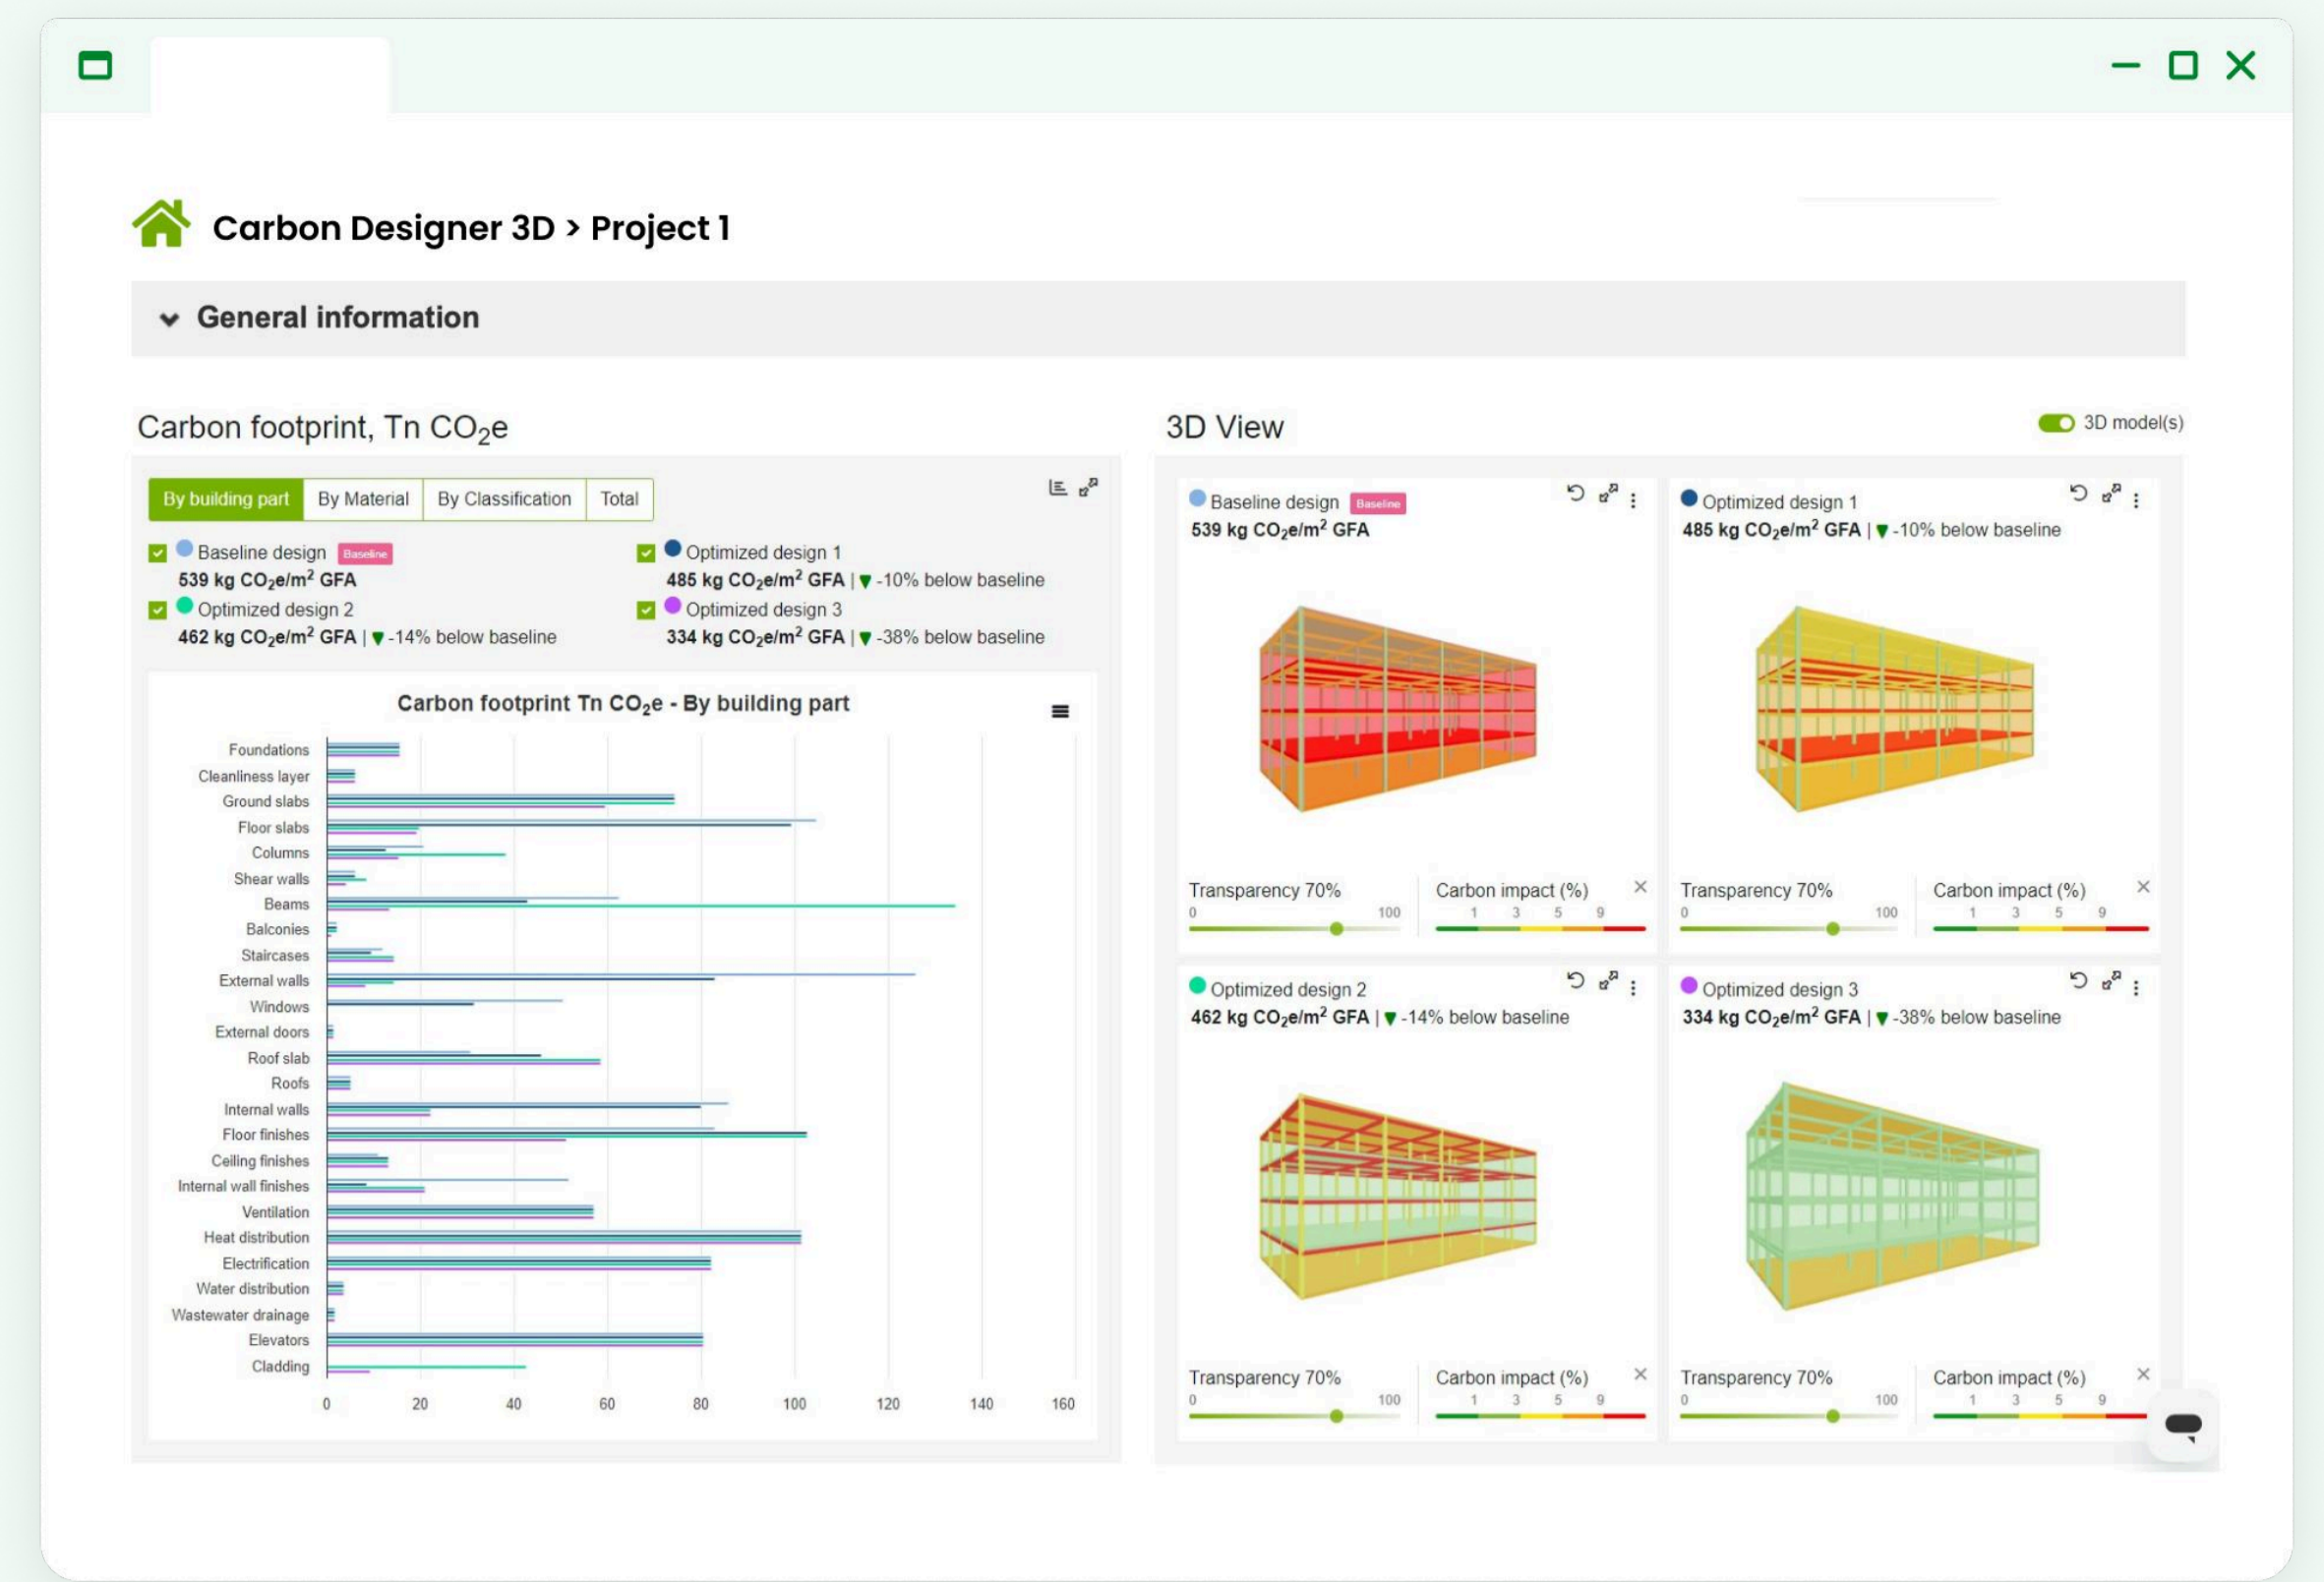

Decarbonize your construction projects & materials with One Click LCA

The world-leading sustainability platform for construction and manufacturing.

[Talk to sales →](#)

Trusted by

+500k

LCA DATASETS

8 of 10

TOP MANUFACTURERS

+170

COUNTRIES IN USE

Stand out and win more business with One Click LCA's AI-powered LCA & EPD software. Accelerate decarbonization and sustainability efforts throughout the construction value chain with scientifically driven, user-friendly, and automated life-cycle assessments (LCA) and environmental product declarations (EPDs).

With One Click LCA you can:

- ✓ Quickly calculate your environmental impact with early design tools
- ✓ Comply effortlessly with 80 global certifications and regulatory standards
- ✓ Seamlessly integrate LCA into your workflow, with 20+ software integrations like Revit, Rhino, and Grasshopper
- ✓ Access the world's most extensive LCA database to compare low-carbon materials easily using Materials Compass
- ✓ Enhance product visibility by publishing your EPDs on Materials Compass, ensuring your construction products are specified by industry professionals
- ✓ 20% discount for the attendees of this event