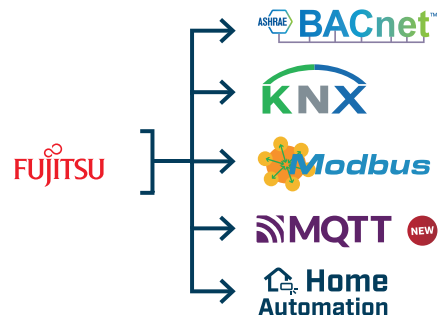

IN775FGL***0000

Fujitsu AC interface with KNX, Serial and IP support - XXS, S, M Licenses

HMS Networks - Contact

HMS is represented all over the world.
Find your nearest contact here:

www.hms-networks.com/contact