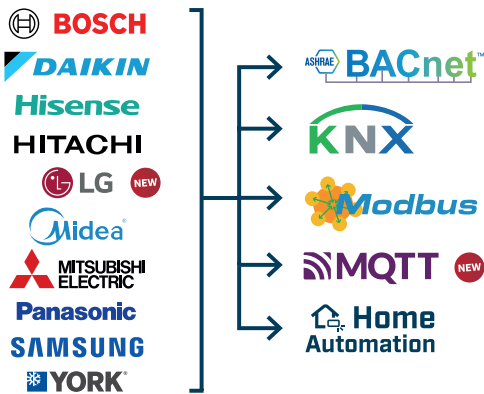

Match the brand with the communication protocol

Having different HVAC brands and Building Automation protocols available on the same hardware, enable multiple integration possibilities. Each HVAC to protocol combination is defined as an application.

Intesis MAPS is the configuration tool that will allow you to select the correct application and match your project's needs. Is an easy process you don't need to plan in advance.

700series for AC Interfaces Air

IN770AIR***0000

Intesis multi-brand AC Interface with KNX, Serial and IP support - XXS, S, M Licenses