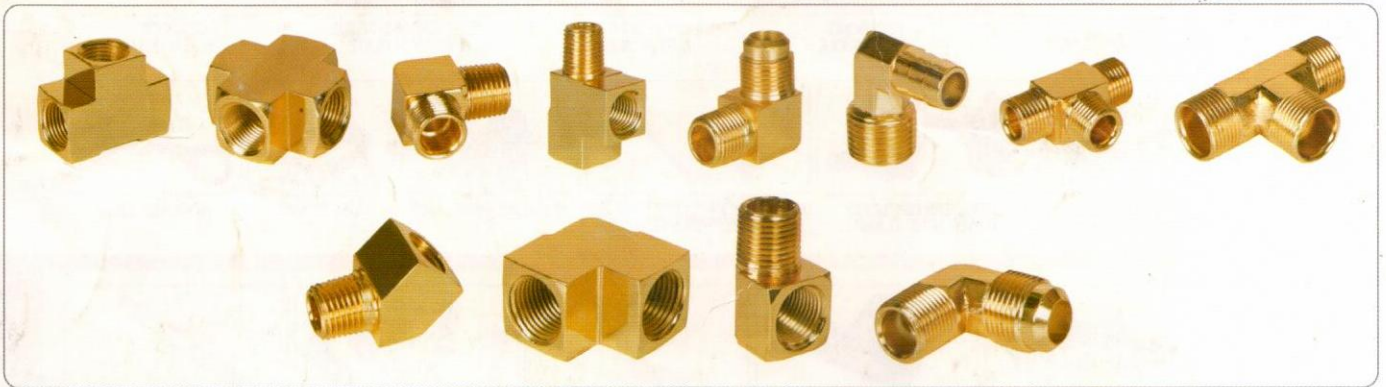

BW 2 Part Type

BW 3 Part Type

CW 3 Part Type

CW 4 Part Type

A1/A2 Type

E1W Type

PG Glands

Cable Glands

Nickle Plated Adapter
(2 Pcs. Set)

Nickle Plated Adapter
(3 Pcs. Swivel Type)

Brass Adapter Yellow Brass
(Male & Female Adapter)

Brass Male & Female Bushes

Conduit Fittings

Industrial Hydraulic & Pneumatic Fittings

Precision Turned Components