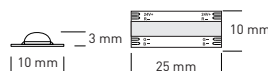

Endless Colours

See Light in a New Way

S-COB COLOURFUL TUNEABLE, 20 W / 10 MM

Article Number	LCC292-2004-00
Power	20 W/m
LEDs/m	480
Colour Rendering Index	>90
Colour Temperature	2200 - 6500 K
Light Colour	tuneable
Luminous Flux	1700 lm/m
Max. Length / Feed	5 m
Width	10 mm
Cutting units	25 mm

S-COB COLOURFUL RGB, 15 W / 10 MM

Article Number	LCC203-1504-00
Power	15
LEDs/m	840
Colour Rendering Index	-
Colour Temperature	-
Light Colour	RGB
Luminous Flux	450 lm/m
Max. Length / Feed	5 m
Width	10 mm
Cutting units	25 mm

S-COB COLOURFUL RGBW, 20 W / 12 MM

Article Number	LCC204-2004-00
Power	20
LEDs/m	840
Colour Rendering Index	>90
Colour Temperature	3000 K
Light Colour	RGB + WW
Luminous Flux	RGB: 525, W: 475 lm/m
Max. Length / Feed	5 m
Width	12 mm
Cutting units	33,33 mm