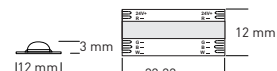

Endless Colours

See Light in a New Way

S-COB COLOURFUL TUNEABLE, 20 W / 10 MM

Article Number	LCC292-2004-00
Power	20 W/m
LEDs/m	480
Colour Rendering Index	>90
Colour Temperature	2200 - 6500 K
Light Colour	tuneable
Luminous Flux	1700 lm/m
Max. Length / Feed	5 m
Width	10 mm
Cutting units	25 mm

S-COB COLOURFUL RGB, 15 W / 10 MM

Article Number	LCC203-1504-00
Power	15
LEDs/m	840
Colour Rendering Index	-
Colour Temperature	-
Light Colour	RGB
Luminous Flux	450 lm/m
Max. Length / Feed	5 m
Width	10 mm
Cutting units	25 mm

S-COB COLOURFUL RGBW, 20 W / 12 MM

Article Number	LCC204-2004-00
Power	20
LEDs/m	840
Colour Rendering Index	>90
Colour Temperature	3000 K
Light Colour	RGB + WW
Luminous Flux	RGB: 525, W: 475 lm/m
Max. Length / Feed	5 m
Width	12 mm
Cutting units	33,33 mm

infinicut

Endless Possibilities

- CUTTABLE ANYWHERE
- 10 M POWERED FROM A SINGLE FEED
- NO VISIBLE LIGHT DOTS
- HIGH EFFICIENCY
- AVAILABLE IN 3 POWER LEVELS

S-COB INFINICUT, 6,5 W / 8 MM

Power 6,5 W/m
 LEDs/m 300
 Colour Rendering Index >90
 Max. Length / Feed 10 m
 Width 8 mm
 Cutting units free-cut