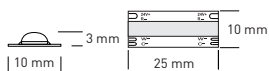

Endless Colours

See Light in a New Way

S-COB COLOURFUL TUNEABLE, 20 W / 10 MM

Article Number	LCC292-2004-00
Power	20 W/m
LEDs/m	480
Colour Rendering Index	>90
Colour Temperature	2200 - 6500 K
Light Colour	tuneable
Luminous Flux	1700 lm/m
Max. Length / Feed	5 m
Width	10 mm
Cutting units	25 mm

S-COB COLOURFUL RGB, 15 W / 10 MM

Article Number	LCC203-1504-00
Power	15
LEDs/m	840
Colour Rendering Index	-
Colour Temperature	-
Light Colour	RGB
Luminous Flux	450 lm/m
Max. Length / Feed	5 m
Width	10 mm
Cutting units	25 mm

S-COB COLOURFUL RGBW, 20 W / 12 MM

Article Number	LCC204-2004-00
Power	20
LEDs/m	840
Colour Rendering Index	>90
Colour Temperature	3000 K
Light Colour	RGB + WW
Luminous Flux	RGB: 525, W: 475 lm/m
Max. Length / Feed	5 m
Width	12 mm
Cutting units	33,33 mm