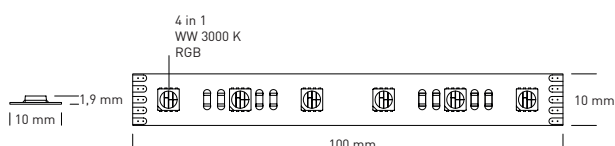

# LONG RUN RGBW SERIES

15 Meters Full of Energy – Immersing the Room in Colour

- **RGBW WITH 3000 K** – Powerful colours and ambient light
- **JUST 10 MM WIDE** – Seamless integration into different profiles
- **AVAILABLE IN 15 M & 5 M ROLLS** – Fits every project

## LONG RUN RGBW, 10 W / 10 MM

Efficient, compact, and powerful.

Power	10 W/m
Voltage	24 VDC
LEDs/m	60
Colour Rendering Index	>80
Colour Temperature	3000 K
Light Colour	RGB + WW
Luminous Flux	RGB: 412, W: 240 lm/m
Max. Length / Feed	15 m
Width	10 mm
Cutting units	100 mm
Article Number	<b>LBC234-1008-00</b>
IP rating	IP 20
Roll length	5 m
-	
Article Number	<b>LBC234-1058-00</b>
IP rating	IP 65
Roll length	5 m
-	
Article Number	<b>LBC234-1008-01</b>
IP rating	IP 20
Roll length	15 m
-	
Article Number	<b>LBC234-1058-01</b>
IP rating	IP 65
Roll length	15 m

## 48 V MONOCHROME, 5 W / 12 MM

Seamless light lines up to 60 m with single-feed. With center feed, the 5 W version enables LED strip lengths of up to 120 m.

Power	5 W/m
Voltage	48 VDC
LEDs/m	120
Colour Rendering Index	>90
IP rating	IP 20
Max. Length / Feed	60 m
Width	12 mm
Cutting units	100 mm
Roll length	10 m
Article Number	<b>PS2059P10M</b>
Colour Temperature	2700 K
Luminous Flux	480 lm/m
-	-
Article Number	<b>PS2056P10M</b>
Colour Temperature	3000 K
Luminous Flux	500 lm/m
-	-
Article Number	<b>PS2055P10M</b>
Colour Temperature	4000 K
Luminous Flux	550 lm/m

## 48 V MONOCHROME, 10 W / 12 MM

Seamless light lines up to 35 m with single-feed. With center feed, the 10 W version enables LED strip lengths of up to 70 m.

Power	10 W/m
Voltage	48 VDC
LEDs/m	120
Colour Rendering Index	>90
IP rating	IP 20
Max. Length / Feed	35 m
Width	12 mm
Cutting units	100 mm
Roll length	10 m
Article Number	<b>PS3059P10M</b>
Colour Temperature	2700 K
Luminous Flux	950 lm/m
-	-
Article Number	<b>PS3056P10M</b>
Colour Temperature	3000 K
Luminous Flux	1000 lm/m
-	-
Article Number	<b>PS3055P10M</b>
Colour Temperature	4000 K
Luminous Flux	1100 lm/m