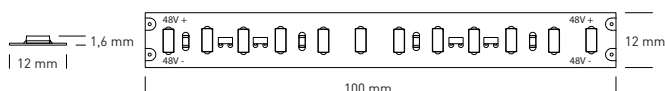

## LONG RUN RGBW, 10 W / 10 MM

Efficient, compact, and powerful.

Power	10 W/m
Voltage	24 VDC
LEDs/m	60
Colour Rendering Index	>80
Colour Temperature	3000 K
Light Colour	RGB + WW
Luminous Flux	RGB: 412, W: 240 lm/m
Max. Length / Feed	15 m
Width	10 mm
Cutting units	100 mm
Article Number	<b>LBC234-1008-00</b>
IP rating	IP 20
Roll length	5 m
-	
Article Number	<b>LBC234-1058-00</b>
IP rating	IP 65
Roll length	5 m
-	
Article Number	<b>LBC234-1008-01</b>
IP rating	IP 20
Roll length	15 m
-	
Article Number	<b>LBC234-1058-01</b>
IP rating	IP 65
Roll length	15 m

# LONG RUN 48 V SERIES

Seamless Light Lines up to 60 m

## 48 V MONOCHROME, 5 W / 12 MM

Seamless light lines up to 60 m with single-feed. With center feed, the 5 W version enables LED strip lengths of up to 120 m.

Power	5 W/m
Voltage	48 VDC
LEDs/m	120
Colour Rendering Index	>90
IP rating	IP 20
Max. Length / Feed	60 m
Width	12 mm
Cutting units	100 mm
Roll length	10 m
Article Number	<b>PS2059P10M</b>
Colour Temperature	2700 K
Luminous Flux	480 lm/m
-	-
Article Number	<b>PS2056P10M</b>
Colour Temperature	3000 K
Luminous Flux	500 lm/m
-	-
Article Number	<b>PS2055P10M</b>
Colour Temperature	4000 K
Luminous Flux	550 lm/m

## 48 V MONOCHROME, 10 W / 12 MM

Seamless light lines up to 35 m with single-feed. With center feed, the 10 W version enables LED strip lengths of up to 70 m.

Power	10 W/m
Voltage	48 VDC
LEDs/m	120
Colour Rendering Index	>90
IP rating	IP 20
Max. Length / Feed	35 m
Width	12 mm
Cutting units	100 mm
Roll length	10 m
Article Number	<b>PS3059P10M</b>
Colour Temperature	2700 K
Luminous Flux	950 lm/m
-	-
Article Number	<b>PS3056P10M</b>
Colour Temperature	3000 K
Luminous Flux	1000 lm/m
-	-
Article Number	<b>PS3055P10M</b>
Colour Temperature	4000 K
Luminous Flux	1100 lm/m