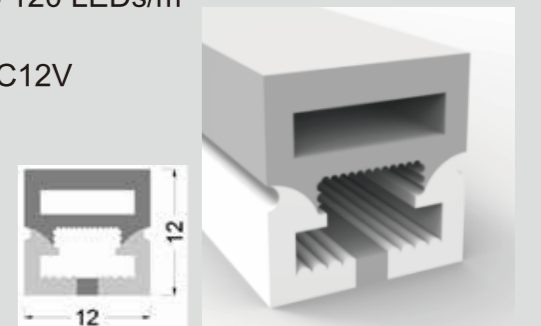

Model No.	NL-2835-120D1212	NL-3838-120D1212RGB
LED Type	SMD2835 120 LEDs/m 8mm	SMD3838 120 LEDs/m
Voltage	DC 24V/DC12V	DC24V/DC12V
Power	≤12W/m	≤12W/m
Size	12*12mm	12*12mm
Color	2700K/3000K/4000K 6500K/Red/Green/Blue	RGB