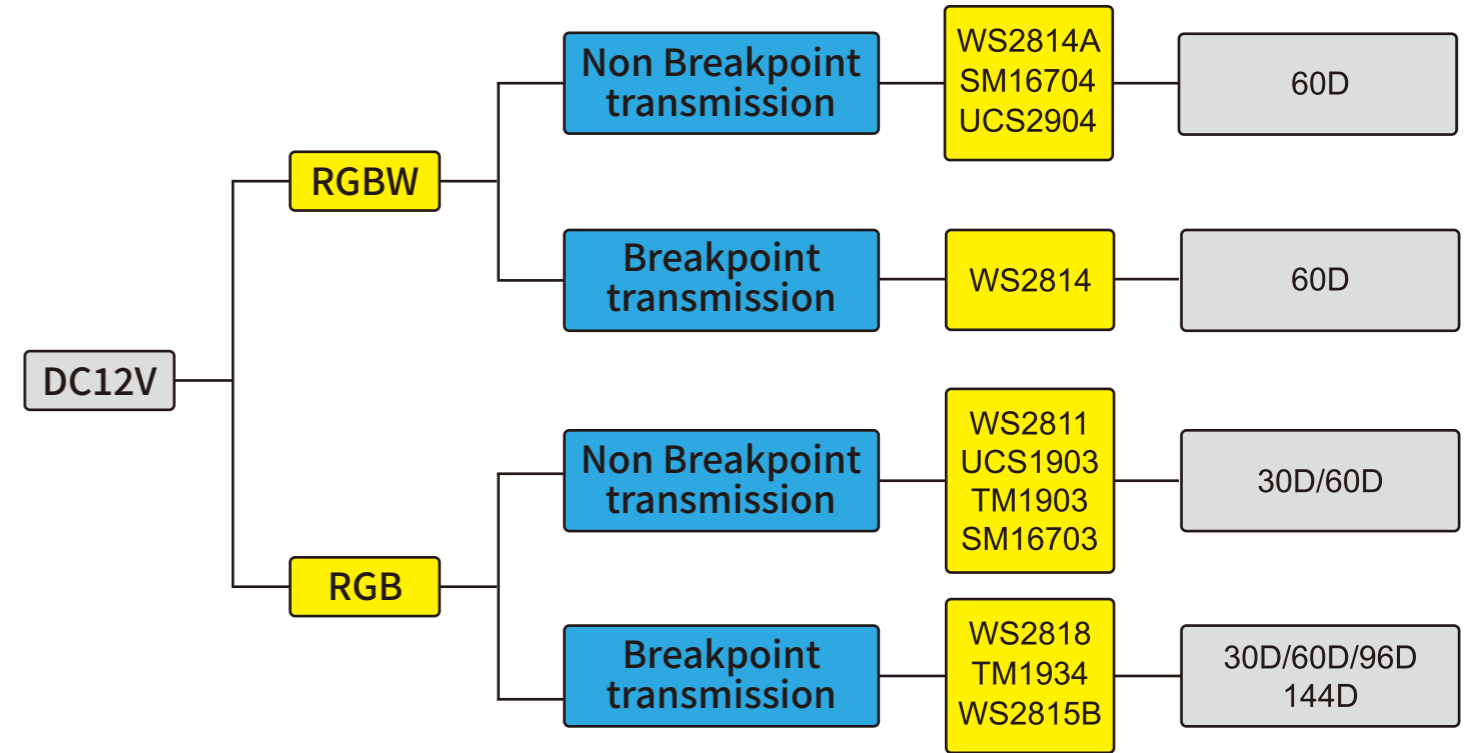

DIGITAL LED STRIP

Digital

WS2812B

Non Breakpoint transmission/Single signal line transmission a led broken the whole strip no work.

WS2813B

Breakpoint transmission/Dual signal line transmission support breakpoint resume.