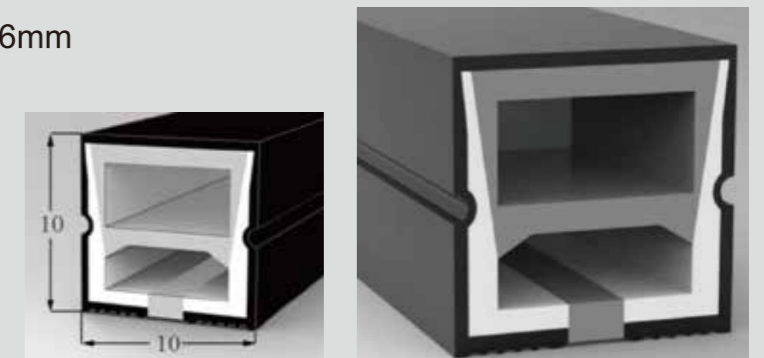

Model No. NL-2835-120D1010H
LED Type SMD2835 120 LEDs/m 6mm
Voltage DC24V/DC12V
Power ≤10W/m
Size 10mm*10mm
Color 2700K/3000K/4000K
6500K/Red/Green/Blue