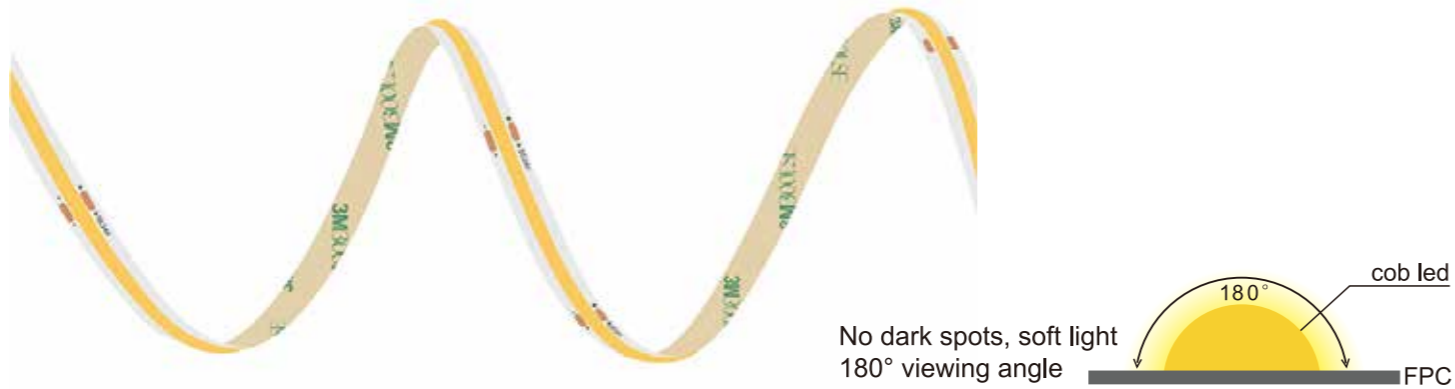

COB LED STRIP LIGHT

2700K