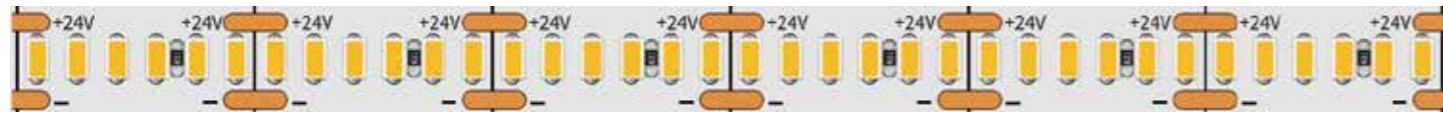

SMD2110 300led/m 24V 5mm