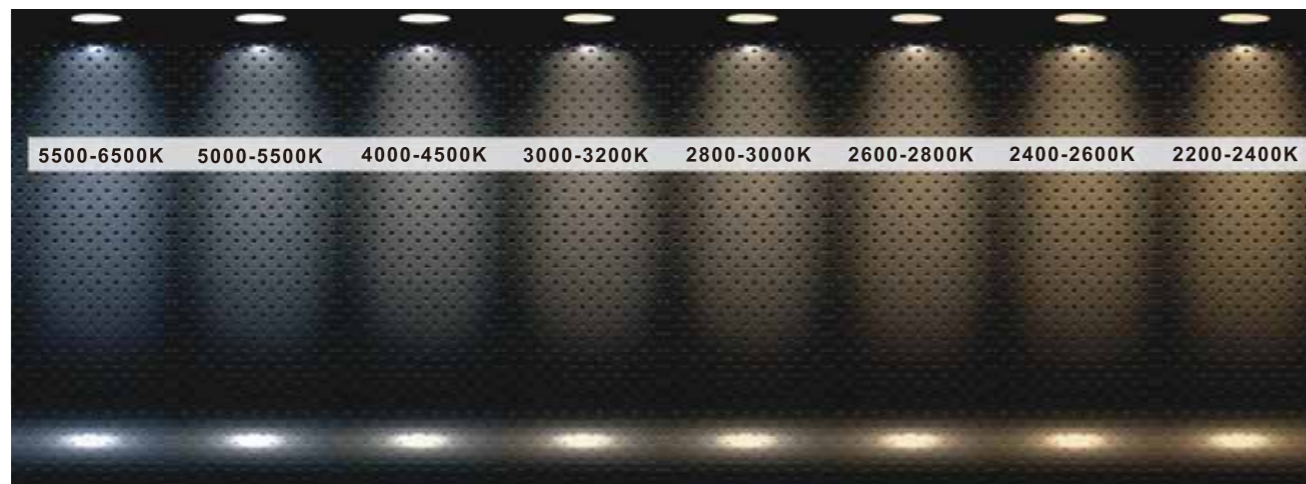

LED STRIP LIGHT

Color Temperature

For lighting building interiors, it is often important to take into account the color temperature of illumination. A warmer (i.e., a lower color temperature) light is often used in public areas to promote relaxation, while a cooler (higher color temperature) light is used to enhance concentration, for example in schools and offices.