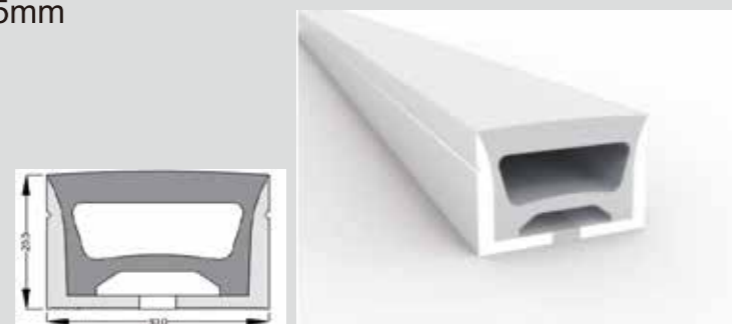

Model No. NL-2835-240D3020
LED Type SMD2835 240 LEDs/m 15mm
Voltage DC24V/DC12V
Power ≤16W/m
Size 30mm*20mm
Color 2700K/3000K/4000K
6500K/Red/Green/Blue