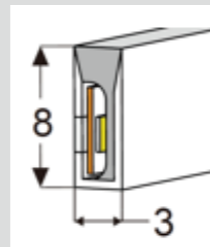

Model No. NL-2835-120D0308
LED Type SMD2835 120 LEDs/m 5mm
Voltage DC24V/DC12V
Power ≤10W/m
Size 3mm*8mm
Color 2700K/3000K/4000K
6500K/Red/Green/Blue