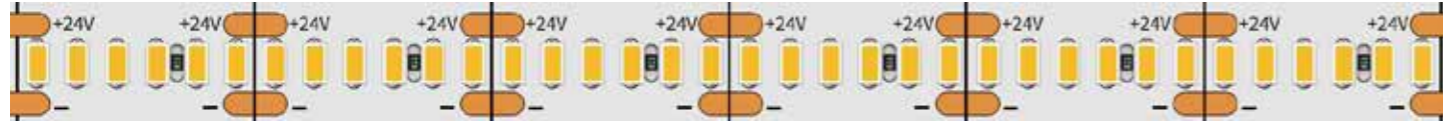

LED STRIP LIGHT

SMD2110 300led/m 24V 8mm