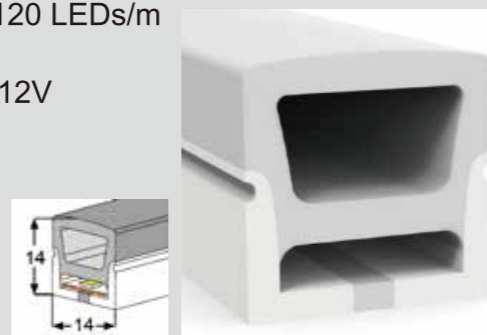

Model No.	NL-2835-120D1414B	NL-3838-120D1414RGB
LED Type	SMD2835 120 LEDs/m 10mm	SMD3838 120 LEDs/m
Voltage	DC24V/DC12V	DC24V/DC12V
Power	≤12W/m	≤12W/m
Size	14*14mm	14*14mm
Color	2700K/3000K/4000K 6500K/Red/Green/Blue	RGB