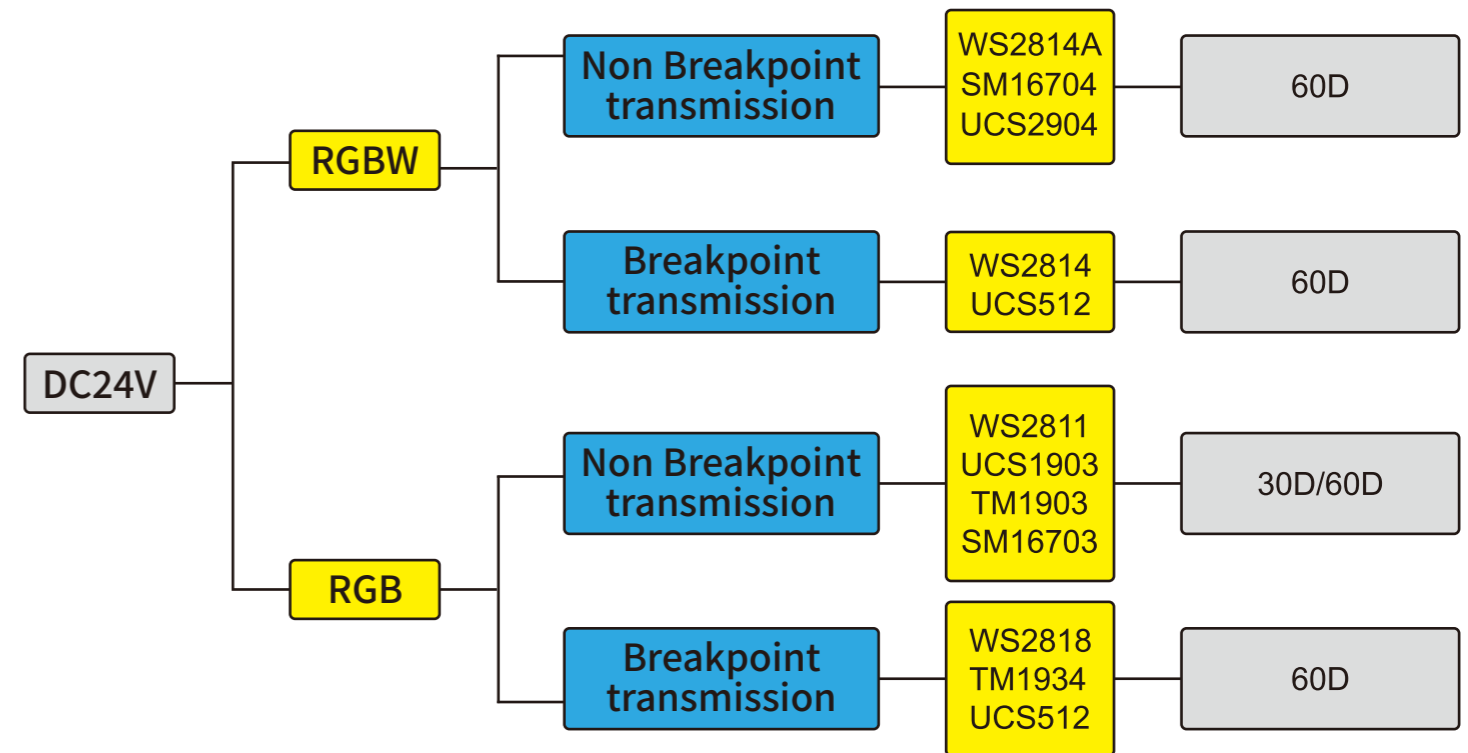

DIGITAL LED STRIP

Digital

WS2812B

Non Breakpoint transmission/Single signal line transmission a led broken the whole strip no work.

WS2813B

Breakpoint transmission/Dual signal line transmission support breakpoint resume.