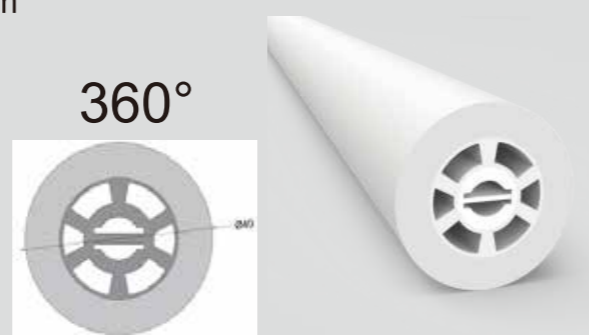

Model No.	NL-2835-120φ40
LED Type	2pcs SMD2835 120 LEDs/m 10mm
Voltage	DC24V/DC12V
Power	≤14W/m*2
Size	40mm
Color	2700K/3000K/4000K 6500K/Red/Green/Blue