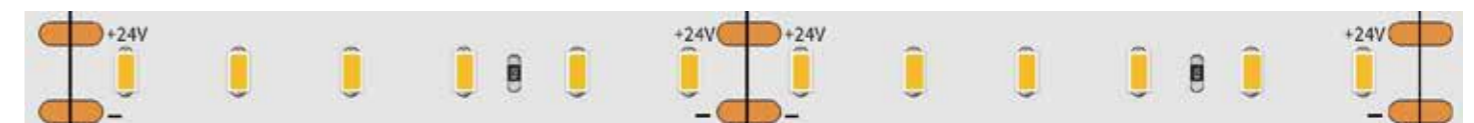

LED STRIP LIGHT

SMD2110 300led/m 24V 8mm

SMD2110 300led/m 24V 5mm

SMD2110 180led/m 24V 8mm

SMD2110 180led/m 24V 4mm

Color:2700K/3000K/4000K/6500K

Model No.	Led Type	Qty/m	Voltage	Power	Size	CRI
SL-2110-700D	SMD2110	700LEDs/m	24V	≤18W/m	3oz 8mm	Ra>90
SL-2110-360D	SMD2110	360LEDs/m	24V	≤18W/m	3oz 8mm	Ra>90
SL-2110-300D	SMD2110	300LEDs/m	24V	≤16W/m	3oz 8mm	Ra>90
SL-2110-300D5	SMD2110	300LEDs/m	24V	≤14W/m	3oz 5mm	Ra>90
SL-2110-280D	SMD2110	280LEDs/m	24V	≤12W/m	3oz 4mm	Ra>90
SL-2110-240D	SMD2110	240LEDs/m	12V/24V	≤14.4W/m	2oz 8mm	Ra>90
SL-2110-180D	SMD2110	180LEDs/m	12V/24V	≤12W/m	2oz 8mm	Ra>90
SL-2110-180D4	SMD2110	180LEDs/m	12V/24V	≤12W/m	3oz 4mm	Ra>90
SL-2110-120D	SMD2110	120LEDs/m	12V/24V	≤9.6W/m	2oz 8mm	Ra>90
SL-2110-60D	SMD2110	60LEDs/m	12V/24V	≤4.8W/m	2oz 8mm	Ra>90

SMD2110 700 led/m 24V 8mm

SMD2110 360 led/m 24V 8mm

SMD2110 280 led/m 24V 4mm

SMD2110 240led/m 24V 8mm

SMD2110 120 led/m 24V 8mm

SMD2110 60 led/m 24V 8mm

LED STRIP LIGHT

Colorful

SMD5050 RGB

SMD5050 RGB+5050W

SMD5050 RGBW 4in1

SMD5050 RGB+CCT 5in1

SMD 5050 RGB

Model No.	Led Type	Qty/m	Voltage	Power	Size
SL-5050-30D	SMD5050	30LEDs/m	12V/24V	≤7.2W/m	5000*10mm
SL-5050-60D	SMD5050	60LEDs/m	12V/24V	≤14.4W/m	5000*10mm
SL-5050-96D	SMD5050	96LEDs/m	24V	≤16W/m	5000*10mm
SL-5050-120D Single Row	SMD5050	120LEDs/m	24V	≤16W/m	5000*12mm