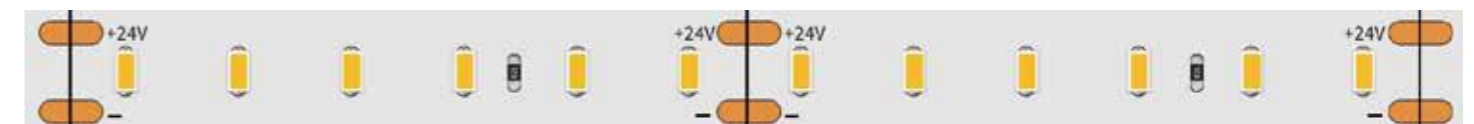

LED STRIP LIGHT

SMD2110 300led/m 24V 8mm

SMD2110 300led/m 24V 5mm

SMD2110 180led/m 24V 8mm

SMD2110 180led/m 24V 4mm

Color:2700K/3000K/4000K/6500K

Model No.	Led Type	Qty/m	Voltage	Power	Size	CRI
SL-2110-700D	SMD2110	700LEDs/m	24V	≤18W/m	3oz 8mm	Ra>90
SL-2110-360D	SMD2110	360LEDs/m	24V	≤18W/m	3oz 8mm	Ra>90
SL-2110-300D	SMD2110	300LEDs/m	24V	≤16W/m	3oz 8mm	Ra>90
SL-2110-300D5	SMD2110	300LEDs/m	24V	≤14W/m	3oz 5mm	Ra>90
SL-2110-280D	SMD2110	280LEDs/m	24V	≤12W/m	3oz 4mm	Ra>90
SL-2110-240D	SMD2110	240LEDs/m	12V/24V	≤14.4W/m	2oz 8mm	Ra>90
SL-2110-180D	SMD2110	180LEDs/m	12V/24V	≤12W/m	2oz 8mm	Ra>90
SL-2110-180D4	SMD2110	180LEDs/m	12V/24V	≤12W/m	3oz 4mm	Ra>90
SL-2110-120D	SMD2110	120LEDs/m	12V/24V	≤9.6W/m	2oz 8mm	Ra>90
SL-2110-60D	SMD2110	60LEDs/m	12V/24V	≤4.8W/m	2oz 8mm	Ra>90

SMD2110 700 led/m 24V 8mm

SMD2110 360 led/m 24V 8mm

SMD2110 280 led/m 24V 4mm

SMD2110 240led/m 24V 8mm

SMD2110 120 led/m 24V 8mm

SMD2110 60 led/m 24V 8mm

LED STRIP LIGHT

Colorful

SMD5050 RGB

SMD5050 RGB+5050W

SMD5050 RGBW 4in1

SMD5050 RGB+CCT 5in1

SMD 5050 RGB

Model No.	Led Type	Qty/m	Voltage	Power	Size
SL-5050-30D	SMD5050	30LEDs/m	12V/24V	≤7.2W/m	5000*10mm
SL-5050-60D	SMD5050	60LEDs/m	12V/24V	≤14.4W/m	5000*10mm
SL-5050-96D	SMD5050	96LEDs/m	24V	≤16W/m	5000*10mm
SL-5050-120D Single Row	SMD5050	120LEDs/m	24V	≤16W/m	5000*12mm