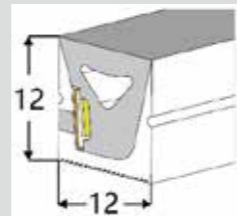

FLEX LED NEON LIGHT

Side View Horizontal Bendable LED Neon Flex

Model No. NL-2835-120D1212S
LED Type SMD2835 120 LEDs/m 5mm
Voltage DC24V/DC12V
Power ≤12W/m
Size 12mm*12mm
Color 2700K/3000K/4000K
6500K/Red/Green/Blue