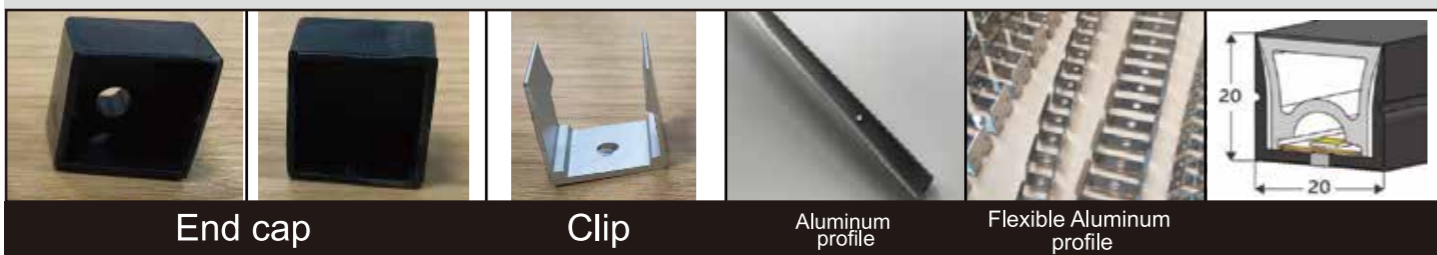

Model No.	NL-2835-168D2020H	NL-3838-120D2020HRGB	NL-240D2020HRGB+W
LED Type	SMD2835 168 LEDs/m 10mm	SMD3838 120 LEDs/m	SMD3838+2835 240 LEDs/m
Voltage	DC24V/DC12V	DC24V/DC12V	DC24V
Power	≤14W/m	≤14W/m	≤14W/m
Size	20*20mm	20*20mm	20*20mm
Color	2700K/3000K/4000K 6500K/Red/Green/Blue	RGB	RGBW