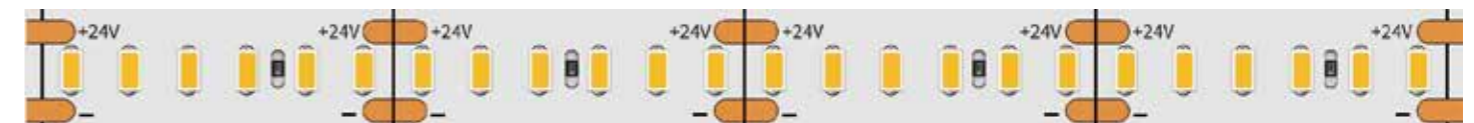

LED STRIP LIGHT

SMD2110 300led/m 24V 8mm

SMD2110 300led/m 24V 5mm

SMD2110 180led/m 24V 8mm

SMD2110 180led/m 24V 4mm

Color:2700K/3000K/4000K/6500K

Model No.	Led Type	Qty/m	Voltage	Power	Size	CRI
SL-2110-700D	SMD2110	700LEDs/m	24V	≤18W/m	3oz 8mm	Ra>90
SL-2110-360D	SMD2110	360LEDs/m	24V	≤18W/m	3oz 8mm	Ra>90
SL-2110-300D	SMD2110	300LEDs/m	24V	≤16W/m	3oz 8mm	Ra>90
SL-2110-300D5	SMD2110	300LEDs/m	24V	≤14W/m	3oz 5mm	Ra>90
SL-2110-280D	SMD2110	280LEDs/m	24V	≤12W/m	3oz 4mm	Ra>90
SL-2110-240D	SMD2110	240LEDs/m	12V/24V	≤14.4W/m	2oz 8mm	Ra>90
SL-2110-180D	SMD2110	180LEDs/m	12V/24V	≤12W/m	2oz 8mm	Ra>90
SL-2110-180D4	SMD2110	180LEDs/m	12V/24V	≤12W/m	3oz 4mm	Ra>90
SL-2110-120D	SMD2110	120LEDs/m	12V/24V	≤9.6W/m	2oz 8mm	Ra>90
SL-2110-60D	SMD2110	60LEDs/m	12V/24V	≤4.8W/m	2oz 8mm	Ra>90

SMD2110 700 led/m 24V 8mm

SMD2110 360 led/m 24V 8mm

SMD2110 280 led/m 24V 4mm

SMD2110 240led/m 24V 8mm

SMD2110 120 led/m 24V 8mm

SMD2110 60 led/m 24V 8mm

LED STRIP LIGHT

Colorful

SMD5050 RGB

SMD5050 RGB+5050W

SMD5050 RGBW 4in1

SMD5050 RGB+CCT 5in1

SMD 5050 RGB

Model No.	Led Type	Qty/m	Voltage	Power	Size
SL-5050-30D	SMD5050	30LEDs/m	12V/24V	≤7.2W/m	5000*10mm
SL-5050-60D	SMD5050	60LEDs/m	12V/24V	≤14.4W/m	5000*10mm
SL-5050-96D	SMD5050	96LEDs/m	24V	≤16W/m	5000*10mm
SL-5050-120D Single Row	SMD5050	120LEDs/m	24V	≤16W/m	5000*12mm