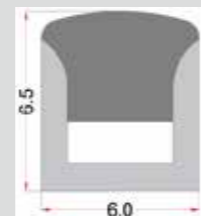

Clip

Model No. NL-2110-180D0606

LED Type SMD2110 180 LEDs/m 4mm

Voltage DC24V

Power ≤10W/m

Size 6mm*6mm

Color 2700K/3000K/4000K
6500K/Red/Green/Blue

End cap