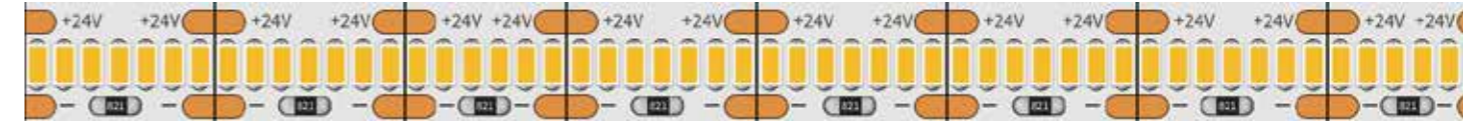

SMD2110 700 led/m 24V 8mm