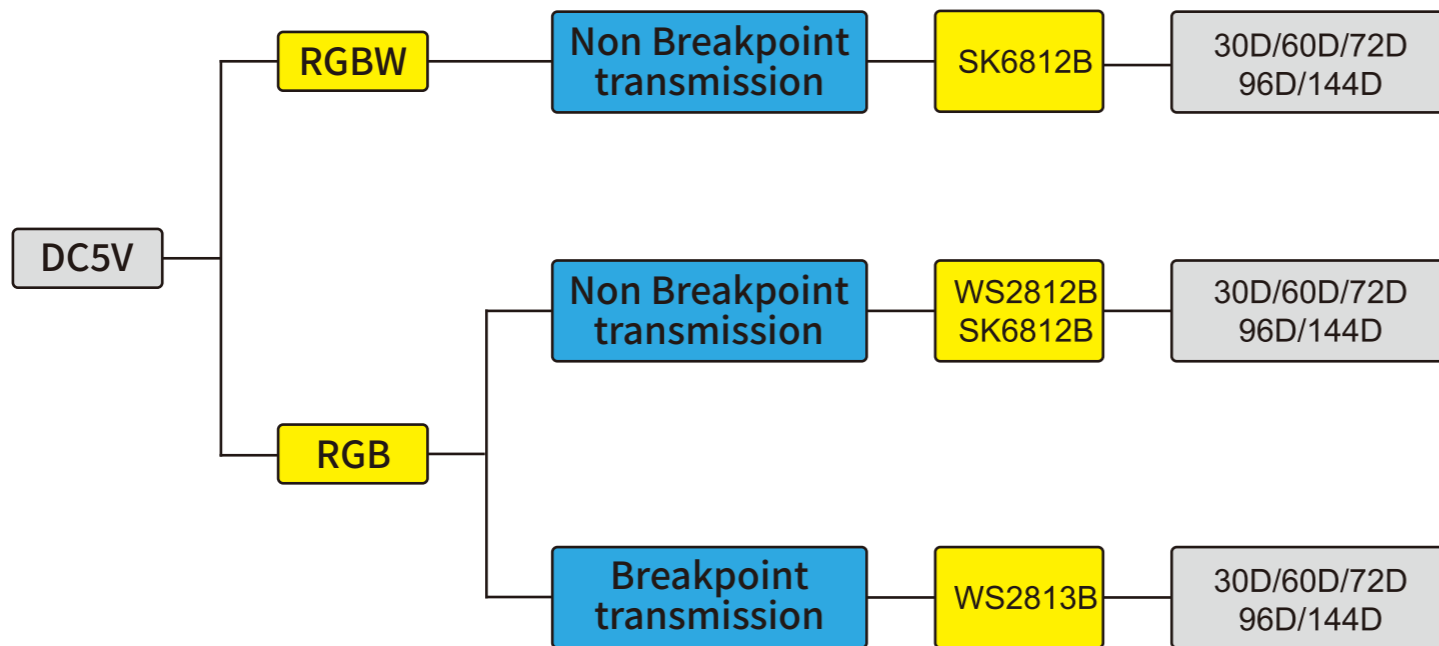

DIGITAL LED STRIP

Digital

WS2812B

Non Breakpoint transmission/Single signal line transmission a led broken the whole strip no work.

WS2813B

Breakpoint transmission/Dual signal line transmission support breakpoint resume.

DIGITAL LED STRIP

RGBW

SL-5050-60WS2814

RGBW

SL-5050-60UCS2904

RGB

SL-5050-60WS2818

RGB