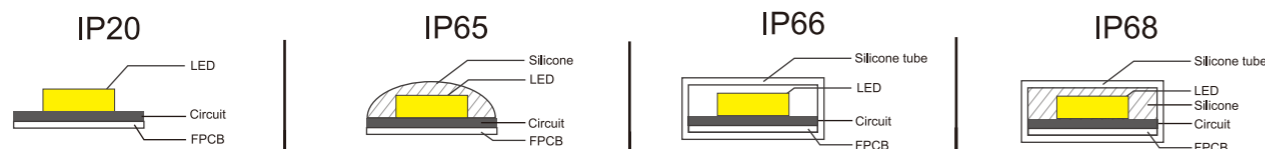

LED STRIP LIGHT

Color Temperature

For lighting building interiors, it is often important to take into account the color temperature of illumination. A warmer (i.e., a lower color temperature) light is often used in public areas to promote relaxation, while a cooler (higher color temperature) light is used to enhance concentration, for example in schools and offices.

IP Grade

International Protection Marking classifies and rates the degree of protection provided against intrusion, dust, accidental contact, and water by led strip light.

Color Temperature

Color Rendering Index is a quantitative measure of the ability of a light source to reveal the colors of various objects faithfully in comparison with an ideal or natural light source. Light sources with a high CRI are desirable in color-critical applications such as neonatal care and art restoration.