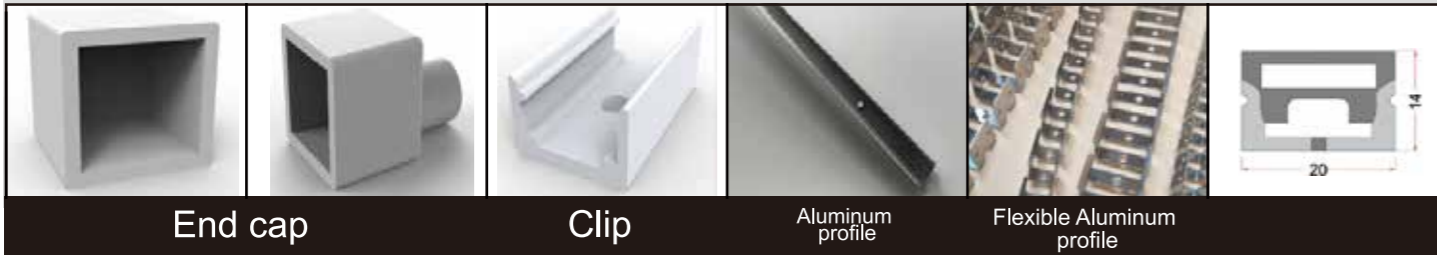

FLEX LED NEON LIGHT

Model No.	NL-2835-120D2014T	NL-3838-120D2014RGB	NL-240D2014RGB+W
LED Type	SMD2835 120 LEDs/m 12mm	SMD2835 120 LEDs/m 12mm	SMD3838+2835 240 LEDs/m
Voltage	DC24V/DC12V	DC24V/DC12V	DC24V
Power	≤12W/m	≤12W/m	≤14W/m
Size	20*14mm	20*14mm	20*14mm
Color	2700K/3000K/4000K 6500K/Red/Green/Blue	RGB	RGBW