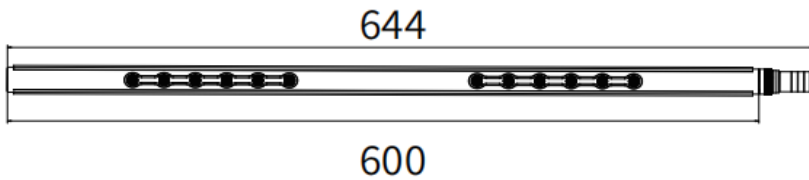

PRODUCT PARAMETERS

Code	Power	Lumen	Beam Angle	CRI	CCT	Net Weight
INFREE-TG60A	12W	/	12°/24°/36°	Ra80/Ra90	27K/30K/40K/50K/60K	/