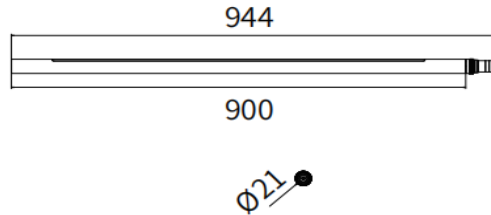

INFREE-TF90