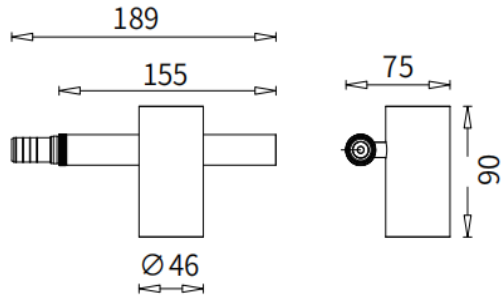

PRODUCT PARAMETERS

Code	Power	Lumen	Beam Angle	CRI	CCT	Net Weight
INFREE-TG60A	12W	/	12°/24°/36°	Ra80/Ra90	27K/30K/40K/50K/60K	/

Infree Spot

Spotlight

LED Chip : SMD
 Driver : 24V/48V external
 Body Material : 6063 Aluminum / ABS
 Reflector : Polycarbonate
 Input Voltage : 24V/48V(dim)
 Installation : Suspension Mounting
 Surface Color : Sand black/Sand white/Customized