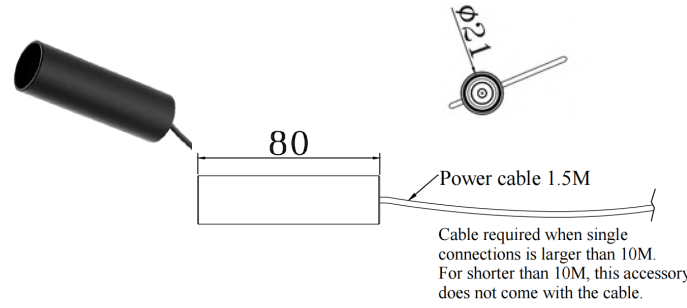

PRODUCT PARAMETERS

Code	Power	Lumen	Beam Angle	CRI	CCT	Net Weight
INFREE-G100P	5W	/	360°	Ra80/Ra90	27K/30K/40K/50K/60K	/

ACCESSORIES

INFREE L connector / Infree-LC

INFREE T connector / Infree-TC

INFREE Male plug / Infree-MP