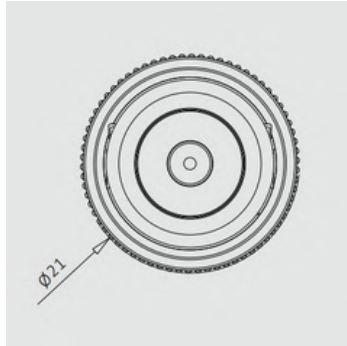

$\varnothing 21$ mm tube