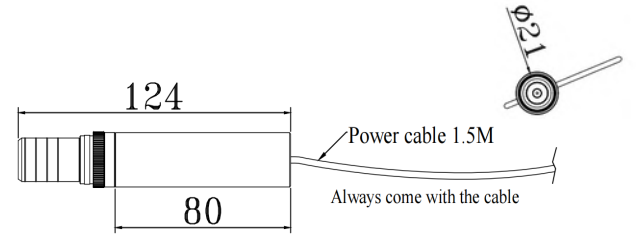

PRODUCT PARAMETERS

Code	Power	Lumen	Beam Angle	CRI	CCT	Net Weight
INFREE-G100P	5W	/	360°	Ra80/Ra90	27K/30K/40K/50K/60K	/

ACCESSORIES

INFREE L connector / Infree-LC

INFREE T connector / Infree-TC

INFREE Male plug / Infree-MP