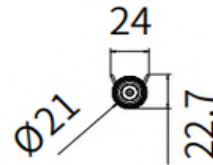

PRODUCT PARAMETERS

Code	Power	Lumen	Beam Angle	CRI	CCT	Net Weight
INFREE-TG30A	6W	/	12°/24°/36°	Ra80/Ra90	27K/30K/40K/50K/60K	/