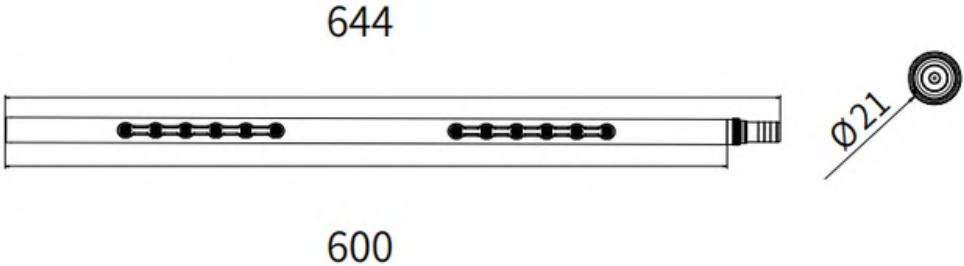

PRODUCT PARAMETERS

Code	Power	Lumen	Beam Angle	CRI	CCT	Net Weight
INFREE-TG30	6W	/	12°/24°/36°	Ra80/Ra90	27K/30K/40K/50K/60K	/

Infree Tube

Tube grille

LED Chip : SMD
 Driver : 24V/48V external
 Body Material : 6063 Aluminum / ABS
 Reflector : Polycarbonate
 Input Voltage : 24V/48V(dim)
 Installation : Suspension Mounting
 Surface Color : Sand black/Sand white/Customized