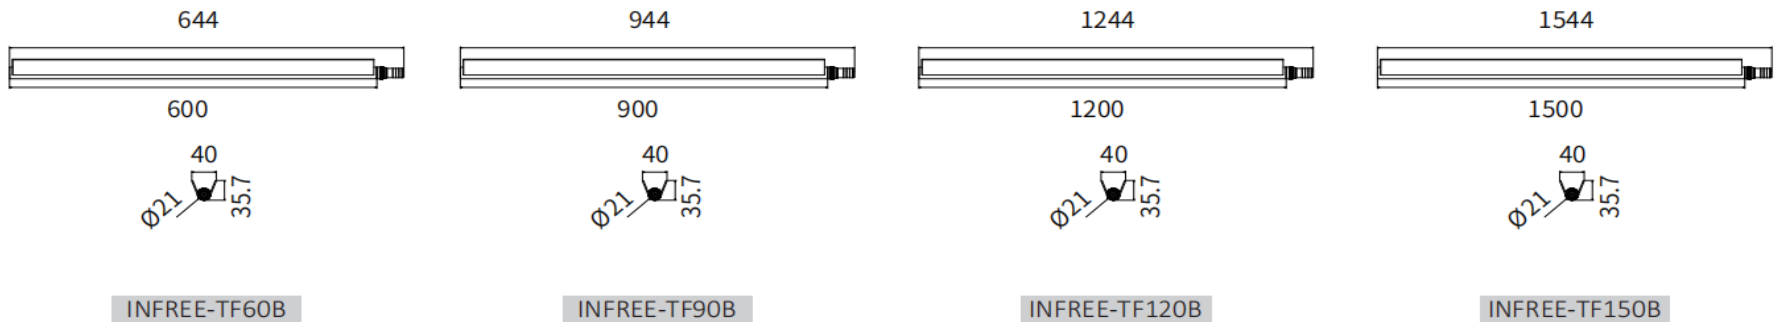

PRODUCT PARAMETERS

Code	Power	Lumen	Beam Angle	CRI	CCT	Net Weight
INFREE-TF60B	6W					/
INFREE-TF90B	10W					/
INFREE-TF120B	15W	/	120°	Ra80/Ra90	27K/30K/40K/50K/60K	/
INFREE-TF150B	22-37W					/

Infree Tube