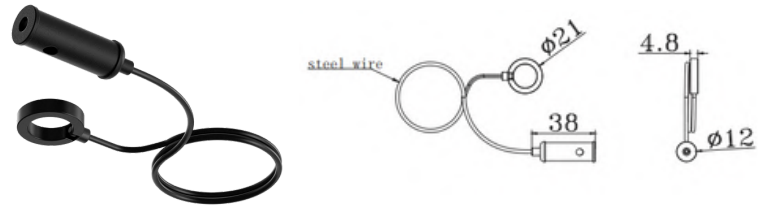

INFREE Suspension kit / Infree-SK1