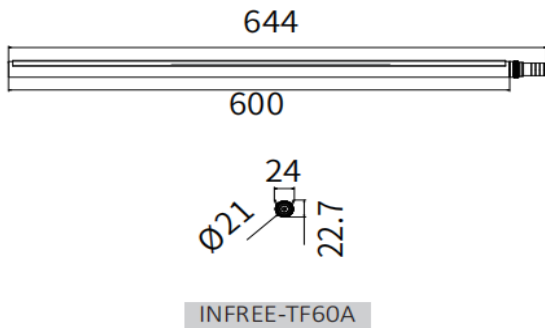

PRODUCT PARAMETERS

Code	Power	Lumen	Beam Angle	CRI	CCT	Net Weight
INFREE-TF60A	9-15W					/
INFREE-TF90A	13-22W	/	120°	Ra80/Ra90	27K/30K/40K/50K/60K	/
INFREE-TF120A	18-30W					/