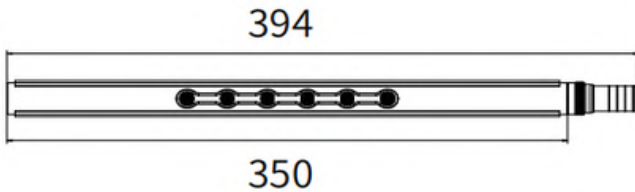

PRODUCT PARAMETERS

Code	Power	Lumen	Beam Angle	CRI	CCT	Net Weight
INFREE-TG30A	6W	/	12°/24°/36°	Ra80/Ra90	27K/30K/40K/50K/60K	/