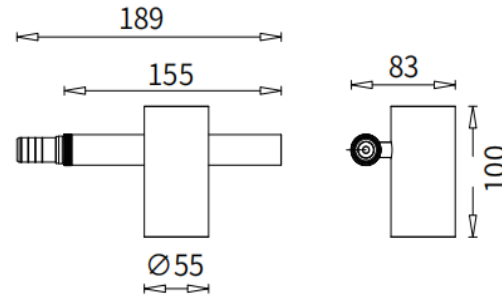

INFREE-S55

PRODUCT PARAMETERS

Code	Power	Lumen	Beam Angle	CRI	CCT	Net Weight
INFREES45	5-10W	/	12°/24°/36°	Ra80/Ra90	27K/30K/40K/50K/60K	/
INFREE-S55	8-15W	/				/