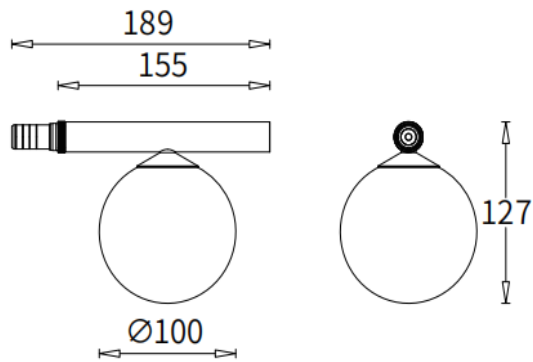

PRODUCT PARAMETERS

Code	Power	Lumen	Beam Angle	CRI	CCT	Net Weight
INFREE-G100	5W	/	360°	Ra80/Ra90	27K/30K/40K/50K/60K	/