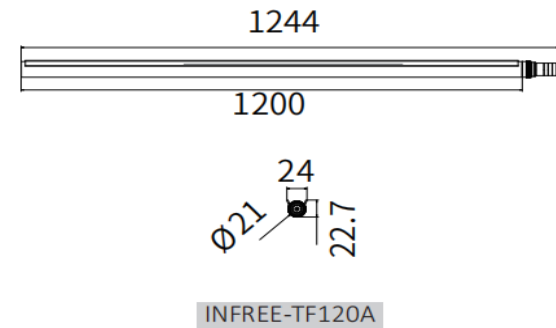

PRODUCT PARAMETERS

Code	Power	Lumen	Beam Angle	CRI	CCT	Net Weight
INFREE-TF60A	9-15W					/
INFREE-TF90A	13-22W	/	120°	Ra80/Ra90	27K/30K/40K/50K/60K	/
INFREE-TF120A	18-30W					/