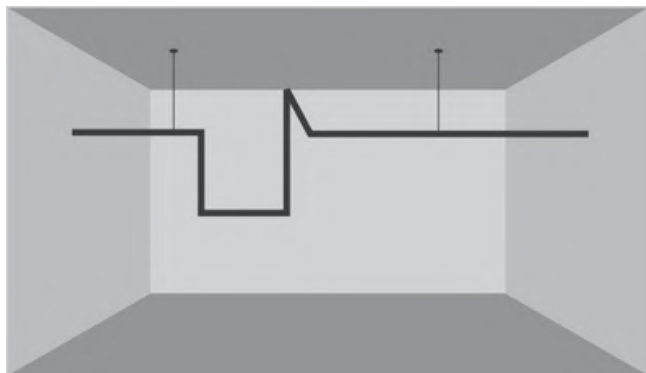

Powerful DIY system, free combination of various installation methods

Infree Tube

Tube flood

LED Chip : SMD
 Driver : 24V/48V external
 Body Material : 6063 Aluminum / Acrylic / ABS
 Reflector : Polycarbonate
 Input Voltage : 24V/48V(dim)
 Installation : Suspension Mounting
 Surface Color : Sand black/Sand white/Customized