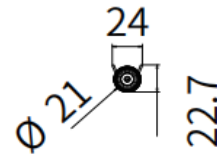

PRODUCT PARAMETERS

Code	Power	Lumen	Beam Angle	CRI	CCT	Net Weight
INFREE-TG60A	12W	/	12°/24°/36°	Ra80/Ra90	27K/30K/40K/50K/60K	/