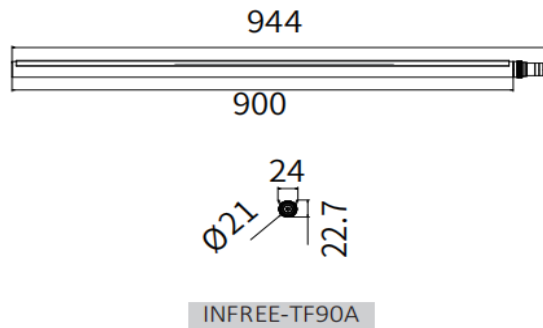

PRODUCT PARAMETERS

Code	Power	Lumen	Beam Angle	CRI	CCT	Net Weight
INFREE-TF60A	9-15W					/
INFREE-TF90A	13-22W	/	120°	Ra80/Ra90	27K/30K/40K/50K/60K	/
INFREE-TF120A	18-30W					/