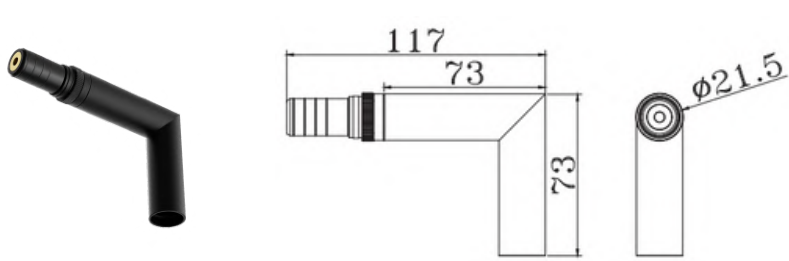

ACCESSORIES

INFREE L connector / Infree-LC