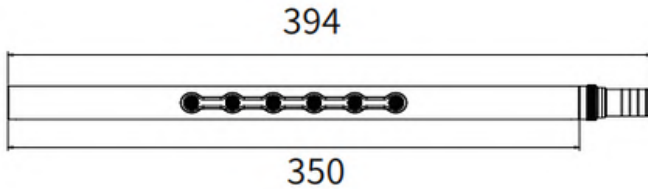

Tube grille

LED Chip : SMD

Driver : 24V/48V external

Body Material : 6063 Aluminum / ABS

Reflector : Polycarbonate

Input Voltage : 24V/48V(dim)

Installation : Suspension Mounting

Surface Color : Sand black/Sand white/Customized