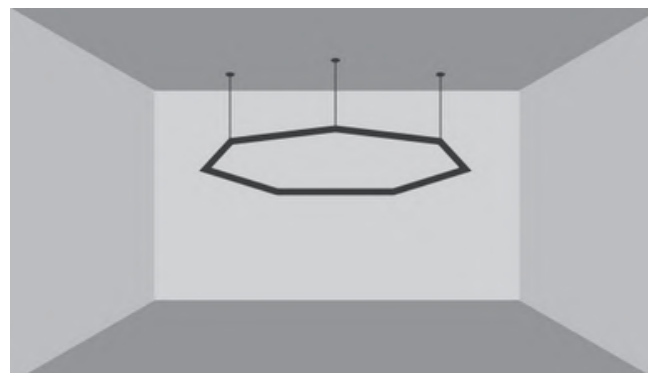

Powerful DIY system, free combination of various installation methods

Infree Tube

Tube flood

LED Chip : SMD
 Driver : 24V/48V external
 Body Material : 6063 Aluminum / Acrylic / ABS
 Reflector : Polycarbonate
 Input Voltage : 24V/48V(dim)
 Installation : Suspension Mounting
 Surface Color : Sand black/Sand white/Customized