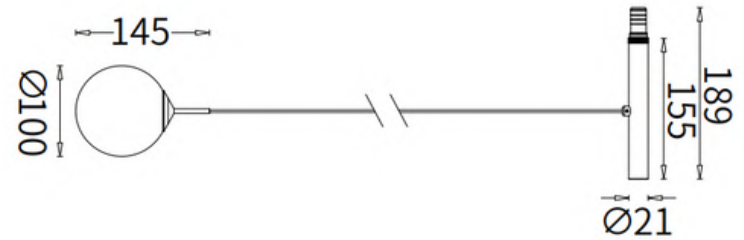

LED Chip : SMD
Driver : 24V/48V external
Body Material : 6063 Aluminum / ABS
Reflector : Polycarbonate
Input Voltage : 24V/48V(dim)
Installation : Suspension Mounting
Surface Color : Sand black/Sand white/Customized