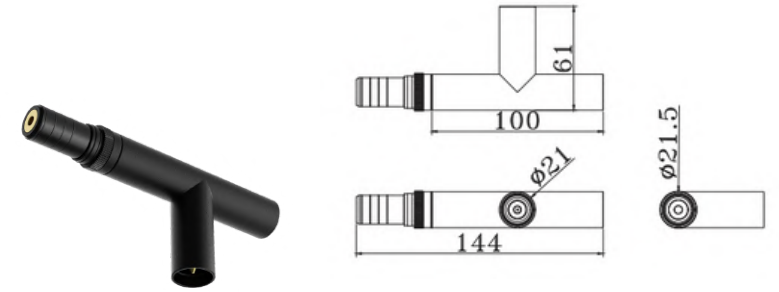

INFREE T connector / Infree-TC