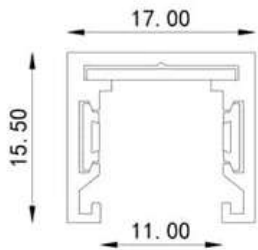

Lipal
LIGHTING

1.2D40

Super Narrow 48V Magnetic Track

To fulfill the needs of more scenarios, Micro ultra-fine magnetic tracks with an inner diameter of only 11mm have been developed.

Practical & Complete Track Rail

The Micro has it all: 2 wires non-dimmable, 4 wires dimmable.
surface mounted, suspended, round bar, curved, recessed, and
deep recessed rails.

2 wire tracks

Micro-T01

1000 / 1500 / 2000 / 3000MM

Micro-T02