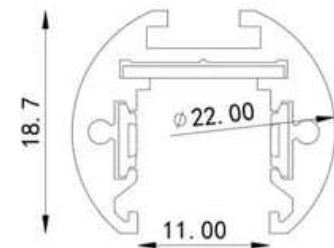

Lipal
LIGHTING

1.2D40

Super Narrow 48V Magnetic Track

To fulfill the needs of more scenarios, Micro ultra-fine magnetic tracks with an inner diameter of only 11mm have been developed.

Practical & Complete Track Rail

The Micro has it all: 2 wires non-dimmable, 4 wires dimmable.
surface mounted, suspended, round bar, curved, recessed, and
deep recessed rails.

2 wire tracks

Micro-T01

1000 / 1500 / 2000 / 3000MM

Micro-T02

1000 / 1500 / 2000 / 3000MM

Micro-T03

1000 / 1500 / 2000 / 3000MM

2 wire tracks

Micro-T04

Micro-T05

Micro-T06

4 wire dimmable tracks