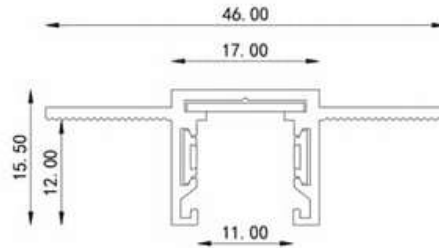

Lipal
LIGHTING

1.2D40

Super Narrow 48V Magnetic Track

To fulfill the needs of more scenarios, Micro ultra-fine magnetic tracks with an inner diameter of only 11mm have been developed.

Practical & Complete Track Rail

The Micro has it all: 2 wires non-dimmable, 4 wires dimmable.
surface mounted, suspended, round bar, curved, recessed, and
deep recessed rails.

2 wire tracks

Micro-T01

1000 / 1500 / 2000 / 3000MM

Micro-T02

1000 / 1500 / 2000 / 3000MM

Micro-T03

1000 / 1500 / 2000 / 3000MM

2 wire tracks

Micro-T04

Micro-T05

Micro-T06

4 wire dimmable tracks