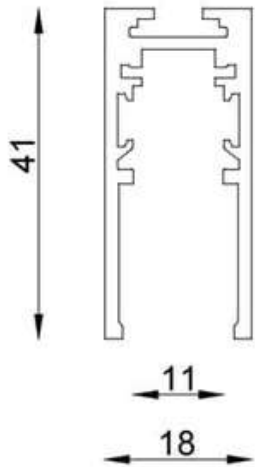

Lipal
LIGHTING

1.2D40

Super Narrow 48V Magnetic Track

To fulfill the needs of more scenarios, Micro ultra-fine magnetic tracks with an inner diameter of only 11mm have been developed.

Practical & Complete Track Rail

The Micro has it all: 2 wires non-dimmable, 4 wires dimmable.
surface mounted, suspended, round bar, curved, recessed, and
deep recessed rails.

2 wire tracks

Micro-T01

1000 / 1500 / 2000 / 3000MM

Micro-T02

1000 / 1500 / 2000 / 3000MM

Micro-T03

1000 / 1500 / 2000 / 3000MM

2 wire tracks

Micro-T04

Micro-T05

Micro-T06

4 wire dimmable tracks