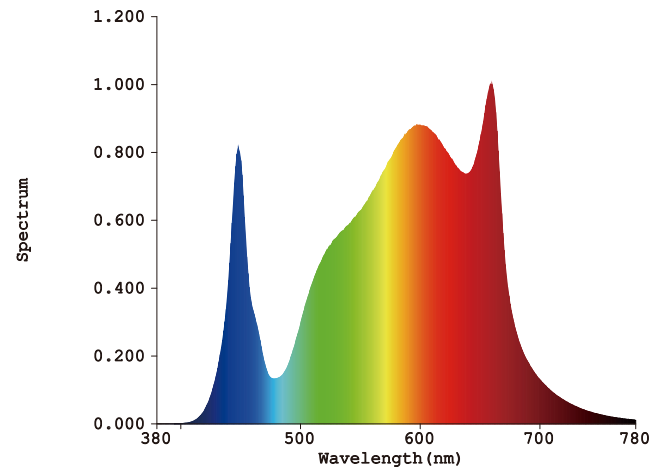

TUBU

**Industrial and Agricultural
LED Lighting Expert**

2023-2024 CATALOGUE

LED Grow Light

Quantum Board LED Grow Light
PAGE 61-62

LED Grow Light Bar
PAGE 63-64

Features

- High-efficiency full spectrum LED grow light
- Added deep red, and IR
- Save 50% on electricity costs when compared to HPS
- Waterproof IP65, for indoor growing
- Dimmable driver, with 20% ~ 100% easy dimming knob to turn on/off the lights
- Long lifespan up to L70>54,000 hours according to the calculation of the LEDs LM80 testing report
- Two adjustable hanging kits are included

Applications

- Indoor growing house

Specifications

Product Code	TBGL-120W	TBGL-240W
Power	120W	240W
Efficiency PPE	2.6umol/J	2.6umol/J
PPF Output	312umol/s	624umol/s
Power Input	100-240 VAC, 277VAC, 50-60Hz	100-240 VAC, 277VAC, 50-60Hz
Driver	Lightmyleaf	Lightmyleaf
Color	White + Red	White + Red
Dimming	0% 20% 40% 60% 80% 100%	
LED Brand	2835 / 3030 / 3535	
Beam Angle	120°	
Operation Temp	-20°C~+40°C	
Storage Temp	-20°C~+60°C	
Life Span	Ta 40°C L70>54000 hours	
IP Class	IP65	
Certificate	CE, RoHS, ETL	
Lamp Body Color	Black aluminium	
Product Size (mm)	300*300	300*597
Packing Size (mm)	320*310*80	630*310*80
Quantity / Carton	1PCS	1PCS
Gross Weight (kg) ±0.3	3.0	3.8
Installation Mode	Suspension mount	