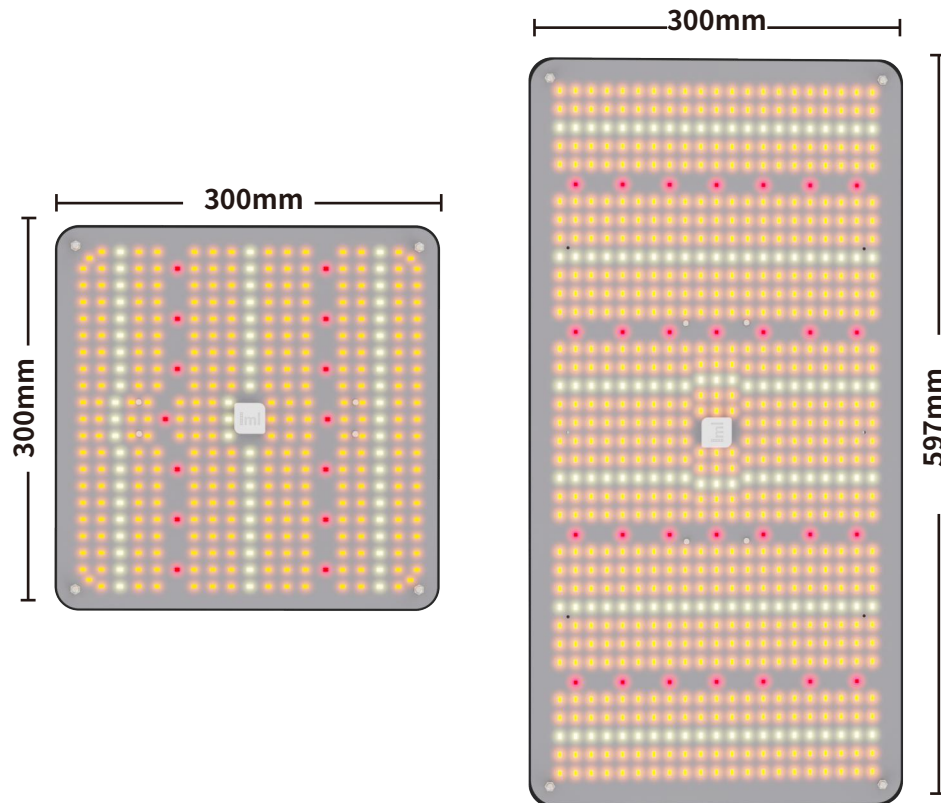

Applications

- Indoor growing house

Specifications

Product Code	TBGL-120W	TBGL-240W
Power	120W	240W
Efficiency PPE	2.6umol/J	2.6umol/J
PPF Output	312umol/s	624umol/s
Power Input	100-240 VAC, 277VAC, 50-60Hz	100-240 VAC, 277VAC, 50-60Hz
Driver	Lightmyleaf	Lightmyleaf
Color	White + Red	White + Red
Dimming	0% 20% 40% 60% 80% 100%	
LED Brand	2835 / 3030 / 3535	
Beam Angle	120°	
Operation Temp	-20°C~+40°C	
Storage Temp	-20°C~+60°C	
Life Span	Ta 40°C L70>54000 hours	
IP Class	IP65	
Certificate	CE, RoHS, ETL	
Lamp Body Color	Black aluminium	
Product Size (mm)	300*300	300*597
Packing Size (mm)	320*310*80	630*310*80
Quantity / Carton	1PCS	1PCS
Gross Weight (kg) ±0.3	3.0	3.8
Installation Mode	Suspension mount	

Applications

- Commercial
- Grow room
- Vertical racks

Spectrum

Spectrum

Specifications

Product Code	LM-BA-680W	LM-BA-720W	LM-BA-800W
Power	680W	720W	800W
Input Voltage	AC100-277V / AC249-528V		
Input Current	2.8A@277VAC		
PF	>0.95		
Dimming	0% 20% 40% 60% 80% 100%		
PPF	1904 μ mol/s	2016 μ mol/s	2240 μ mol/s
LED PPE	2.8 μ mol/s/W (μ mol/J)		
LED Brand	2835 / 3030		
Beam Angle	120°		
Operation Temp	-20~45 °C, 20~95% RH No condensation		
Storage Temp	-20~85°C, 10~95% RH No condensation		
Life Span	Ta 45°C L70>54000 hours		
IP Class	IP65		
Certificate	CE, RoHS, FCC, IP65		
Lamp Body Color	PC end caps with silver aluminium lamp body		
Product Size (mm)	1177*1127*59.5		
Packing Size (mm)	1198*249*183		
Quantity / Carton	1PCS		
Gross Weight (kg) \pm 0.3	12		
Installation Mode	Surface mount / Suspension mount		