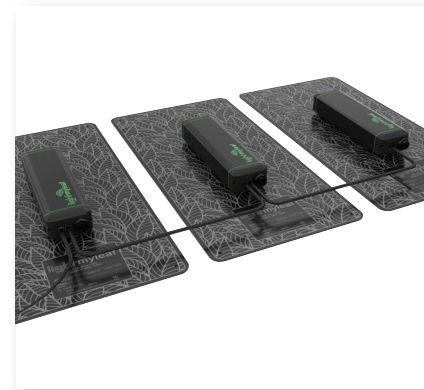

TUBU

**Industrial and Agricultural
LED Lighting Expert**

2023-2024 CATALOGUE

LED Grow Light

Quantum Board LED Grow Light
PAGE 61-62

LED Grow Light Bar
PAGE 63-64

Features

- High-efficiency full spectrum LED grow light
- Added deep red, and IR
- Save 50% on electricity costs when compared to HPS
- Waterproof IP65, for indoor growing
- Dimmable driver, with 20% ~ 100% easy dimming knob to turn on/off the lights
- Long lifespan up to L70>54,000 hours according to the calculation of the LEDs LM80 testing report
- Two adjustable hanging kits are included

Applications

- Indoor growing house

Specifications

Product Code	TBGL-120W	TBGL-240W
Power	120W	240W
Efficiency PPE	2.6umol/J	2.6umol/J
PPF Output	312umol/s	624umol/s
Power Input	100-240 VAC, 277VAC, 50-60Hz	100-240 VAC, 277VAC, 50-60Hz
Driver	Lightmyleaf	Lightmyleaf
Color	White + Red	White + Red
Dimming	0% 20% 40% 60% 80% 100%	
LED Brand	2835 / 3030 / 3535	
Beam Angle	120°	
Operation Temp	-20°C~+40°C	
Storage Temp	-20°C~+60°C	
Life Span	Ta 40°C L70>54000 hours	
IP Class	IP65	
Certificate	CE, RoHS, ETL	
Lamp Body Color	Black aluminium	
Product Size (mm)	300*300	300*597
Packing Size (mm)	320*310*80	630*310*80
Quantity / Carton	1PCS	1PCS
Gross Weight (kg) ±0.3	3.0	3.8
Installation Mode	Suspension mount	

Features

- Removable and foldable PPE 2.8umol/J vertical farming LED grow light
- Super compact design, save 50% shipping cost
- Driver & dimmer integrated design, plug & play, easy to use
- Wide range watts, 680W, 720W, 800W available
- IP65 waterproof rated, suitable for damp location
- Group control, knob dimmer and RJ14 port available
- 5 years warranty
- Customization available