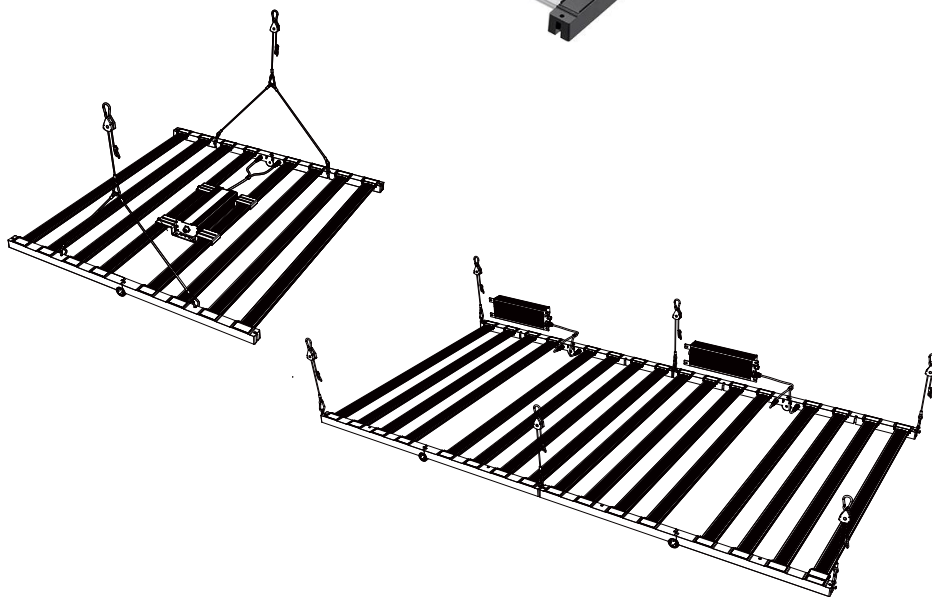

TUBU

**Industrial and Agricultural
LED Lighting Expert**

2023-2024 CATALOGUE

LED Grow Light

Quantum Board LED Grow Light
PAGE 61-62

LED Grow Light Bar
PAGE 63-64

Features

- High-efficiency full spectrum LED grow light
- Added deep red, and IR
- Save 50% on electricity costs when compared to HPS
- Waterproof IP65, for indoor growing
- Dimmable driver, with 20% ~ 100% easy dimming knob to turn on/off the lights
- Long lifespan up to L70>54,000 hours according to the calculation of the LEDs LM80 testing report
- Two adjustable hanging kits are included

Features

- Removable and foldable PPE 2.8umol/J vertical farming LED grow light
- Super compact design, save 50% shipping cost
- Driver & dimmer integrated design, plug & play, easy to use
- Wide range watts, 680W, 720W, 800W available
- IP65 waterproof rated, suitable for damp location
- Group control, knob dimmer and RJ14 port available
- 5 years warranty
- Customization available

Applications

- Commercial
- Grow room
- Vertical racks

Spectrum

Spectrum

Specifications

Product Code	LM-BA-680W	LM-BA-720W	LM-BA-800W
Power	680W	720W	800W
Input Voltage	AC100-277V / AC249-528V		
Input Current	2.8A@277VAC		
PF	>0.95		
Dimming	0% 20% 40% 60% 80% 100%		
PPF	1904 μ mol/s	2016 μ mol/s	2240 μ mol/s
LED PPE	2.8 μ mol/s/W (μ mol/J)		
LED Brand	2835 / 3030		
Beam Angle	120°		
Operation Temp	-20~45 °C, 20~95% RH No condensation		
Storage Temp	-20~85°C, 10~95% RH No condensation		
Life Span	Ta 45°C L70>54000 hours		
IP Class	IP65		
Certificate	CE, RoHS, FCC, IP65		
Lamp Body Color	PC end caps with silver aluminium lamp body		
Product Size (mm)	1177*1127*59.5		
Packing Size (mm)	1198*249*183		
Quantity / Carton	1PCS		
Gross Weight (kg) \pm 0.3	12		
Installation Mode	Surface mount / Suspension mount		