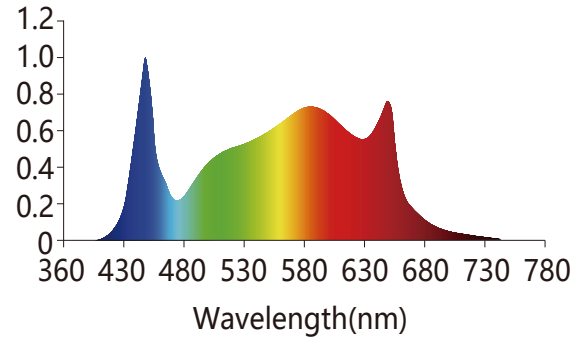

Applications

- Indoor growing house

Specifications

Product Code	TBGL-120W	TBGL-240W
Power	120W	240W
Efficiency PPE	2.6umol/J	2.6umol/J
PPF Output	312umol/s	624umol/s
Power Input	100-240 VAC, 277VAC, 50-60Hz	100-240 VAC, 277VAC, 50-60Hz
Driver	Lightmyleaf	Lightmyleaf
Color	White + Red	White + Red
Dimming	0% 20% 40% 60% 80% 100%	
LED Brand	2835 / 3030 / 3535	
Beam Angle	120°	
Operation Temp	-20°C~+40°C	
Storage Temp	-20°C~+60°C	
Life Span	Ta 40°C L70>54000 hours	
IP Class	IP65	
Certificate	CE, RoHS, ETL	
Lamp Body Color	Black aluminium	
Product Size (mm)	300*300	300*597
Packing Size (mm)	320*310*80	630*310*80
Quantity / Carton	1PCS	1PCS
Gross Weight (kg) ±0.3	3.0	3.8
Installation Mode	Suspension mount	

Applications

- Commercial
- Grow room
- Vertical racks

Spectrum

Spectrum

Specifications

Product Code	LM-BA-680W	LM-BA-720W	LM-BA-800W
Power	680W	720W	800W
Input Voltage	AC100-277V / AC249-528V		
Input Current	2.8A@277VAC		
PF	>0.95		
Dimming	0% 20% 40% 60% 80% 100%		
PPF	1904 μ mol/s	2016 μ mol/s	2240 μ mol/s
LED PPE	2.8 μ mol/s/W (μ mol/J)		
LED Brand	2835 / 3030		
Beam Angle	120°		
Operation Temp	-20~45 °C, 20~95% RH No condensation		
Storage Temp	-20~85°C, 10~95% RH No condensation		
Life Span	Ta 45°C L70>54000 hours		
IP Class	IP65		
Certificate	CE, RoHS, FCC, IP65		
Lamp Body Color	PC end caps with silver aluminium lamp body		
Product Size (mm)	1177*1127*59.5		
Packing Size (mm)	1198*249*183		
Quantity / Carton	1PCS		
Gross Weight (kg) \pm 0.3	12		
Installation Mode	Surface mount / Suspension mount		