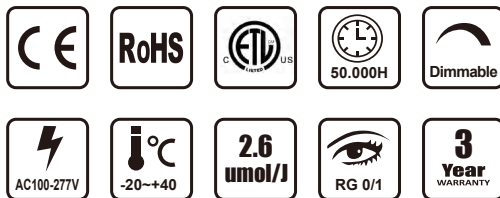

Applications

- Indoor growing house