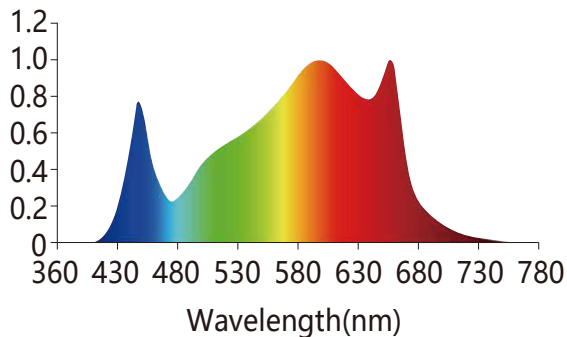

Applications

- Indoor growing house

Specifications

Product Code	TBGL-120W	TBGL-240W
Power	120W	240W
Efficiency PPE	2.6umol/J	2.6umol/J
PPF Output	312umol/s	624umol/s
Power Input	100-240 VAC, 277VAC, 50-60Hz	100-240 VAC, 277VAC, 50-60Hz
Driver	Lightmyleaf	Lightmyleaf
Color	White + Red	White + Red
Dimming	0% 20% 40% 60% 80% 100%	
LED Brand	2835 / 3030 / 3535	
Beam Angle	120°	
Operation Temp	-20°C~+40°C	
Storage Temp	-20°C~+60°C	
Life Span	Ta 40°C L70>54000 hours	
IP Class	IP65	
Certificate	CE, RoHS, ETL	
Lamp Body Color	Black aluminium	
Product Size (mm)	300*300	300*597
Packing Size (mm)	320*310*80	630*310*80
Quantity / Carton	1PCS	1PCS
Gross Weight (kg) ±0.3	3.0	3.8
Installation Mode	Suspension mount	

Applications

- Commercial
- Grow room
- Vertical racks

Spectrum

Spectrum

Specifications

Product Code	LM-BA-680W	LM-BA-720W	LM-BA-800W
Power	680W	720W	800W
Input Voltage	AC100-277V / AC249-528V		
Input Current	2.8A@277VAC		
PF	>0.95		
Dimming	0% 20% 40% 60% 80% 100%		
PPF	1904 μ mol/s	2016 μ mol/s	2240 μ mol/s
LED PPE	2.8 μ mol/s/W (μ mol/J)		
LED Brand	2835 / 3030		
Beam Angle	120°		
Operation Temp	-20~45 °C, 20~95% RH No condensation		
Storage Temp	-20~85°C, 10~95% RH No condensation		
Life Span	Ta 45°C L70>54000 hours		
IP Class	IP65		
Certificate	CE, RoHS, FCC, IP65		
Lamp Body Color	PC end caps with silver aluminium lamp body		
Product Size (mm)	1177*1127*59.5		
Packing Size (mm)	1198*249*183		
Quantity / Carton	1PCS		
Gross Weight (kg) \pm 0.3	12		
Installation Mode	Surface mount / Suspension mount		