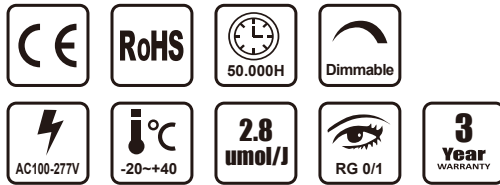

TUBU

**Industrial and Agricultural
LED Lighting Expert**

2023-2024 CATALOGUE

LED Grow Light

Quantum Board LED Grow Light
PAGE 61-62

LED Grow Light Bar
PAGE 63-64

Features

- High-efficiency full spectrum LED grow light
- Added deep red, and IR
- Save 50% on electricity costs when compared to HPS
- Waterproof IP65, for indoor growing
- Dimmable driver, with 20% ~ 100% easy dimming knob to turn on/off the lights
- Long lifespan up to L70>54,000 hours according to the calculation of the LEDs LM80 testing report
- Two adjustable hanging kits are included

Applications

- Commercial
- Grow room
- Vertical racks

Spectrum

Spectrum

Specifications

Product Code	LM-BA-680W	LM-BA-720W	LM-BA-800W
Power	680W	720W	800W
Input Voltage	AC100-277V / AC249-528V		
Input Current	2.8A@277VAC		
PF	>0.95		
Dimming	0% 20% 40% 60% 80% 100%		
PPF	1904 μ mol/s	2016 μ mol/s	2240 μ mol/s
LED PPE	2.8 μ mol/s/W (μ mol/J)		
LED Brand	2835 / 3030		
Beam Angle	120°		
Operation Temp	-20~45 °C, 20~95% RH No condensation		
Storage Temp	-20~85°C, 10~95% RH No condensation		
Life Span	Ta 45°C L70>54000 hours		
IP Class	IP65		
Certificate	CE, RoHS, FCC, IP65		
Lamp Body Color	PC end caps with silver aluminium lamp body		
Product Size (mm)	1177*1127*59.5		
Packing Size (mm)	1198*249*183		
Quantity / Carton	1PCS		
Gross Weight (kg) \pm 0.3	12		
Installation Mode	Surface mount / Suspension mount		