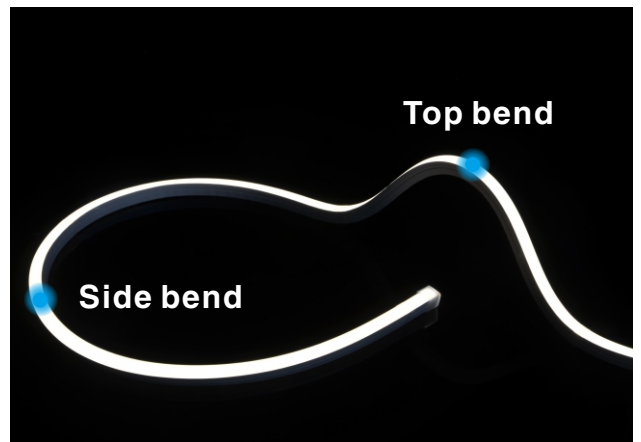

Recommended Accessories

Notice:

- (1) Non-professionals, please do not disassemble led strip at will.
- (2) This product is high-voltage led strip, which must be connected after the power is cut off to prevent the risk of electric shock.
- (3) The product is IP65, can be used for indoor or outdoor, but please under the guidance of a professional staff.