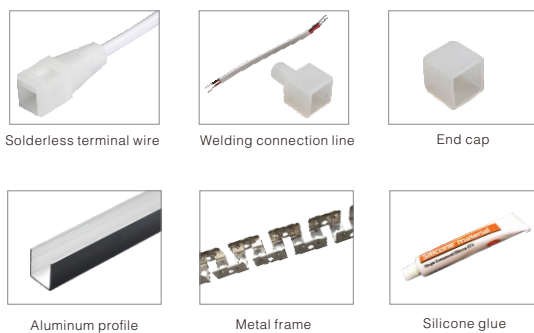

Recommended Accessories

Notice:

- (1) Non-professionals, please do not disassemble led strip at will.
- (2) This product is high-voltage led strip, which must be connected after the power is cut off to prevent the risk of electric shock.
- (3) The product is IP65, can be used for indoor or outdoor, but please under the guidance of a professional staff.