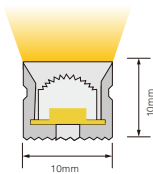

## INFINITE SILICONE NEON STRIP-D5

### BASIC PARAMETERS

Input Voltage	AC 220V
Power	10W/m
IP Class	IP65
Cutting Unit	100mm
Bending Diameter	>150mm
Packing	50m/Reel/Box
CRI	80+
Lumen/M	650Lm
SDCM	<5
CCT/Color	