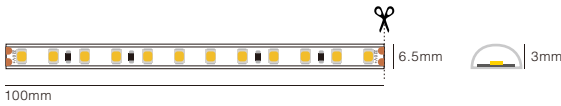

INFINITE STRIP SERIES - D1

BASIC PARAMETERS

Input Voltage	AC 220V
Power	8W/m
LED*Qty/m	2025*120/m
IP Class	IP44
Cutting Unit	100mm
Bending Diameter	>50mm
Packing	50m/Reel, 300m/Box
CRI	80+
Lumen/M	900Lm
SDCM	<5
CCT/Color	2700 K 3000 K 3500 K 4000 K 6500 K

Recommended Accessories

Notice:

- (1) Non-professionals, please do not disassemble led strip at will.
- (2) This product is high-voltage led strip, which must be connected after the power is cut off to prevent the risk of electric shock.
- (3) The hollow silicone light strip IP44 of this product is only for indoor use.