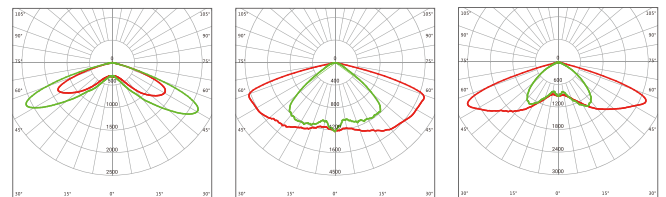

R01203

R01204

R01207

Symmetrical Lighting Designs

Our symmetrical lighting designs are ideal for open areas, such as parking lots, campuses, gardens, and gathering areas, providing uniform illumination and enhanced visibility.