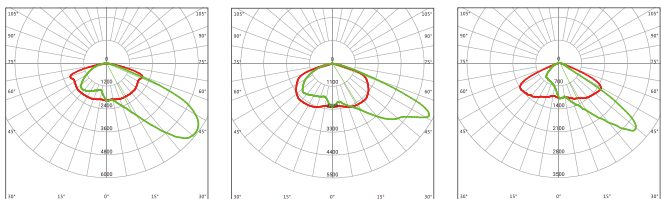

R01203

R01204

R01207

Symmetrical Lighting Designs

Our symmetrical lighting designs are ideal for open areas, such as parking lots, campuses, gardens, and gathering areas, providing uniform illumination and enhanced visibility.