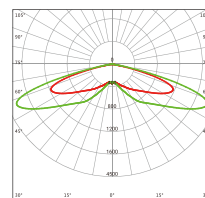

Versatile Professional Optics for Diverse Applications

With the UST03 Lotus LED Post Top light, you can meet the diverse lighting needs of various projects with different light distributions.

Asymmetric Lighting Designs

Our asymmetric optic lenses are precisely engineered to enhance the lighting ambiance of streetscapes, gardens with pathways, and other outdoor environments, providing optimal illumination and visual comfort.

Symmetrical Lighting Designs

Our symmetrical lighting designs are ideal for open areas, such as parking lots, campuses, gardens, and gathering areas, providing uniform illumination and enhanced visibility.

R01201