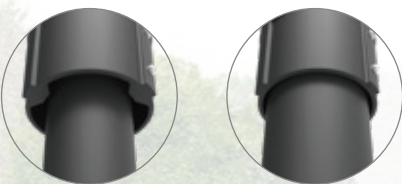

3. Driver is installed into the pole for easier maintenance.

4. Available for 60/76mm pole diameters suit for various projects.

60mm / 76mm

Versatile Professional Optics for Diverse Applications

With the UST03 Lotus LED Post Top light, you can meet the diverse lighting needs of various projects with different light distributions.