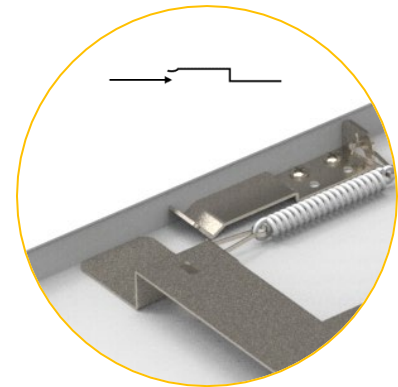

## Dimensions (mm)

L	W
450	450
620	620
595	595
700	700

L	W
1195	295
1495	295
1231	184
1531	184
1231	284
1531	284
1247	310
1547	310

- Direct light version

- Direct/indirect light version

# Installation

1, screw the mounting fixture to the ceiling and connect the safety rope hook and wiring to LED driver

2, push and slide the luminaire towards the mounting fixture

3, sliding the luminaire