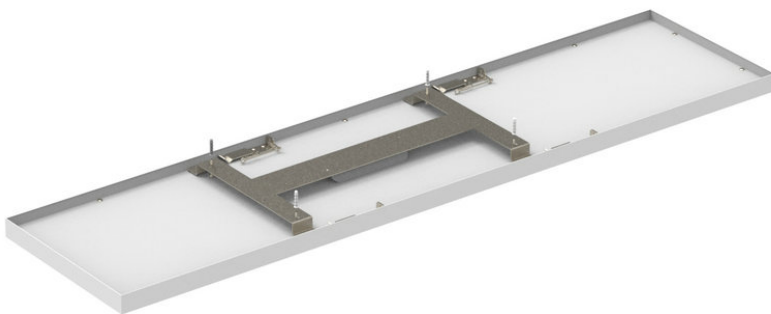

## Overview

The Cyanlite™ LED panel lights LIBRA series has been designed specifically for Surface Mounted installation on Plasterboard and Concrete ceilings. The Libra series surface mounted luminaires have a wide product portfolio includes square and rectangular shape, as well as direct/indirect lighting options, and multiple sizes to retrofit and replace the traditional T8 troffer luminaires.

- Direct/Indirect (Up/Down) Light version

Model	Part No.	Power	Luminous Flux	Dimension (mm)
450x450	SM25W045-UD	25W	300 lm ↑ 2700 lm ↓	450x450x70
600x600	SM35W060-UD	35W	440 lm ↑ 3960 lm ↓	595x595x70
625x625	SM35W062-UD	35W	440 lm ↑ 3960 lm ↓	620x620x70
700x700	SM40W070-UD	40W	480 lm ↑ 4320 lm ↓	700x700x70
300x1200	SM34W312-UD	34W	400 lm ↑ 3600 lm ↓	295x1195x70
300x1500	SM42W315-UD	42W	500 lm ↑ 4500 lm ↓	295x1495x70
184x1231	SM22W112-UD	22W	250 lm ↑ 2250 lm ↓	184x1231x70
184x1531	SM42W115-UD	42W	500 lm ↑ 4500 lm ↓	184x1531x70
284x1231	SM34W212-UD	34W	400 lm ↑ 3600 lm ↓	284x1231x70
284x1531	SM42W215-UD	42W	500 lm ↑ 4500 lm ↓	284x1531x70
310x1247	SM38W313-UD	38W	440 lm ↑ 3960 lm ↓	310x1247x70
310x1547	SM45W316-UD	45W	540 lm ↑ 4860 lm ↓	310x1547x70

## Dimensions (mm)

L	W
450	450
620	620
595	595
700	700

L	W
1195	295
1495	295
1231	184
1531	184
1231	284
1531	284
1247	310
1547	310

- Direct light version

- Direct/indirect light version

# Installation

1, screw the mounting fixture to the ceiling and connect the safety rope hook and wiring to LED driver

2, push and slide the luminaire towards the mounting fixture

3, sliding the luminaire