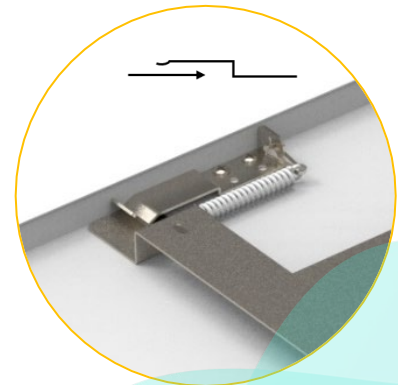

## Dimensions (mm)

L	W
450	450
620	620
595	595
700	700

L	W
1195	295
1495	295
1231	184
1531	184
1231	284
1531	284
1247	310
1547	310

- Direct light version

- Direct/indirect light version

# Installation

1, screw the mounting fixture to the ceiling and connect the safety rope hook and wiring to LED driver

2, push and slide the luminaire towards the mounting fixture

3, sliding the luminaire