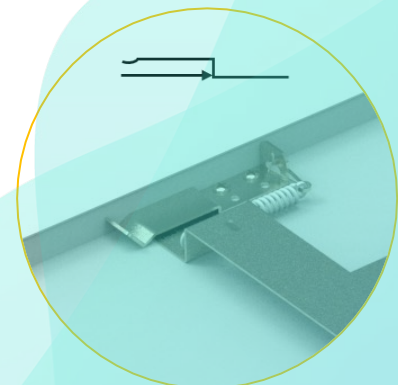

4, slide to the end of clip, and job done.