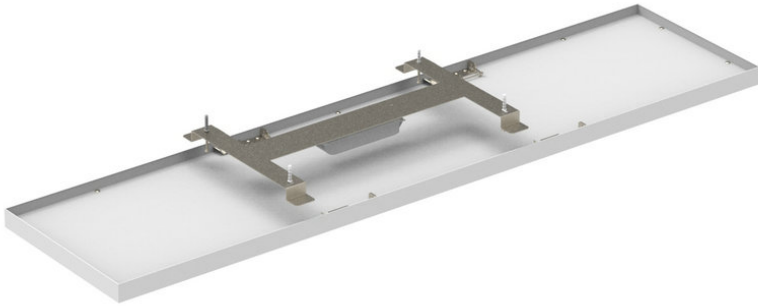

## Overview

The Cyanlite™ LED panel lights LIBRA series has been designed specifically for Surface Mounted installation on Plasterboard and Concrete ceilings. The Libra series surface mounted luminaires have a wide product portfolio includes square and rectangular shape, as well as direct/indirect lighting options, and multiple sizes to retrofit and replace the traditional T8 troffer luminaires.

- Direct/Indirect (Up/Down) Light version

Model	Part No.	Power	Luminous Flux	Dimension (mm)
450x450	SM25W045-UD	25W	300 lm ↑ 2700 lm ↓	450x450x70
600x600	SM35W060-UD	35W	440 lm ↑ 3960 lm ↓	595x595x70
625x625	SM35W062-UD	35W	440 lm ↑ 3960 lm ↓	620x620x70
700x700	SM40W070-UD	40W	480 lm ↑ 4320 lm ↓	700x700x70
300x1200	SM34W312-UD	34W	400 lm ↑ 3600 lm ↓	295x1195x70
300x1500	SM42W315-UD	42W	500 lm ↑ 4500 lm ↓	295x1495x70
184x1231	SM22W112-UD	22W	250 lm ↑ 2250 lm ↓	184x1231x70
184x1531	SM42W115-UD	42W	500 lm ↑ 4500 lm ↓	184x1531x70
284x1231	SM34W212-UD	34W	400 lm ↑ 3600 lm ↓	284x1231x70
284x1531	SM42W215-UD	42W	500 lm ↑ 4500 lm ↓	284x1531x70
310x1247	SM38W313-UD	38W	440 lm ↑ 3960 lm ↓	310x1247x70
310x1547	SM45W316-UD	45W	540 lm ↑ 4860 lm ↓	310x1547x70

## Dimensions (mm)

L	W
450	450
620	620
595	595
700	700

L	W
1195	295
1495	295
1231	184
1531	184
1231	284
1531	284
1247	310
1547	310

- Direct light version

- Direct/indirect light version

# Installation

1, screw the mounting fixture to the ceiling and connect the safety rope hook and wiring to LED driver

2, push and slide the luminaire towards the mounting fixture

3, sliding the luminaire