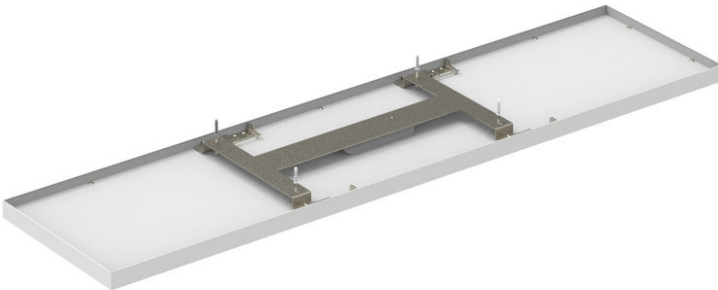

## Overview

The Cyanlite™ LED panel lights LIBRA series has been designed specifically for Surface Mounted installation on Plasterboard and Concrete ceilings. The Libra series surface mounted luminaires have a wide product portfolio includes square and rectangular shape, as well as direct/indirect lighting options, and multiple sizes to retrofit and replace the traditional T8 troffer luminaires.

## Dimensions (mm)

L	W
450	450
620	620
595	595
700	700

L	W
1195	295
1495	295
1231	184
1531	184
1231	284
1531	284
1247	310
1547	310

- Direct light version

- Direct/indirect light version

# Installation

1, screw the mounting fixture to the ceiling and connect the safety rope hook and wiring to LED driver

2, push and slide the luminaire towards the mounting fixture

3, sliding the luminaire