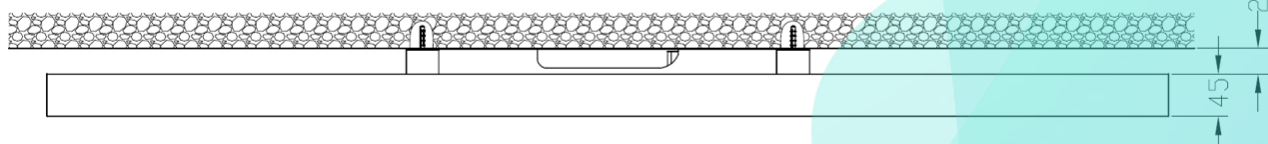

## Dimensions (mm)

L	W
450	450
620	620
595	595
700	700

L	W
1195	295
1495	295
1231	184
1531	184
1231	284
1531	284
1247	310
1547	310

- Direct light version

- Direct/indirect light version

# Installation

1, screw the mounting fixture to the ceiling and connect the safety rope hook and wiring to LED driver

2, push and slide the luminaire towards the mounting fixture

3, sliding the luminaire