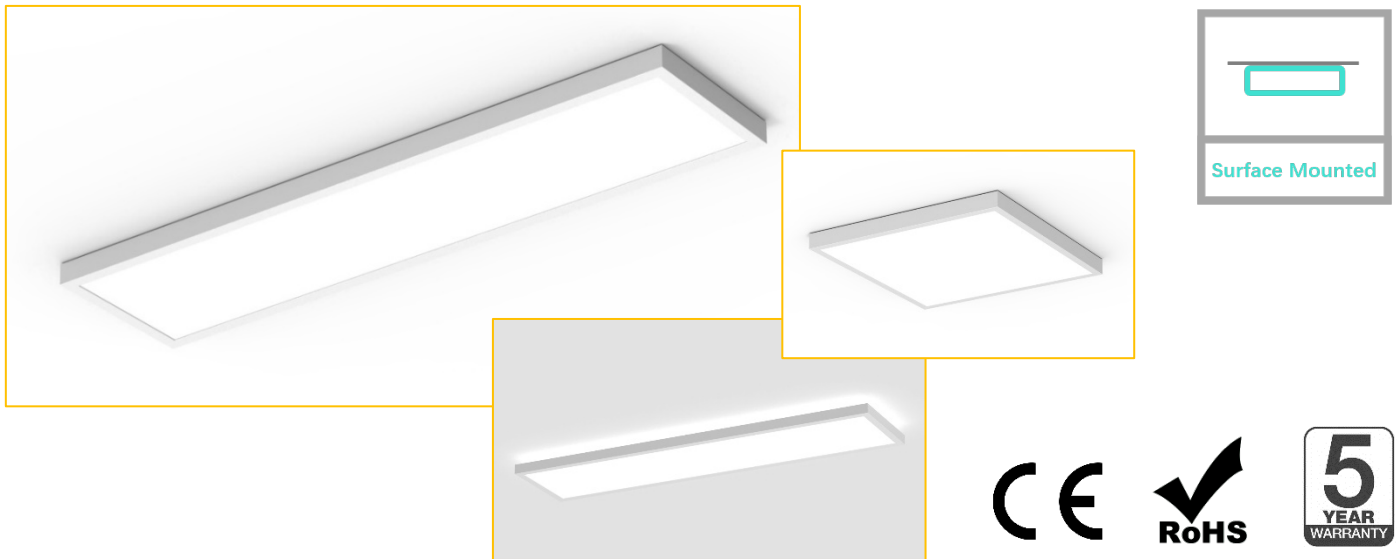

**Cyanlite™**  
LED Panel Lights  
*LIBRA*  
for  
Surface Mounted  
Installation

## Overview

The Cyanlite™ LED panel lights LIBRA series has been designed specifically for Surface Mounted installation on Plasterboard and Concrete ceilings. The Libra series surface mounted luminaires have a wide product portfolio includes square and rectangular shape, as well as direct/indirect lighting options, and multiple sizes to retrofit and replace the traditional T8 troffer luminaires.

With Cyanlite patented mounting fixture, the installer no need to make the positioning when install, so the installation is simple and easy, also no need to dismantle and reassemble as traditional surface mounted luminaires, saving huge time for installers and enabling them to complete the project easily and quickly.

## Features

- Standard sizes (mm): 450x450, 600x600, 625x625, 700x700; 300x1200, 300x1500; 184x1231, 184x1531; 284x1231, 284x1531; 310x1247, 310x1547
- RAL9016 as standard coating color, other RAL colors available on request
- System Efficiency upto 125 lm/W
- EN 12464-1& LG7 Compliant, UGR<19 Optional when fitted with Micro Prismatic diffuser
- Range of color temperatures 3000K, 3500K, 4000K, 5000K & 6000K
- 5 Years Warranty
- Various dimming options, including 0-10V, DALI, Switch Dim etc.
- Emergency options available