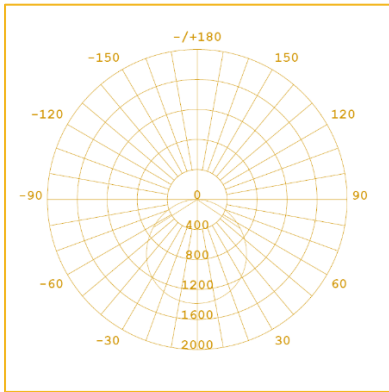

Photometric

- UGR22 with Opalic Diffuser