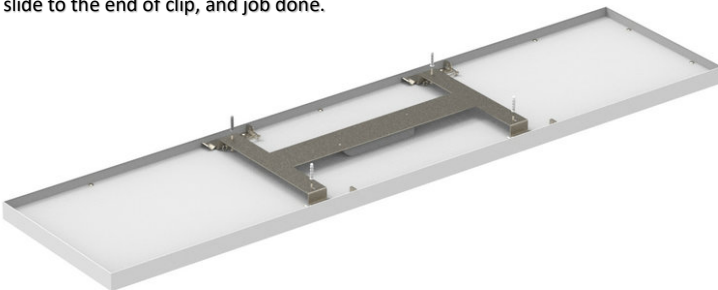

4, slide to the end of clip, and job done.