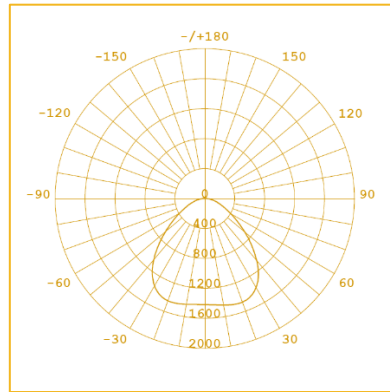

- UGR19 with Micro Prismatic Diffuser