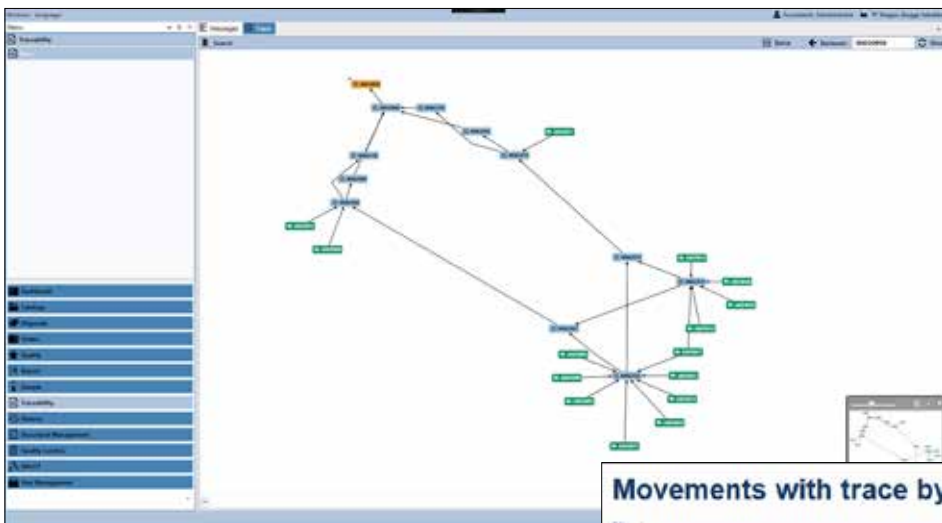

ScanPlant NG Full Traceability

Digital capture of all product data

TOTAL OVERVIEW
REAL-TIME INFO
TIME SAVING

By capturing all production data digitally – from reception to dispatch – the ScanPlant NG Full Traceability module eliminates the time-consuming manual registration. Based on the captured production data, the module documents full traceability, executes quantity calculations and finds the relevant items in stock.

Full Traceability – from farm to table or from boat to table

With the ScanPlant NG Full Traceability all the individual items and ingredients can be traced back to at any given time and place in the process - from farm to table or from boat to table.

The module captures all production data from reception to dispatch digitally, thereby eliminating the employees' time-consuming manual documentation jobs.

The Full Traceability module can capture all kinds of traceable data in the plant. Based on the production data, it only takes a few seconds to document full traceability, execute quantity calculations and find the relevant items in stock.

ScanPlant NG Full Traceability can show the required information in real-time, which can be presented as historical data in a customer-specific processes through ScanPlant NG Office. By incorporating a traceability search, you save time, since the documentation can be generated and displayed within a few seconds.