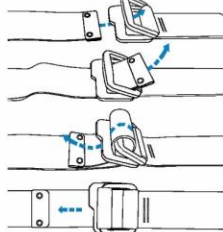

T5_Block Fast - 10 Belt 38mm

Item #: **HH092 + HH103**
Material: Aircraft grade aluminum
Size: Webbing 38mm