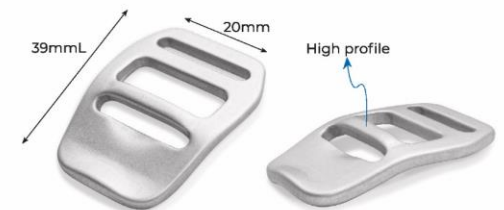

## TENSION LOCK

Alutica\_Old School Tension Lock

Item #: **HH064**  
Material: Aircraft grade aluminum  
Size: Webbing 25mm, 20mm, 15mm

Alutica\_Miltec Tension Lock

Item #: **HH184**  
Material: Aircraft grade aluminum  
Size: Webbing 25mm, 20mm

Alutica\_Tilt Head Tension Lock

Item #: **HH145**  
Material: Aircraft grade aluminum  
Size: Webbing 25mm, 20mm, 15mm

Alutica\_Tilt Head High Profile Tension Lock

Item #: **HH203**  
Material: Aircraft grade aluminum  
Size: Webbing 20mm