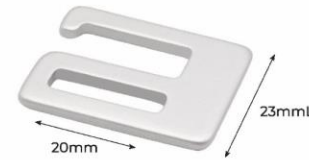

## Alutica\_Double Deck Tension Hook

Item #: **HH066**  
 Material: Aircraft grade aluminum  
 Size: Webbing 25mm

## TENSION HOOK

Miltec Tension Hook  
Item #: **HH187**  
Material: Steel  
Size: Webbing 25mm

Miltec Tension Hook  
Item #: **HH261**  
Material: Aircraft grade aluminum  
Size: Webbing 25mm

Miltec Tension Hook  
Item #: **HH188**  
Material: Steel  
Size: Webbing 25mm