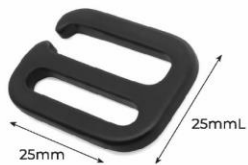

SHORTY TENSION HOOK