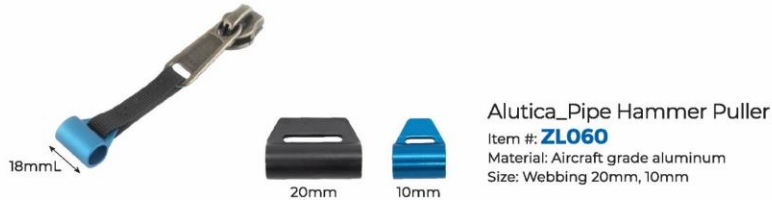

ZIPPER PULLER

ALUTICA