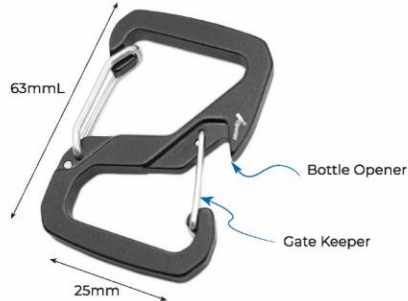

## Alutica\_Tilt Head Carabiner

Item #: **HH140**  
 Material: Aircraft grade aluminum  
 Size: Small 40mmL, Regular 54mmL

# CARABINER

**NEW**

Mini Carabiner  
Item #: **HH256**  
Material: Aircraft grade aluminum  
Size: 38mmL

**NEW**

T5 Jaws Keeper Carabiner  
Item #: **HH288**  
Material: Aircraft grade aluminum  
Size: Webbing 25mm