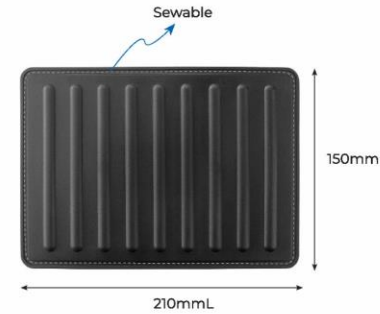

SKID PLATE

Sewable Skid Plate

Item #: **KS001**
Material: PP + TPR
Size: 150mmW x 210mmL