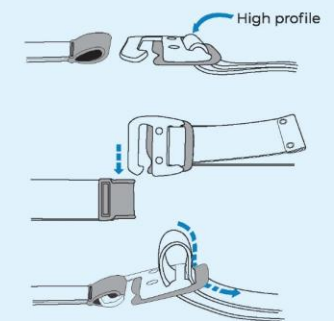

Alutica_PacMan Belt Buckle

Item #: **HH079**
Material: Aircraft grade aluminum
Size: Webbing 38mm, 32mm, 25mm, 20mm