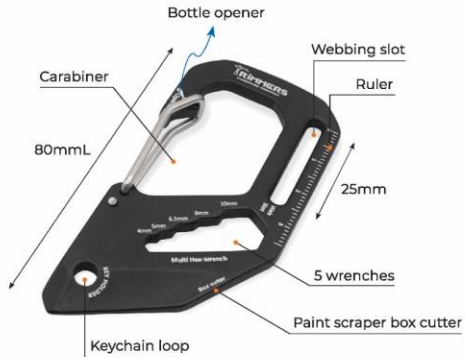

Alutica_Shark Tail Carabiner (Regular)

Item #: **HH140**
Material: Aircraft grade aluminum
Size: 63mmL