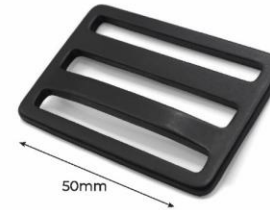

TRIGLIDE

Alutica_Corn Head Triglidge
Item #: **HH043**
Material: Aircraft grade aluminum
Size: Webbing 50mm, 38mm, 25mm, 20mm, 15mm, 10mm

Alutica_Side Space Triglidge

Item #: **HH027**
Material: Aircraft grade aluminum
Size: Webbing 38mm, 25mm

Alutica_Tilt Head Wide Slot Triglidge

Item #: **HH200**
Material: Aircraft grade aluminum
Size: Webbing 25mm, 20mm

Quarter Glide

Item #: **HH180**
Material: Aircraft grade aluminum
Size: Webbing 50mm

TOGGLE

Alutica_Universe Triglidge

Item #: **HH060_2**
Material: Aircraft grade aluminum
Size: Webbing 38mm, 25mm

Alutica_Webbing Toggle Wing

Item #: **HH124**
Material: Aircraft grade aluminum
Size: Webbing 25mm, 20mm, 15mm

MetAstics™_X-Tech Triglidge

Item #: **HH132**
Material: Aircraft grade aluminum + POM
Size: Webbing 38mm, 25mm

Alutica_Webbing Toggle Wide Wing

Item #: **HH125**
Material: Aircraft grade aluminum
Size: Webbing 20mm