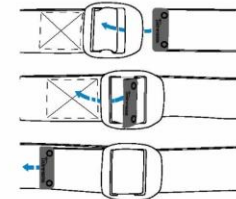

## BELT BUCKLE

Alutica\_Tilt Head Slimmers Belt

Item #: **HH093**  
Material: Aircraft grade aluminum  
Size: Webbing 32mm, 25mm, 20mm

Alutica\_Belt Buckle

Item #: **HH205**  
Material: Aircraft grade aluminum  
Size: Webbing 38mm