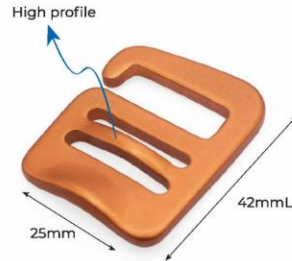

Alutica_Thumb Tension Hook

Item #: **HH067**
Material: Aircraft grade aluminum
Size: Left / Right | Webbing 25mm, 20mm