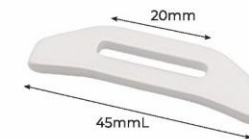

MetAstics™_X-Tech Triglidge

Item #: **HH132**
Material: Aircraft grade aluminum + POM
Size: Webbing 38mm, 25mm

Alutica_Webbing Toggle Wide Wing

Item #: **HH125**
Material: Aircraft grade aluminum
Size: Webbing 20mm