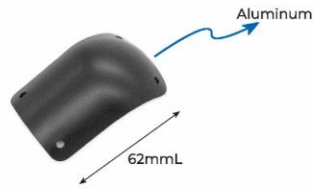

PROTECTOR

Stone Impact Corner Protector