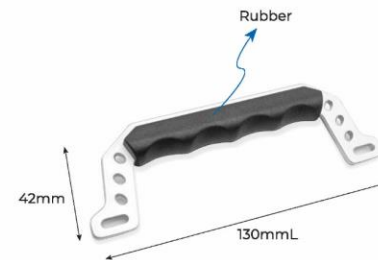

# ALUTICA

Metallic Single Slot Straight Web Handle

Item #: **HG517**  
 Material: Aircraft grade aluminum  
 Size: 24mmD x 130mmL | 25mm webbing

Alutica Double Link Curved Web Handle

Item #: **HG520**  
 Material: Aircraft grade aluminum  
 Size: 22mmH x 20mmW x 130mmL | 20mm webbing

Metallic Dual Slot Straight Web Handle

Item #: **HG505 | HG506**  
 Material: Aircraft grade aluminum  
 Size: 24mmD x 130mmL | 15 - 25mm webbing  
 16mmD x 120mmL | 10 - 15mm webbing

MetAstics™ Base Camp Web Handle

Item #: **HG515**  
 Material: Aircraft grade aluminum + TPR  
 Size: 26mmH x 24mmW x 134mmL | 25mm webbing

Metallic Dual Slot Curved Web Handle

Item #: **HG507 | HG509 | HG512**  
 Material: Aircraft grade aluminum  
 Size: 12mmD x 110mmL | 7 - 10mm webbing  
 16mmD x 120mmL | 10 - 15mm webbing  
 24mmD x 130mmL | 15 - 25mm webbing