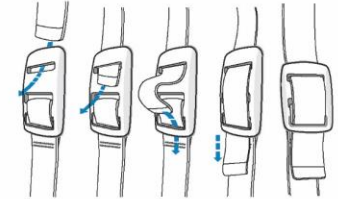

## BELT BUCKLE

Alutica\_Tilt Head Slimmers Belt

Item #: **HH093**  
Material: Aircraft grade aluminum  
Size: Webbing 32mm, 25mm, 20mm

Alutica\_Belt Buckle

Item #: **HH205**  
Material: Aircraft grade aluminum  
Size: Webbing 38mm