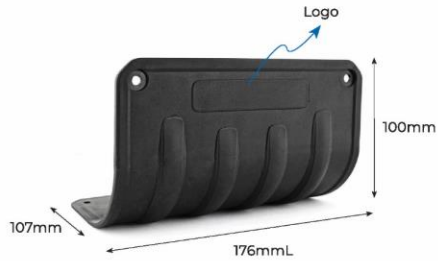

Cruiser Skid Plate