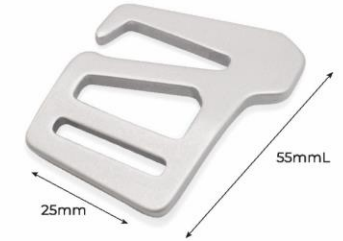

# TENSION HOOK

**Alutica\_Santa Beard Tension Hook**  
 Item #: **HH028**  
 Material: Aircraft grade aluminum  
 Size: Webbing 38mm, 25mm, 20mm, 15mm, 10mm

**Alutica\_Kettle High Angle Tension Hook**  
 Item #: **HH218**  
 Material: Aircraft grade aluminum  
 Size: Left / Right | Webbing 25mm, 20mm

**Alutica\_Square Tension Hook**  
 Item #: **HH122**  
 Material: Aircraft grade aluminum  
 Size: Left / Right | Webbing 25mm, 20mm

**Alutica\_Alien Tension Hook**  
 Item #: **HH042**  
 Material: Aircraft grade aluminum  
 Size: Left / Right | Webbing 25mm, 20mm

**Alutica\_Crook Tension Hook**  
 Item #: **HH014**  
 Material: Aircraft grade aluminum  
 Size: Webbing 38mm, 25mm, 20mm, 15mm, 10mm

**Alutica\_Polygon Tension Hook**  
 Item #: **HH031**  
 Material: Aircraft grade aluminum  
 Size: Left / Right | Webbing 25mm, 20mm