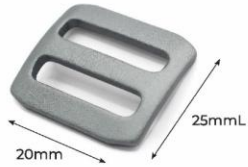

T3_COLLECTION