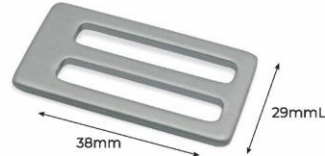

Alutica_Side Space Triglidge

Item #: **HH027**
Material: Aircraft grade aluminum
Size: Webbing 38mm, 25mm