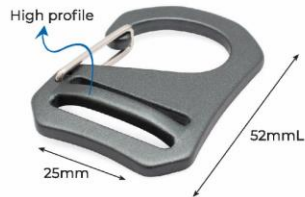

T3_Clip Tension Hook

Item #: **HH234**
Material: Aircraft grade aluminum
Size: Webbing 25mm, 20mm