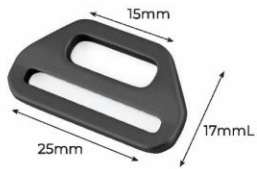

Item #: **HH146**
Material: Aircraft grade aluminum
Size: Webbing 25mm

Alutica_Square Head D-Ring