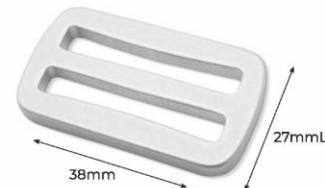

Item #: **HH090**
Material: Aircraft grade aluminum
Size: Webbing 38mm