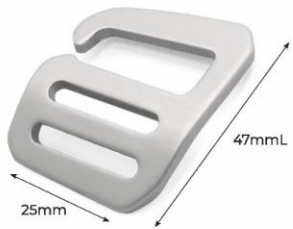

# TENSION HOOK

**Alutica\_Santa Beard Tension Hook**  
 Item #: **HH028**  
 Material: Aircraft grade aluminum  
 Size: Webbing 38mm, 25mm, 20mm, 15mm, 10mm

**Alutica\_Kettle High Angle Tension Hook**  
 Item #: **HH218**  
 Material: Aircraft grade aluminum  
 Size: Left / Right | Webbing 25mm, 20mm

**Alutica\_Square Tension Hook**  
 Item #: **HH122**  
 Material: Aircraft grade aluminum  
 Size: Left / Right | Webbing 25mm, 20mm

**Alutica\_Alien Tension Hook**  
 Item #: **HH042**  
 Material: Aircraft grade aluminum  
 Size: Left / Right | Webbing 25mm, 20mm