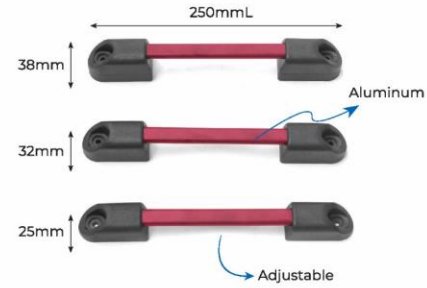

MetAstics™_Mono Foot

Item #: **SR033**
Material: Aluminum + PP
Size: 38mmH, 32mmH, 25mmH