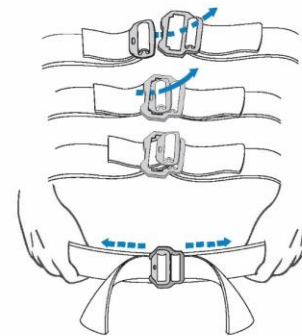

BELT BUCKLE

Alutica_Corn Head Belt

Item #: **HH043**
Material: Aircraft grade aluminum
Size: Webbing 32mm

Item #: **HH092**

T5_Block Fast - 10 Belt 38mm

Item #: **HH092 + HH103**
Material: Aircraft grade aluminum
Size: Webbing 38mm

Item #: **HH103**

T5_Block Alutica_Military Belt Buckle

Item #: **HH103 + HH112-Z**
Material: Aircraft grade aluminum
Size: Webbing 38mm

Item #: **HH112-Z**

Alutica_Tilt Head Hip Belt Buckle

Material: Aircraft grade aluminum
Size: Webbing 38mm, 25mm

Item #: **HH060_A**

Item #: **HH060_B**

SINGLE

DUAL

Alutica_PacMan Belt Buckle

Item #: **HH079**
Material: Aircraft grade aluminum
Size: Webbing 38mm, 32mm, 25mm, 20mm