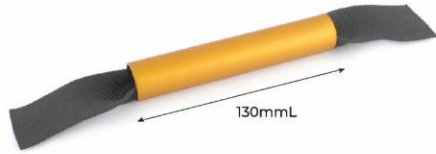

ALUTICA

Metallic Single Slot Straight Web Handle

Item #: **HG517**
Material: Aircraft grade aluminum
Size: 24mmD x 130mmL | 25mm webbing