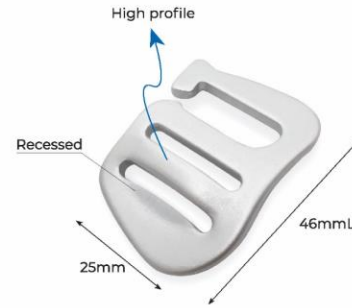

# TENSION HOOK

**Alutica\_Santa Beard Tension Hook**  
 Item #: **HH028**  
 Material: Aircraft grade aluminum  
 Size: Webbing 38mm, 25mm, 20mm, 15mm, 10mm

**Alutica\_Kettle High Angle Tension Hook**  
 Item #: **HH218**  
 Material: Aircraft grade aluminum  
 Size: Left / Right | Webbing 25mm, 20mm