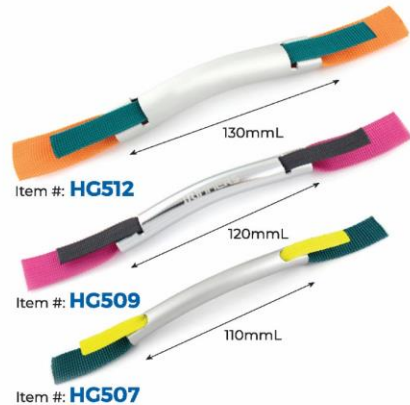

Metallic Dual Slot Curved Web Handle