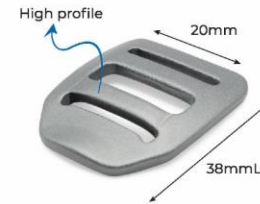

T3_Lite Tension Lock

Item #: **HH225**
Material: Aircraft grade aluminum
Size: Webbing 20mm

T3_Tension Lock

Item #: **HH245**
Material: Aircraft grade aluminum
Size: Webbing 20mm