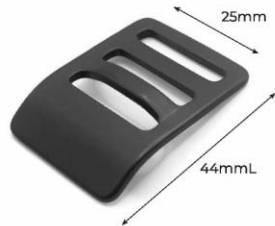

Alutica\_Tilt Head Tension Lock

Item #: **HH145**  
Material: Aircraft grade aluminum  
Size: Webbing 25mm, 20mm, 15mm

Alutica\_Tilt Head High Profile Tension Lock

Item #: **HH203**  
Material: Aircraft grade aluminum  
Size: Webbing 20mm

# TENSION LOCK

Alutica\_Tilt Head  
Bottle Opener Tension Lock

Item #: **HH164**  
Material: Aircraft grade aluminum  
Size: Webbing 25mm

Alutica\_Tension Ring

Item #: **HH160**  
Material: Aircraft grade aluminum  
Size: Webbing 25mm

Square Tension Lock

Item #: **HH178**  
Material: Aircraft grade aluminum  
Size: Webbing 25mm

Alutica\_Two Way Adjustable  
Tension Lock

Item #: **HH048**  
Material: Aircraft grade aluminum  
Size: Webbing 25mm