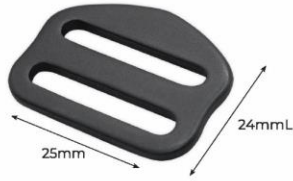

TRIGLIDE

Alutica_Corn Head Triglidge
Item #: **HH043**
Material: Aircraft grade aluminum
Size: Webbing 50mm, 38mm, 25mm, 20mm, 15mm, 10mm

Alutica_Side Space Triglidge

Item #: **HH027**
Material: Aircraft grade aluminum
Size: Webbing 38mm, 25mm

Alutica_Tilt Head Wide Slot Triglidge

Item #: **HH200**
Material: Aircraft grade aluminum
Size: Webbing 25mm, 20mm

Quarter Glide

Item #: **HH180**
Material: Aircraft grade aluminum
Size: Webbing 50mm

TOGGLE

Alutica_Universe Triglidge

Item #: **HH060_2**
Material: Aircraft grade aluminum
Size: Webbing 38mm, 25mm

Alutica_Webbing Toggle Wing

Item #: **HH124**
Material: Aircraft grade aluminum
Size: Webbing 25mm, 20mm, 15mm

MetAstics™_X-Tech Triglidge

Item #: **HH132**
Material: Aircraft grade aluminum + POM
Size: Webbing 38mm, 25mm

Alutica_Webbing Toggle Wide Wing

Item #: **HH125**
Material: Aircraft grade aluminum
Size: Webbing 20mm