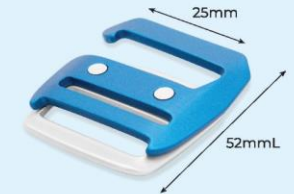

Alutica_PacMan Belt Buckle

Item #: **HH079**
Material: Aircraft grade aluminum
Size: Webbing 38mm, 32mm, 25mm, 20mm