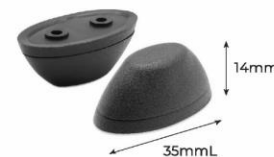

Bottom Corner Foot

Item #: **SR046**
Material: PP
Size: 35mmH x 79mmL