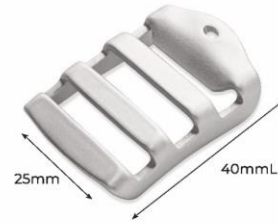

TENSION LOCK

Alutica_Old School Tension Lock