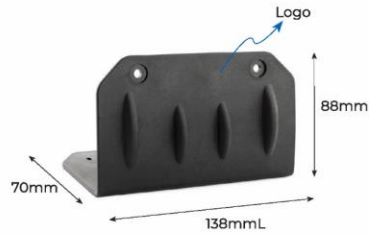

SKID PLATE

Tradi Skid Plate

Item #: **KL002**
Material: PP
Size: 88mmH x 138mmL