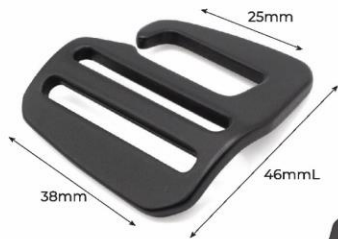

Alutica_Crook Tension Hook 25/38mm

Item #: **HH262**
Material: Aircraft grade aluminum
Size: Left / Right | Webbing 25mm / 38mm