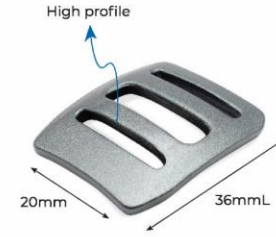

T3_TENSION LOCK