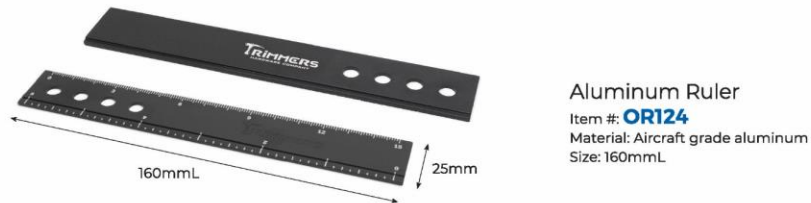

BELT BUCKLE

METAL END TAP

RULER

LOGO PLATE

TENT STAKE