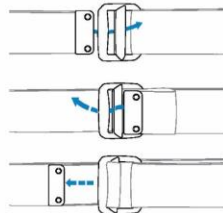

T5_Block Alutica_Military Belt Buckle

Item #: **HH103 + HH112-Z**
Material: Aircraft grade aluminum
Size: Webbing 38mm