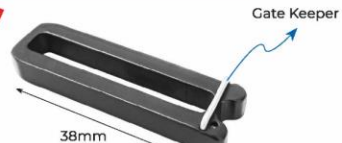

**NEW**

Hawkeye Carabiner  
Item #: **HH286**  
Material: Aircraft grade aluminum  
Size: Webbing 25mm

# LOOP

**NEW**

T5\_Block Gate Keeper Loop  
Item #: **HH272**  
Material: Aircraft grade aluminum  
Size: Webbing 38mm, 25mm

Alutica\_Square Loop  
Item #: **HH035**  
Material: Aircraft grade aluminum  
Size: Webbing 50mm, 38mm T= 4.0mm  
Webbing 25mm, 20mm T= 3.0mm  
Webbing 32mm, 15mm T= 2.0mm