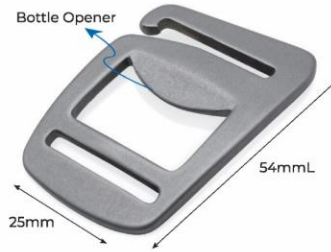

TENSION HOOK

Alutica_Slim Crook Tension Hook

Item #: **HH016**
Material: Aircraft grade aluminum
Size: Left / Right | Webbing 25mm, 20mm