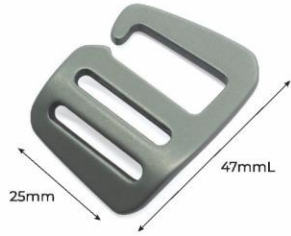

**Alutica\_Square Tension Hook**  
 Item #: **HH122**  
 Material: Aircraft grade aluminum  
 Size: Left / Right | Webbing 25mm, 20mm

**Alutica\_Alien Tension Hook**  
 Item #: **HH042**  
 Material: Aircraft grade aluminum  
 Size: Left / Right | Webbing 25mm, 20mm

**Alutica\_Crook Tension Hook**  
 Item #: **HH014**  
 Material: Aircraft grade aluminum  
 Size: Webbing 38mm, 25mm, 20mm, 15mm, 10mm

**Alutica\_Polygon Tension Hook**  
 Item #: **HH031**  
 Material: Aircraft grade aluminum  
 Size: Left / Right | Webbing 25mm, 20mm

# TENSION HOOK

## Alutica\_Slim Crook Tension Hook

Item #: **HH016**  
 Material: Aircraft grade aluminum  
 Size: Left / Right | Webbing 25mm, 20mm