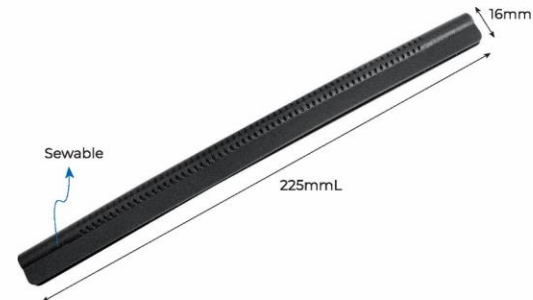

Water Drop Long Foot Corner Protector

Item #: **CP005**
Material: PP + TPR
Size: 225mmL

Hybrid Corner Guard

Item #: **CP007_0 + CP007_1**
Material: PP
Size: CP007_0 107mmL | CP007_1 102mmL