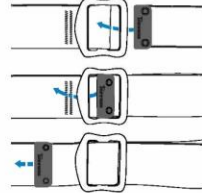

Alutica_Corn Head Belt

Item #: **HH043**
Material: Aircraft grade aluminum
Size: Webbing 32mm

Item #: **HH092**