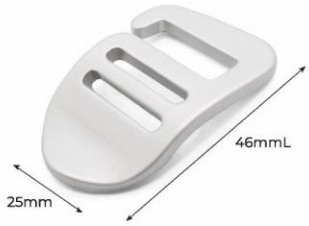

TENSION HOOK