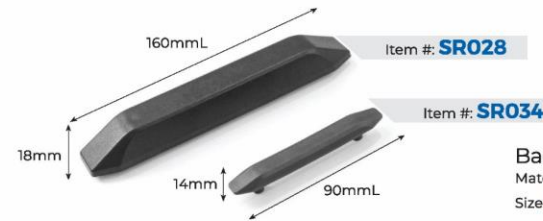

Back Support Foot

Material: PP
Size: **SR028** 18mmH x 160mmL
SR034 14mmH x 90mmL