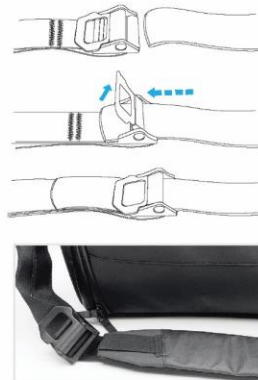

Item #: **LM004**
Material: Aircraft grade aluminum + POM + Nylon
Size: Webbing 38mm, 30mm, 25mm