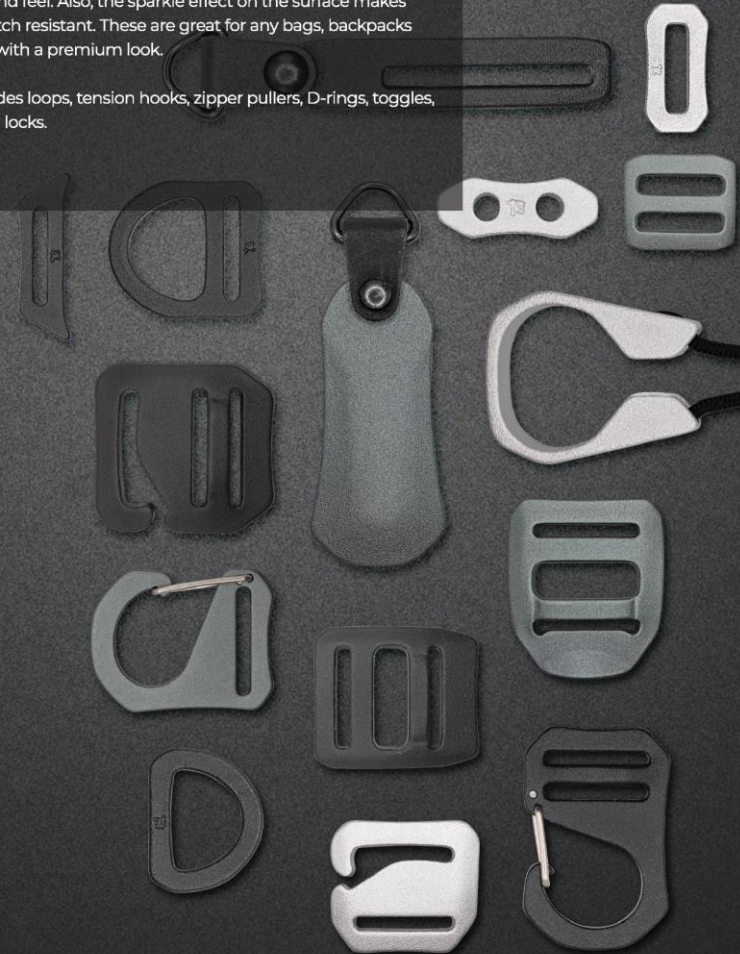

Our T3 collection includes loops, tension hooks, zipper pullers, D-rings, toggles, clip hooks, and tension locks.