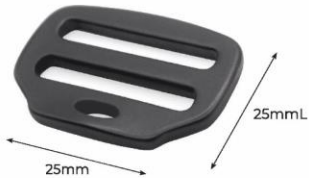

TOGGLE

Alutica_Universe Triglidge

Item #: **HH060_2**
Material: Aircraft grade aluminum
Size: Webbing 38mm, 25mm