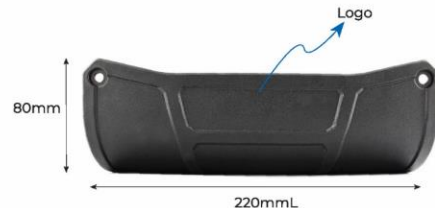

Item #: **KR006** (Large)