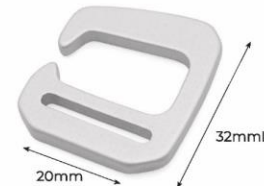

## Alutica\_Crook Tension Hook 25/38mm

Item #: **HH262**  
 Material: Aircraft grade aluminum  
 Size: Left / Right | Webbing 25mm / 38mm

## Alutica\_Double Deck Tension Hook

Item #: **HH066**  
 Material: Aircraft grade aluminum  
 Size: Webbing 25mm

## TENSION HOOK

Miltec Tension Hook  
Item #: **HH187**  
Material: Steel  
Size: Webbing 25mm

Miltec Tension Hook  
Item #: **HH261**  
Material: Aircraft grade aluminum  
Size: Webbing 25mm

Miltec Tension Hook  
Item #: **HH188**  
Material: Steel  
Size: Webbing 25mm

Alutica\_Square Shorty Tension Hook  
Item #: **HH038**  
Material: Aircraft grade aluminum  
Size: Webbing 20mm

Alutica\_Kettle Shorty Tension Hook  
Item #: **HH050**  
Material: Aircraft grade aluminum  
Size: Webbing 20mm