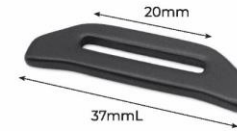

Alutica_Webbing Toggle Wing

Item #: **HH124**
Material: Aircraft grade aluminum
Size: Webbing 25mm, 20mm, 15mm