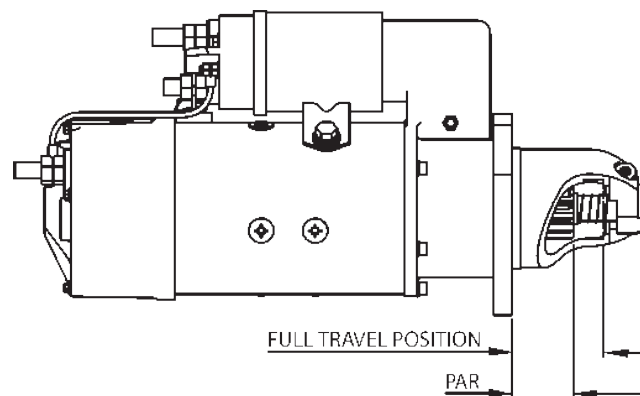

Pinion full travel position is the measured distance between the mounting flange and the front face of the pinion when the starter motor is energised. (See Fig.14)

Fig.14

GLOSSARY OF STARTER MOTOR TERMS