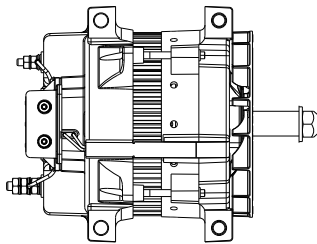

Note: Directional rotation when looking at front of the alternator.

GLOSSARY OF ALTERNATOR TERMS CONTINUED...

Mounting configurations. Various options are available, see fig.3 - fig.6

Dual foot mount on main mounting bracket, and single mounting on adjusted bracket.

Fig.3

Spool mount on main mounting bracket, spool size from 25mm - 80 mm and single mounting on adjuster bracket.

Fig.4

Pad mount

4 Mounting point as shown.

T-mount is similar to pad mount, but with only 3 mounting point. (2 on drive end and 1 on rear end)