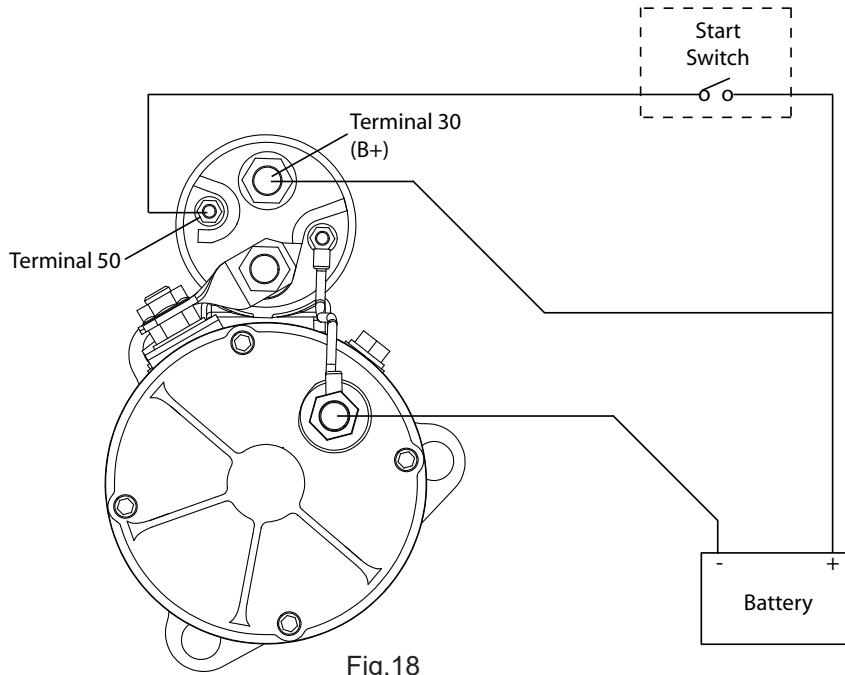

STARTER MOTOR WIRING DIAGRAMS

CONTINUED...

INSULATED RETURN
The negative circuit is isolated from starter motor frame and vehicle chassis.

Fig.18

AUXILIARY SOLENOID
Used on gear reduction starters to limit current draw during soft start operation.

NOTE:
Do not disconnect or bypass the control relay (if fitted) on the starter motor.