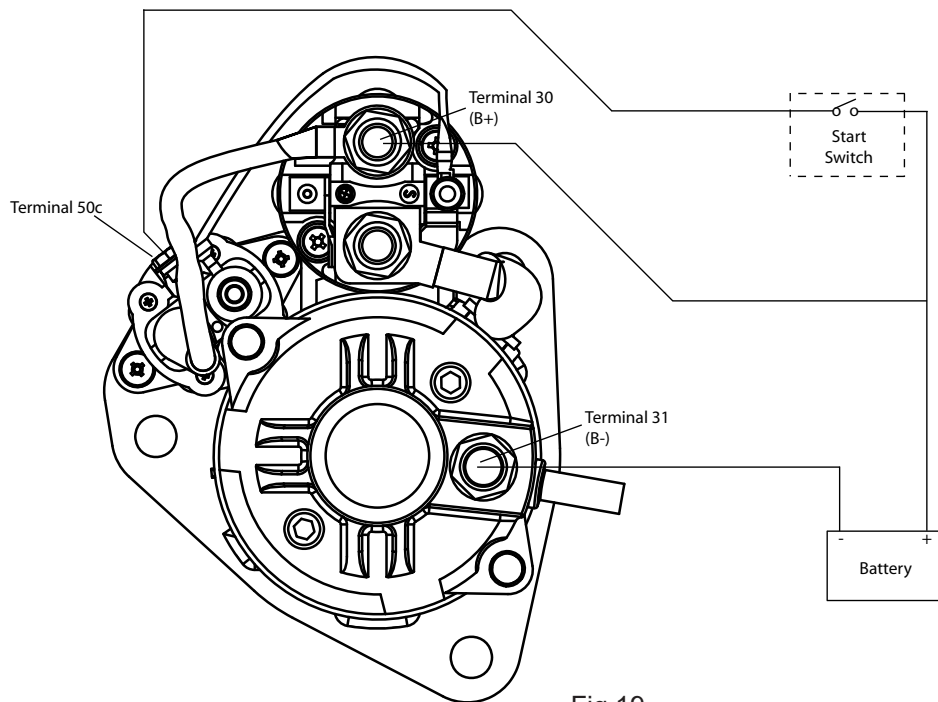

STARTER MOTOR WIRING DIAGRAMS

CONTINUED...

INSULATED RETURN
The negative circuit is isolated from starter motor frame and vehicle chassis.

AUXILIARY SOLENOID
Used on gear reduction starters to limit current draw during soft start operation.

NOTE:
Do not disconnect or bypass the control relay (if fitted) on the starter motor.

Fig.19