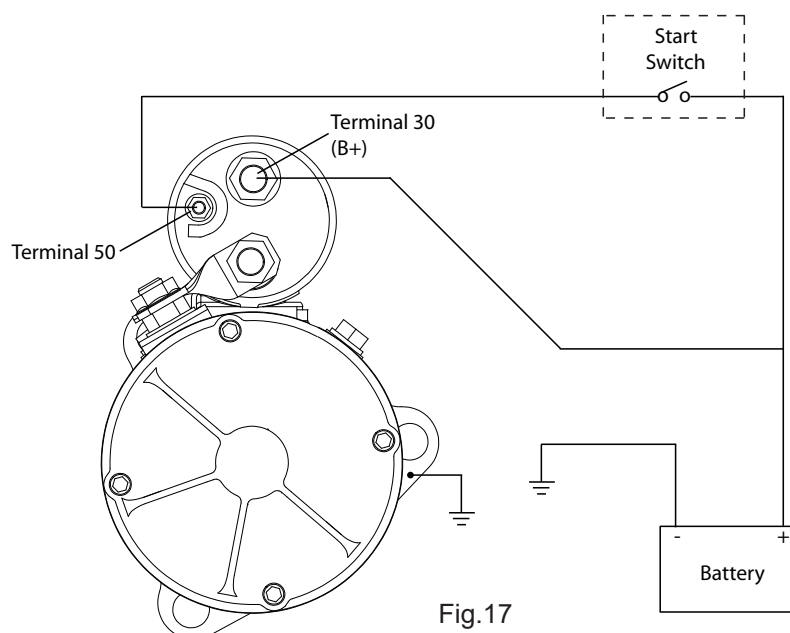

EARTH RETURN

The negative circuit is supplied through the vehicle chassis and the starter motor frame.

Fig.17