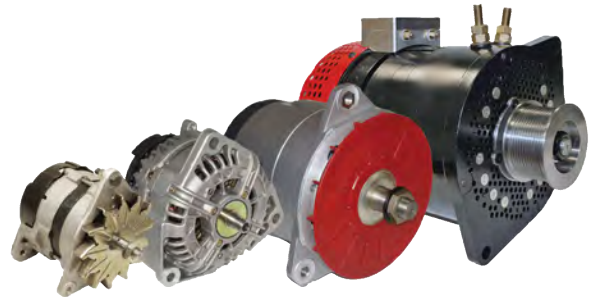

OUR UNIQUE OFFER

Remember that the vast majority of a range comes to you **BRAND NEW**. Of course this offers you OE quality levels, no availability problems due to core shortages but also the advantage of **NO CORE SURCHARGES!** How many times have you sold an alternator or starter only to have your profit wiped out because your supplier won't accept your core? With Prestolite you can simply sell and forget.