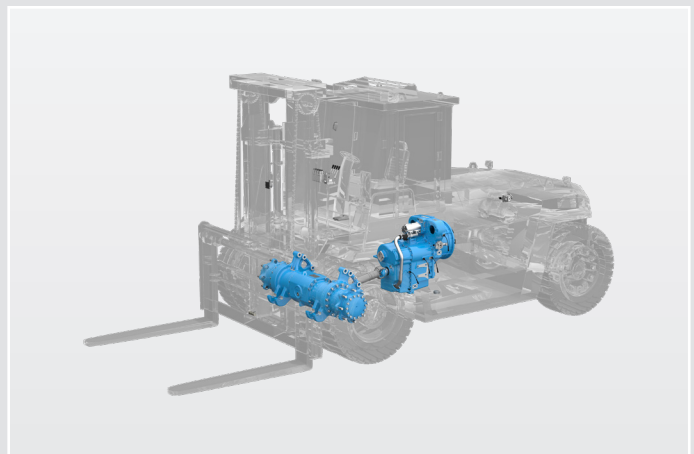

Ateliers NEICHEL S.A.
25 Rue de l'Eglise
F-67470 SCHAFFHOUSE/SELTZ
Office: +33 (0)3 88 05 55 45
Email: an@neichelautomotive.com
www.neichelautomotive.com

BVM S.A.
77 route du Rhin
F-67470 MUNCHHAUSEN
Office: +33 (0)3 88 90 97 75
Email: info@powertraincenter.com
www.powertrain-center.com

Experience the potential of a family-owned company !