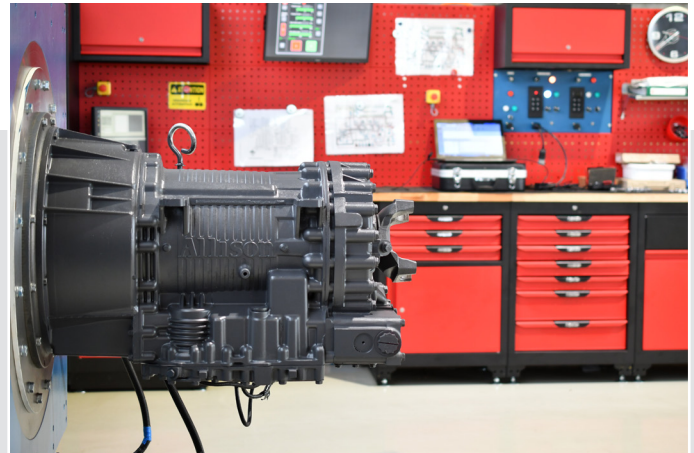

Ateliers NEICHEL S.A.
25 Rue de l'Eglise
F-67470 SCHAFFHOUSE/SELTZ
Office: +33 (0)3 88 05 55 45
Email: an@neichelautomotive.com
www.neichelautomotive.com

BVM S.A.
77 route du Rhin
F-67470 MUNCHHAUSEN
Office: +33 (0)3 88 90 97 75
Email: info@powertraincenter.com
www.powertrain-center.com

Experience the potential of a family-owned company !