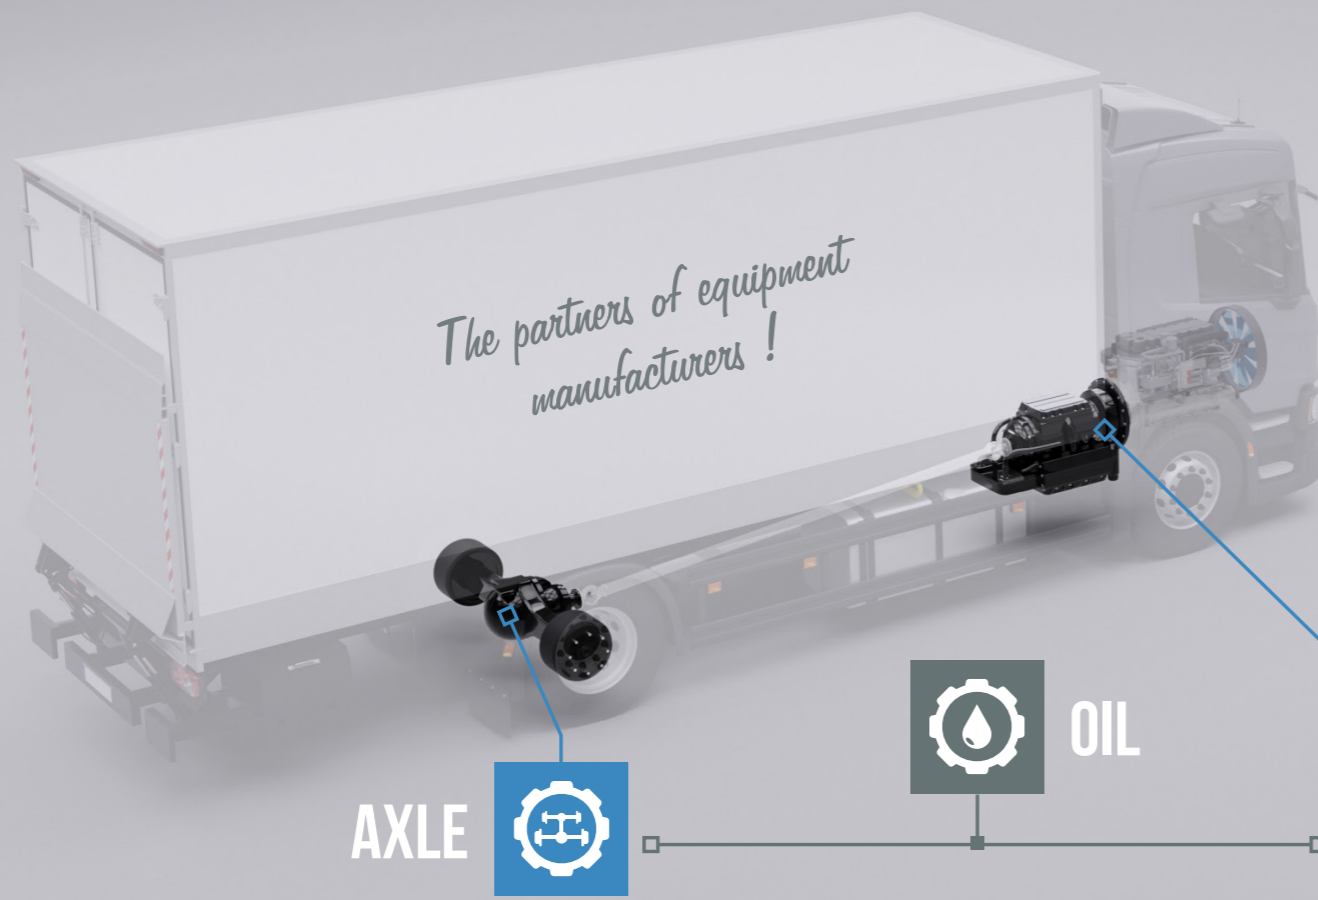

**POWERTRAIN  
DIVISION**

For industrial vehicles, trucks, buses and construction equipments

Your powertrain specialists!

QUALITY / SERVICE  
EXPERTISE / EXCELLENCE

## AXLES

Axles specialist for heavy duty vehicles.

- ZF
- DANA SPICER
- MERITOR
- KESSLER

Spare parts, differentials or complete axles, New, Reman or Overhauled, **we are at your service !**

## OILS

Specialist in approved oils for axles and transmissions.

- ZF
- PETRO-CANADA
- CASTROL

Convinced of the importance of using approved oils, we offer lubricants specially designed to ensure the smooth running and long life of your gearbox or axle.

## TRANSMISSIONS

Specialized in manual, automated and automatic transmissions for heavy duty vehicles. We offer a wide range of brands.

Genuine parts / complete units :

- ZF
- ALLISON
- DANA SPICER
- DANA GRAZIANO
- EATON
- VOITH