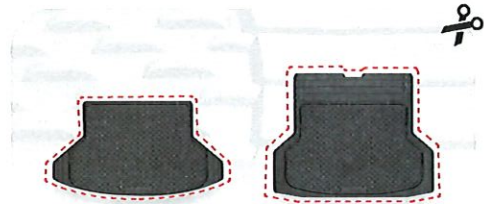

WeatherTech® Wholesale.com
Auto. Home. Pet. Find Your Fit.

TRIM-TO-FIT™ CARGO MAT

TRIMMABLE CARGO AREA COVERAGE

Semi-universal fit can fit almost any vehicle

Can be easily trimmed to fit the exact specifications of each vehicle

Outer ridges and reservoir prevents messes from ruining your trunk space

Available in black (11AVMCB), grey (11AVMCG) and tan (11AVMCT)

Designed, engineered & manufactured in the USA

WeatherTechWholesale.com | +1 630-633-8700 | InternationalSales@WeatherTech.com