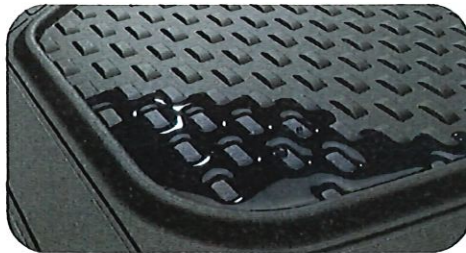

WeatherTech® Wholesale.com
Auto. Home. Pet. Find Your Fit.

TRIM-TO-FIT™ CARGO MAT

TRIMMABLE CARGO AREA COVERAGE

Semi-universal fit can fit almost any vehicle

Can be easily trimmed to fit the exact specifications of each vehicle

Outer ridges and reservoir prevents messes from ruining your trunk space

Available in black (11AVMCB), grey (11AVMCG) and tan (11AVMCT)

Designed, engineered & manufactured in the USA

WeatherTechWholesale.com | +1 630-633-8700 | InternationalSales@WeatherTech.com