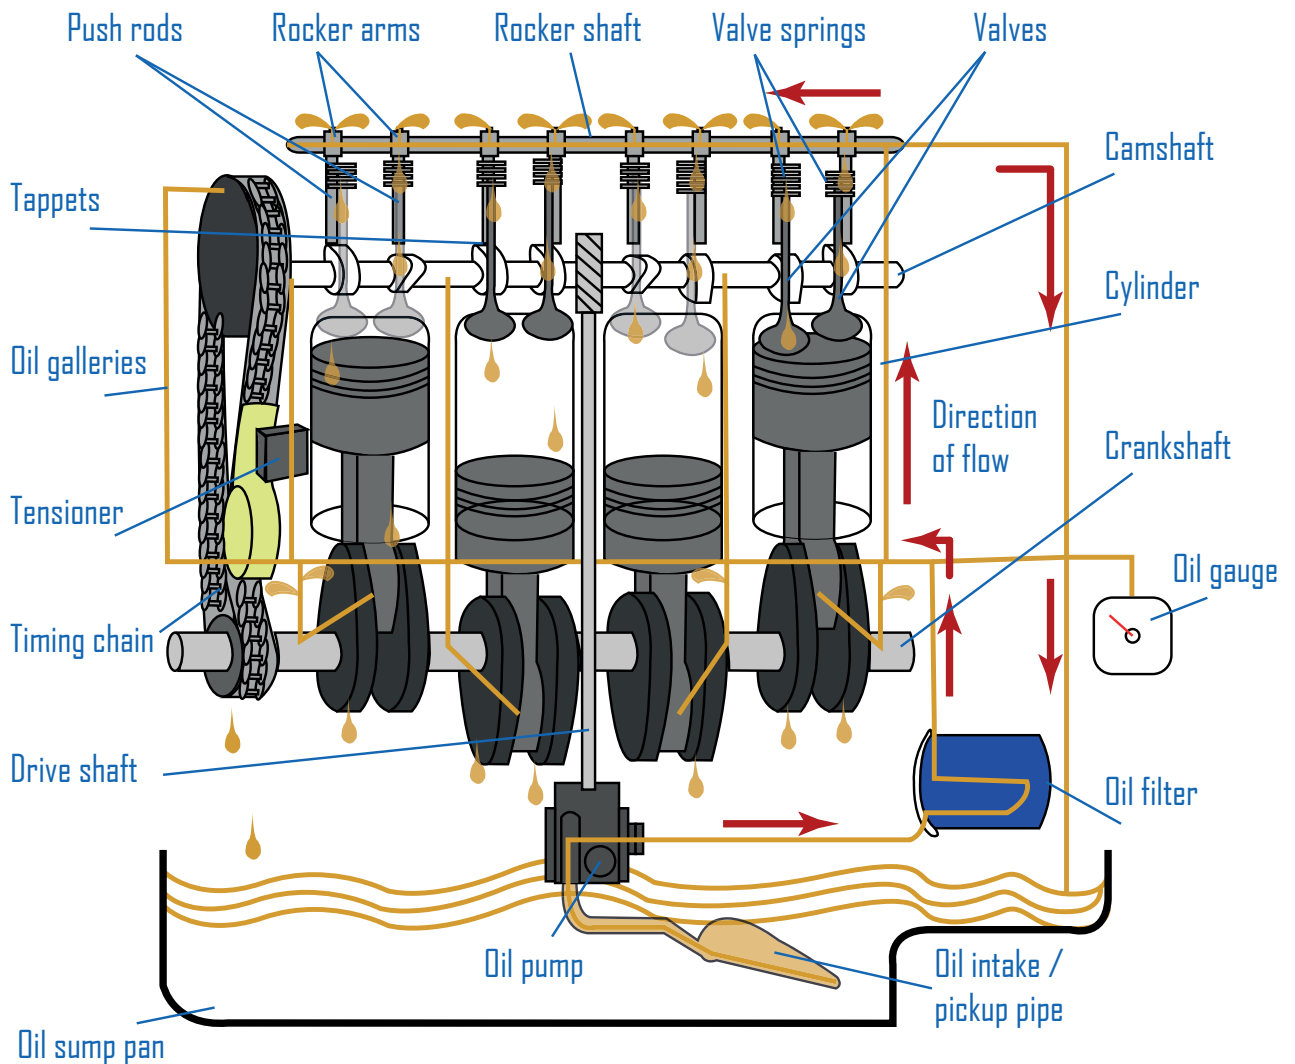

WHAT DOES AN INTERNAL COMBUSTION ENGINE

OIL PUMP DO?

The job of the Oil Pump in an internal combustion engine is to circulate engine oil (under pressure) to the bearings, pistons, cam-train and valve-train of the engine. This lubricates the engine parts and also assists in cooling.

In addition to its primary lubricating function, pressurized oil is increasingly being used hydraulically to power various actuators in the engine.

Common uses of this kind include; hydraulic tappets in camshaft and valve actuation, tensioners for timing systems and variators for variable valve timing systems, all of which are included in Autopumps extensive engine parts range.