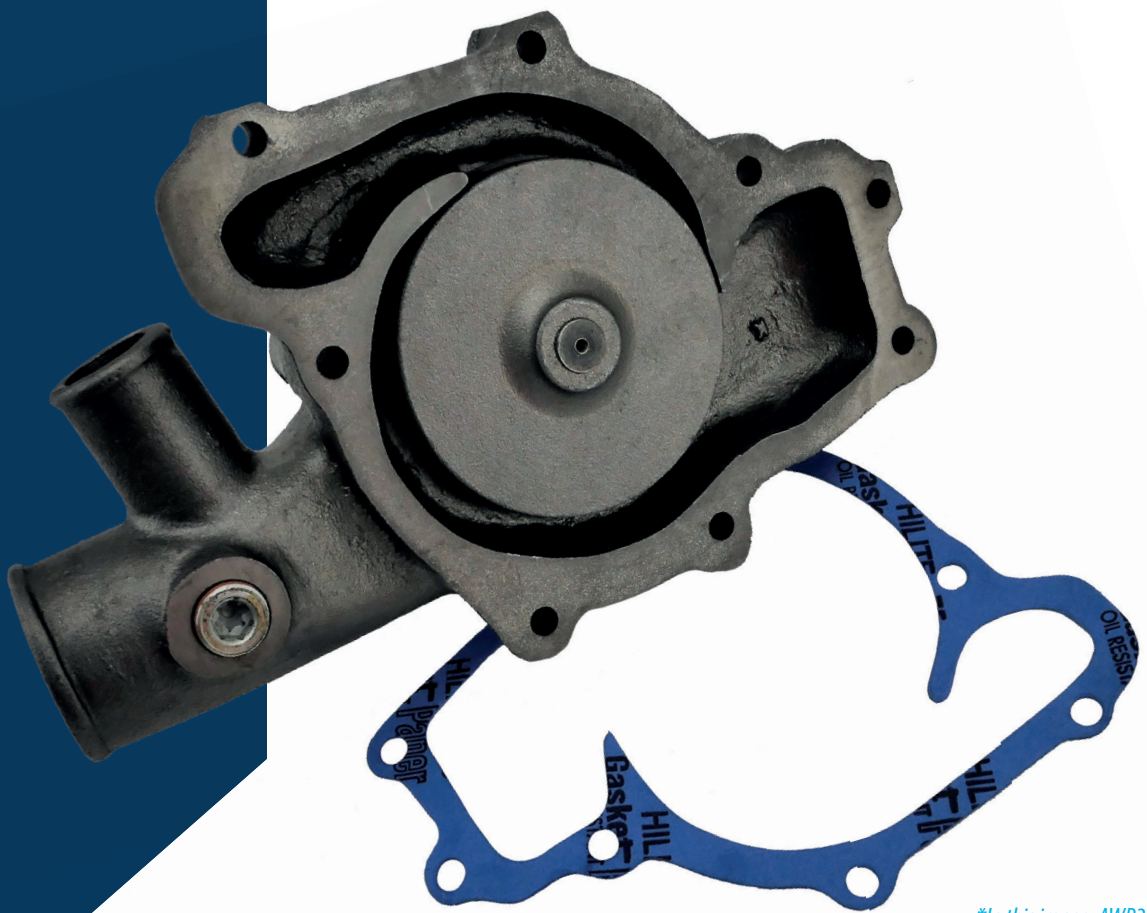

HOW DOES A

WATER PUMP WORK?

A water pump is vital to a car engine's operation because it ensures the coolant keeps moving through the engine block, cylinder head, hoses and radiator, and maintains an optimum operating temperature.

It is usually driven by a belt from the crankshaft pulley or sprocket.

A car's water pump uses impeller blades and centrifugal force to move the coolant through the various passages and hoses that make up the cooling system.

Once the coolant has flowed around the engine it is taken by hoses to the radiator, usually at the front of the car, where the hot coolant is cooled by the movement of air over the radiator's fins.

It then exits the radiator and flows back into the water pump, where the process starts over.

*In this image: AWP2114