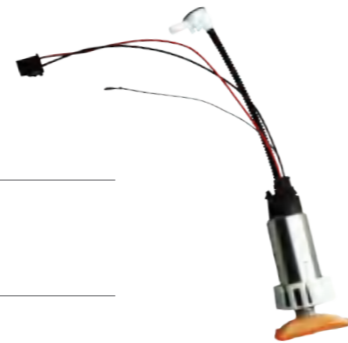

ZRTE-3836F-1

Application: HYUNDAI

Ref No:

Pressure: 3BAR

Flow: 120L/H