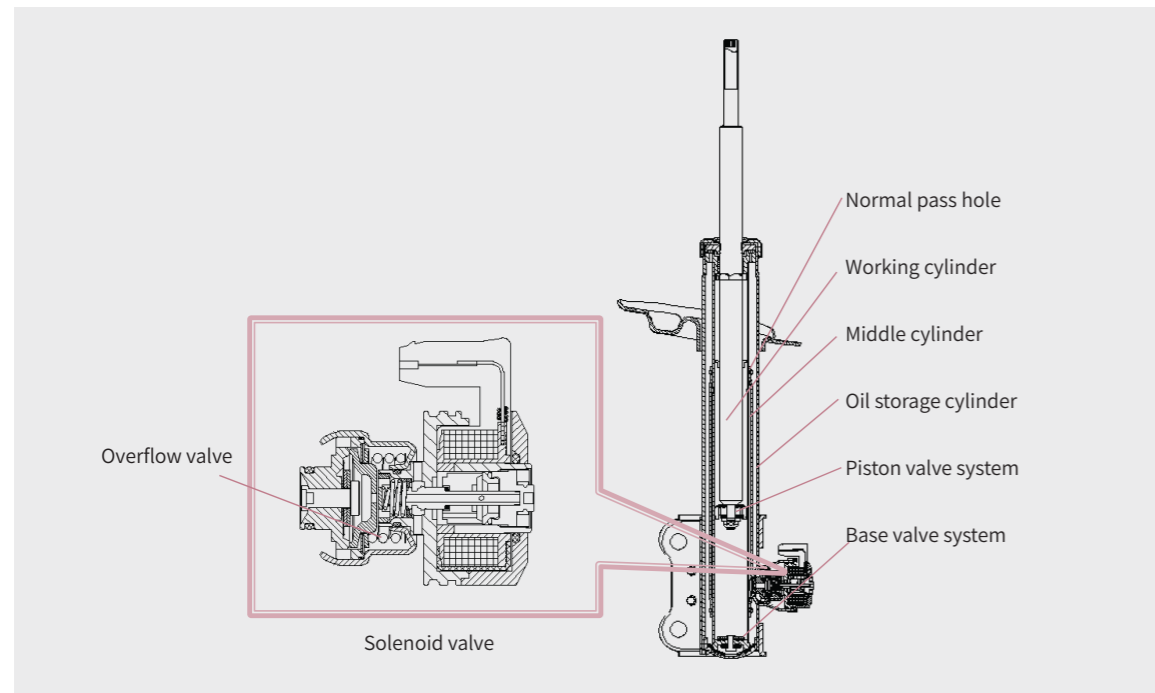

QUALITY ASSURANCE

CDC SHOCK ABSORBER DESIGN AND DEVELOPMENT

PRODUCTION PROCESS FLOW CHART OF ELECTRIC SENSOR SHOCK ABSORBER

LAND ROVER SERIES

shock absorber with electronic set

Range Rover Evoque

Model	OE
Range Rover Evoque Left Front	BJ32 18K001 CE LR 07 09 32 LR 02 44 37
Range Rover Evoque Right Front	BJ32 18045 CE LR 07 94 22 LR 02 44 44