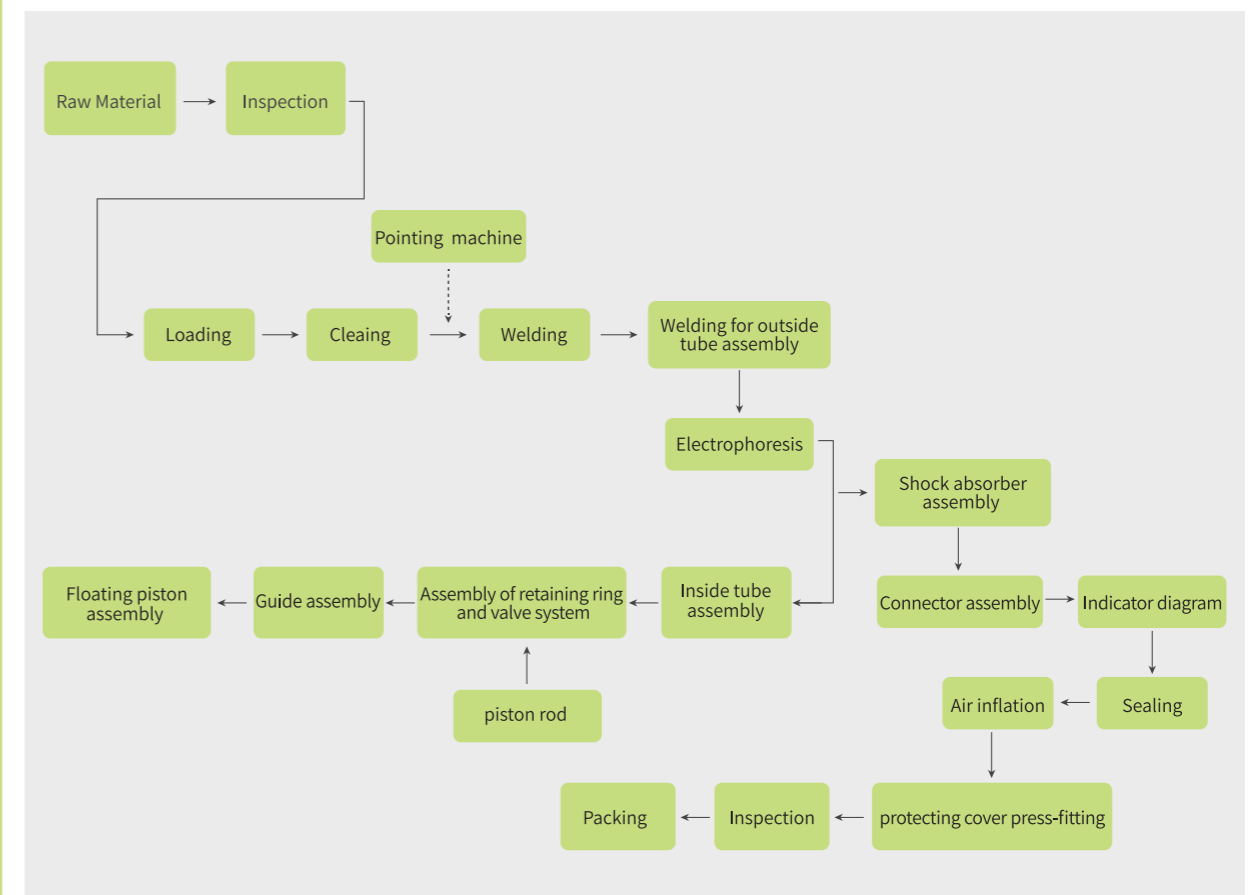

PRODUCTION PROCESS FLOW CHART OF ELECTRIC SENSOR SHOCK ABSORBER