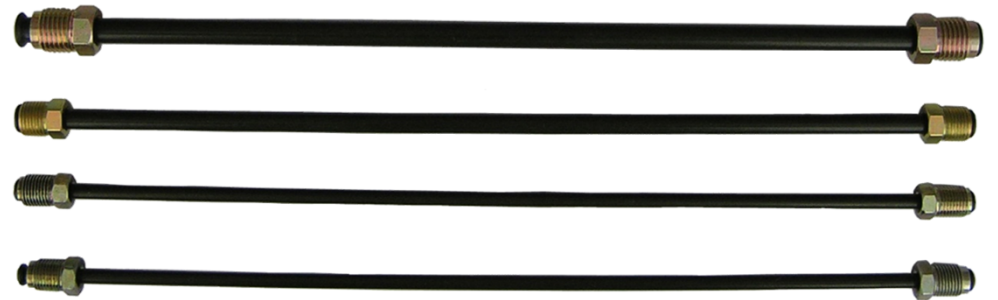

Brake Pipe

sarah@qdh.com Whatsapp: +86 13963931370