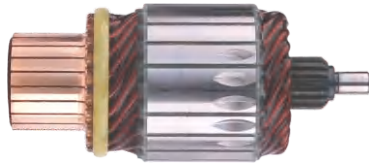

ARMATURE

DELCO SERIES (210802)

210802012 DS-DE198

Volt	Dim	O.d	Front	Rear	Splines	Slot
12V	120.5mm	φ 53	φ 8	φ 9.8	16T	21

ORME:IM3158 DELCO:10510664