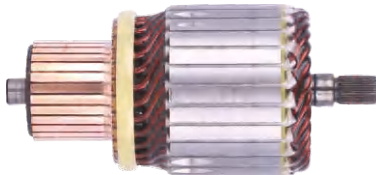

210402070 DS-B367

Volt	Dim	O.d	Front	Rear	Splines	Slot
12V	112.5mm	φ52	φ10	φ8	16T	28