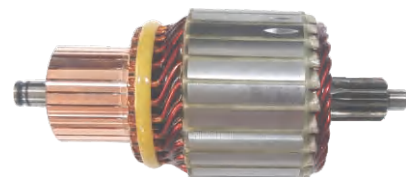

210102057 DS-V540

Volt	Dim	O.d	Front	Rear	Splines	Slot
12V	122.9mm	φ 53.7	φ 6.5	φ 8	10T	25