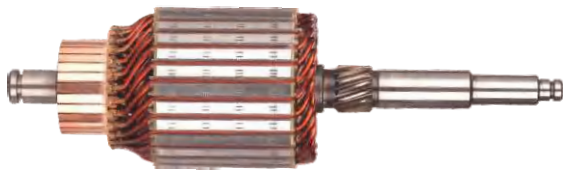

210402053 DS-B304

Volt	Dim	O.d	Front	Rear	Splines	Slot
12V	204.5mm	φ 59	φ 11	φ12.5	16T	28

F000AL1444