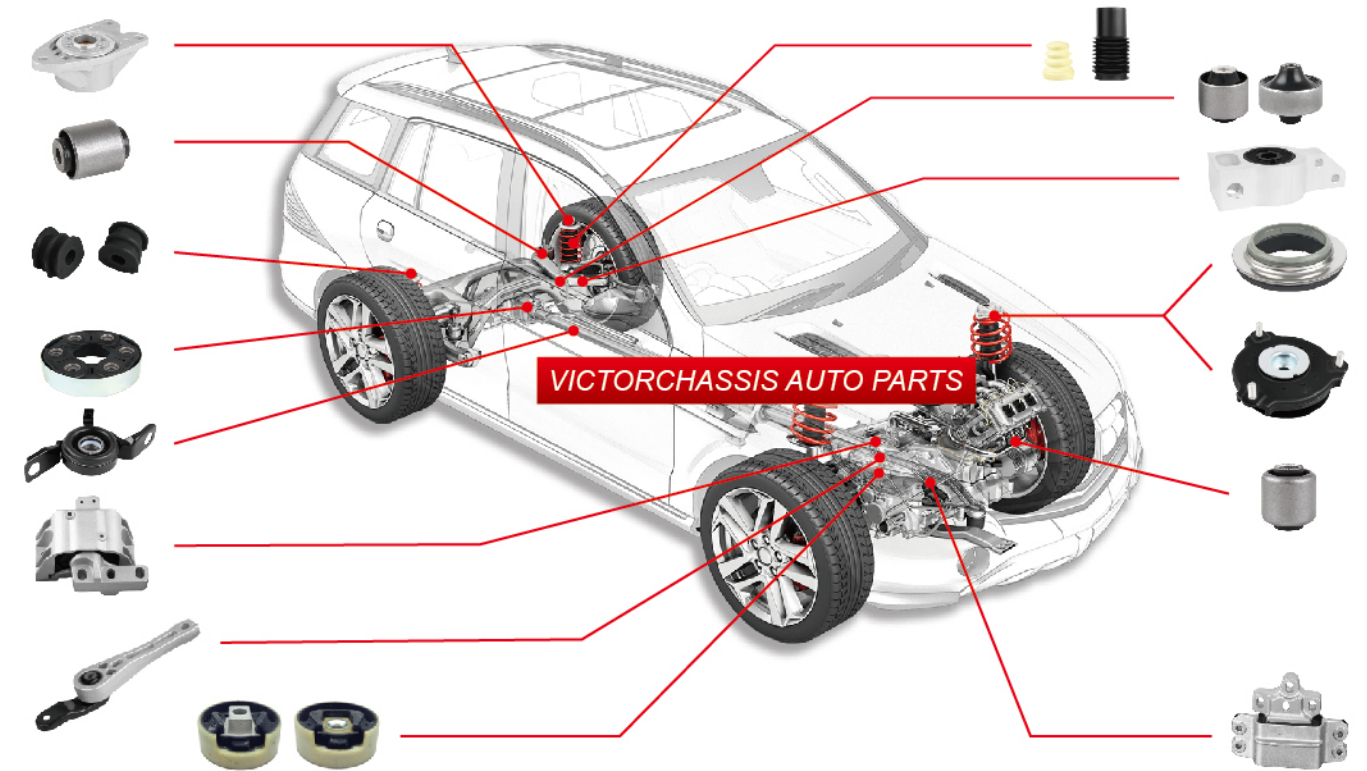

老化测试

Rubber Flat Die Rheometer Tester

Pull-out Tester

Fatigue Tester

Salt Spray Tester

Ozone Resistance Tester

Aging Test Chamber

Product Category

Global Market

Main Products

 **STRUT MOUNT**

 **ENGINE MOUNT**

 **BUSHING**

 **STRUT BEARING**

 **TRAILER BUSHING**