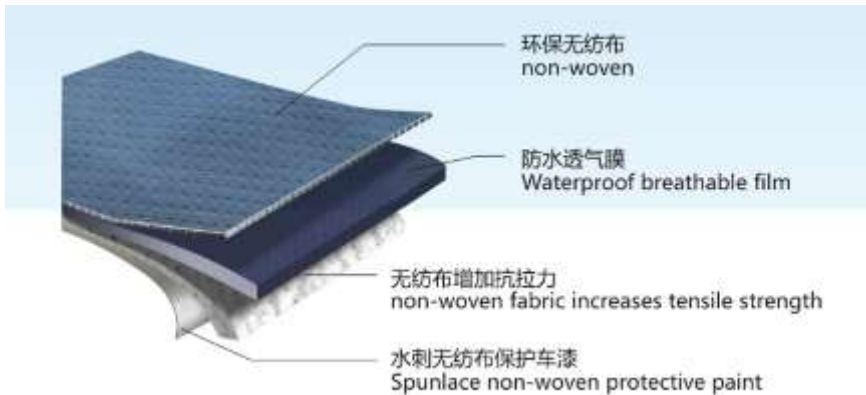

Outdoor 4-layers Non-woven Car Cover

- *Material: 160gsm 4-layers Non-woven
- *Breathable, water resistant and UV protection
- *Double stitched hems for strength & long life
- *Bottom straps with buckle for security and windproof
- *Side panel eyelets included for optional locking kit
- *Elastic hem in front and rear for custom fit
- *Against dirt, dust, ice, UV and scratches
- *logo print available