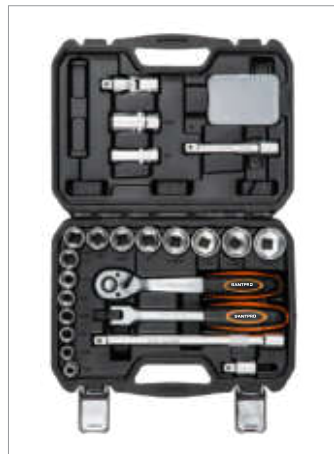

- 13pcs sockets: 4, 4.5, 5, 5.5, 6, 7, 8, 9, 10, 11, 12, 13, 14mm,
- 21pcs bits socket: TX10, 15, 20, 25, 30, 40 HW3, 4, 5, 6, 7, 8
  PH1, 2, 3 PZ1, 2, 3 FD4, 5.5, 7,
- 1pc sliding bar
- 1pc flexible ratchet
- 1pc spinner handle
- 2pcs extension bar 50mm, 100mm
- 1pc adaptor

Item#121024N1
24Pcs 1/2"Dr.Socket Set