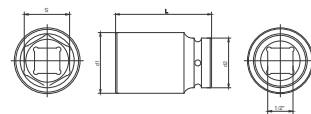

ITEM	S (mm)	d1 (mm)	d2 (mm)	L (mm)
386006	6	12	19	32
386007	7	12.5	19	32
386008	8	13.6	19	32
386009	9	14.8	19	32
386010	10	16	19	32
386011	11	17	19	32
386012	12	18.5	19	32
386013	13	19.8	22	32
386014	14	21	22	32
386015	15	22	22	32
386016	16	24	22	32
386017	17	25	22	32
386018	18	26	22	32
386019	19	27.7	22	32
386020	20	28	22	34
386021	21	30	22	34
386022	22	32	22	34
386023	23	34	22	34
386024	24	34	22	34

CR-MO

1/2" Drive Deep Impact Sockets(Metric or SAE)