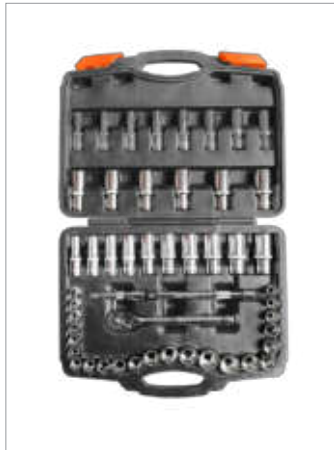

Item#381050
50Pcs 3/8" DR. Socket Set