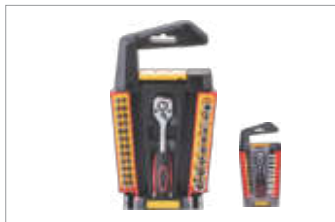

Item#143033
33 Pcs Bits Socket Set
1pc 72T ratchet
7pcs Socket:5.6,7.8,9,10,11
1pc Bits holder 1/4"x1/4"
24pcs Bits
FD4,5,6,7 PH0,1,2,3
PZ0,1,2,3 T10,15,20,25,27
S1,2,3 H3,4,5,6

QUANTITY	205
SKU/Wtg	100
MEASUREMENT	300X100