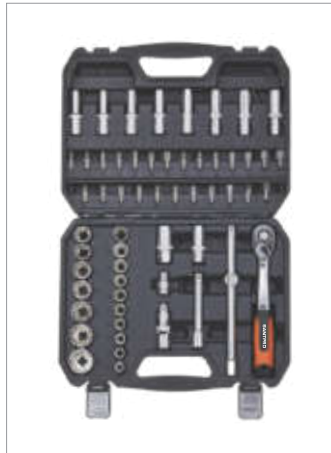

Item#121058N1
58 Pcs 1/2" Drive Socket Set

1/2" Drive
17pcs sockets: 10,11,12,13,14,15,16,17,18,19,20,21,22,24,27,30,32mm;
8pcs deep sockets:10,11,12,13,14,15,17,19mm;
2pcs spark plug sockets: 16mm, 21mm;
2pcs extension bar 125mm,250mm;
1pc 3 way adaptor;
1pc 5/16" bits holder;
1pc universal joint;
1pc 72T ratchet;
25pcs bits:
FD:8, 10, 12; PH: 1, 2, 3, 4;
PZ1, 2, 3, 4; T20, 25, 30, 40, 45, 50, 55;
H:4, 5, 6, 8, 10, 12, 14

QUANTITY	58
SKU#	121058
MEASUREMENT	415X310X50