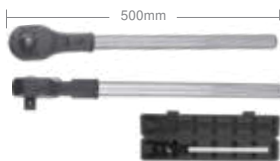

Item#348034A 3/4" Drive