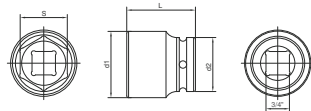

CR-MO

ITEM	S	DT	OD	L
	(mm)	(mm)	(mm)	(mm)
346017	17	43	44	53
346018	18	31	44	55
346019	19	39	44	56
346021	21	35	44	55
346022	22	37	44	55
346023	23	38	44	55
346024	24	39	44	55
346025	25	40	44	55
346026	26	41	44	55
346027	27	42	44	53
346028	28	44	44	53
346029	29	44	44	53
346030	30	46	44	53
346032	32	48	44	58
346033	33	48	44	58
346034	34	50	44	58
346035	35	50	44	58
346036	36	54	44	58
346038	38	54	44	57
346040	40	56	44	57
346041	41	60	44	57
346042	42	61	44	57
346043	43	63	44	57
346044	44	65	44	62
346045	45	66	44	62
346046	46	66	44	62
346048	48	69	44	65
346050	50	71	54	72
346052	54	74	54	72
346054	54	77	54	74
346055	55	78	54	74
346057	57	80	54	74
346058	58	82	54	74
346060	60	84	54	74
346065	65	90	54	80

CR-MO