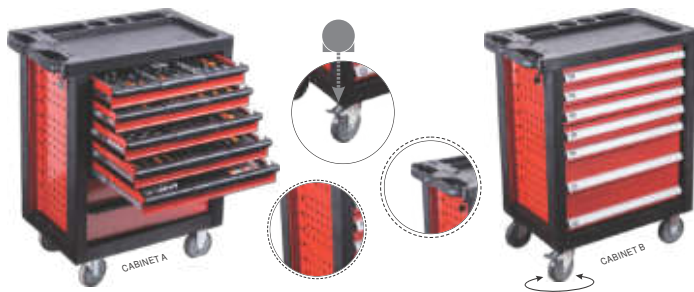

Item#D03
20 Pcs 1/2" Socket Set

18pcs Sockets-10,11,12,13,14,15,16,17,18, 19,20,21,22,23,24,27,30,32mm
1pc Universal joint
1pc Ratchet

Item#D04