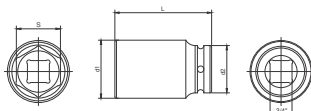

CR-MO

3/4" Drive Deep Impact Sockets(Metric or SAE)