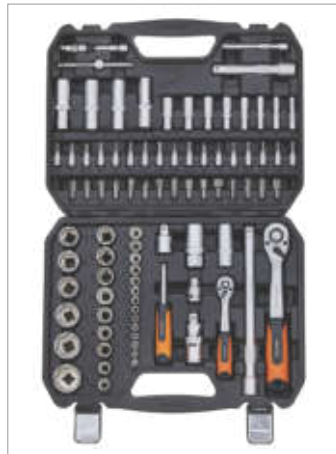

Item#121086N1
86 Pcs 1/4" & 1/2" Drive Socket Set

1/2"Drive
15pcs sockets: 10,13,15,16,17,18,19,20,21,22,23,24,27,30,32mm
4pcs deep sockets: 14, 15, 17, 19mm
2pcs extension bar: 125mm, 250mm
2pcs spark plug socket: 16mm, 21mm
1pc universal joint
1pc 72T ratchet
1pc 3 way adaptor
1pc 5/16" bits holder

1/4"Drive
14pcs sockets:4,4.5,5.5,6.6,7.8,9,10,11,12,13,14mm
8pcs deep sockets: 6,7,8,9,10,11,12,13mm
1pc universal joint
1pc 72T ratchet
2pcs extension bar: 50mm, 100mm
1pc sliding bar
1pc spinner handle
17pcs bits sockets:
TX8,10,15,20,25,30 PH1,2
PZ1,2 FD4,5,5,7
H3,4,5,6
15pcs bits:
TX40,45,50,55 PH3,4
PZ3,4 FD8,10,12
H8,10,12,14

QUANTITY	SP
SOCKET	86
MEAS(mm)	46,308,510,3