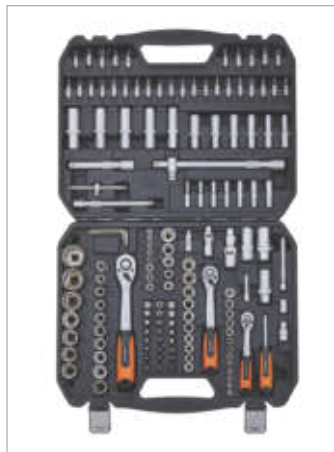

Item#121123N1
123 Pcs 1/4", 3/8" & 1/2" Drive Socket Set

1/2" Drive
7pcs Sockets: 20,21,22,24,27,30,32mm
1pc 72T Ratchet
2pcs Extension bar 125mm, 250mm
1pc Universal joint
2pcs Adaptor 1/2" M X 3/8F, 1/4" M X 3/8F
1PC Bits Socket T52 100mm Length

3/8" Drive
11pcs Sockets: 9,10,11,12,13,14,15,16,17,18,19mm
8pcs E Socket: 8,10,11,12,14,16,18,20
1pc 72T Ratchet
1pc Universal joint
2pcs Spark plug Socket 16, 21mm
1pc 12x1 14mm long thin walled magnetic spark plug socket
4pcs Deep socket: 13,14,15,17mm
2pcs Extension bar 75mm, 150mm
17pcs Bits socket: T30,T40,T45,T50,T55,T60 PH1,PH2 PZ1,P22
FD5,5,FD6,5 H3,4,5,5,5,6,5

1/4" Drive
11pcs Socket: 4,5,6,7,8,9,10,11,12,13mm
4pcs Deep socket: 8,9,10,12mm
1pc 72T Ratchet 1pc Extension bar 50mm
1pc Bits holder 1pc Spinner handle
1pc Universal joint 1pc Auto tester
18pcs bits 25mmL: TT: 10, 15, 20, 25, 27, 30, 40
PH: 2,3 FD: 4, 5, 7
HEX: 4, 5, 6 PZ: 2, 3
9pcs Hexkey wrench 1,5,2,2,5,3,4,5,6,8,10mm
11pcs Spanners: 8,9,10,11,12,13,14,16,17,18,19mm
2pcs Screwdriver: FD3x100, PH2x100
Oil filter wrench
1pc Slip joint Pliers

QUANTITY	SKU
SOCKET	SOCKET
BIT/KEY	BIT/KEY
MEASUR	MEASUR