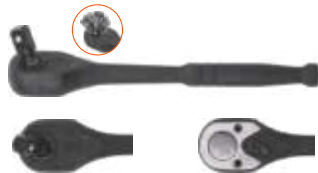

RATCHET

Item#127003
3pcs 72T Extendable Ratchet
1/4" 3/8" 1/2"