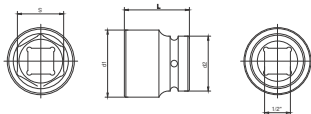

CR-MO

ITEM	S (mm)	d1 (mm)	d2 (mm)	L (mm)
126008	8	14.8	25	39
126009	9	16	25	39
126010	10	17.3	25	39
126011	11	18.5	25	39
126012	12	19.5	25	39
126013	13	21	25	39
126014	14	22	25	39
126015	15	23	30	39
126016	16	24	30	39
126017	17	25	30	39
126018	18	27	30	39
126019	19	28	30	39
126020	20	30	30	39
126021	21	30	30	39
126022	22	32	30	39
126023	23	33.8	30	39
126024	24	33.8	30	39
126025	25	36	30	39
126026	26	36	30	39
126027	27	38	30	42
126028	28	40	30	42
126029	29	41	30	42
126030	30	42	30	42
126032	32	44	30	42
126033	33	46	35	48
126034	34	48	35	48
126035	35	49	35	48
126036	36	50	35	48

CR-MO