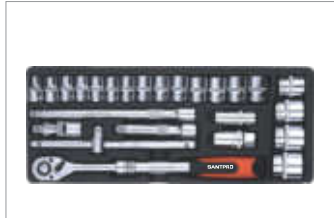

2pcs Spark Plug Sockets: 5/8, 13/16 (16mm, 21mm)
 1pc 72T Extendable Ratchet
 1pc L Type Wrench
 1pc Sliding Bar
 1pc Universal Joint
 1pc Extension Bar 125mm

QUANTITY	30
SKU/MPN	214982
MSKU/MPN	4630132017A