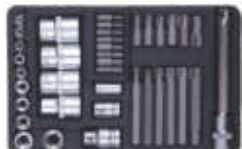

Item#122038
38 Pcs 1/4", 3/8" & 1/2" Drive Socket Set
1/2" Drive
4pcs E-type Socket E18, 20, 22, 24
1pc Bits Socket T70 140mmL
1pc Bits Holder 10mm
3/8" Drive
5pcs E-type Socket E10, 11, 12, 14, 16
1pc Bits Holder 10mm
1/4" Drive
5pcs E-type Socket E4, 5, 6, 7, 8
1pc Bits Holder 1/4"
20pcs Bits
8pcs T8, 9, 10, 15, 20, 25, 27, 30 (1/4"x25mmL)
6pcs T30, 40, 45, 50, 55, 60 (10mmx30mmL)
6pcs T30, 40, 45, 50, 55, 60 (10mmx75mmL)

QUANTITY	160
SKU/Part No	122038
MEASUREMENT	34.0x19.0x5