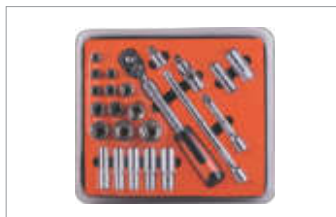

Item#127024
24 Pcs 1/2" Drive Socket Set
1pc Extendable Ratchet
5pcs Deep socket 14, 15, 17, 19, 22
12pcs Socket: 10, 11, 12, 13, 16, 18, 20, 24, 27, 30, 32mm
2pcs Extension bar 125mm 250mm
1pc Universal Joint
2pcs Spark Plug Socket 16mm, 21mm
1pc 3 way adaptor

QUANTITY	50
SKU/NSUP	11048
MEASUREMENT	41X30X10.8