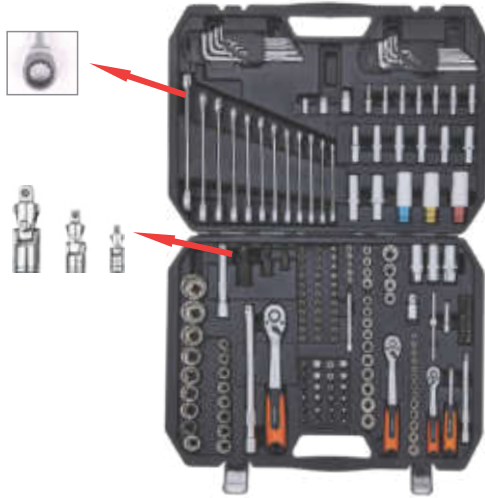

Item#121176N1
198 Pcs 1/4", 3/8" & 1/2" Drive Socket set