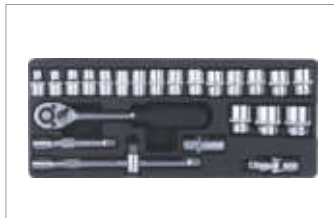

Item#122024
24 Pcs 1/2" Drive Socket Set

18pcs Socket: 10, 11, 12, 13, 14, 15, 16, 17, 18, 19, 20, 21, 22, 23, 24, 27, 30, 32mm
2pcs Extension Bar 5", 10" (125mm, 250mm)
1pc Spark Plug Socket 21mm
1pc Universal Joint
1pc 3 Way Adaptor
1pc 45T Ratchet

QUANTITY	40
SKU/MPN	193410
MSKU/MPN	4630132015