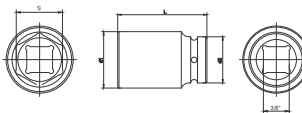

ITEM	S (mm)	d1 (mm)	d2 (mm)	L (mm)
126008D	8	14.8	25	78
126009D	9	16	25	78
126010D	10	17.3	25	78
126011D	11	18.5	25	78
126012D	12	19.5	25	78
126013D	13	21	25	78
126014D	14	22	25	78
126015D	15	23	30	78
126016D	16	24	30	78
126017D	17	26	30	78
126018D	18	27	30	78
126019D	19	28	30	78
126020D	20	30	30	78
126021D	21	30	30	78
126022D	22	32	30	78
126023D	23	33.8	30	78
126024D	24	33.8	30	78
126025D	25	36	30	78
126026D	26	36	30	78
126027D	27	38	30	78
126028D	28	40	30	78
126029D	29	41	30	78
126030D	30	42	30	78
126032D	32	44	30	78
126033D	33	46	35	78
126034D	34	48	35	78
126035D	35	49	35	78
126036D	36	50	35	78

CR-MO

3/8" Drive Deep Impact Sockets(Metric or SAE)