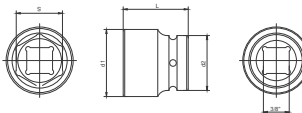

CR-MO

ITEM	S (mm)	d1 (mm)	d2 (mm)	L (mm)
126008	8	14.8	25	39
126009	9	16	25	39
126010	10	17.3	25	39
126011	11	18.5	25	39
126012	12	19.5	25	39
126013	13	21	25	39
126014	14	22	25	39
126015	15	23	30	39
126016	16	24	30	39
126017	17	25	30	39
126018	18	27	30	39
126019	19	28	30	39
126020	20	30	30	39
126021	21	30	30	39
126022	22	32	30	39
126023	23	33.8	30	39
126024	24	33.8	30	39
126025	25	36	30	39
126026	26	36	30	39
126027	27	38	30	42
126028	28	40	30	42
126029	29	41	30	42
126030	30	42	30	42
126032	32	44	30	42
126033	33	46	35	48
126034	34	48	35	48
126035	35	49	35	48
126036	36	50	35	48

CR-MO

ITEM	S (mm)	d1 (mm)	d2 (mm)	L (mm)
386006	6	12	19	32
386007	7	12.5	19	32
386008	8	13.6	19	32
386009	9	14.8	19	32
386010	10	16	19	32
386011	11	17	19	32
386012	12	18.5	19	32
386013	13	19.8	22	32
386014	14	21	22	32
386015	15	22	22	32
386016	16	24	22	32
386017	17	25	22	32
386018	18	26	22	32
386019	19	27.7	22	32
386020	20	28	22	34
386021	21	30	22	34
386022	22	32	22	34
386023	23	34	22	34
386024	24	34	22	34

CR-MO

ITEM	S (mm)	d1 (mm)	d2 (mm)	L (mm)
126008D	8	14.8	25	78
126009D	9	16	25	78
126010D	10	17.3	25	78
126011D	11	18.5	25	78
126012D	12	19.5	25	78
126013D	13	21	25	78
126014D	14	22	25	78
126015D	15	23	30	78
126016D	16	24	30	78
126017D	17	26	30	78
126018D	18	27	30	78
126019D	19	28	30	78
126020D	20	30	30	78
126021D	21	30	30	78
126022D	22	32	30	78
126023D	23	33.8	30	78
126024D	24	33.8	30	78
126025D	25	36	30	78
126026D	26	36	30	78
126027D	27	38	30	78
126028D	28	40	30	78
126029D	29	41	30	78
126030D	30	42	30	78
126032D	32	44	30	78
126033D	33	46	35	78
126034D	34	48	35	78
126035D	35	49	35	78
126036D	36	50	35	78

CR-MO

3/8" Drive Deep Impact Sockets(Metric or SAE)