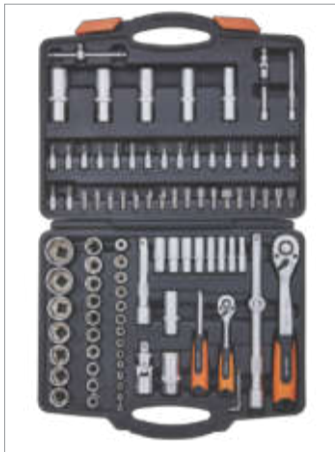

Item#121096
96 Pcs 1/4" & 1/2" Drive Socket Set

1/2" Drive
17pcs Socket: 10, 11, 12, 13, 14, 15, 16, 17, 18, 19, 20, 21, 22, 24, 27, 30, 32mm
8pcs Deep Socket: 14, 15, 17, 19, 22mm
1pc Universal Joint
2pcs Extensions Bar 125mm, 250mm
1pc 72T Ratchet
1pc 3 way adaptor
2pcs Spark Plug Socket: 16mm, 21mm
1pc Bits Holder 5/16"

17pcs Bits
TX: 40, 45, 50, 55, 60
PH: 3, 4
PZ: 3, 4
FD: 8, 10, 12mm
HEX: 7, 8, 10, 12, 14mm

1/4" Drive
13pcs Socket: 4, 5, 5.5, 6, 7, 8, 9, 10, 11, 12, 13, 14mm
5pcs Deep Socket: 6, 7, 8, 9, 10, 11, 12, 13mm
1pc Universal Joint
2pcs Extensions: 50mm, 100mm
1pc 72T Ratchet
1pc Sliding Bar 115mmL
1pc Flexible extension bar
1pc Spinner Handle
4pcs Hex Key Wrenches 1.27, 1.5, 2, 2.5mm

18pcs Bits Socket
TX: 8, 10, 15, 20, 25, 27, 30
PH: 1, 2
PZ: 1, 2
FD: 4, 5.5, 6mm
HEX: 3, 4, 5, 6mm

QUANTITY	SKU
1	121096
1	121096
1	121096