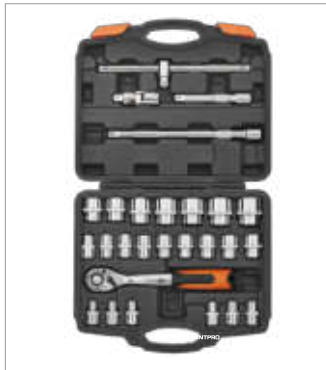

BLOW MOULD CASE TOOL SET

SANTPRO®

Item#121027A 27 Pcs 1/2" Socket Set

22pcs Socket:8,9,10,11,12,13,14,15,16,17,18,19,20,21,22,23,24,26,
27,28,30,32mm

- 1pc Extension Bar 5"
- 1pc Extension Bar 10"
- 1pc Sliding bar 10"
- 1pc Universal Joint
- 1pc Ratchet