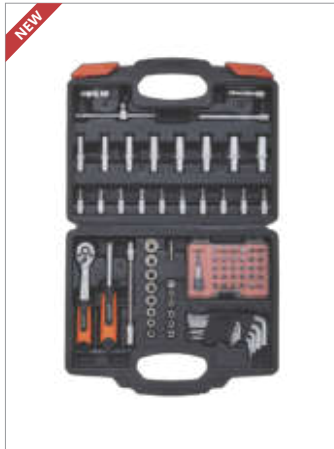

Item#141080
40 Pcs 1/4" Socket Set

- 13pcs Socket 4, 4.5, 5, 5.5, 6, 7, 8, 9, 10, 11, 12, 13,14mm
- 8pcs Deep socket: 6,7,8,9,10,11,12,13mm
- 2pcs Extension bar 50mm 100mm
- 1pc Universal joint
- 1pc Spinner handle
- 1pc Sliding bar 115mm
- 1pc Ratchet
- 1pc Flexible extension bar
- 10pcs Bits sockets
  - PH: 1, 2 PZ: 1, 2 TX:8, 10, 15, 20, 25, 30
- 1pc Bits holder 1/4"/1/4"
- 1pc 30mm Hex Adaptor
- 9pcs Hex key wrenches: 1.5, 2, 2.5, 3, 4, 5, 6, 8, 10mm
- 1pc Power extension bar
- 30pcs Bits
  - T: 10, 15, 20, 25, 27, 30
  - H: 1.5, 2, 2.5, 3, 4, 5, 6mm
  - FD: 3, 4, 5, 5.5, 6, 6.5, 7mm
  - PH: 0,1,2,3,4 PZ: 0,1,2,3,4
  - T: 10, 15, 20, 25, 27, 30