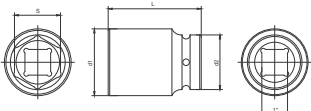

ITEM	S	DT	OD	L
	(mm)	(mm)	(mm)	(mm)
34617D	17	30	44	90
34618D	18	31	44	90
34619D	19	33	44	90
34621D	21	35	44	90
34622D	22	37	44	90
34623D	23	38	44	90
34624D	24	39	44	90
34625D	25	40	44	90
34626D	26	41	44	90
34627D	27	42	44	90
34628D	28	44	44	90
34629D	29	44	44	90
34630D	30	46	44	90
34632D	32	48	44	90
34633D	33	50	44	90
34634D	34	52	44	90
34635D	35	54	44	90
34636D	36	54	44	90
34638D	38	56	44	90
34640D	40	58	44	90
34641D	41	60	44	90
34642D	42	63	44	90
34643D	43	63	44	90
34644D	44	65	44	90
34645D	45	66	44	90
34646D	46	66	44	90
34648D	48	69	44	90
34650D	50	71	54	90
34652D	54	74	54	90
34654D	60	84	54	100
34655D	65	90	54	100

CR-MO