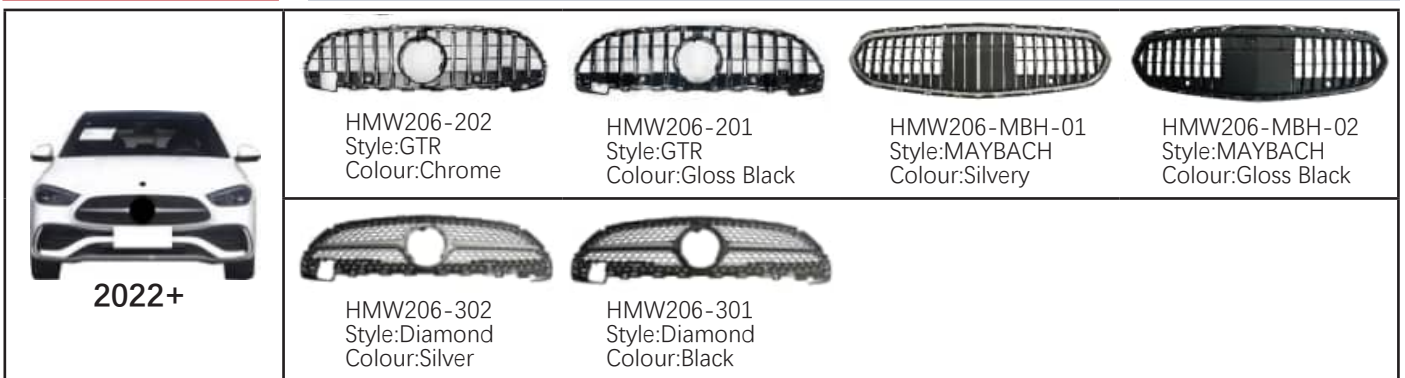

W206

GRILLE 22+