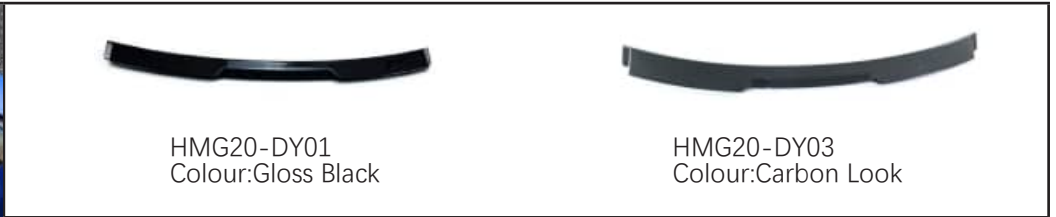

G20

SIDE SKIRT 19-22

HMG20-CQ-01
Colour:Gloss Black

HMG20-CQ-02
Colour:Matte Black

HMG20-CQ-03
Colour:Carbon Look

G20

TOP WING 19-22

HMG20-DY01
Colour:Gloss Black