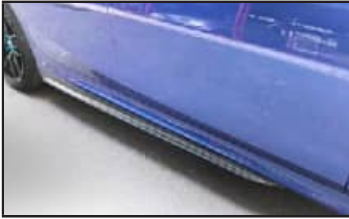

BMW 3 SERIES

G20

SIDE SKIRT 19-22

HMG20-CQ-01
Colour:Gloss Black

HMG20-CQ-02
Colour:Matte Black

HMG20-CQ-03
Colour:Carbon Look

G20

TOP WING 19-22