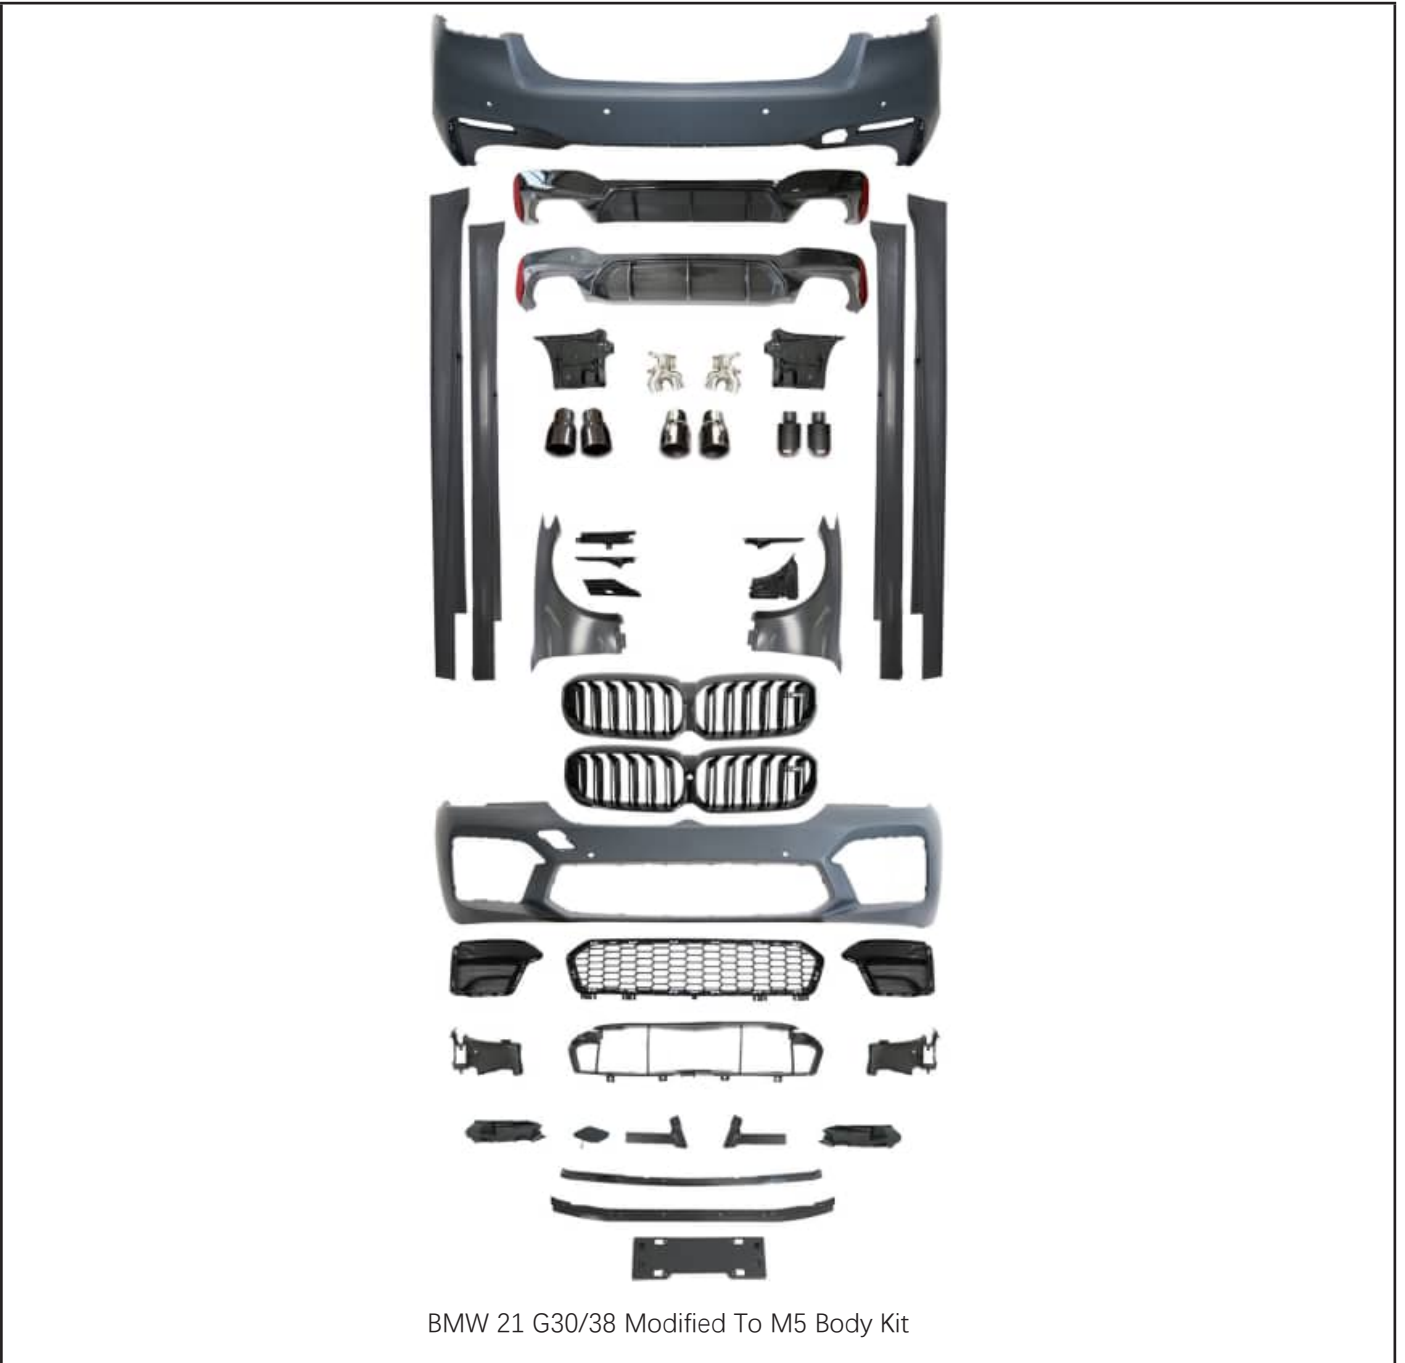

BMW 5 SERIES

BMW G30/G38 Modified To M5 Body Kit 21

BMW 21 G30/38 Modified To M5 Body Kit