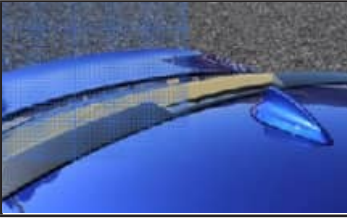

BMW 5 SERIES

G30

TOP WING 18-23

G30