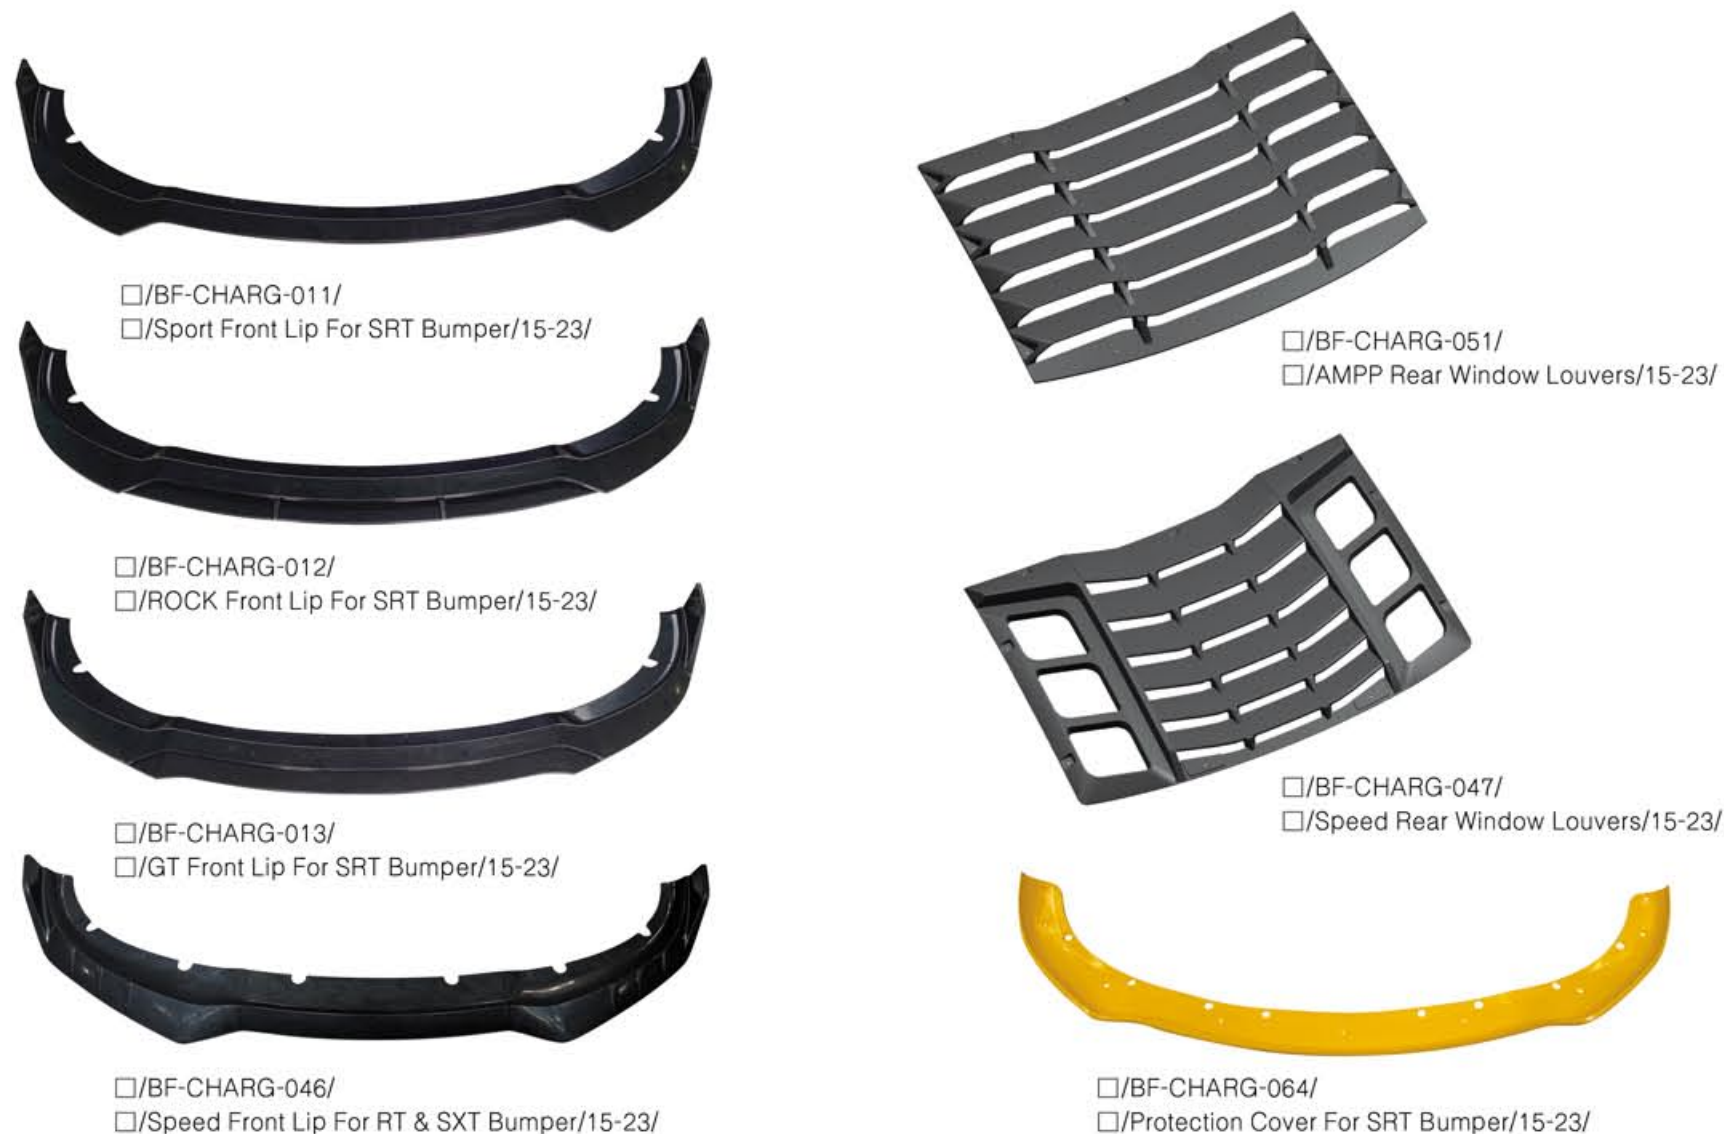

□/BF-CHARG-040/
□/GT Side Skirts/15-23/

□/BF-CHARG-041/
□/Rock Side Skirts/15-23/

FOR CHARGER 15-23

FOR CHARGER 15-23

FOR CHARGER 15-23

FOR CHARGER 15-23

□/BF-CHARG-055/
□/Sport-R Front Lip For SRT Bumper/15-23/