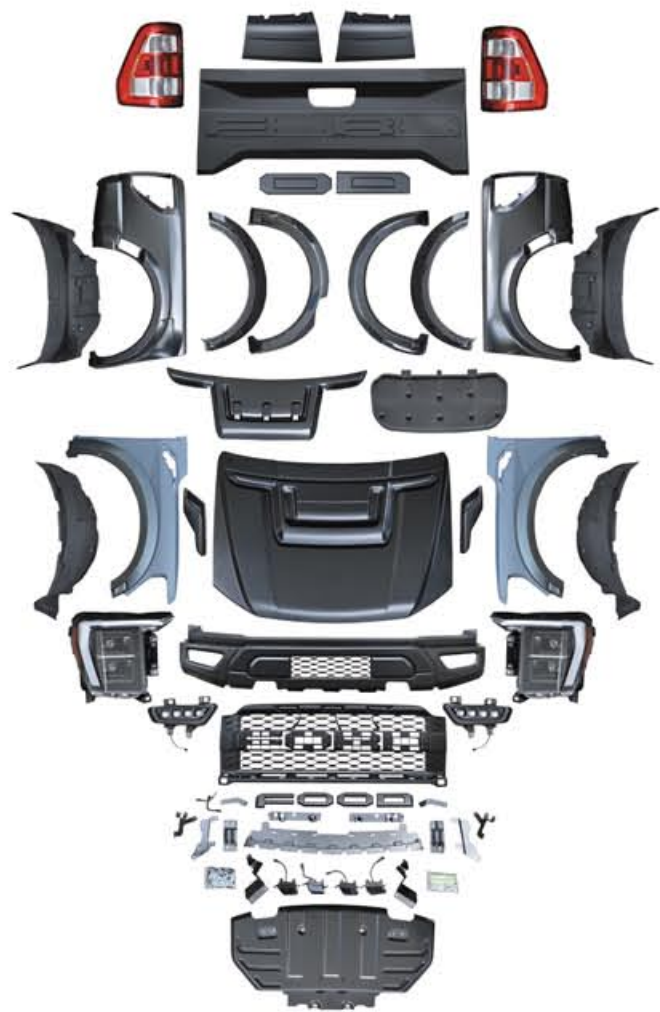

□/BF-RNG-001/
□/21 F150 Raptor Style Conversion Kit For 12-21 Ford Ranger/