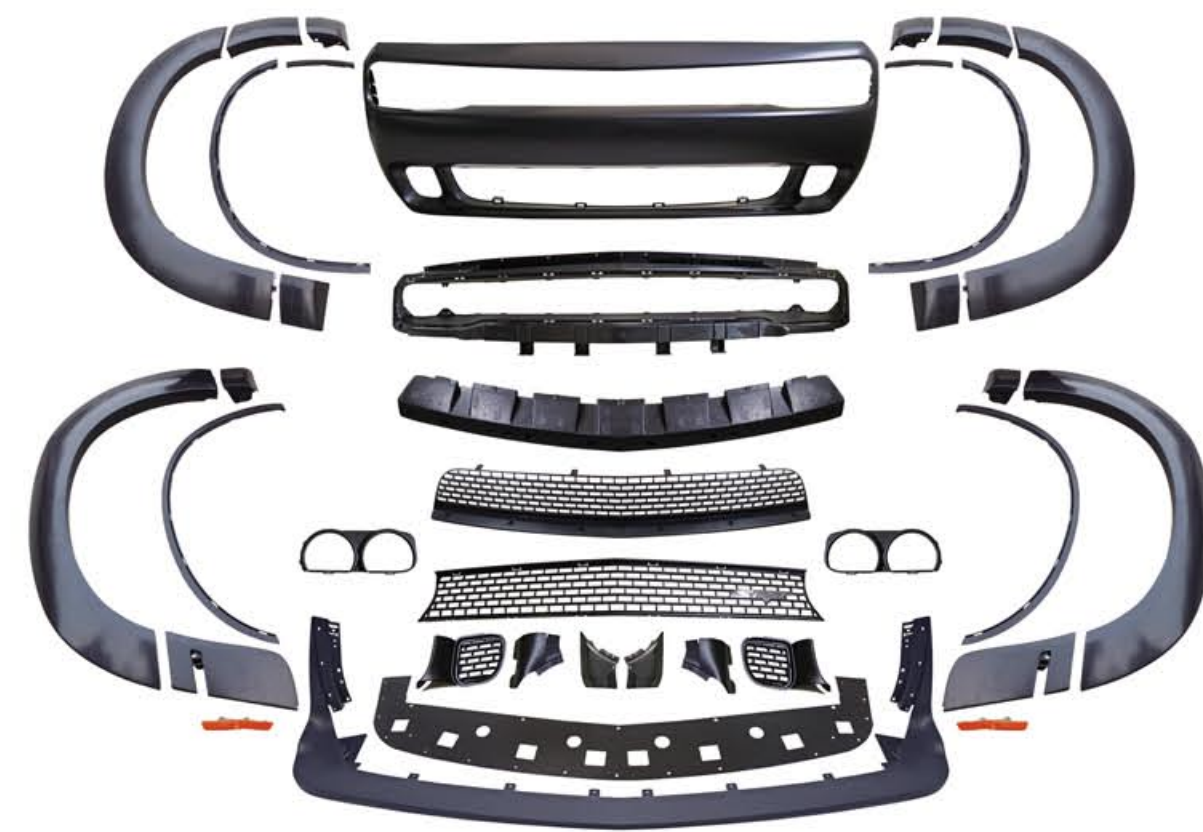

□/BF-CVT-028/
□/Z06 Widebody Conversion Kit For C8 Stingray/20+/
CORVETTE

□/BF-CLG-001/
□/Hellcat Front Bumper/08-14/

□/BF-CLG-002/
□/Demon Front Bumper With Wide Fender Flares/08-14/

□/BF-CLG-003/
□/Hellcat Front Bumper/15-23/