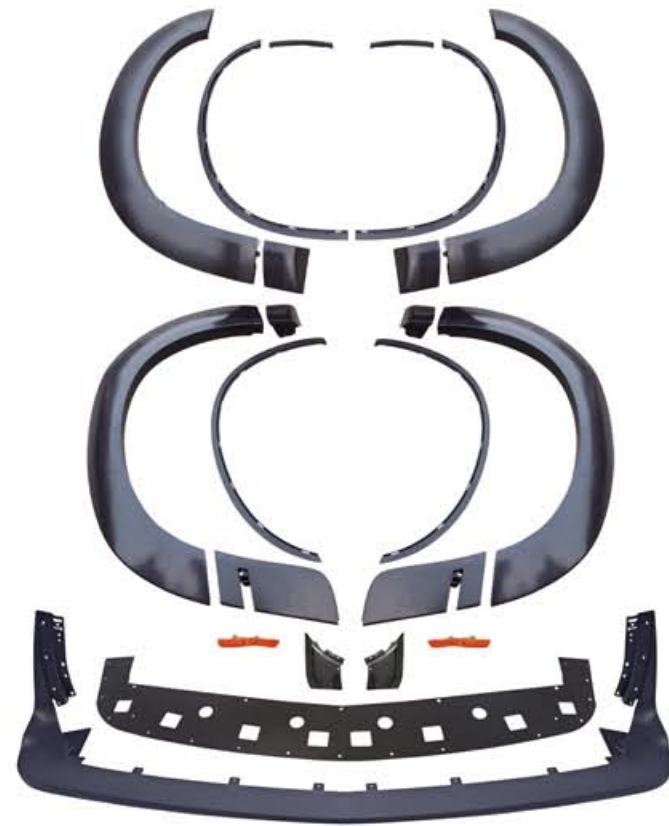

□/BF-CLG-020-1/
□/Demon Wide Fender Flares With Front Lip For Hellcat To Demon
□/15-23/