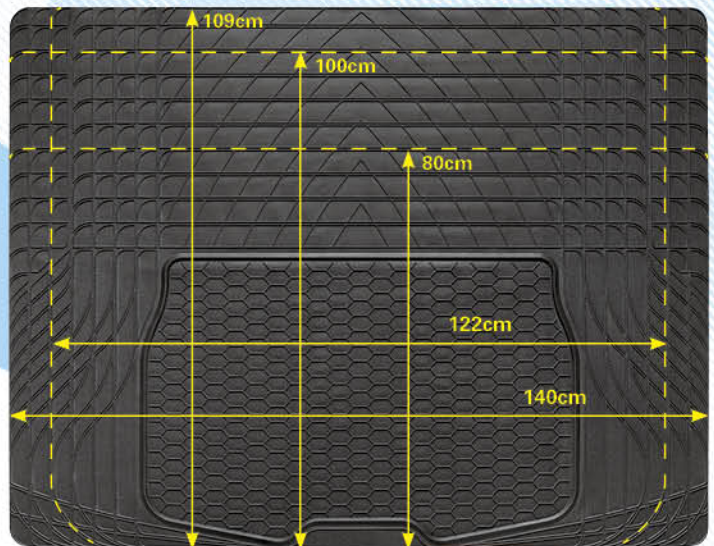

/5

/4

/53

PACKING 1

PACKING 2

Art.No.: THM-28800PVC
TPE /1

Size: 140×109cm 140×100cm 140×80cm 122×80cm

CAR SEAT 汽车椅套 COVER