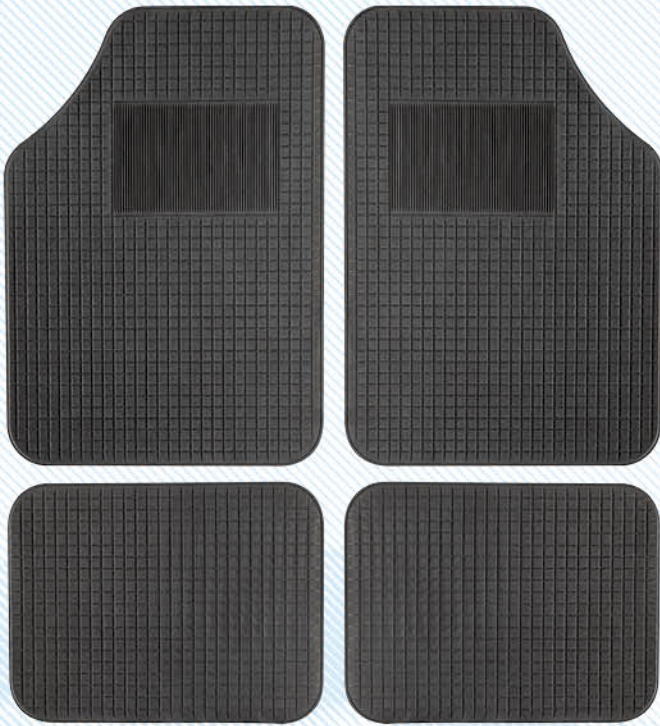

THM-234019/1

Sold in 4 Pcs/set
Front: 66×46cm
Rear: 34×36cm

CAR 汽车脚垫 MATS

浙江省出口名牌
Famous Export Brand

浙江省名牌产品
Famous Brand Product

浙江省知名商号
Well-Known Firm

浙江省著名商标
Famous Trademark

Car mats