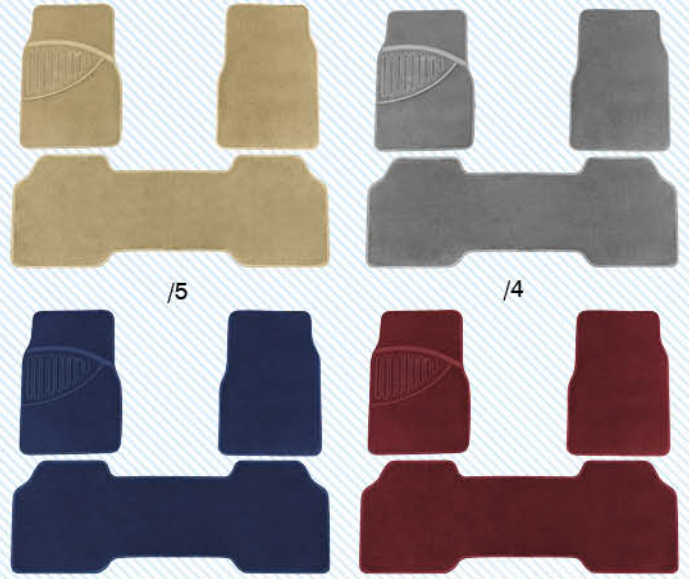

/5

/4

/23

/53