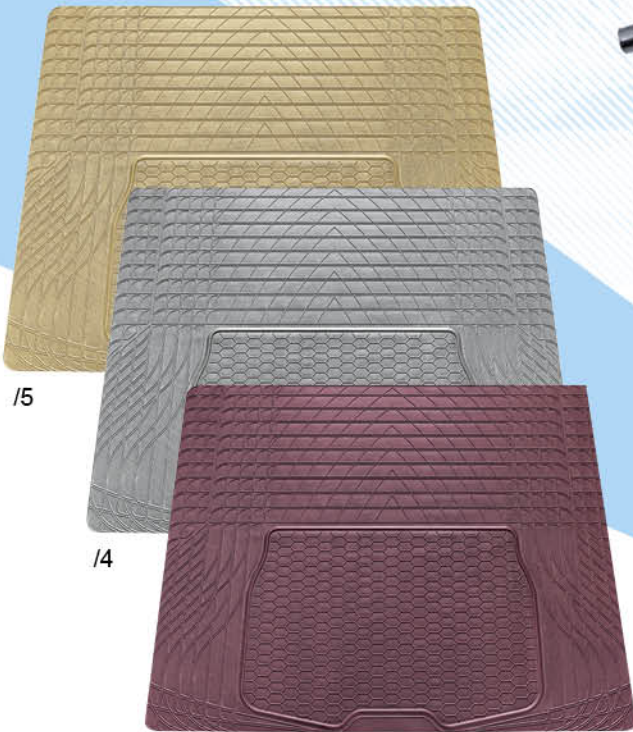

浙江省著名商标
Famous Trademark

CAR 汽车脚垫 MATS

THM-234023/1

Sold in 3 Pcs/set
Front: 64×43cm
Rear: 129×46cm

/5

/4

/23

/53