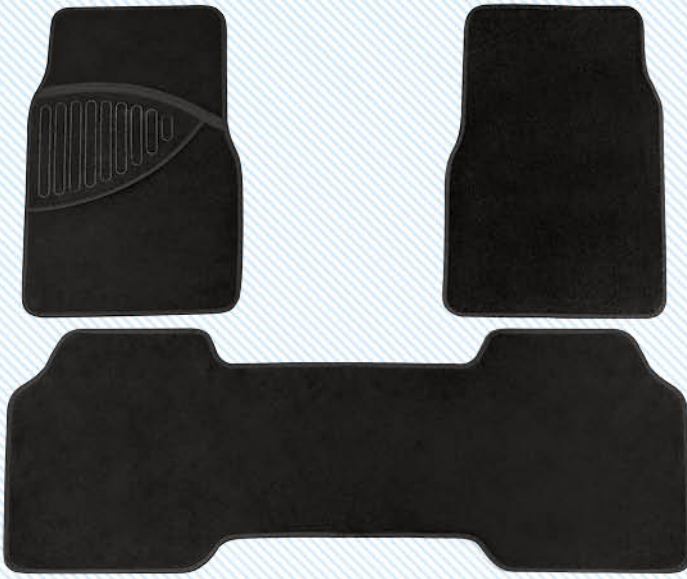

浙江省著名商标
Famous Trademark

CAR 汽车脚垫 MATS

THM-234023/1

Sold in 3 Pcs/set
Front: 64×43cm
Rear: 129×46cm

/5

/4

/23

/53