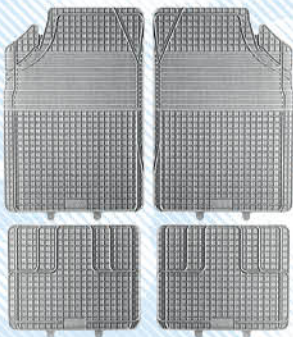

THM-234020/1

Sold in 4 Pcs/set
Front: 62×43cm
Rear: 33×43cm

/4

THM-234021/5

Sold in 4 Pcs/set
Front: 70×47cm
Rear: 35×47cm

/53

THM-234017/62

/4