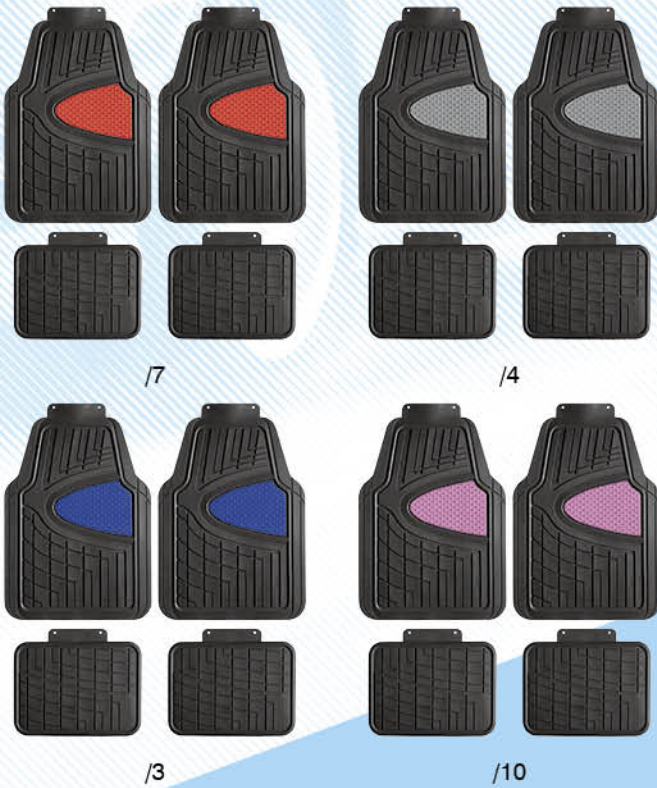

浙江省出口名牌
Famous Export Brand

浙江省名牌产品
Famous Brand Product

浙江省知名商号
Well-Known Firm

浙江省著名商标
Famous Trademark

Car mats

THM-234016/7

Sold in 4 Pcs/set
Front: 70×49cm
Rear: 37×38cm

THM-234017/5