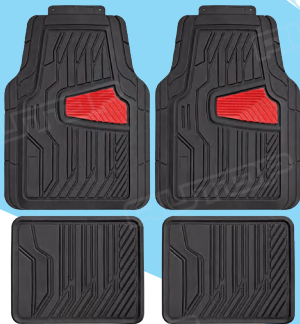

浙江省著名商标
Famous Trademark

CAR 汽车脚垫 MATS

THM-244003/1

Sold in 4 Pcs/set
Front: 68×46cm
Rear: 46.5×46cm

/4

/5

/53

/62