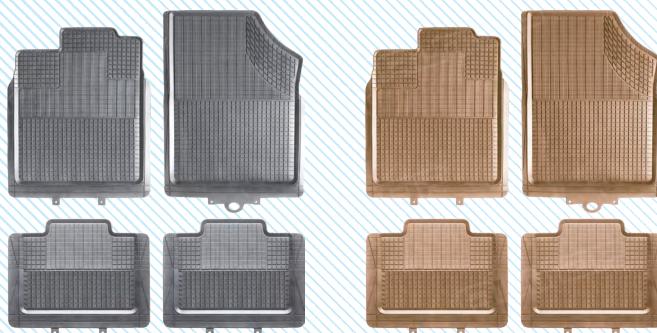

浙江省名牌产品
Famous Brand Product

浙江省知名商号
Well-Known Firm

浙江省著名商标
Famous Trademark

TIANHONG
Auto Accessories

Car mats

THM-244006/1

Sold in 4 Pcs/set
Front: 70×48cm
Rear: 36×47cm

/4