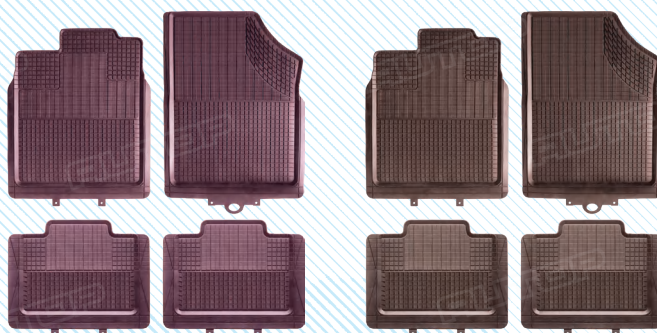

CAR 汽车脚垫 MATS

浙江省出口名牌
Famous Export Brand

浙江省名牌产品
Famous Brand Product

浙江省知名商号
Well-Known Firm

浙江省著名商标
Famous Trademark

TIANHONG
Auto Accessories

Car mats

THM-244006/1

Sold in 4 Pcs/set
Front: 70×48cm
Rear: 36×47cm

/4

/5

/53

/62

/4

/5

/53

/62

THM-244007/1

Sold in 4 Pcs/set
Front: 65×45.5cm
Rear: 33×45.5cm