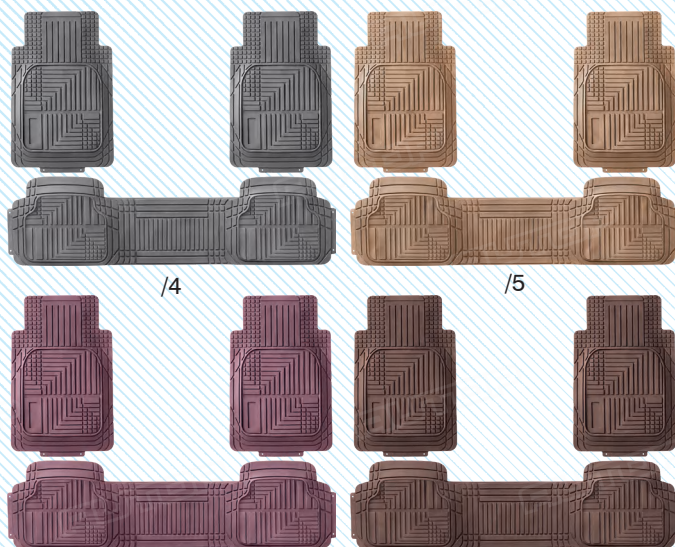

/4

/5

/53

/62