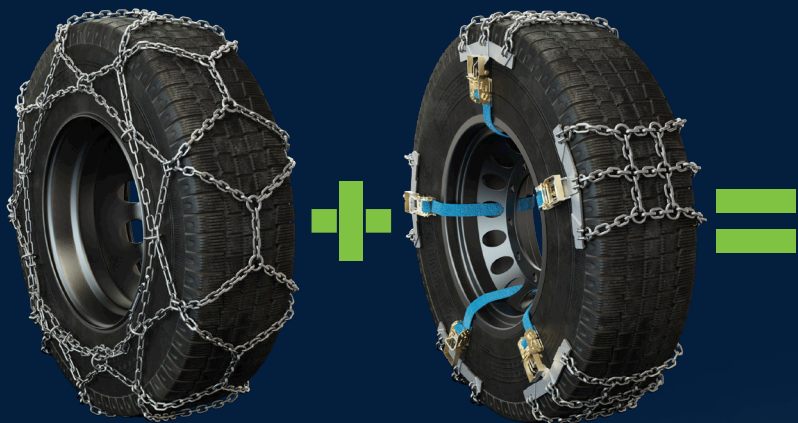

TRACTIVA

NEW

✓ AUTOMATIC MOUNTING

✓ ZERO CLEARANCE

✓ FAST MOUNTING

EVOLUTION

of Arktik and S-STOP chains!

Blank area

EASE OF MOUNTING

10

LEVEL OF TRACTION

9

DRIVING COMFORT

9

- | Tested according ON V5119;
- | Innovative patented hooking solution;
- | Case hardened chain with metal grip bars and shortening screws for regulation;
- | Polyurethane guides with carbon spikes;
- | Operating instructions enable fast assembly.

Packing: Nylon bag for each half of the pair.

**WANT TO KNOW MORE?
MAYBE TEST THIS INOVATION?**

Do not hesitate to contact us:

☎ +386 4 537 09 00

✉ sales@veriga-lesce.com

VERIGA K.F., d.o.o.

Alpska cesta 43, 4248 Lesce, Slovenija