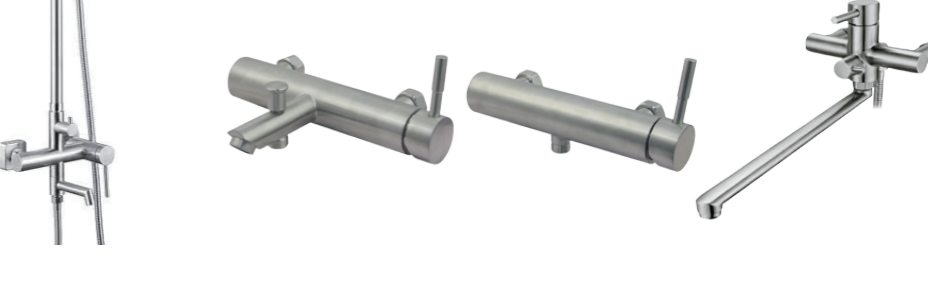

NEW
FT3057 Series
304 Stainless Steel

FT3057-11 Basin Mixer 304 stainless steel
FT3057-112 Basin Mixer 304 stainless steel
FT3057-312 Sink Mixer 304 stainless steel
FT3057-116 Concealed Basin Faucet 304 stainless steel

FT3057-21 Bathtub Mixer 304 stainless steel
FT3057-602 Concealed Shower 304 stainless steel
FT3057-603 Concealed Shower 304 stainless steel

FT3009 Series
304 Stainless Steel

FT3009-11 Basin Mixer 304 stainless steel
FT3009-112 Basin Mixer 304 stainless steel
FT3009-21 Bathtub Mixer 304 stainless steel

FT3009-223 Shower Mixer 304 stainless steel
FT3009-211 Bathtub Mixer 304 stainless steel
FT3009-302 Shower Set 304 stainless steel

FT3009-302B Shower Set 304 stainless steel
FT3009-21B Bathtub Mixer 304 stainless steel
FT3009-223B Shower Mixer 304 stainless steel
FT3009-212 Bathtub Mixer 304 stainless steel