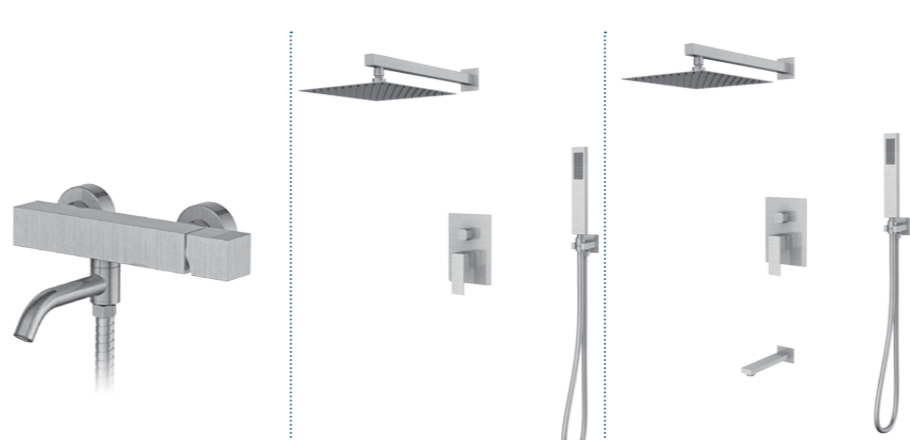

FT3057-21 Bathtub Mixer 304 stainless steel
FT3057-602 Concealed Shower 304 stainless steel
FT3057-603 Concealed Shower 304 stainless steel