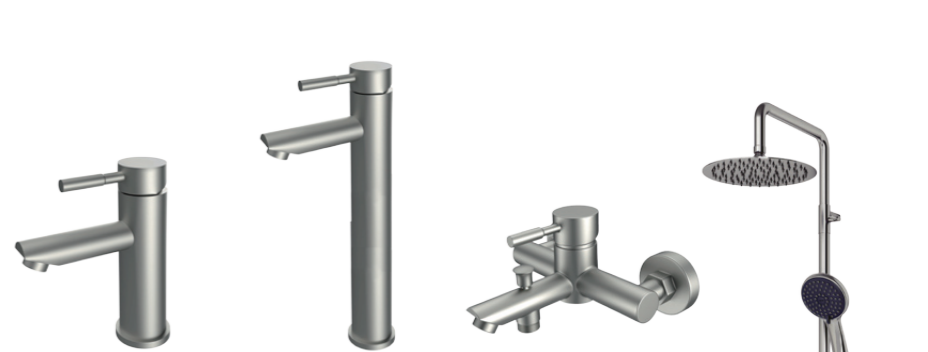

FT3009 Series
304 Stainless Steel

FT3009-11 Basin Mixer 304 stainless steel
FT3009-112 Basin Mixer 304 stainless steel
FT3009-21 Bathtub Mixer 304 stainless steel