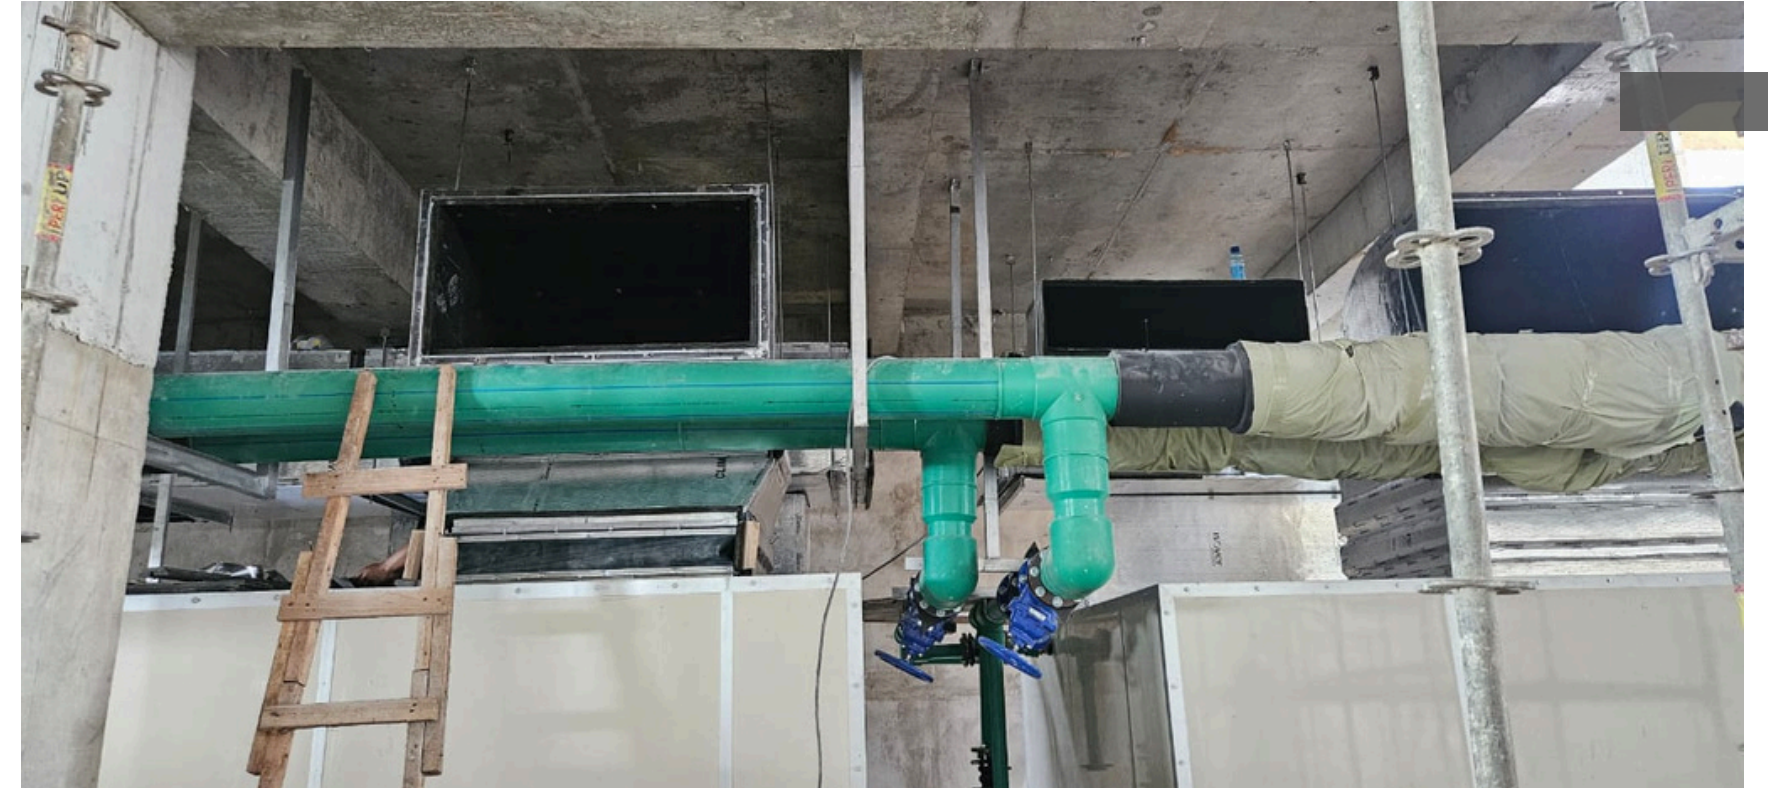

Industrial building Installation

They can be used in civil buildings, (apartments, condominiums, hospitals, schools, etc.), commercial buildings (hotels, restaurants, swimming pools, shopping centers, offices, etc.), industrial buildings (factories, technical installations, air conditioning etc.) and shipbuilding.