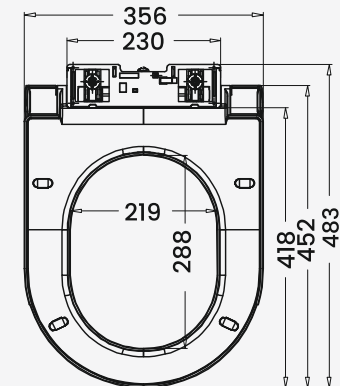

Model No. - 710

QQ Dimension

Base Plate Dimension

Model No. - 711

Features

- Slim Design
- 100% Vergin Material

Base Plate Dimension

Model No. - 729

QQ Dimension

Base Plate Dimension

Model No. - 735

QQ Dimension

Base Plate Dimension

Model No. - 740

QQ Dimension

Base Plate Dimension

Model No. - 740 HEAVY

NEW

QQ Dimension

Base Plate Dimension

Model No. - 743

QQ Dimension

Base Plate Dimension

Model No. - 743 HEAVY

NEW

QQ Dimension

Base Plate Dimension

Model No. - 780

QQ Dimension

Base Plate Dimension

Model No. - 784

QQ Dimension