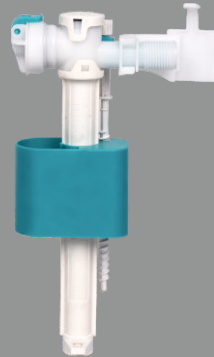

Pneu.C.Tank Outlet Valve

One Piece Fitting 200mm And 250mm

Cap Inlet

High Pressure Inlet Valve

Concealed Tank Inlet Valve

3 Piece Long Bend Pipe

2 Piece Bend Pipe

Concealed Tank Bend Pipe

ACCESSORIES

100 MM Push Button

70 MM Push Button

58 MM Push Button

48 MM Push Button

Single Push Button

Pneumatic Concealed Tank Push Button

WC Outlet Pipe