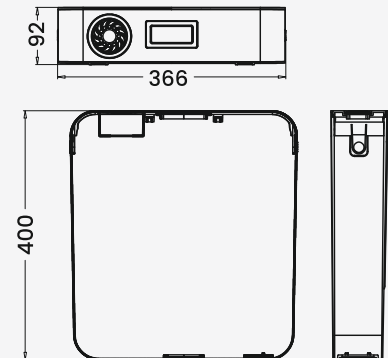

Dimension

Features

- Slim Design
- 100% Vergin Material

EWC

Note: Also Available in Jet Spray

Features

- Suitable For EWC
- Slim Design
- 100% Vergin Material

Base Plate Dimension