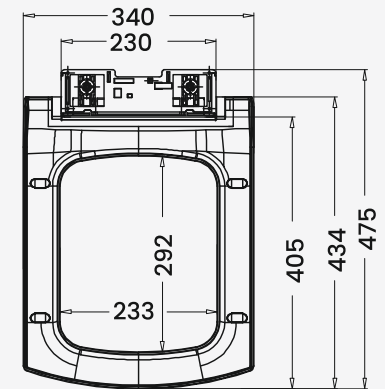

Model No. - 710

QQ Dimension

Base Plate Dimension

Model No. - 711

Features

- Slim Design
- 100% Vergin Material

Base Plate Dimension

Model No. - 729

QQ Dimension

Base Plate Dimension

Model No. - 735

QQ Dimension

Base Plate Dimension

Model No. - 740

QQ Dimension

Base Plate Dimension

Model No. - 740 HEAVY

NEW

QQ Dimension

Base Plate Dimension

Model No. - 743

QQ Dimension

Base Plate Dimension

Model No. - 743 HEAVY

NEW

QQ Dimension

Base Plate Dimension

Model No. - 780

QQ Dimension

Base Plate Dimension

Model No. - 784

QQ Dimension