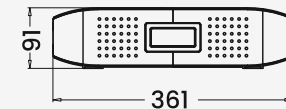

JUPITER SERIES

Features

- Slim Design
- Half / Full Flushing System
- Water Saver
- Easy Installation and Maintainance
- Dual Tone Color

Dimension