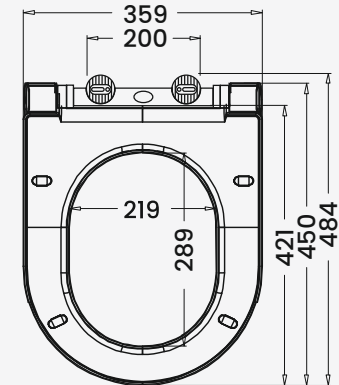

Model No. - 710

QQ Dimension

Base Plate Dimension

Model No. - 711

Features

- Slim Design
- 100% Vergin Material

Base Plate Dimension

Model No. - 729

QQ Dimension

Base Plate Dimension

Model No. - 735

QQ Dimension

Base Plate Dimension

Model No. - 740

QQ Dimension

Base Plate Dimension

Model No. - 740 HEAVY

NEW

QQ Dimension

Base Plate Dimension

Model No. - 743

QQ Dimension

Base Plate Dimension

Model No. - 743 HEAVY

NEW

QQ Dimension

Base Plate Dimension

Model No. - 780

QQ Dimension

Base Plate Dimension

Model No. - 784

QQ Dimension