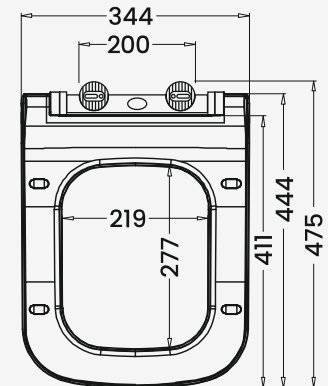

QQ Dimension