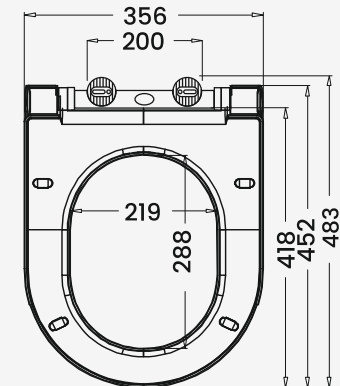

Model No. - 740 HEAVY

NEW

QQ Dimension

Base Plate Dimension

Model No. - 743

QQ Dimension

Base Plate Dimension

Model No. - 743 HEAVY

NEW

QQ Dimension

Base Plate Dimension

Model No. - 780

QQ Dimension

Base Plate Dimension

Model No. - 784

QQ Dimension

Base Plate Dimension

Model No. - 785

QQ Dimension

Base Plate Dimension

Model No. - 792

QQ Dimension

Base Plate Dimension

Model No. - 080

QQ Dimension

Base Plate Dimension

Model No. - 740 UF DELUXE

Features

- Super Slim Design
- High Gloss Surface
- Stronger Materials

QQ Dimension

Model No. - 743 UF DELUXE

Features