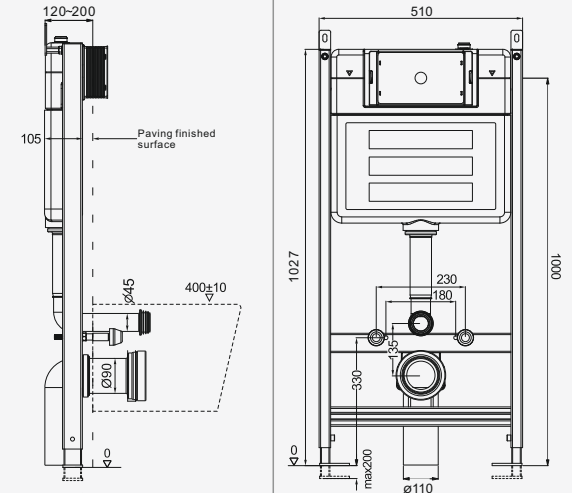

Dimension

CONCEALED TANK WITH HALF FRAME

Note : Mechanical and Pneumatic Function Available

Features

- Tank Material HDPE (High Density Polyethylene)
- Frame Material Mild Steel
- Half / Full Flushing System
- High Strength Body
- Maximum 8L Water Capacity

Dimension

CONCEALED TANK WITH FULL FRAME

Note : Mechanical and Pneumatic Function Available

Installation Guide

Features

- Tank Material HDPE (High Density Polyethylene)
- Frame Material Mild Steel
- Half / Full Flushing System
- High Strength Body
- Maximum 8L Water Capacity

Dimension

MECHANICAL PUSH PLATE

Design - E Chrome

Design - H Chrome

Design - Q Chrome

Design - E Grey

Design - H Grey

Design - Q Black