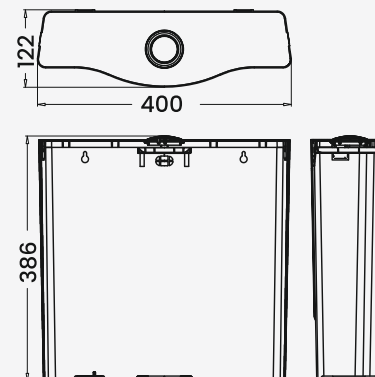

- Single Flush
- Heavy Duty
- Side Handle
- Long Lasting
- 8L Water Capacity

Dimension

MERCURY

Features

- Single Top Flush
- Slim Design
- Bottom Inlet
- 8L Water Capacity
- Water Saving Flushing

Dimension

Features

- Slim Design
- Half / Full Flushing System
- Water Saver
- Easy Installation and Maintainance

Dimension

VENUS

Features

- Single Flush
- Heavy Duty
- Side Handle
- Long Lasting
- 10L Water Capacity