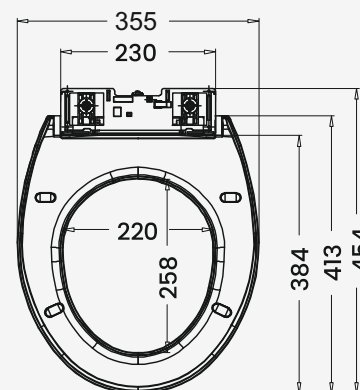

Anglo Indian

Note: Also Available in Jet Spray

Features

- Slim Design
- 100% Vergin Material

Dimension

EWC SOFT CLOSE

QQ Dimension

Base Plate Dimension

Model No. - 710

QQ Dimension

Base Plate Dimension

Model No. - 711

Features

- Slim Design
- 100% Vergin Material

Base Plate Dimension

Model No. - 729

QQ Dimension

Base Plate Dimension

Model No. - 735

QQ Dimension

Base Plate Dimension

Model No. - 740

QQ Dimension

Base Plate Dimension

Model No. - 740 HEAVY

NEW

QQ Dimension

Base Plate Dimension

Model No. - 743

QQ Dimension

Base Plate Dimension

Model No. - 743 HEAVY