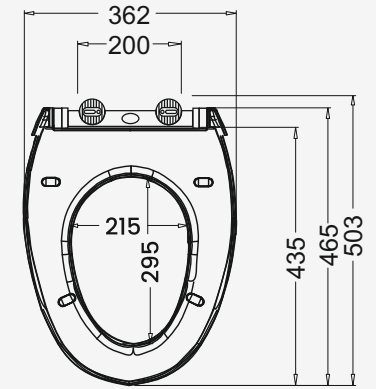

Model No. - 740 HEAVY

NEW

QQ Dimension

Base Plate Dimension

Model No. - 743

QQ Dimension

Base Plate Dimension

Model No. - 743 HEAVY

NEW

QQ Dimension

Base Plate Dimension

Model No. - 780

QQ Dimension

Base Plate Dimension

Model No. - 784

QQ Dimension

Base Plate Dimension

Model No. - 785

QQ Dimension

Base Plate Dimension

Model No. - 792

QQ Dimension

Base Plate Dimension

Model No. - 080

QQ Dimension

Base Plate Dimension

Model No. - 740 UF DELUXE

Features

- Super Slim Design
- High Gloss Surface
- Stronger Materials

QQ Dimension

Model No. - 743 UF DELUXE

Features