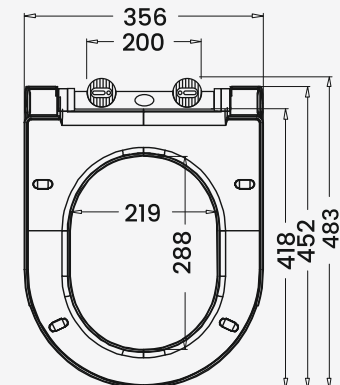

NEW

QQ Dimension

Base Plate Dimension

Model No. - 780

QQ Dimension

Base Plate Dimension

Model No. - 784

QQ Dimension

Base Plate Dimension

Model No. - 785

QQ Dimension

Base Plate Dimension

Model No. - 792

QQ Dimension

Base Plate Dimension

Model No. - 080

QQ Dimension

Base Plate Dimension

Model No. - 740 UF DELUXE

Features

- Super Slim Design
- High Gloss Surface
- Stronger Materials

QQ Dimension

Model No. - 743 UF DELUXE

Features

- Super Slim Design
- High Gloss Surface
- Stronger Materials

QQ Dimension

Model No. - 740 UF

Features

- Slim Design
- High Gloss Surface
- Stronger Materials

QQ Dimension

Model No. - 743 UF

Features