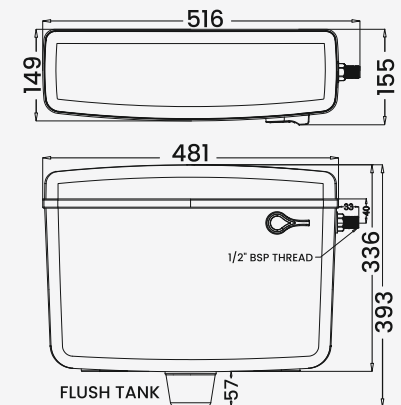

VENUS

Features

- Single Flush
- Heavy Duty
- Side Handle
- Long Lasting
- 10L Water Capacity

Dimension