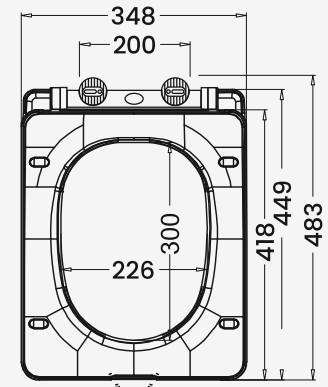

Model No. - 740 HEAVY

NEW

QQ Dimension

Base Plate Dimension

Model No. - 743

QQ Dimension

Base Plate Dimension

Model No. - 743 HEAVY

NEW

QQ Dimension

Base Plate Dimension

Model No. - 780

QQ Dimension

Base Plate Dimension

Model No. - 784

QQ Dimension

Base Plate Dimension

Model No. - 785

QQ Dimension

Base Plate Dimension

Model No. - 792

QQ Dimension

Base Plate Dimension

Model No. - 080

QQ Dimension

Base Plate Dimension

Model No. - 740 UF DELUXE

Features

- Super Slim Design
- High Gloss Surface
- Stronger Materials

QQ Dimension

Model No. - 743 UF DELUXE

Features