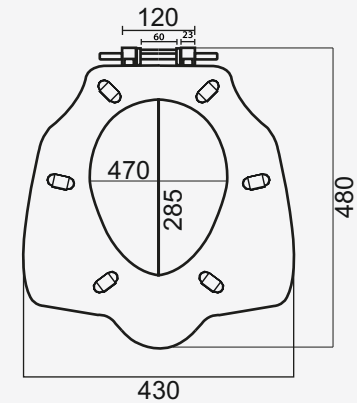

Anglo Indian

Note: Also Available in Jet Spray

Features

- Slim Design
- 100% Vergin Material

Dimension

EWC SOFT CLOSE

QQ Dimension

Base Plate Dimension

Model No. - 710

QQ Dimension

Base Plate Dimension

Model No. - 711

Features

- Slim Design
- 100% Vergin Material

Base Plate Dimension

Model No. - 729

QQ Dimension

Base Plate Dimension

Model No. - 735

QQ Dimension

Base Plate Dimension

Model No. - 740

QQ Dimension

Base Plate Dimension

Model No. - 740 HEAVY

NEW

QQ Dimension

Base Plate Dimension

Model No. - 743

QQ Dimension

Base Plate Dimension

Model No. - 743 HEAVY