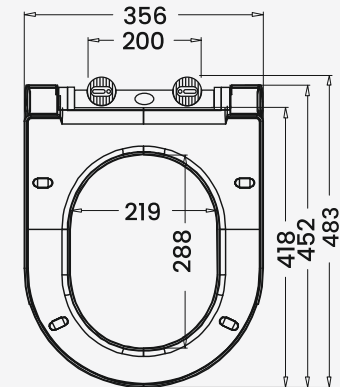

Model No. - 710

QQ Dimension

Base Plate Dimension

Model No. - 711

Features

- Slim Design
- 100% Vergin Material

Base Plate Dimension

Model No. - 729

QQ Dimension

Base Plate Dimension

Model No. - 735

QQ Dimension

Base Plate Dimension

Model No. - 740

QQ Dimension

Base Plate Dimension

Model No. - 740 HEAVY

NEW

QQ Dimension

Base Plate Dimension

Model No. - 743

QQ Dimension

Base Plate Dimension

Model No. - 743 HEAVY

NEW

QQ Dimension

Base Plate Dimension

Model No. - 780

QQ Dimension

Base Plate Dimension

Model No. - 784

QQ Dimension