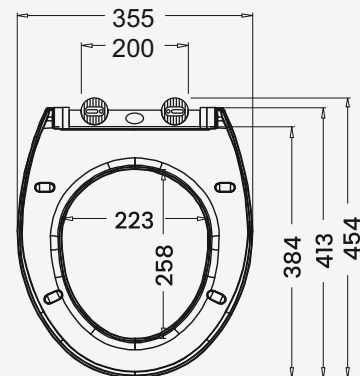

Dimension

Features

- Slim Design
- 100% Vergin Material

EWC

Note: Also Available in Jet Spray

Features

- Suitable For EWC
- Slim Design
- 100% Vergin Material

Base Plate Dimension

Anglo Indian

Note: Also Available in Jet Spray

Features

- Slim Design
- 100% Vergin Material

Dimension

EWC SOFT CLOSE

QQ Dimension

Base Plate Dimension

Model No. - 710

QQ Dimension

Base Plate Dimension

Model No. - 711

Features

- Slim Design
- 100% Vergin Material

Base Plate Dimension

Model No. - 729

QQ Dimension

Base Plate Dimension

Model No. - 735

QQ Dimension

Base Plate Dimension

Model No. - 740

QQ Dimension

Base Plate Dimension