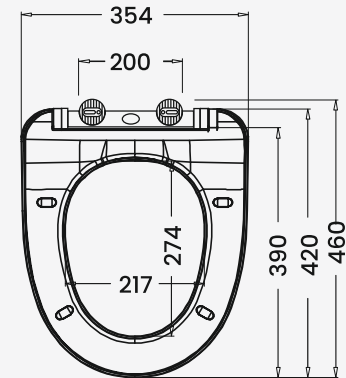

Dimension

Features

- Slim Design
- 100% Vergin Material

EWC

Note: Also Available in Jet Spray

Features

- Suitable For EWC
- Slim Design
- 100% Vergin Material

Base Plate Dimension

Anglo Indian

Note: Also Available in Jet Spray

Features

- Slim Design
- 100% Vergin Material

Dimension

EWC SOFT CLOSE

QQ Dimension

Base Plate Dimension

Model No. - 710

QQ Dimension

Base Plate Dimension

Model No. - 711

Features

- Slim Design
- 100% Vergin Material

Base Plate Dimension

Model No. - 729

QQ Dimension

Base Plate Dimension

Model No. - 735

QQ Dimension

Base Plate Dimension

Model No. - 740

QQ Dimension

Base Plate Dimension