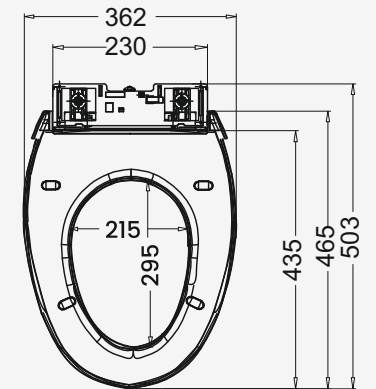

Model No. - 740 HEAVY

NEW

QQ Dimension

Base Plate Dimension

Model No. - 743

QQ Dimension

Base Plate Dimension

Model No. - 743 HEAVY

NEW

QQ Dimension

Base Plate Dimension

Model No. - 780

QQ Dimension

Base Plate Dimension

Model No. - 784

QQ Dimension

Base Plate Dimension

Model No. - 785

QQ Dimension

Base Plate Dimension

Model No. - 792

QQ Dimension

Base Plate Dimension

Model No. - 080

QQ Dimension

Base Plate Dimension

Model No. - 740 UF DELUXE

Features

- Super Slim Design
- High Gloss Surface
- Stronger Materials

QQ Dimension

Model No. - 743 UF DELUXE

Features