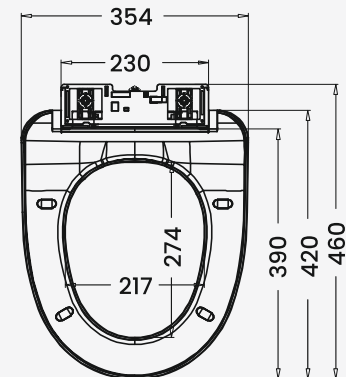

Anglo Indian

Note: Also Available in Jet Spray

Features

- Slim Design
- 100% Vergin Material

Dimension

EWC SOFT CLOSE

QQ Dimension

Base Plate Dimension

Model No. - 710

QQ Dimension

Base Plate Dimension

Model No. - 711

Features

- Slim Design
- 100% Vergin Material

Base Plate Dimension

Model No. - 729

QQ Dimension

Base Plate Dimension

Model No. - 735

QQ Dimension

Base Plate Dimension

Model No. - 740

QQ Dimension

Base Plate Dimension

Model No. - 740 HEAVY

NEW

QQ Dimension

Base Plate Dimension

Model No. - 743

QQ Dimension

Base Plate Dimension

Model No. - 743 HEAVY