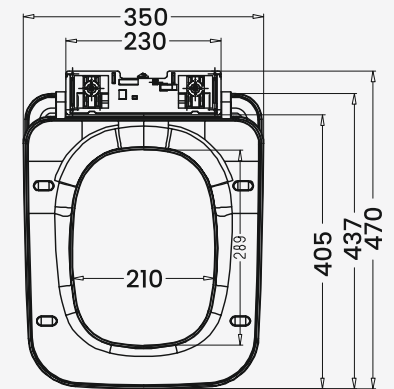

Model No. - 740 HEAVY

NEW

QQ Dimension

Base Plate Dimension

Model No. - 743

QQ Dimension

Base Plate Dimension

Model No. - 743 HEAVY

NEW

QQ Dimension

Base Plate Dimension

Model No. - 780

QQ Dimension

Base Plate Dimension

Model No. - 784

QQ Dimension

Base Plate Dimension

Model No. - 785

QQ Dimension

Base Plate Dimension

Model No. - 792

QQ Dimension

Base Plate Dimension

Model No. - 080

QQ Dimension

Base Plate Dimension

Model No. - 740 UF DELUXE

Features

- Super Slim Design
- High Gloss Surface
- Stronger Materials

QQ Dimension

Model No. - 743 UF DELUXE

Features