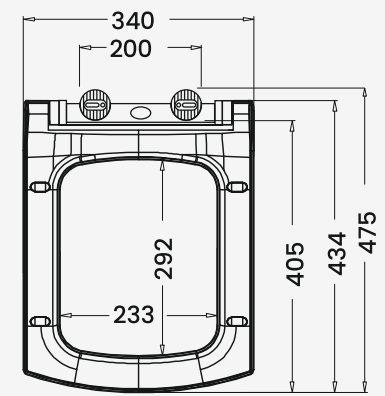

Model No. - 710

QQ Dimension

Base Plate Dimension

Model No. - 711

Features

- Slim Design
- 100% Vergin Material

Base Plate Dimension

Model No. - 729

QQ Dimension

Base Plate Dimension

Model No. - 735

QQ Dimension

Base Plate Dimension

Model No. - 740

QQ Dimension

Base Plate Dimension

Model No. - 740 HEAVY

NEW

QQ Dimension

Base Plate Dimension

Model No. - 743

QQ Dimension

Base Plate Dimension

Model No. - 743 HEAVY

NEW

QQ Dimension

Base Plate Dimension

Model No. - 780

QQ Dimension

Base Plate Dimension

Model No. - 784

QQ Dimension