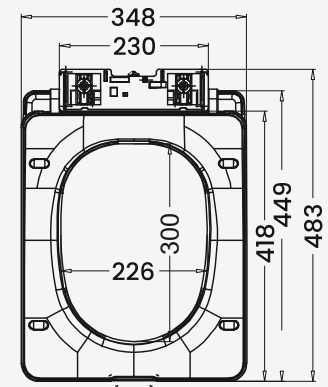

Model No. - 740 HEAVY

NEW

QQ Dimension

Base Plate Dimension

Model No. - 743

QQ Dimension

Base Plate Dimension

Model No. - 743 HEAVY

NEW

QQ Dimension

Base Plate Dimension

Model No. - 780

QQ Dimension

Base Plate Dimension

Model No. - 784

QQ Dimension

Base Plate Dimension

Model No. - 785

QQ Dimension

Base Plate Dimension

Model No. - 792

QQ Dimension

Base Plate Dimension

Model No. - 080

QQ Dimension

Base Plate Dimension

Model No. - 740 UF DELUXE

Features

- Super Slim Design
- High Gloss Surface
- Stronger Materials

QQ Dimension

Model No. - 743 UF DELUXE

Features