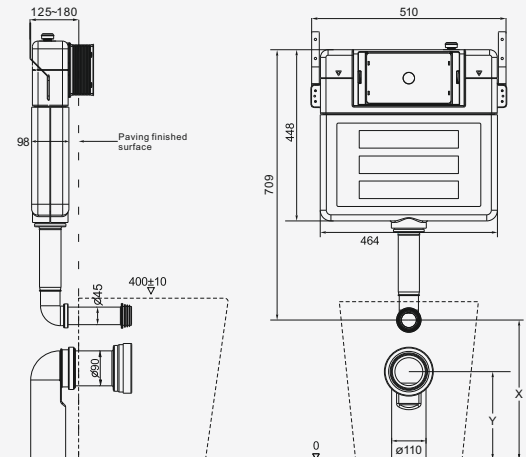

Dimension

CONCEALED TANK WITH HALF FRAME

Note : Mechanical and Pneumatic Function Available

Features

- Tank Material HDPE (High Density Polyethylene)
- Frame Material Mild Steel
- Half / Full Flushing System
- High Strength Body
- Maximum 8L Water Capacity

Dimension

CONCEALED TANK WITH FULL FRAME

Note : Mechanical and Pneumatic Function Available

Installation Guide

Features

- Tank Material HDPE (High Density Polyethylene)
- Frame Material Mild Steel
- Half / Full Flushing System
- High Strength Body
- Maximum 8L Water Capacity

Dimension

MECHANICAL PUSH PLATE

Design - E Chrome

Design - H Chrome

Design - Q Chrome

Design - E Grey

Design - H Grey

Design - Q Black