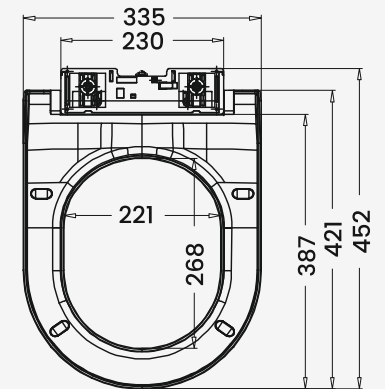

Model No. - 710

QQ Dimension

Base Plate Dimension

Model No. - 711

Features

- Slim Design
- 100% Vergin Material

Base Plate Dimension

Model No. - 729

QQ Dimension

Base Plate Dimension

Model No. - 735

QQ Dimension

Base Plate Dimension

Model No. - 740

QQ Dimension

Base Plate Dimension

Model No. - 740 HEAVY

NEW

QQ Dimension

Base Plate Dimension

Model No. - 743

QQ Dimension

Base Plate Dimension

Model No. - 743 HEAVY

NEW

QQ Dimension

Base Plate Dimension

Model No. - 780

QQ Dimension

Base Plate Dimension

Model No. - 784

QQ Dimension