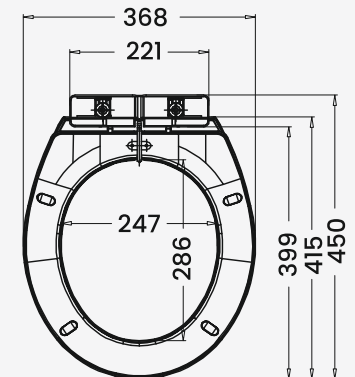

Dimension

Features

- Slim Design
- 100% Vergin Material

EWC

Note: Also Available in Jet Spray

Features

- Suitable For EWC
- Slim Design
- 100% Vergin Material

Base Plate Dimension

Anglo Indian

Note: Also Available in Jet Spray

Features

- Slim Design
- 100% Vergin Material

Dimension

EWC SOFT CLOSE

QQ Dimension

Base Plate Dimension

Model No. - 710

QQ Dimension

Base Plate Dimension

Model No. - 711

Features

- Slim Design
- 100% Vergin Material

Base Plate Dimension

Model No. - 729

QQ Dimension

Base Plate Dimension

Model No. - 735

QQ Dimension

Base Plate Dimension

Model No. - 740

QQ Dimension

Base Plate Dimension