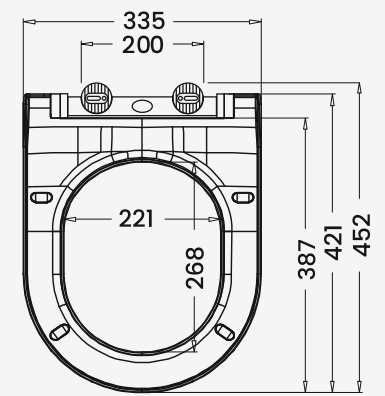

Model No. - 710

QQ Dimension

Base Plate Dimension

Model No. - 711

Features

- Slim Design
- 100% Vergin Material

Base Plate Dimension

Model No. - 729

QQ Dimension

Base Plate Dimension

Model No. - 735

QQ Dimension

Base Plate Dimension

Model No. - 740

QQ Dimension

Base Plate Dimension

Model No. - 740 HEAVY

NEW

QQ Dimension

Base Plate Dimension

Model No. - 743

QQ Dimension

Base Plate Dimension

Model No. - 743 HEAVY

NEW

QQ Dimension

Base Plate Dimension

Model No. - 780

QQ Dimension

Base Plate Dimension

Model No. - 784

QQ Dimension