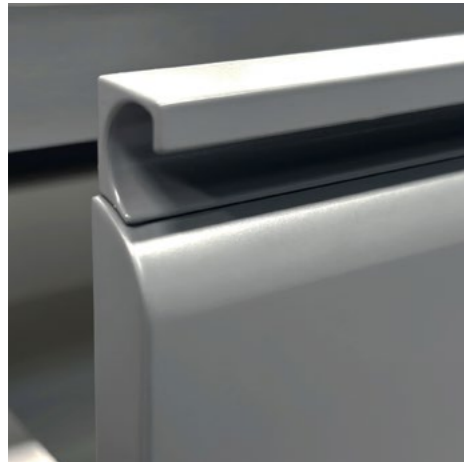

matt white

MATCH

BASIN UNITS

MODEL	WIDTH	COLOUR	ART.NO.
	49 cm	MATT WHITE	BU/5-2DR/D02-MT
		MATT GREY COCOA BROWN	BU/5-2DR/D05-MT BU/5-2DR/D15-MT
		ACCESSORIES	ART.NO.
		LED illumination of drawers, IP44	AC1312/50
		Socket for drawer, IP44	AC1311
		Siphon	AC1411
		Siphon Pop-pup	AC1413
		Towel rail	ACH110
	59 cm	MATT WHITE	BU/6-2DR/D02-MT
		MATT GREY COCOA BROWN	BU/6-2DR/D05-MT BU/6-2DR/D15-MT
		ACCESSORIES	ART.NO.
		LED illumination of drawers, IP44	AC1312/60
		Socket for drawer, IP44	AC1311
		Siphon	AC1411
		Siphon Pop-pup	AC1413
		Towel rail	ACH110
	79 cm	MATT WHITE	BU/8-2DR/D02-MT
		MATT GREY COCOA BROWN	BU/8-2DR/D05-MT BU/8-2DR/D15-MT
		ACCESSORIES	ART.NO.
		LED illumination of drawers, IP44	AC1312/80
		Socket for drawer, IP44	AC1311
		Siphon	AC1411
		Siphon Pop-pup	AC1413
		Towel rail	ACH110

TALL UNITS

MODEL	WIDTH	COLOUR	ART.NO.
	35 cm	MATT WHITE	TU/35-2/D02-MT
		MATT GREY COCOA BROWN	TU/35-2/D05-MT TU/35-2/D15-MT
		ACCESSORIES	ART.NO.
		Laundry basket with slides	AC1611
		Swivel tray	ACP301