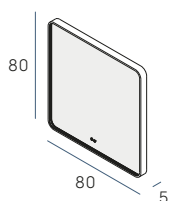

ENG Tango collection with direct connection to mains. Rounded edges with 4 mm glass thickness. With integrated dimmable light from 3000 °K to 6500 °K and aluminum outer frame.

Sensores touch/  
Touch sensors

Sensor touch on/off luz, antivaho, dimmer y reloj.

On/off light, defogger and dimmer touch sensor and clock.

7367

7368

7369

7370

Dimensión/ Dimension	Ref/ Ref	On/Off Luz/ On/Off Light	Regulación Luz/ Dimmer	Antivaho/ Defogger	T.º de Luz/ Light Temp.	Lumens/ Lumens	Potencia/ Power
80 x 80	7367	✓	✓	✓	3000 °K 6500 °K	1894 Lm	20 W
100 x 80	7368	✓	✓	✓	3000 °K 6500 °K	2132 Lm	22 W
120 x 80	7369	✓	✓	✓	3000 °K 6500 °K	2368 Lm	24 W
140 x 80	7370	✓	✓	✓	3000 °K 6500 °K	2605 Lm	27 W