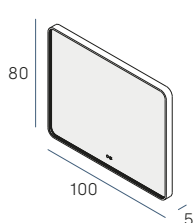

ENG Tango collection with direct connection to mains. Rounded edges with 4 mm glass thickness. With integrated dimmable light from 3000 °K to 6500 °K and aluminum outer frame.

Sensores touch/  
Touch sensors

Sensor touch on/off luz, antivaho, dimmer y reloj.

On/off light, defogger and dimmer touch sensor and clock.

7367

7368

7369

7370

Dimensión/ Dimension	Ref/ Ref	On/Off Luz/ On/Off Light	Regulación Luz/ Dimmer	Antivaho/ Defogger	T.º de Luz/ Light Temp.	Lumens/ Lumens	Potencia/ Power
80 x 80	7367	✓	✓	✓	3000 °K 6500 °K	1894 Lm	20 W
100 x 80	7368	✓	✓	✓	3000 °K 6500 °K	2132 Lm	22 W
120 x 80	7369	✓	✓	✓	3000 °K 6500 °K	2368 Lm	24 W
140 x 80	7370	✓	✓	✓	3000 °K 6500 °K	2605 Lm	27 W