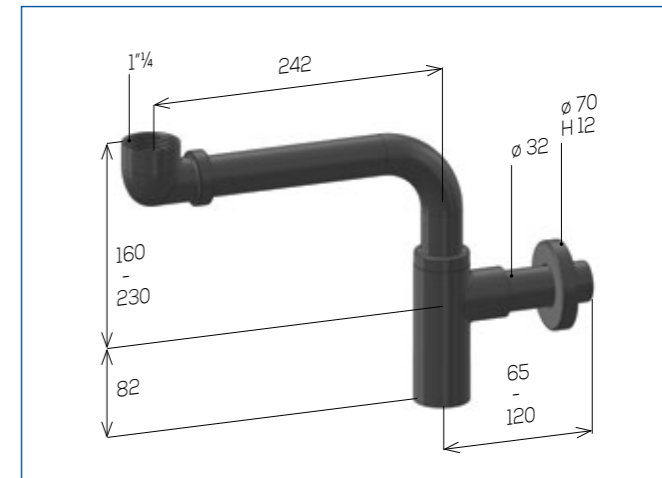

Colorazione / Finishing

● Nero opaco - Black Opaque RAL. 9005

NEW

489SSB Melania "Crea Spazio"

Sifone per Lavabo
Trap for Wash-basin

Colorazione / Finishing

● Bianco Opaco - White Opaque RAL. 9003