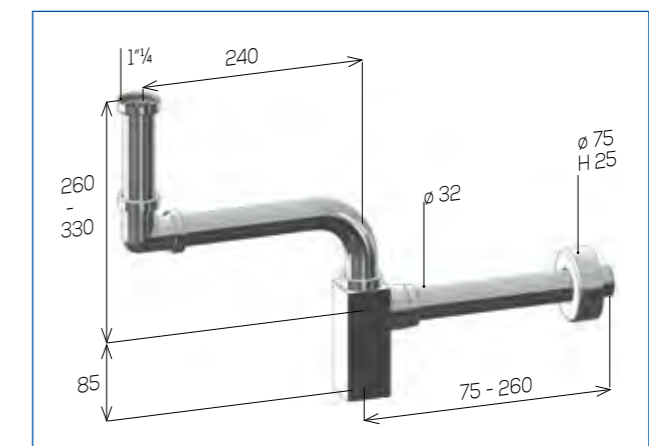

ART.	Descrizione Description	Misura Size	1pc	10pcs	kg
49911425	TUBO DI USCITA - OUTLET PIPE cm. 25	1" 1/4	1pc	10pcs	17