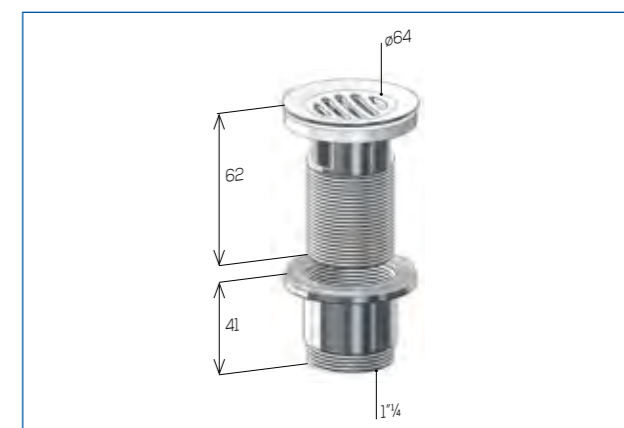

569 Golf

Piletta per Lavabo Waste for Wash-basin

Piletta grigliata in ottone cromato per Lavabo, scarico libero
Waste in chromed brass for Wash-basin, free outlet

NEW