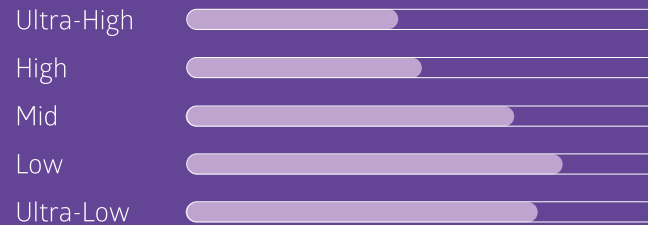

Powerful bass and clear highs, combined with perfect wearing comfort distinguish this high-performance InEar-Monitor. Strong representation of the B-string or rich bass drum sounds is easily achieved by the SD3.