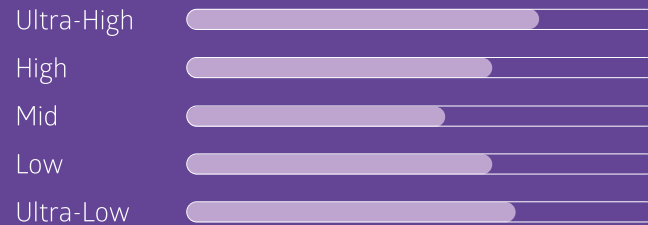

INEAR  
hear the difference

StageDiver 4

universal-fit  
generated from  
hundreds of  
ear impressions

# StageDiver 4

Incredible low bass and precise highs make the SD4 your choice for studio recording and live playing.

Fine sound details never noticed with other earphones will be audible. For first-class listening experience. Whether singer or instrumentalist, this monitor will make everyone happy.